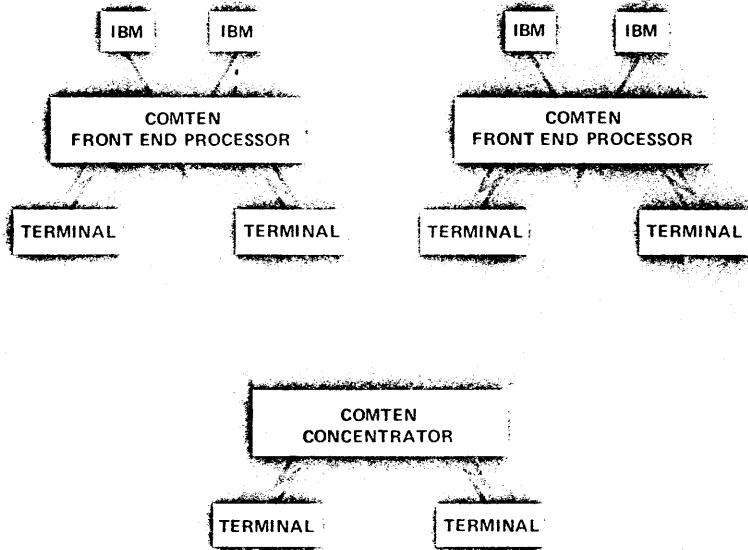

COMTEN CNS

COMMUNICATIONS NETWORK SYSTEM

CNS ALLOWS

- Terminal access to any host application in the network, through terminal commands or console switching.
- Intermix of synchronous and asynchronous traffic in the same node and on the same trunk.
- Auto Baud Rate Detection.
- Multiple trunks, with automatic load leveling.
- Alternate routing around failed links or system components.
- Remote initial loading of network concentrators.
- Remote autodial capability.

CNS PROVIDES

- Remote concentration completely transparent to host processor access methods.
- Efficient trunk line utilization through adaptive multiplexing techniques and true full duplex line protocol.
- Error checking and re-transmission on trunks.

USER ORIENTED

CNS allows the user with multiple host locations to dynamically maximize his resources. Terminals can be shared among hosts and application programs, and host processor power can be allocated without artificial network restraints.