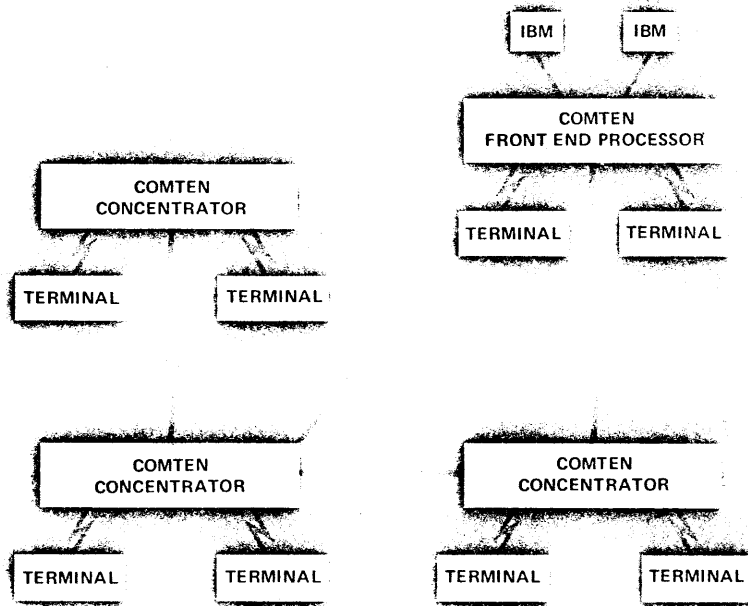

TYPICAL CONFIGURATIONS