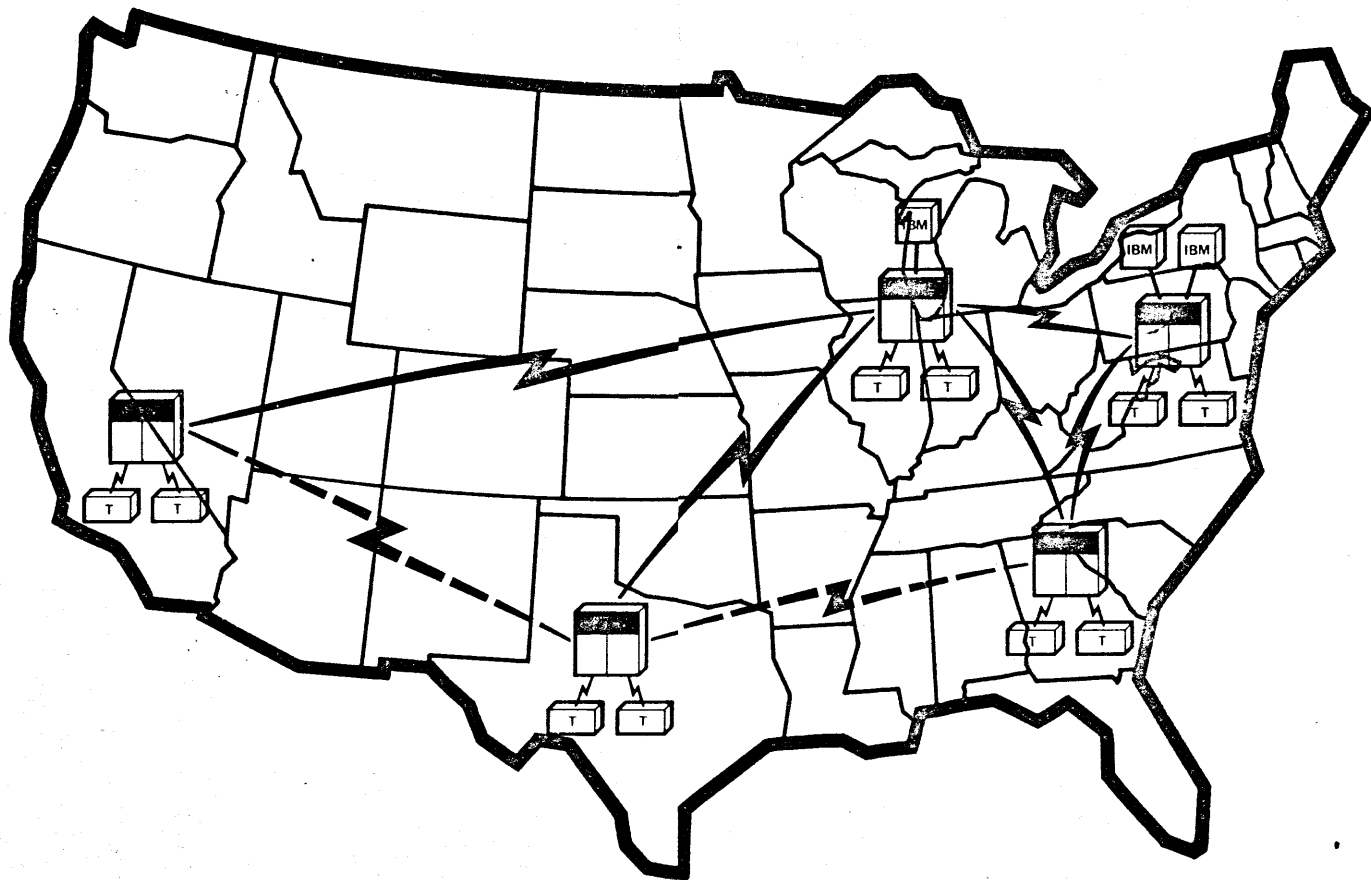

COMTEN CNS

COMMUNICATIONS NETWORK SYSTEM

CNS ALLOWS

- Terminal access to any host application in the network, through terminal commands or console switching.
- Intermix of synchronous and asynchronous traffic in the same node and on the same trunk.
- Auto Baud Rate Detection.
- Multiple trunks, with automatic load leveling.
- Alternate routing around failed links or system components.
- Remote initial loading of network concentrators.
- Remote autodial capability.

CNS PROVIDES

- Remote concentration completely transparent to host processor access methods.
- Efficient trunk line utilization through adaptive multiplexing techniques and true full duplex line protocol.
- Error checking and re-transmission on trunks.

USER ORIENTED

CNS allows the user with multiple host locations to dynamically maximize his resources. Terminals can be shared among hosts and application programs, and host processor power can be allocated without artificial network restraints.