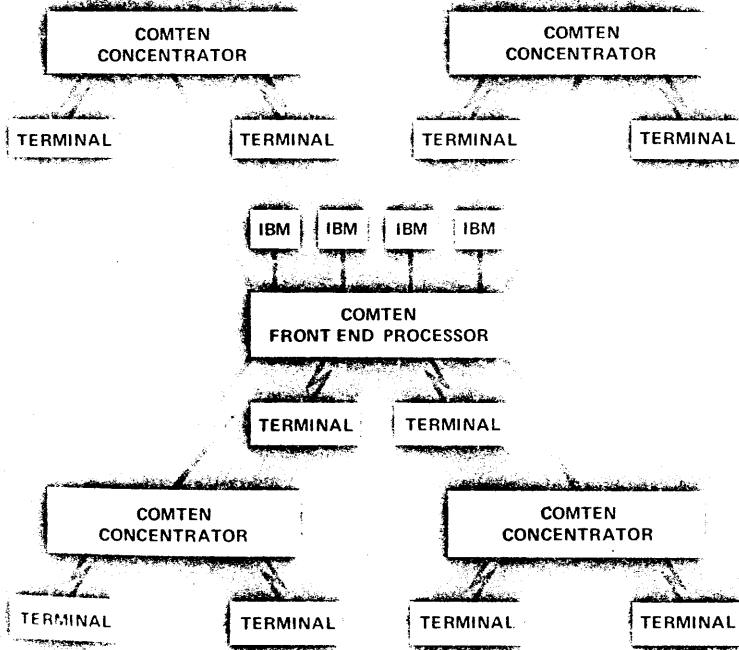

TYPICAL CONFIGURATIONS