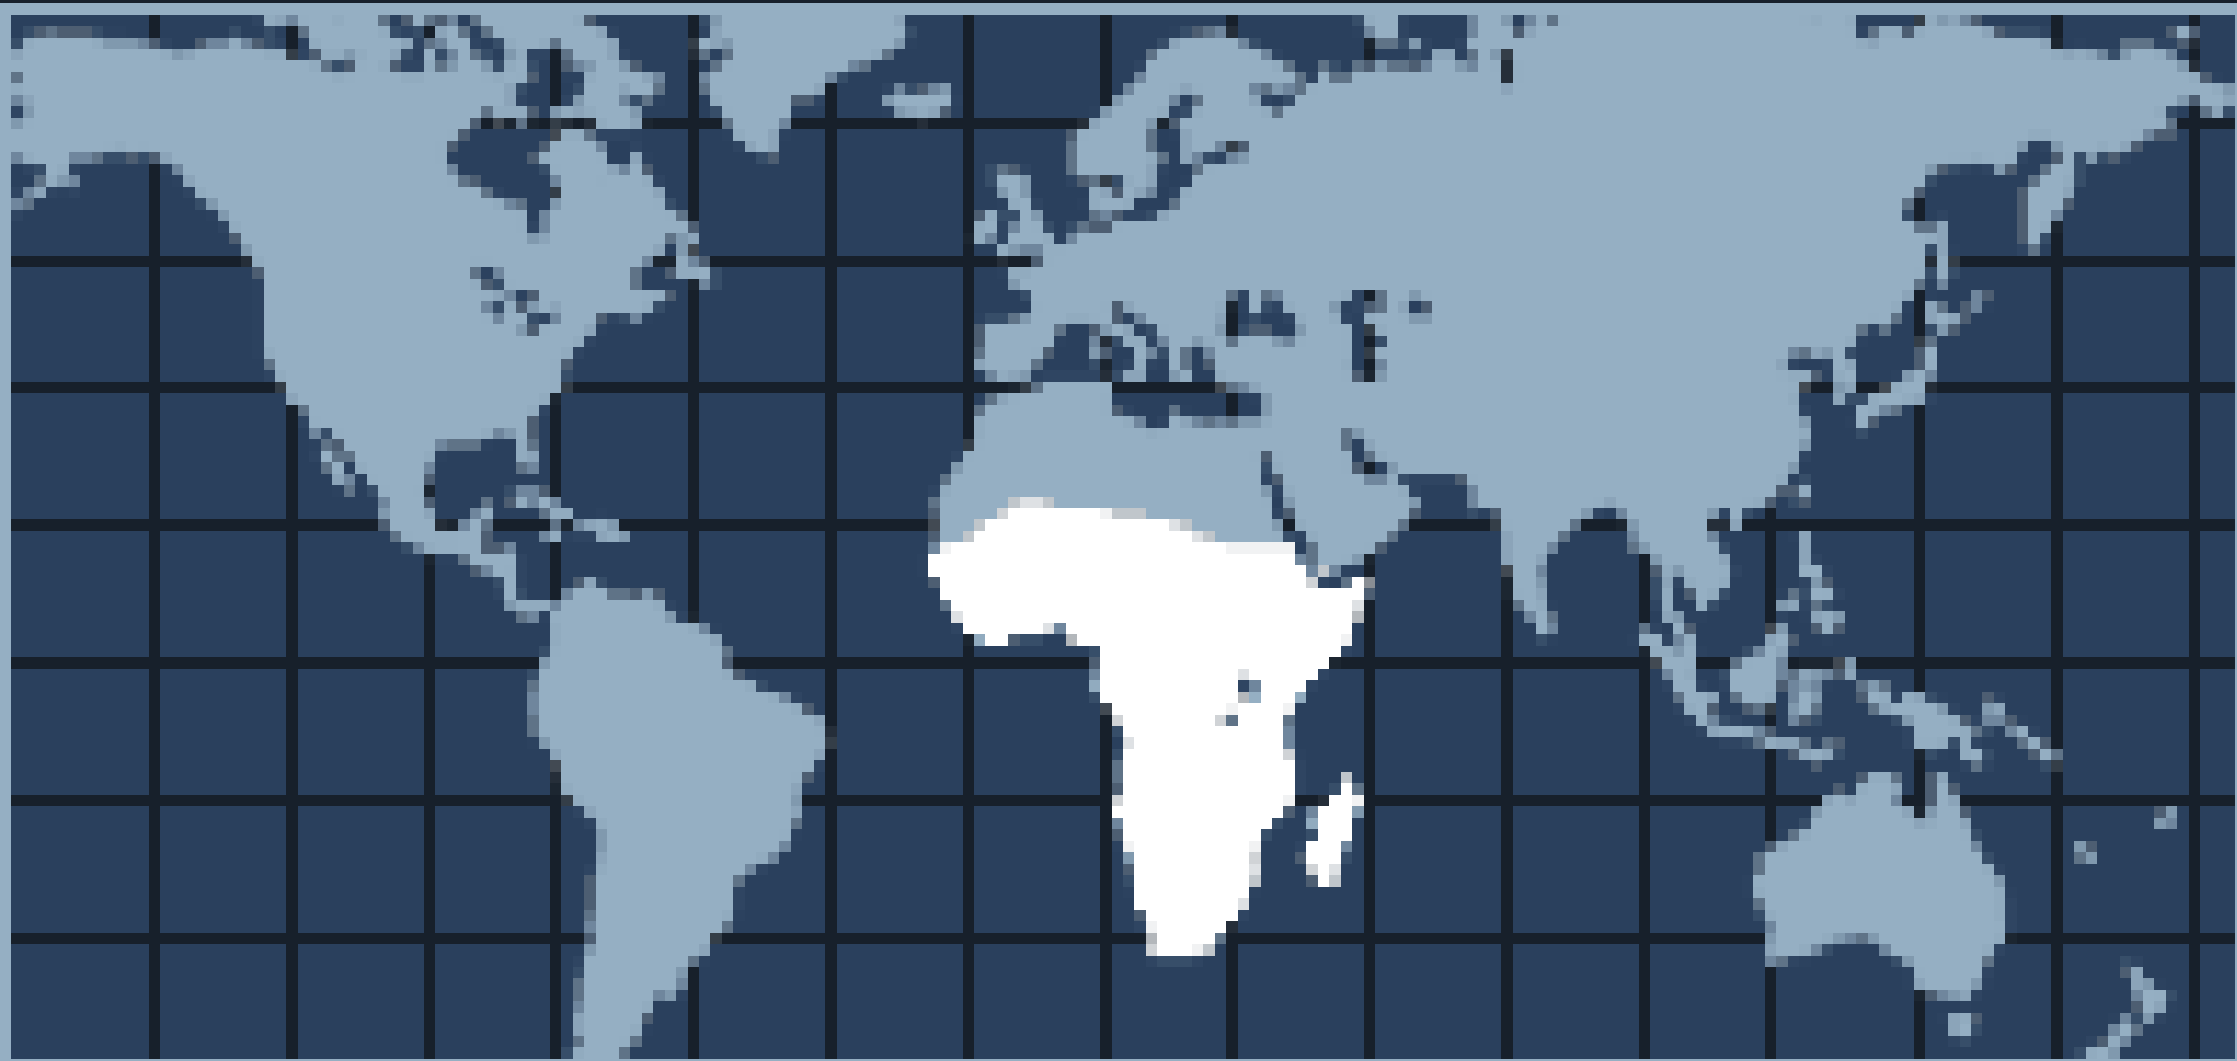

# SUB-SAHARAN AFRICA

Return

Return

Return

Return

Return

# LATIN AMERICA AND THE CARIBBEAN

NAMIBIA

ORANGE FREE  
STATE

KWAZULU /  
NATAL

NORTHERN  
CAPE

LESOTHO

● **Msunduzi**

EASTERN CAPE

WESTERN  
CAPE

SUDAN

NORTHERN

DEMOCRATIC  
REPUBLIC  
OF CONGO

EASTERN

CENTRAL

**Kampala**

KENYA

WESTERN