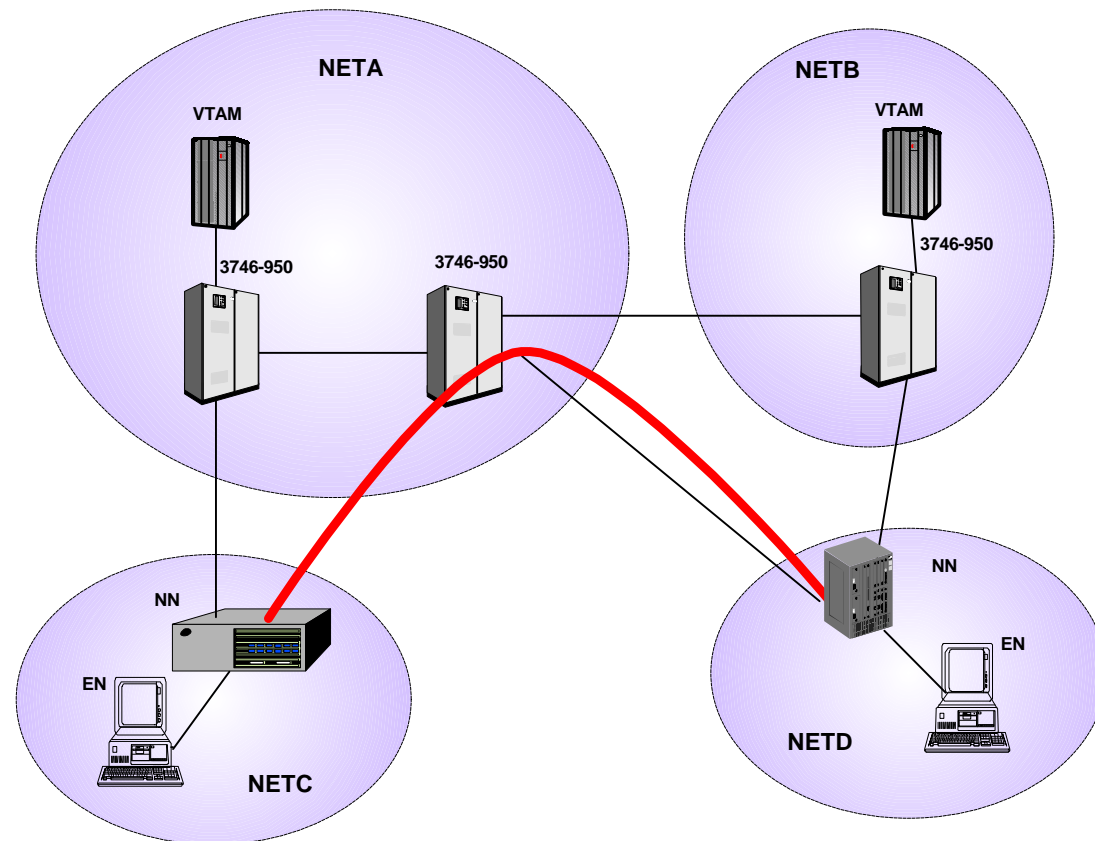

IBM 3746 Nways Multiprotocol Controllers Models 900 and 950

December 2, 1997
(Revision 5)

Extended Border Node, Session Services Extension

IBM 3746 - Extended Border Node

Preview

EBN

- Link different APPN domains
- Allow SNA environment migration
- Allow multiple SNA domains migration
 - SNI
- Offload VTAM cycles
 - EBN offloaded from VTAM
- Tremendous APPN scalability improvement

IBM 3746 - EBN/SSE Functions

- Bx : Branch Extender
- EBN : Extended Border Node
- SSE : Session Services Extension: 3746 as NN servers of VTAM EN

— : Cross Subnet LU-LU session

10/30/98

SNA to APPN/HPR - Service Provider