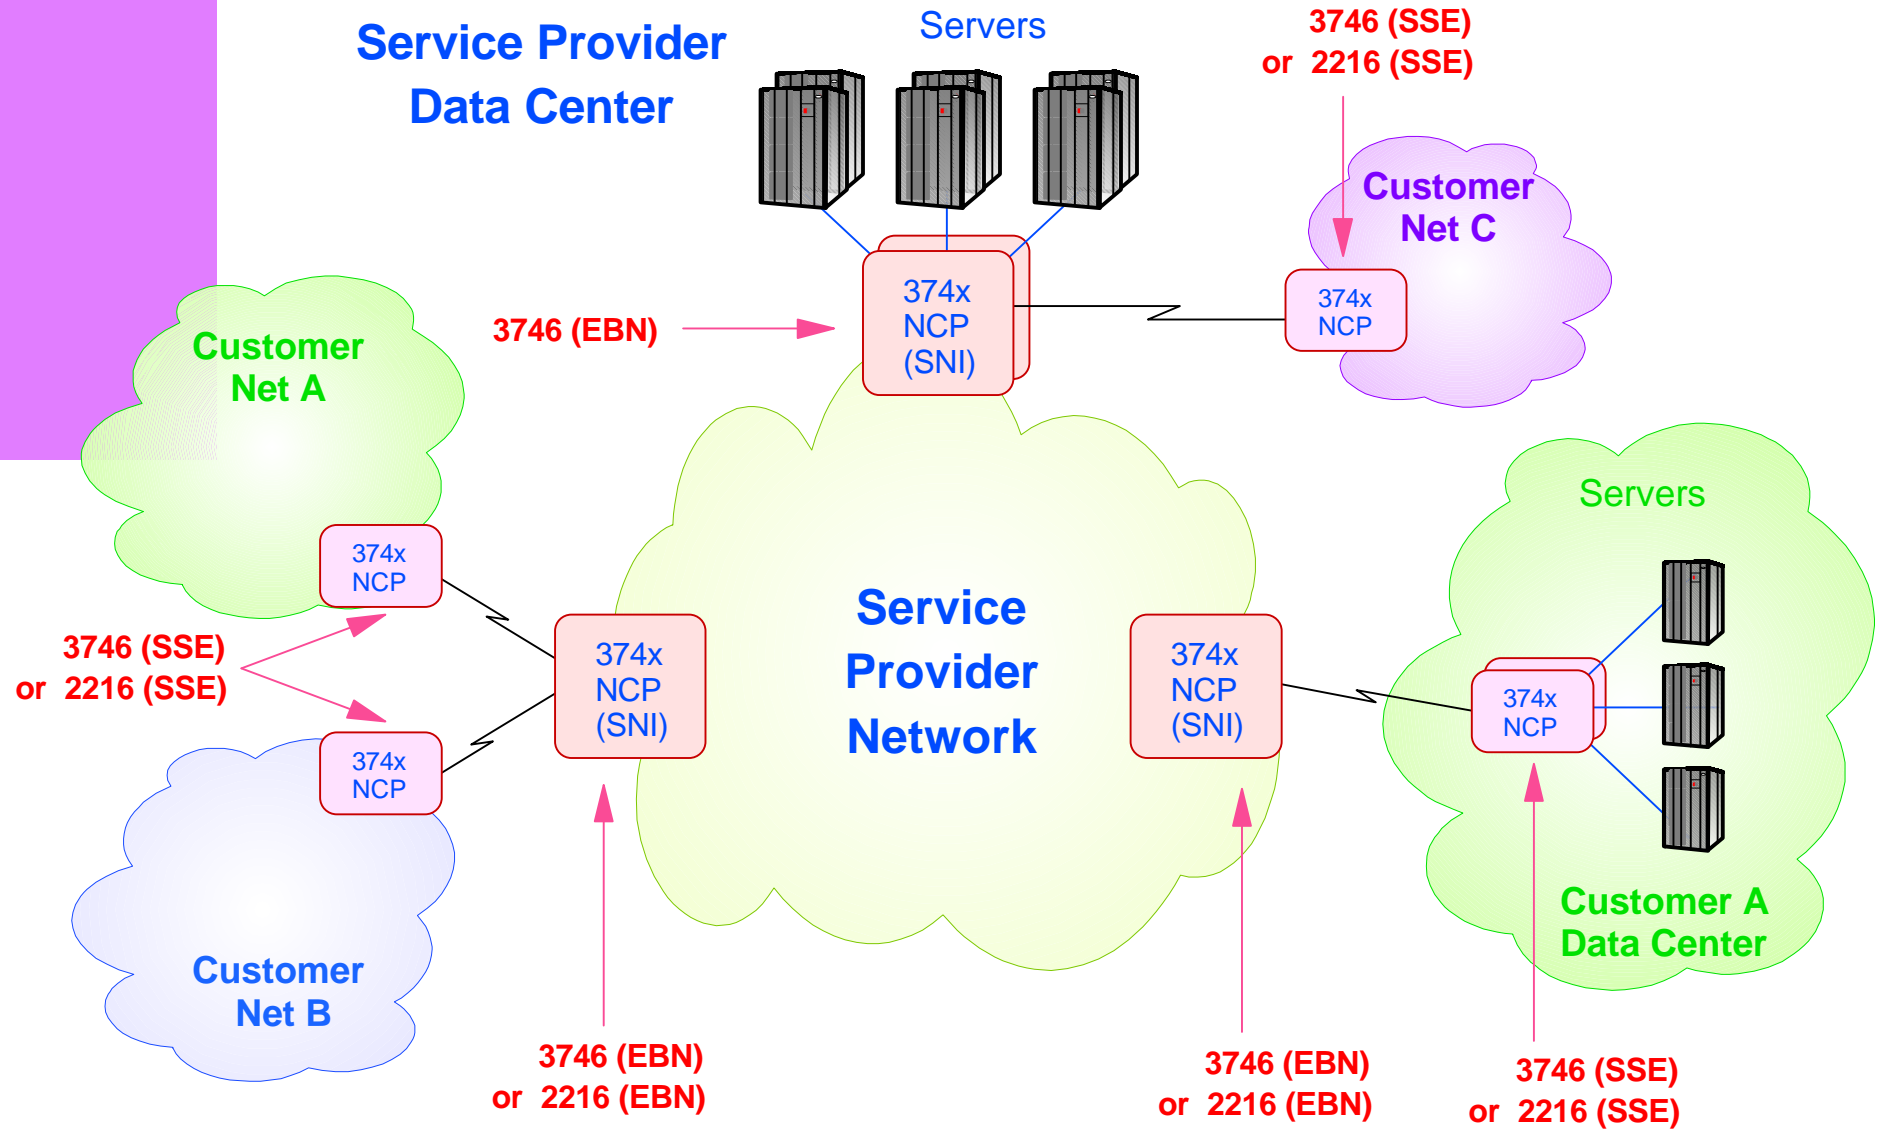

IBM 3746 Nways Multiprotocol Controllers Models 900 and 950

December 2, 1997
(Revision 5)

Extended Border Node, Session Services Extension

IBM 3746 - Extended Border Node

Preview

EBN

- Link different APPN domains
- Allow SNA environment migration
- Allow multiple SNA domains migration
 - SNI
- Offload VTAM cycles
 - EBN offloaded from VTAM
- Tremendous APPN scalability improvement

IBM 3746 - EBN/SSE Functions

- Bx : Branch Extender
- EBN : Extended Border Node
- SSE : Session Services Extension: 3746 as NN servers of VTAM EN

— : Cross Subnet LU-LU session

10/30/98

SNA to APPN/HPR - Service Provider

SNA to APPN/HPR - Enterprise (Banking)