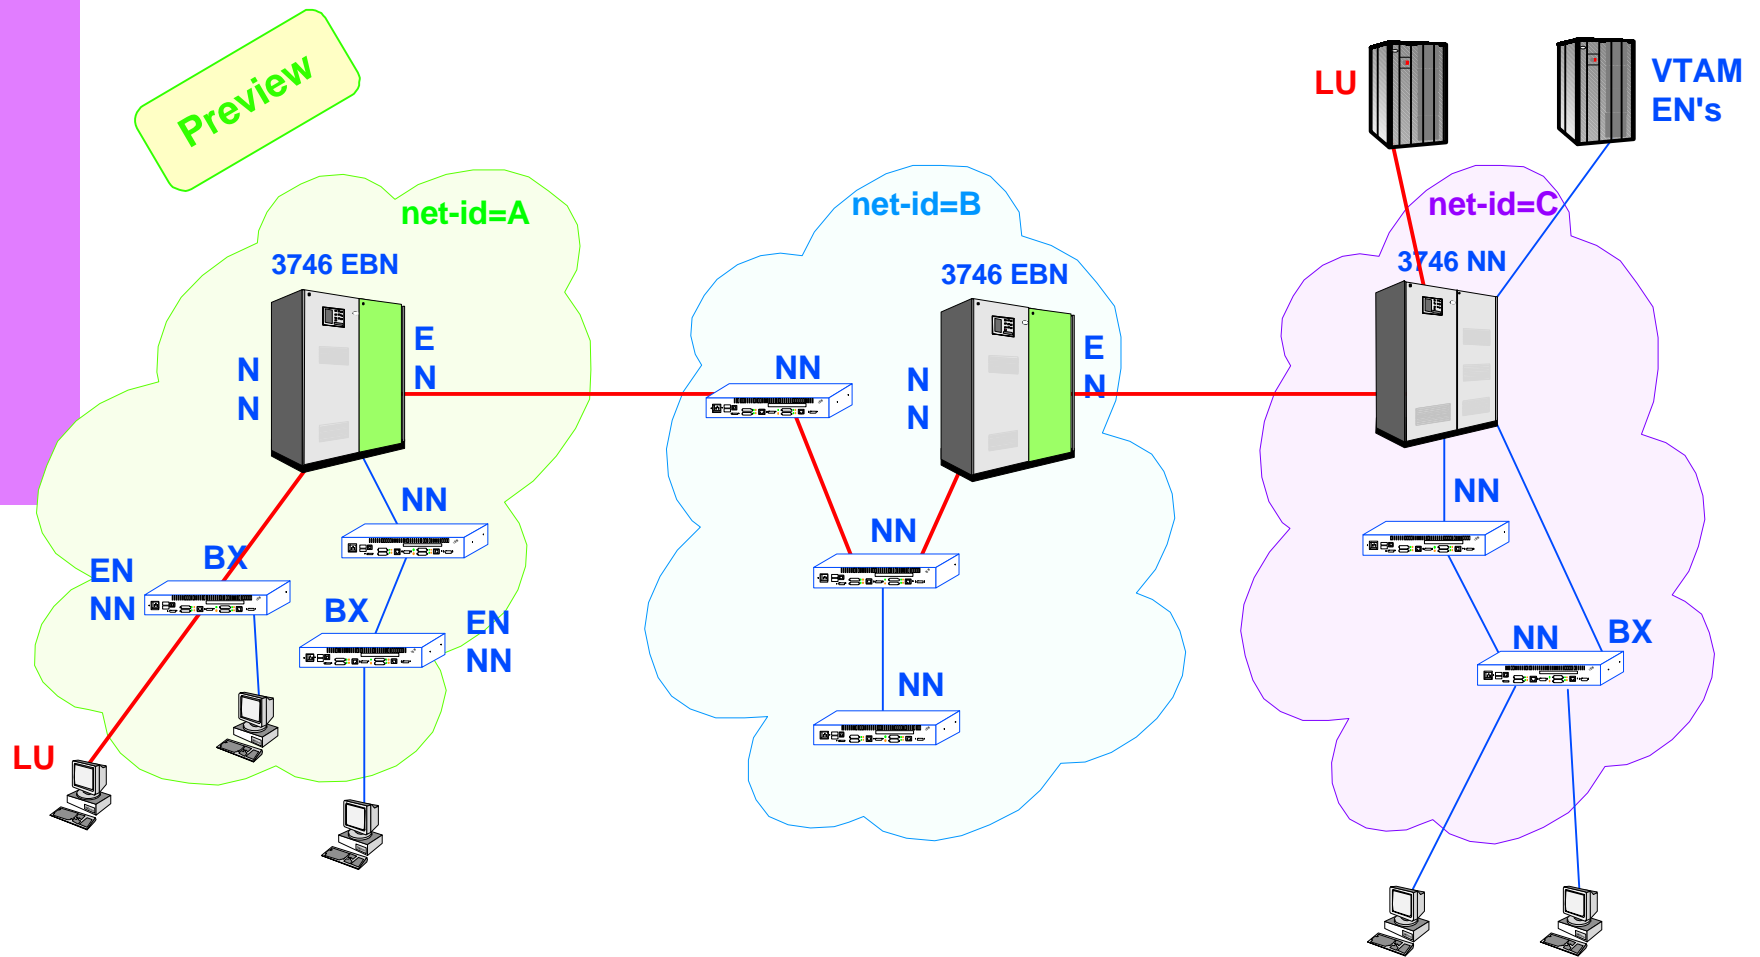

IBM 3746 Nways Multiprotocol Controllers Models 900 and 950

December 2, 1997
(Revision 5)

Extended Border Node, Session Services Extension

IBM 3746 - Extended Border Node

Preview

EBN

- Link different APPN domains
- Allow SNA environment migration
- Allow multiple SNA domains migration
 - SNI
- Offload VTAM cycles
 - EBN offloaded from VTAM
- Tremendous APPN scalability improvement

IBM 3746 - EBN/SSE Functions

- Bx : Branch Extender
- EBN : Extended Border Node
- SSE : Session Services Extension: 3746 as NN servers of VTAM EN

— : Cross Subnet LU-LU session

10/30/98

SNA to APPN/HPR - Service Provider