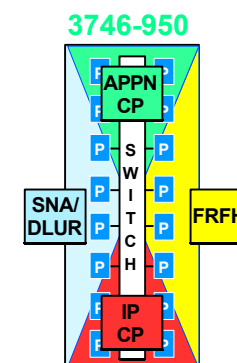

# IBM 3745/3746 - Family

- SNA
- APPN/HPR (CNN)
- FRFH

**MAE : Multiaccess Enclosure**

# IBM 3745/3746 - Product Line Evolution

- Mips
- Memory
- Protocols
- DLCs sharing
- Connectivity

- Price/Port
- Configuration/Complexity

MAE: Multiaccess Enclosure

# IBM 3746 - Hardware Enhancements

MAE: Multiaccess Enclosure