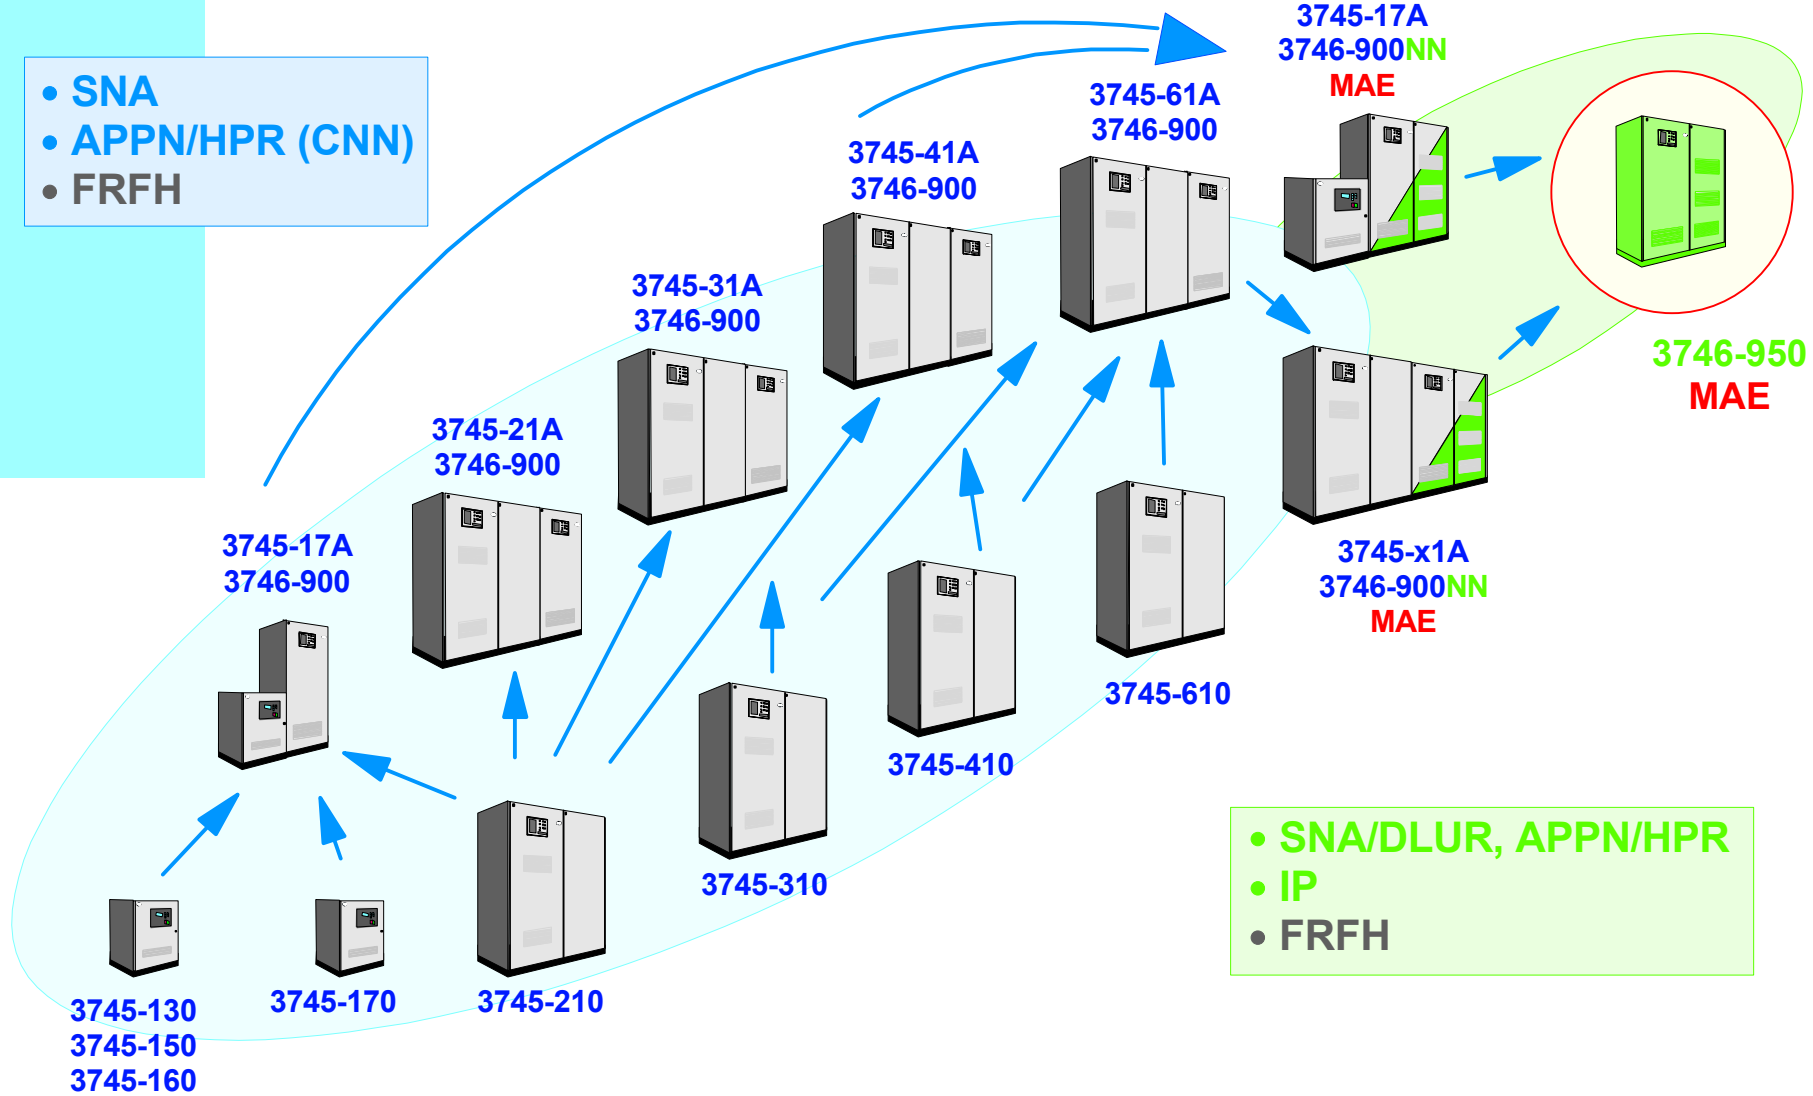

# IBM 3745 IBM 3746 Nways Multiprotocol Controllers Models 900 and 950

September 9, 1997  
(Revision 5)

# IBM 3745/3746 - Family

- SNA
- APPN/HPR (CNN)
- FRFH

**MAE : Multiaccess Enclosure**