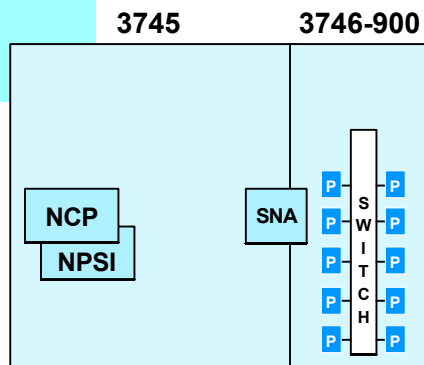

# IBM 3745/3746 - Product Line Evolution

- Mips
- Memory
- Protocols
- DLCs sharing
- Connectivity

- Price/Port
- Configuration/Complexity

MAE: Multiaccess Enclosure

# IBM 3746 - Hardware Enhancements

MAE: Multiaccess Enclosure