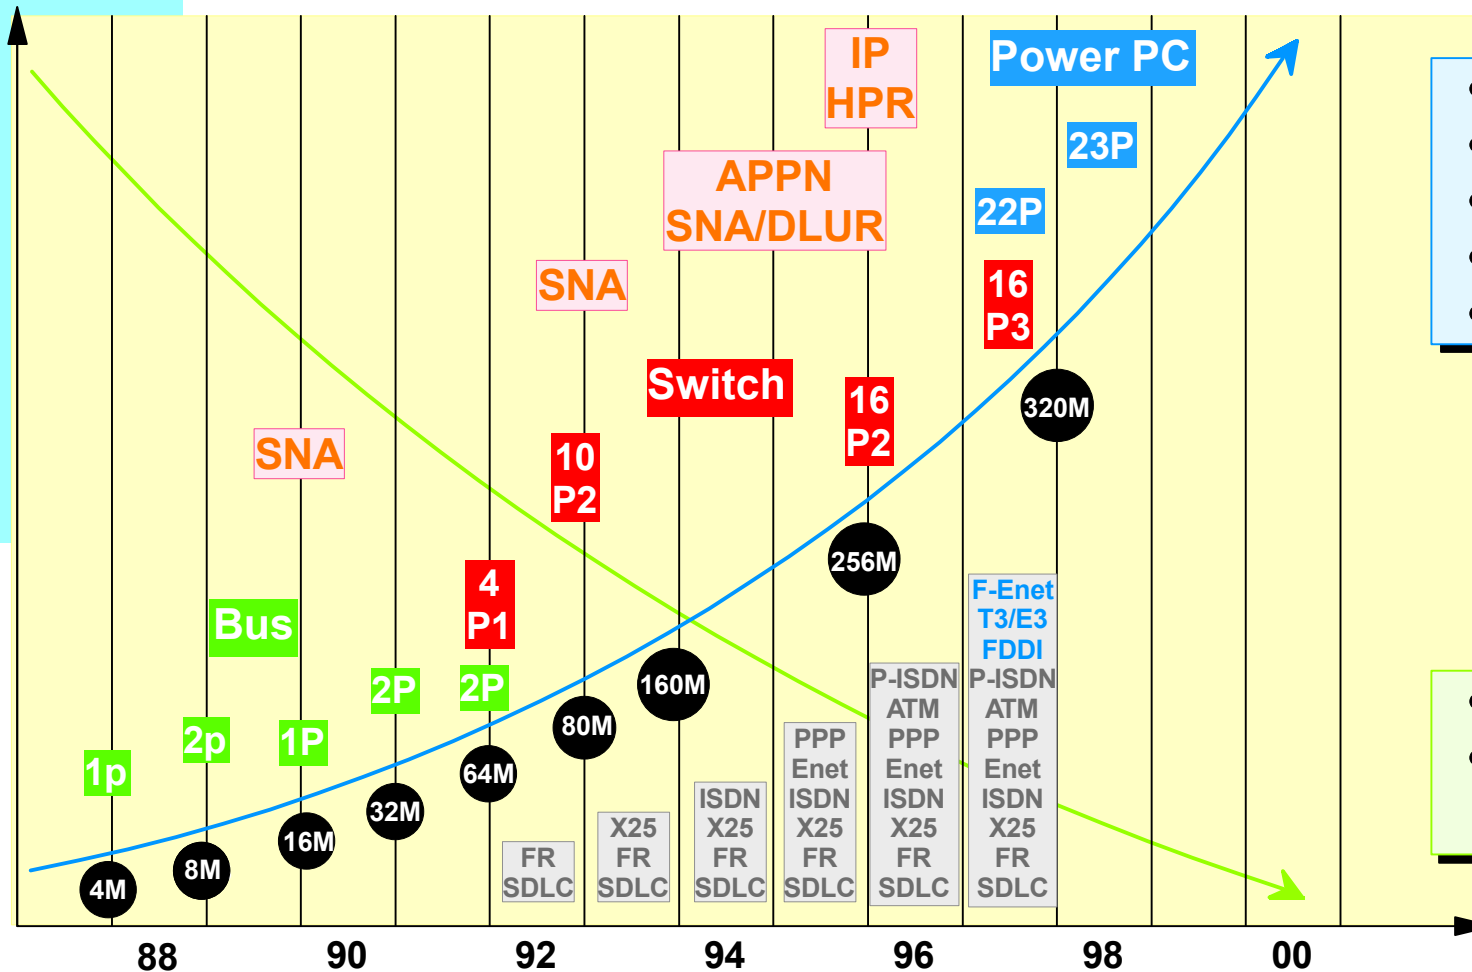

# IBM 3745/3746 - Family

- SNA
- APPN/HPR (CNN)
- FRFH

**MAE : Multiaccess Enclosure**

# IBM 3745/3746 - Controllers Evolution

# IBM 3745/3746 - Product Line Evolution

- Mips
- Memory
- Protocols
- DLCs sharing
- Connectivity

- Price/Port
- Configuration/Complexity

MAE: Multiaccess Enclosure