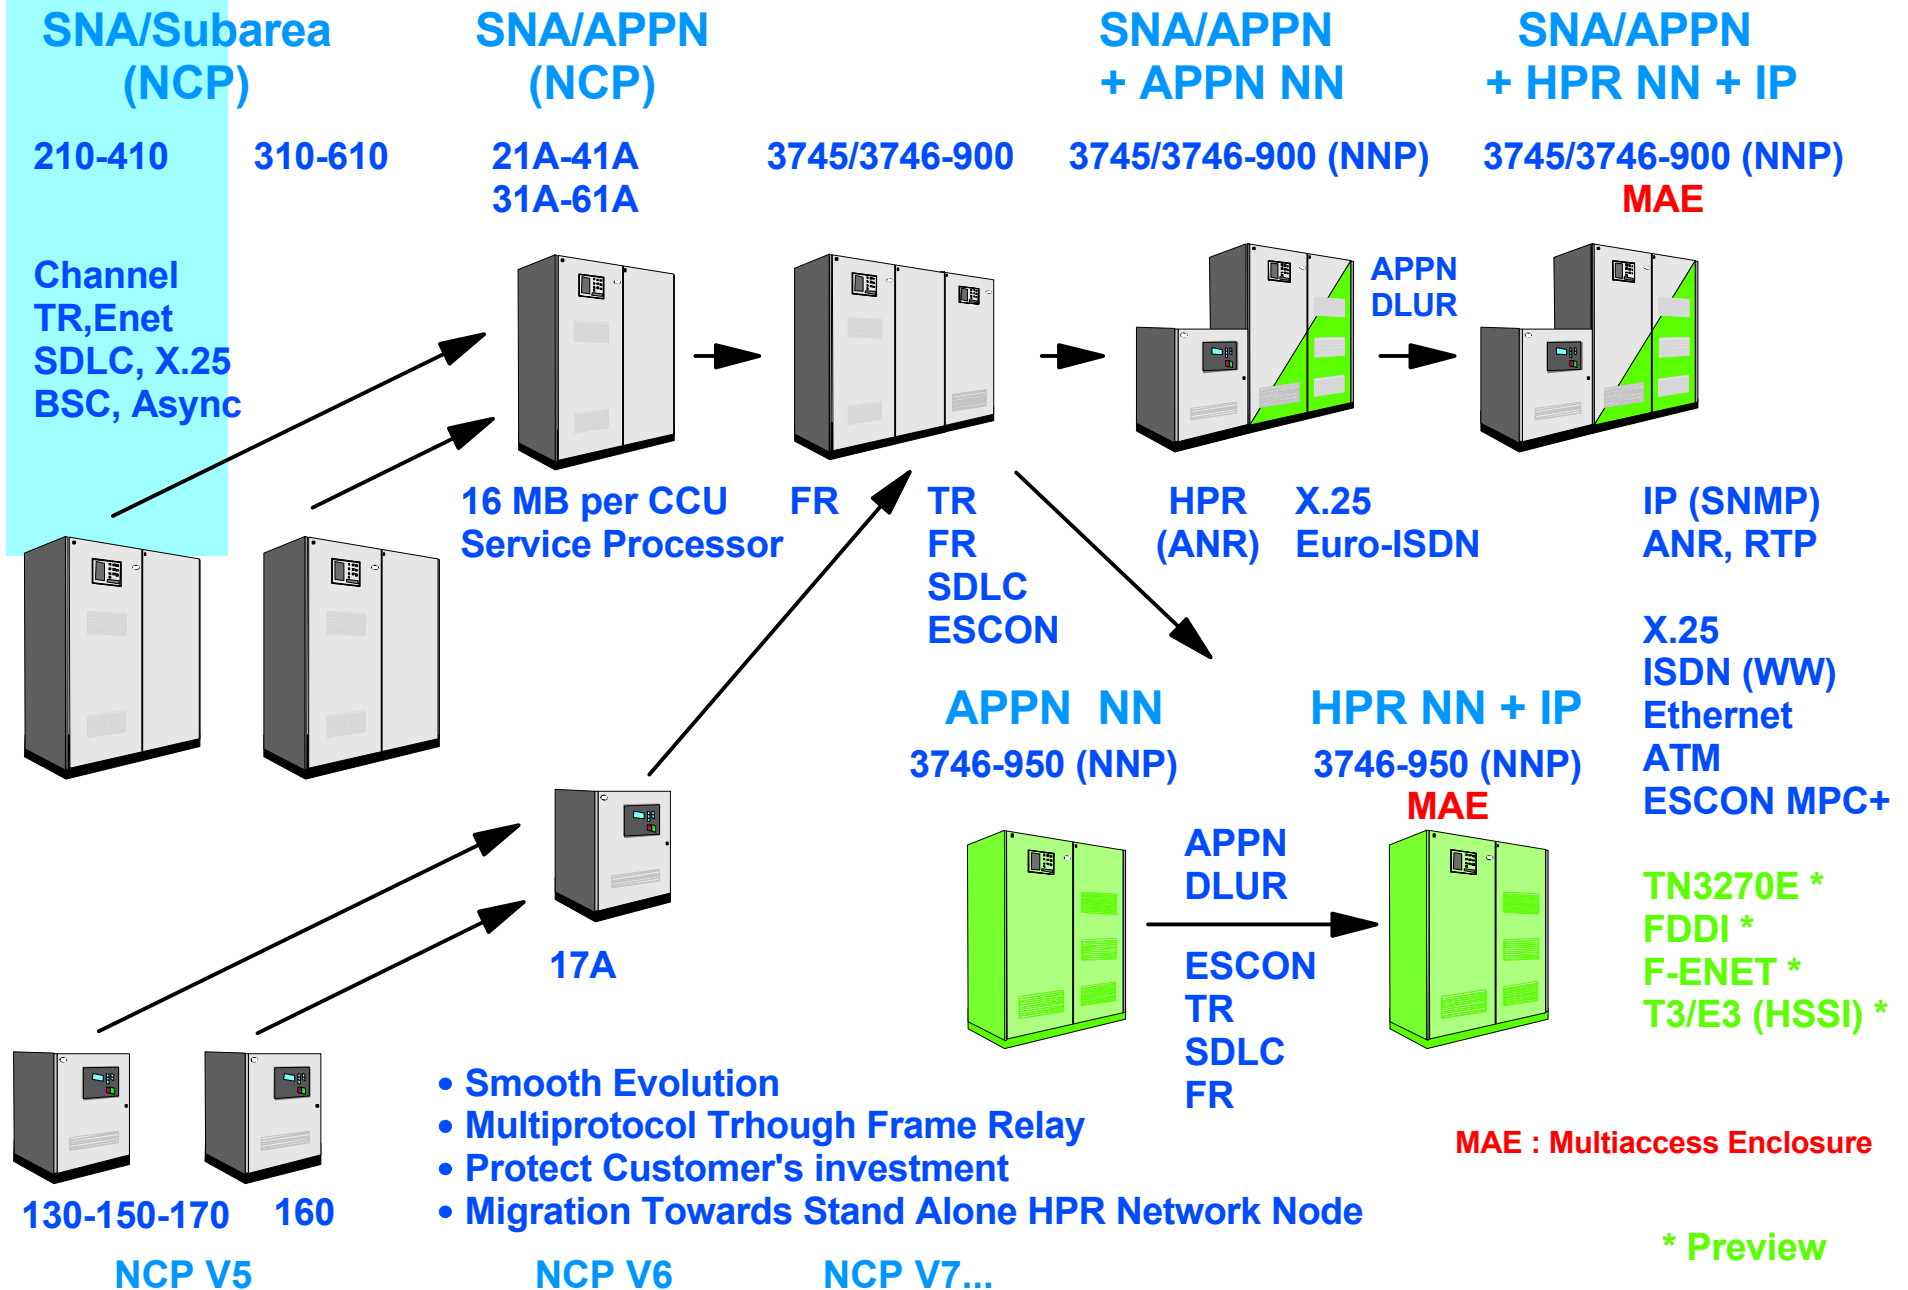

# IBM 3745/3746 - Family

- SNA
- APPN/HPR (CNN)
- FRFH

**MAE : Multiaccess Enclosure**

# IBM 3745/3746 - Controllers Evolution

# IBM 3745/3746 - Product Line Evolution

- Mips
- Memory
- Protocols
- DLCs sharing
- Connectivity

- Price/Port
- Configuration/Complexity

MAE: Multiaccess Enclosure

# IBM 3746 - Hardware Enhancements

MAE: Multiaccess Enclosure