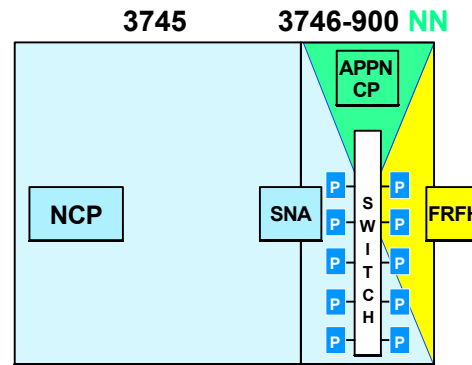

# IBM 3745/3746 - Product Line Evolution

- Mips
- Memory
- Protocols
- DLCs sharing
- Connectivity

- Price/Port
- Configuration/Complexity

MAE: Multiaccess Enclosure

# IBM 3746 - Hardware Enhancements

MAE: Multiaccess Enclosure