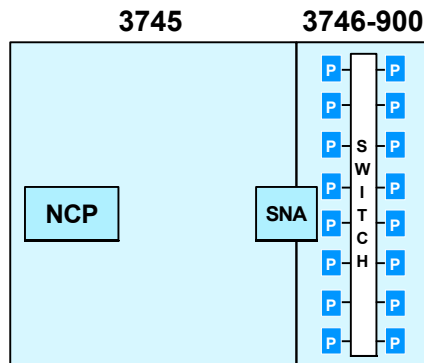

# IBM 3745/3746 - Product Line Evolution

- Mips
- Memory
- Protocols
- DLCs sharing
- Connectivity

- Price/Port
- Configuration/Complexity

MAE: Multiaccess Enclosure

# IBM 3746 - Hardware Enhancements

MAE: Multiaccess Enclosure