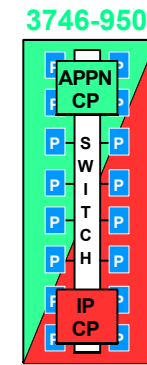

IBM 3746 - Hardware Enhancements

MAE: Multiaccess Enclosure