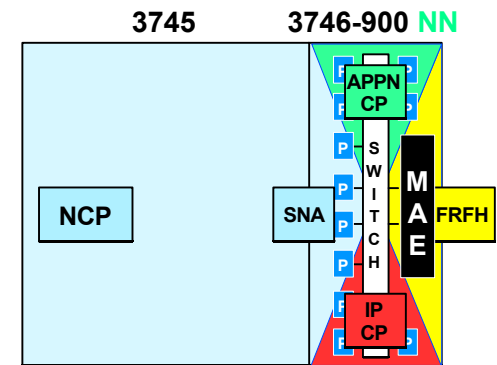

# IBM 3745/3746 - Product Line Evolution

- Mips
- Memory
- Protocols
- DLCs sharing
- Connectivity

- Price/Port
- Configuration/Complexity

MAE: Multiaccess Enclosure

# IBM 3746 - Hardware Enhancements

MAE: Multiaccess Enclosure