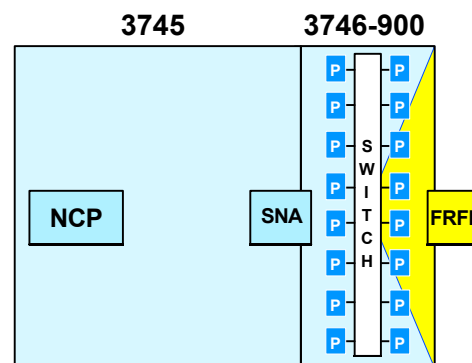

# IBM 3745/3746 - Product Line Evolution

- Mips
- Memory
- Protocols
- DLCs sharing
- Connectivity

- Price/Port
- Configuration/Complexity

MAE: Multiaccess Enclosure

# IBM 3746 - Hardware Enhancements

MAE: Multiaccess Enclosure