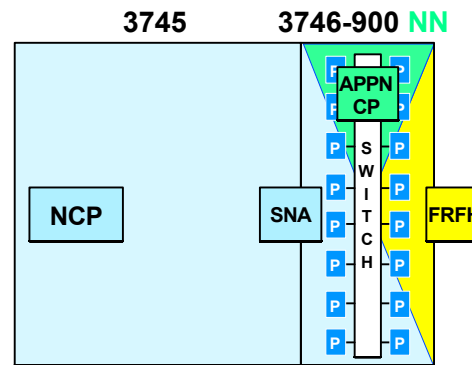

# IBM 3745/3746 - Product Line Evolution

- Mips
- Memory
- Protocols
- DLCs sharing
- Connectivity

- Price/Port
- Configuration/Complexity

MAE: Multiaccess Enclosure

# IBM 3746 - Hardware Enhancements

MAE: Multiaccess Enclosure