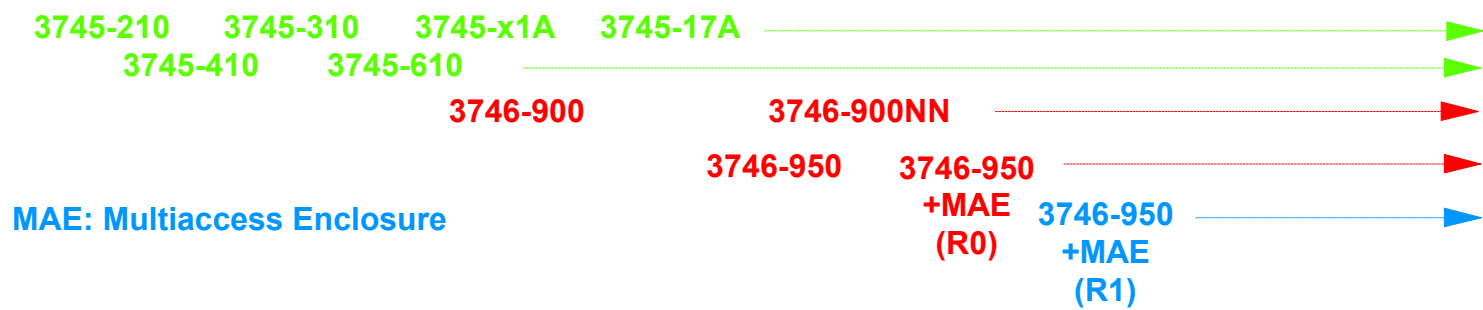

# IBM 3745/3746 - Controllers Evolution

# IBM 3745/3746 - Product Line Evolution

- Mips
- Memory
- Protocols
- DLCs sharing
- Connectivity

- Price/Port
- Configuration/Complexity

MAE: Multiaccess Enclosure