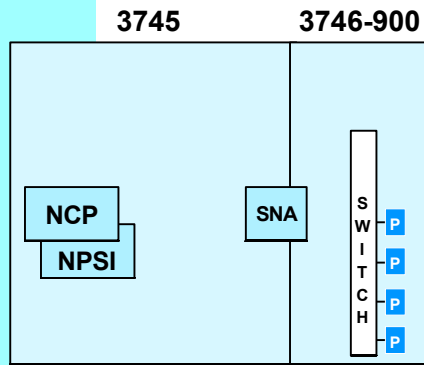

# IBM 3745/3746 - Product Line Evolution

- Mips
- Memory
- Protocols
- DLCs sharing
- Connectivity

- Price/Port
- Configuration/Complexity

MAE: Multiaccess Enclosure

# IBM 3746 - Hardware Enhancements

MAE: Multiaccess Enclosure