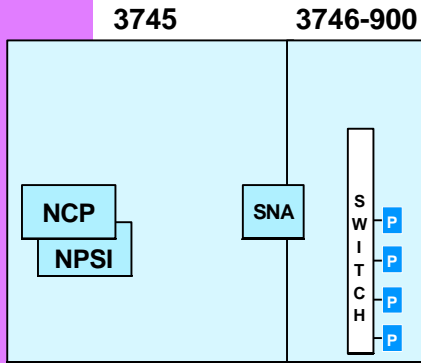

IBM 3746 - Hardware Enhancements

MAE: Multiaccess Enclosure