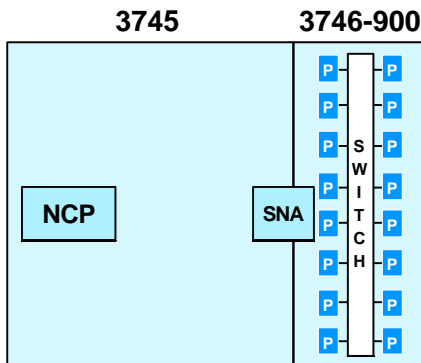

IBM 3746 - Hardware Enhancements

MAE: Multiaccess Enclosure