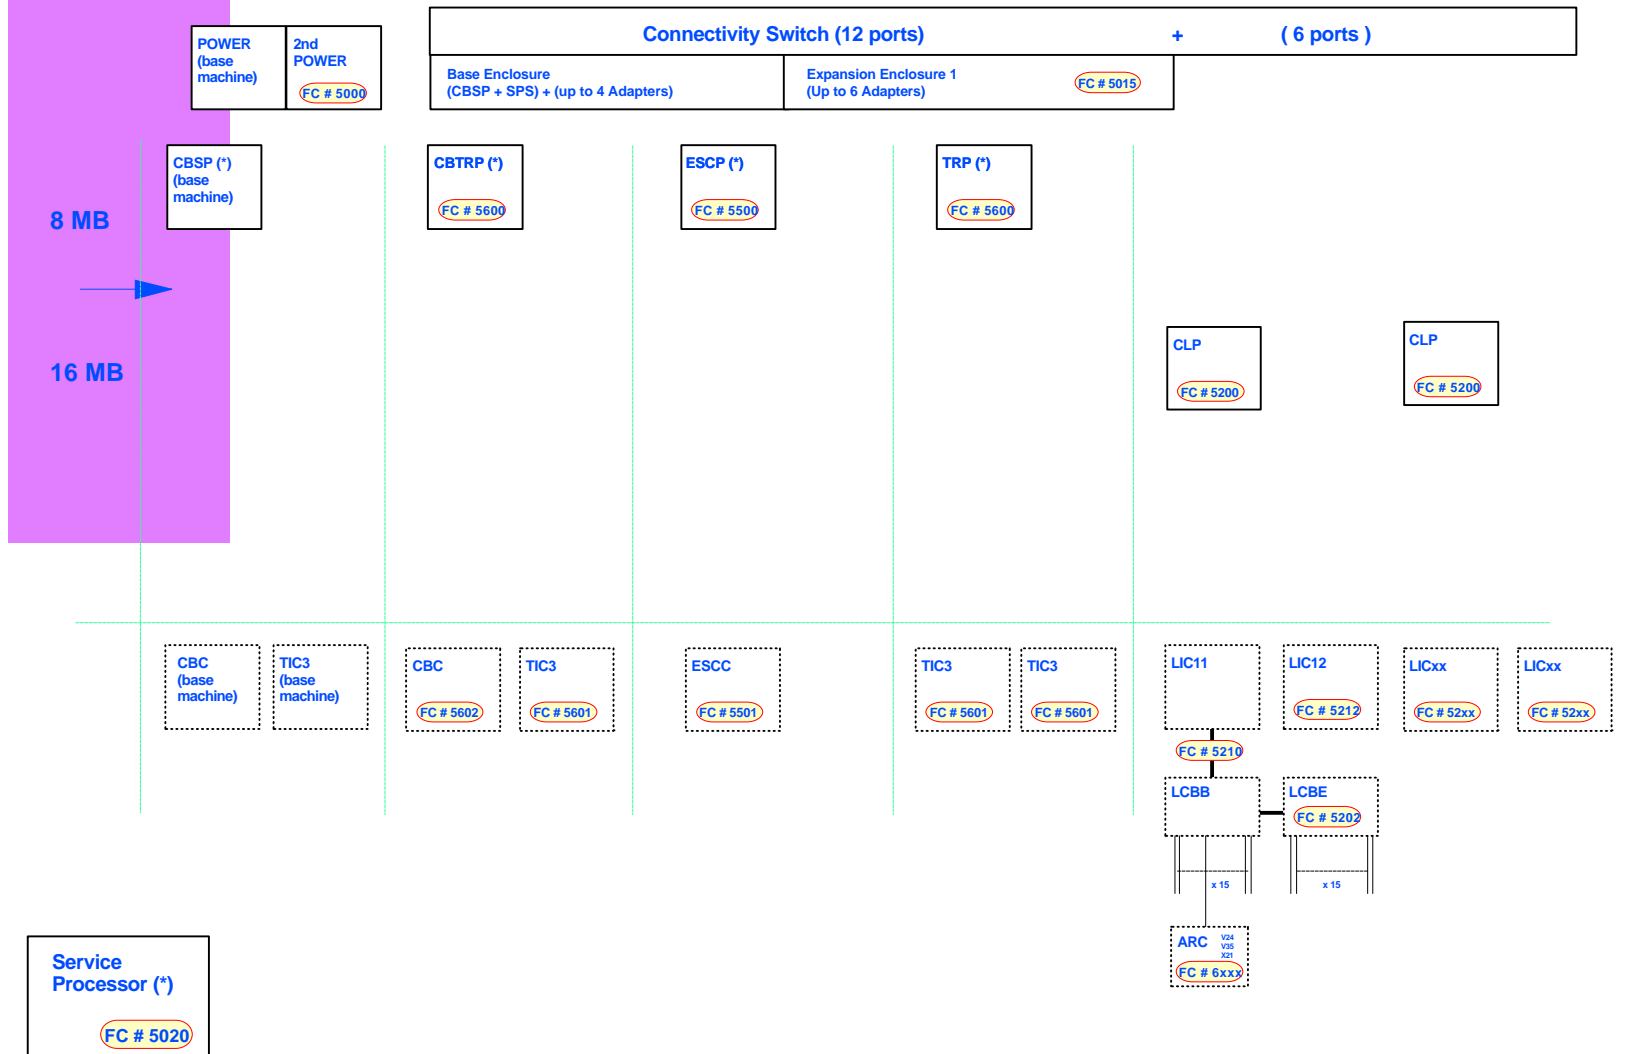

IBM 3746 - Hardware Enhancement (1)

(*) No longer marketed
(*) Direction