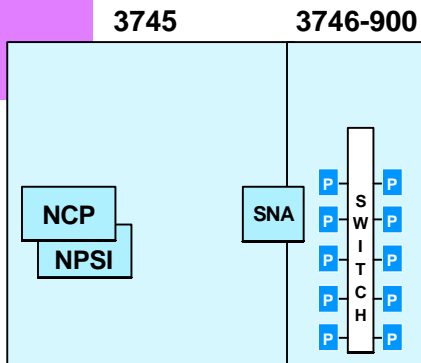

# IBM 3746 Nways Multiprotocol Controllers Models 900 and 950

December 2, 1997  
(Revision 5)

## Hardware Structure Enhancements

# IBM 3746 - Hardware Enhancements

MAE: Multiaccess Enclosure