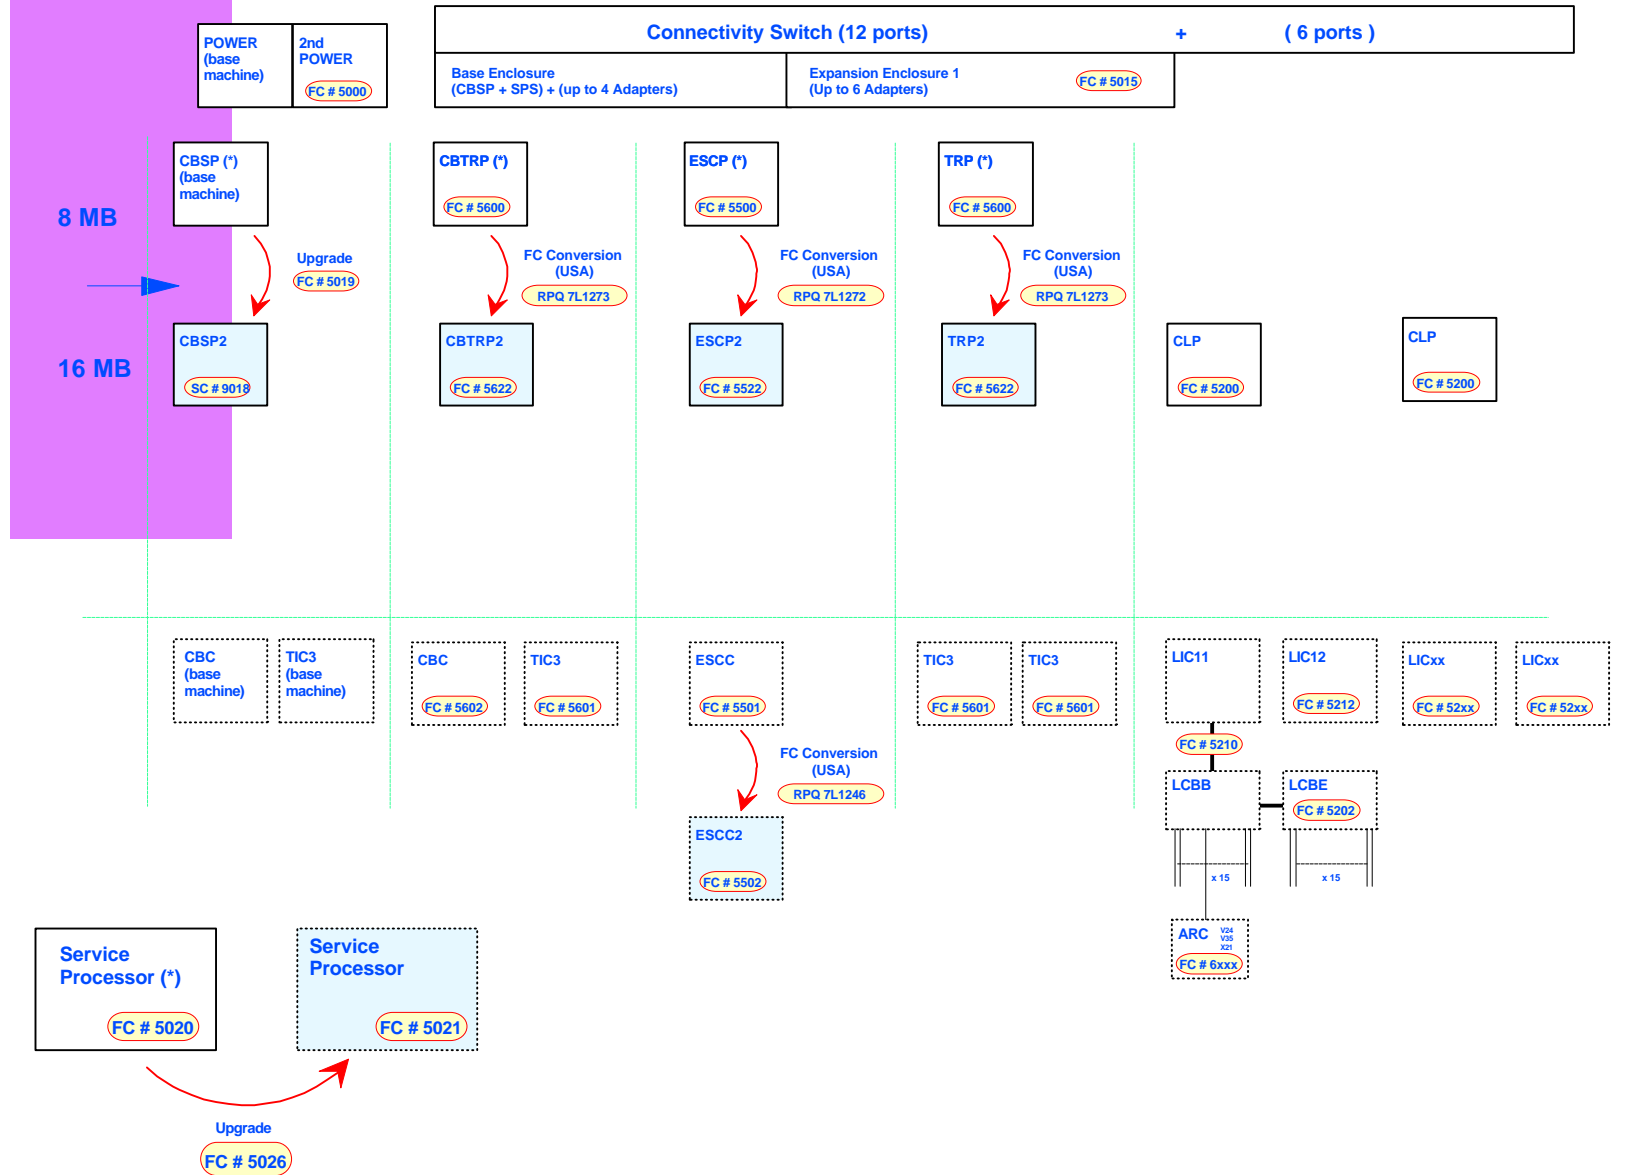

IBM 3746 - Hardware Enhancement (2)

(*) No longer marketed
(*) Direction