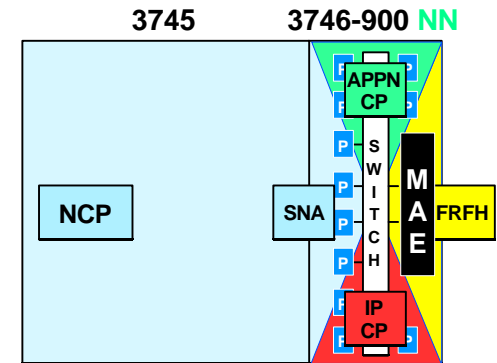

IBM 3746 - Hardware Enhancements

MAE: Multiaccess Enclosure