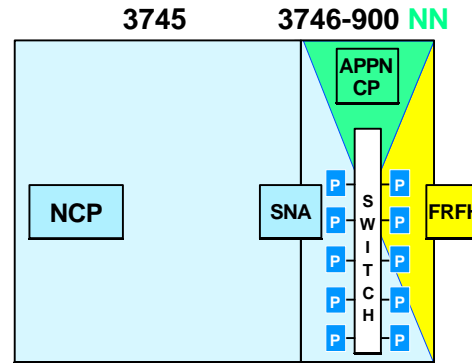

IBM 3746 - Hardware Enhancements

MAE: Multiaccess Enclosure