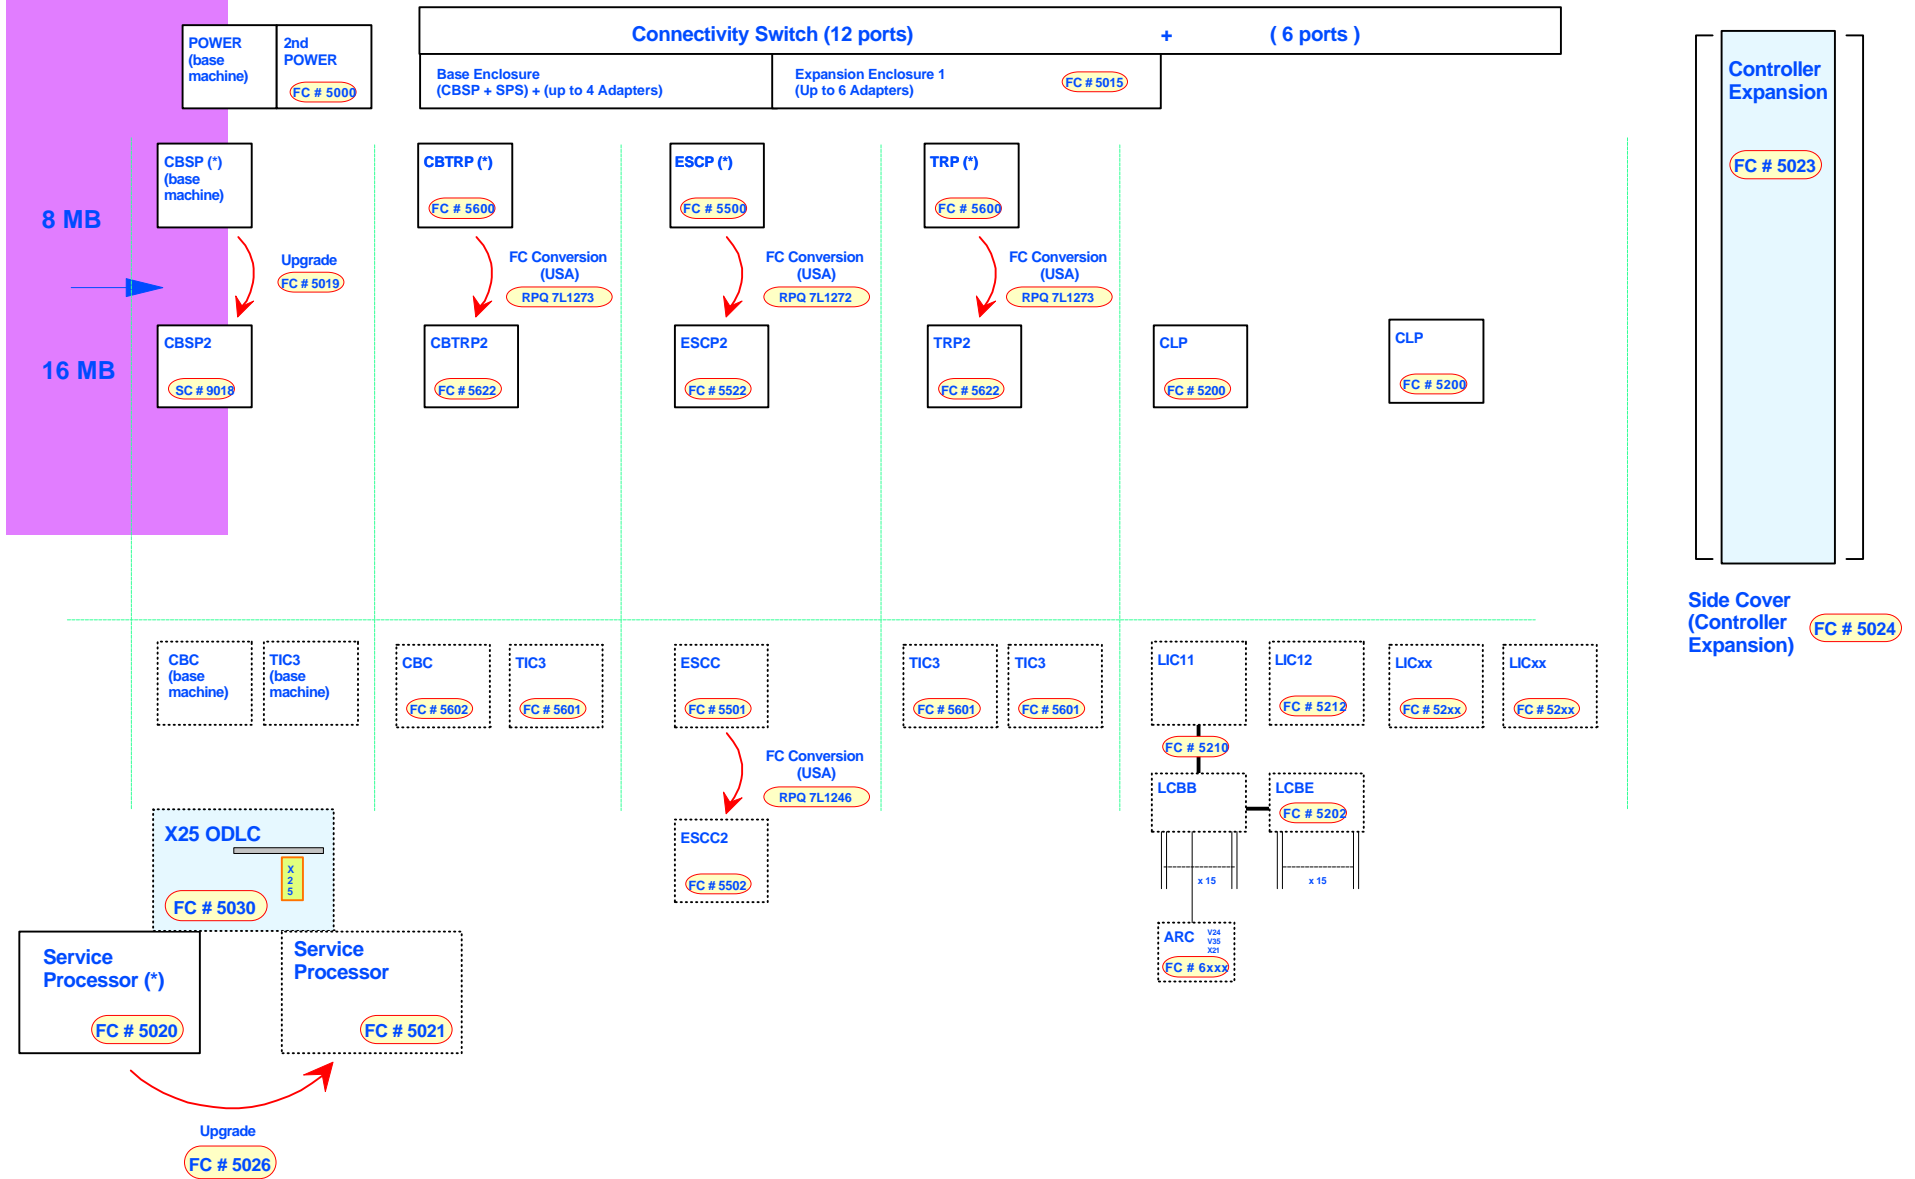

IBM 3746 - Hardware Enhancement (3)

(*) No longer marketed