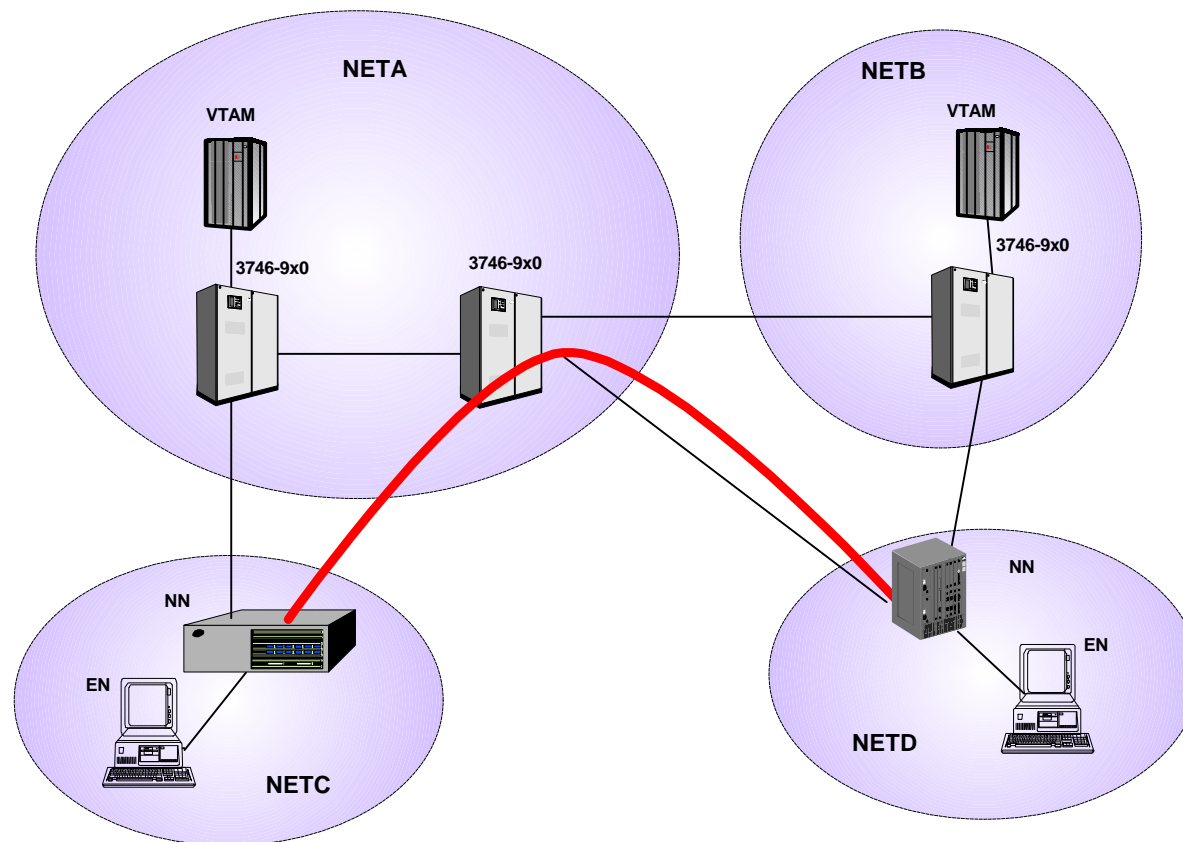

IBM 3746 Nways Multiprotocol Controllers Models 900 and 950

December 2, 1997
(Revision 2)

Previews

IBM 3746 - Extended Border Node

Preview

EBN

- Link different APPN domains
- Allow SNA environment migration
- Allow multiple SNA domains migration
 - SNI
- Offload VTAM cycles
 - EBN offloaded from VTAM
- Tremendous APPN scalability improvement