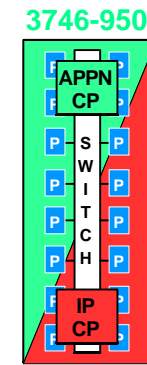

IBM 3746 Nways Multiprotocol Controllers Models 900 and 950

December 2, 1997
(Revision 5)

Hardware Structure Requirements

IBM 3746 - Hardware Requirements

MAE: Multiaccess Enclosure

IBM 3746 - Hardware for NCP/NPSI (1)

(*) No longer marketed

IBM 3746 - Hardware for NCP/NPSI (2)

(*) No longer marketed

IBM 3746 - Hardware for X.25 (NCP) (3)

(*) No longer marketed

IBM 3746 - Hardware for APPN/DLUR/HPR

(4)

(*) No longer marketed