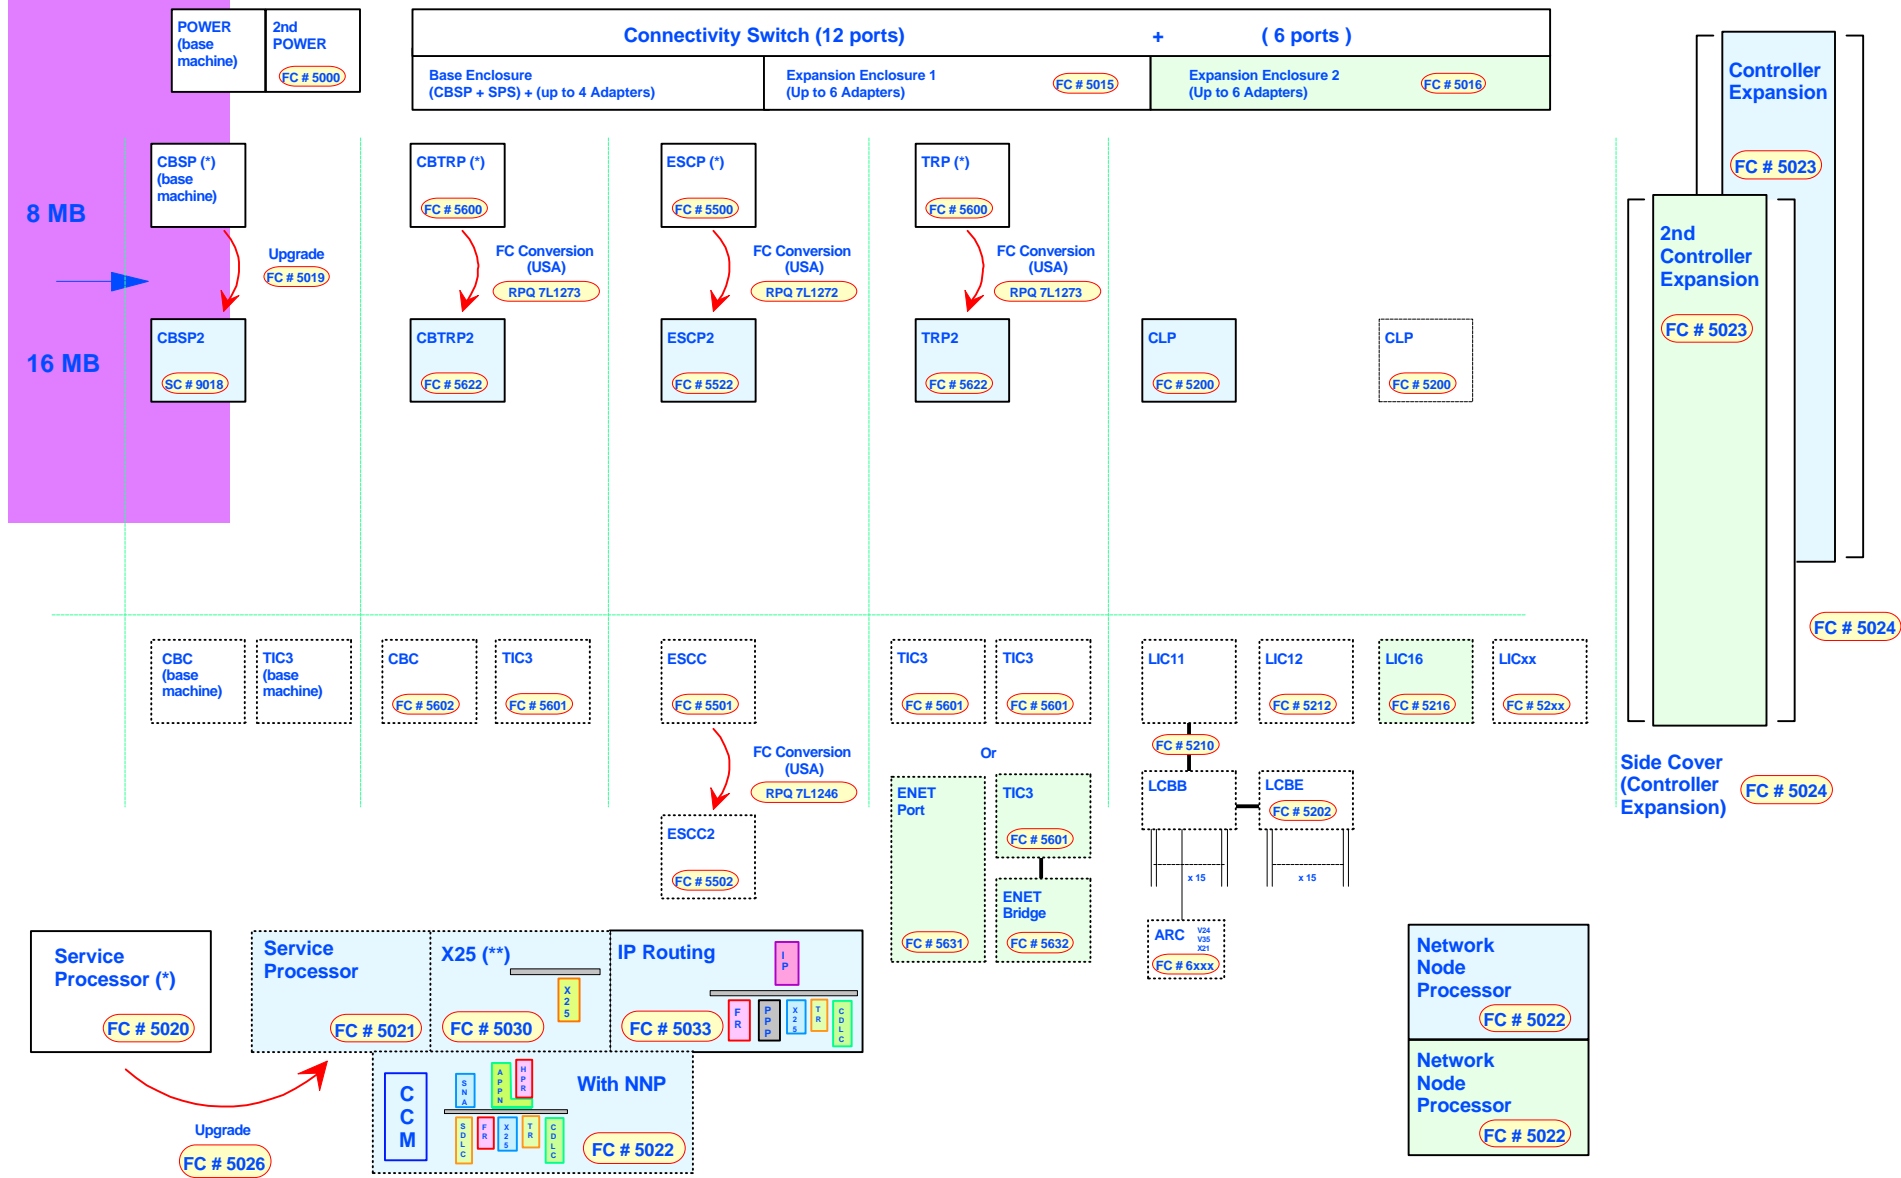

IBM 3746 Nways Multiprotocol Controllers Models 900 and 950

December 2, 1997
(Revision 5)

Hardware Structure Requirements

IBM 3746 - Hardware Requirements

MAE: Multiaccess Enclosure

IBM 3746 - Hardware for NCP/NPSI (1)

(*) No longer marketed

IBM 3746 - Hardware for NCP/NPSI (2)

(*) No longer marketed

IBM 3746 - Hardware for X.25 (NCP) (3)

(*) No longer marketed

IBM 3746 - Hardware for APPN/DLUR/HPR

(4)

(*) No longer marketed

IBM 3746 - Hardware for IP (5)

(*) No longer marketed

IBM 3746 - Hardware for Dual NNP (6)

(*) No longer marketed

IBM 3746 - Hardware for MAE (7)