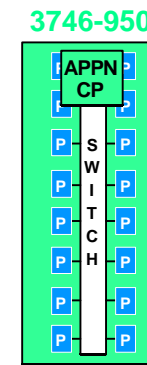

IBM 3746 Nways Multiprotocol Controllers Models 900 and 950

December 2, 1997
(Revision 5)

Hardware Structure Requirements

IBM 3746 - Hardware Requirements

MAE: Multiaccess Enclosure

IBM 3746 - Hardware for NCP/NPSI (1)

(*) No longer marketed

IBM 3746 - Hardware for NCP/NPSI (2)

(*) No longer marketed

IBM 3746 - Hardware for X.25 (NCP) (3)

(*) No longer marketed

IBM 3746 - Hardware for APPN/DLUR/HPR

(4)

(*) No longer marketed