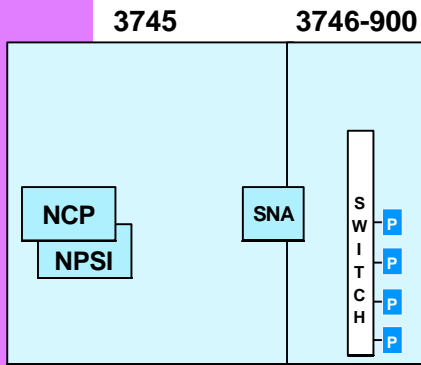

IBM 3746 Nways Multiprotocol Controllers Models 900 and 950

December 2, 1997
(Revision 5)

Hardware Structure Requirements

IBM 3746 - Hardware Requirements

MAE: Multiaccess Enclosure

IBM 3746 - Hardware for NCP/NPSI (1)