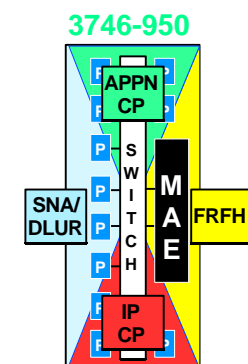

IBM 3746 Nways Multiprotocol Controllers Models 900 and 950

December 2, 1997
(Revision 5)

Hardware Structure Requirements

IBM 3746 - Hardware Requirements

MAE: Multiaccess Enclosure

IBM 3746 - Hardware for NCP/NPSI (1)

(*) No longer marketed

IBM 3746 - Hardware for NCP/NPSI (2)

(*) No longer marketed

IBM 3746 - Hardware for X.25 (NCP) (3)

(*) No longer marketed

IBM 3746 - Hardware for APPN/DLUR/HPR

(4)

(*) No longer marketed