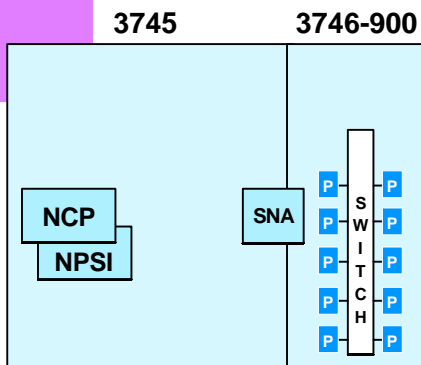

IBM 3746 Nways Multiprotocol Controllers Models 900 and 950

December 2, 1997
(Revision 5)

Hardware Structure Requirements

IBM 3746 - Hardware Requirements

MAE: Multiaccess Enclosure

IBM 3746 - Hardware for NCP/NPSI (1)