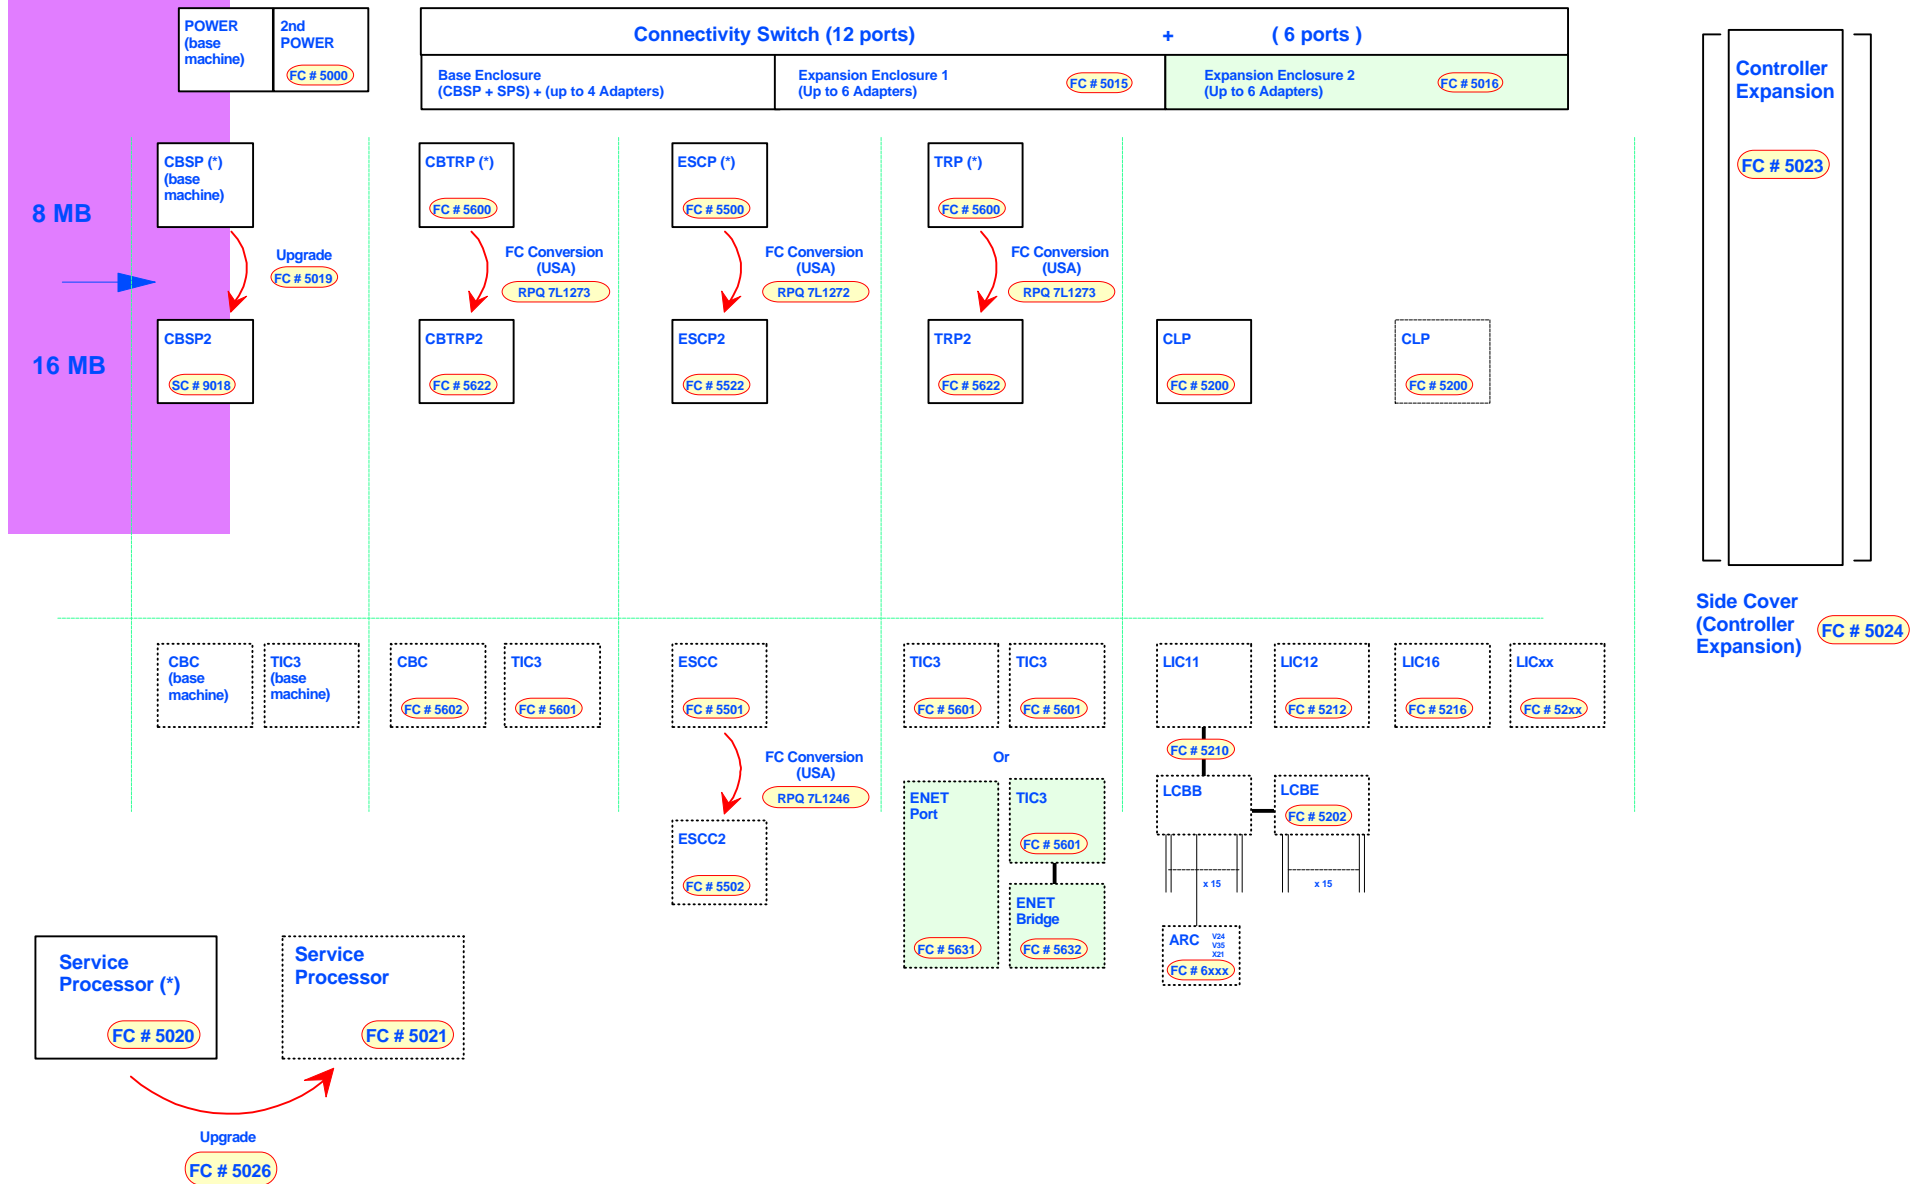

IBM 3746 Nways Multiprotocol Controllers Models 900 and 950

December 2, 1997
(Revision 5)

Hardware Structure Requirements

IBM 3746 - Hardware Requirements

MAE: Multiaccess Enclosure

IBM 3746 - Hardware for NCP/NPSI (1)

(*) No longer marketed

IBM 3746 - Hardware for NCP/NPSI (2)

(*) No longer marketed

IBM 3746 - Hardware for X.25 (NCP) (3)

(*) No longer marketed

IBM 3746 - Hardware for APPN/DLUR/HPR

(4)

(*) No longer marketed

IBM 3746 - Hardware for IP (5)

(*) No longer marketed

IBM 3746 - Hardware for Dual NNP (6)

(*) No longer marketed

IBM 3746 - Hardware for MAE (7)