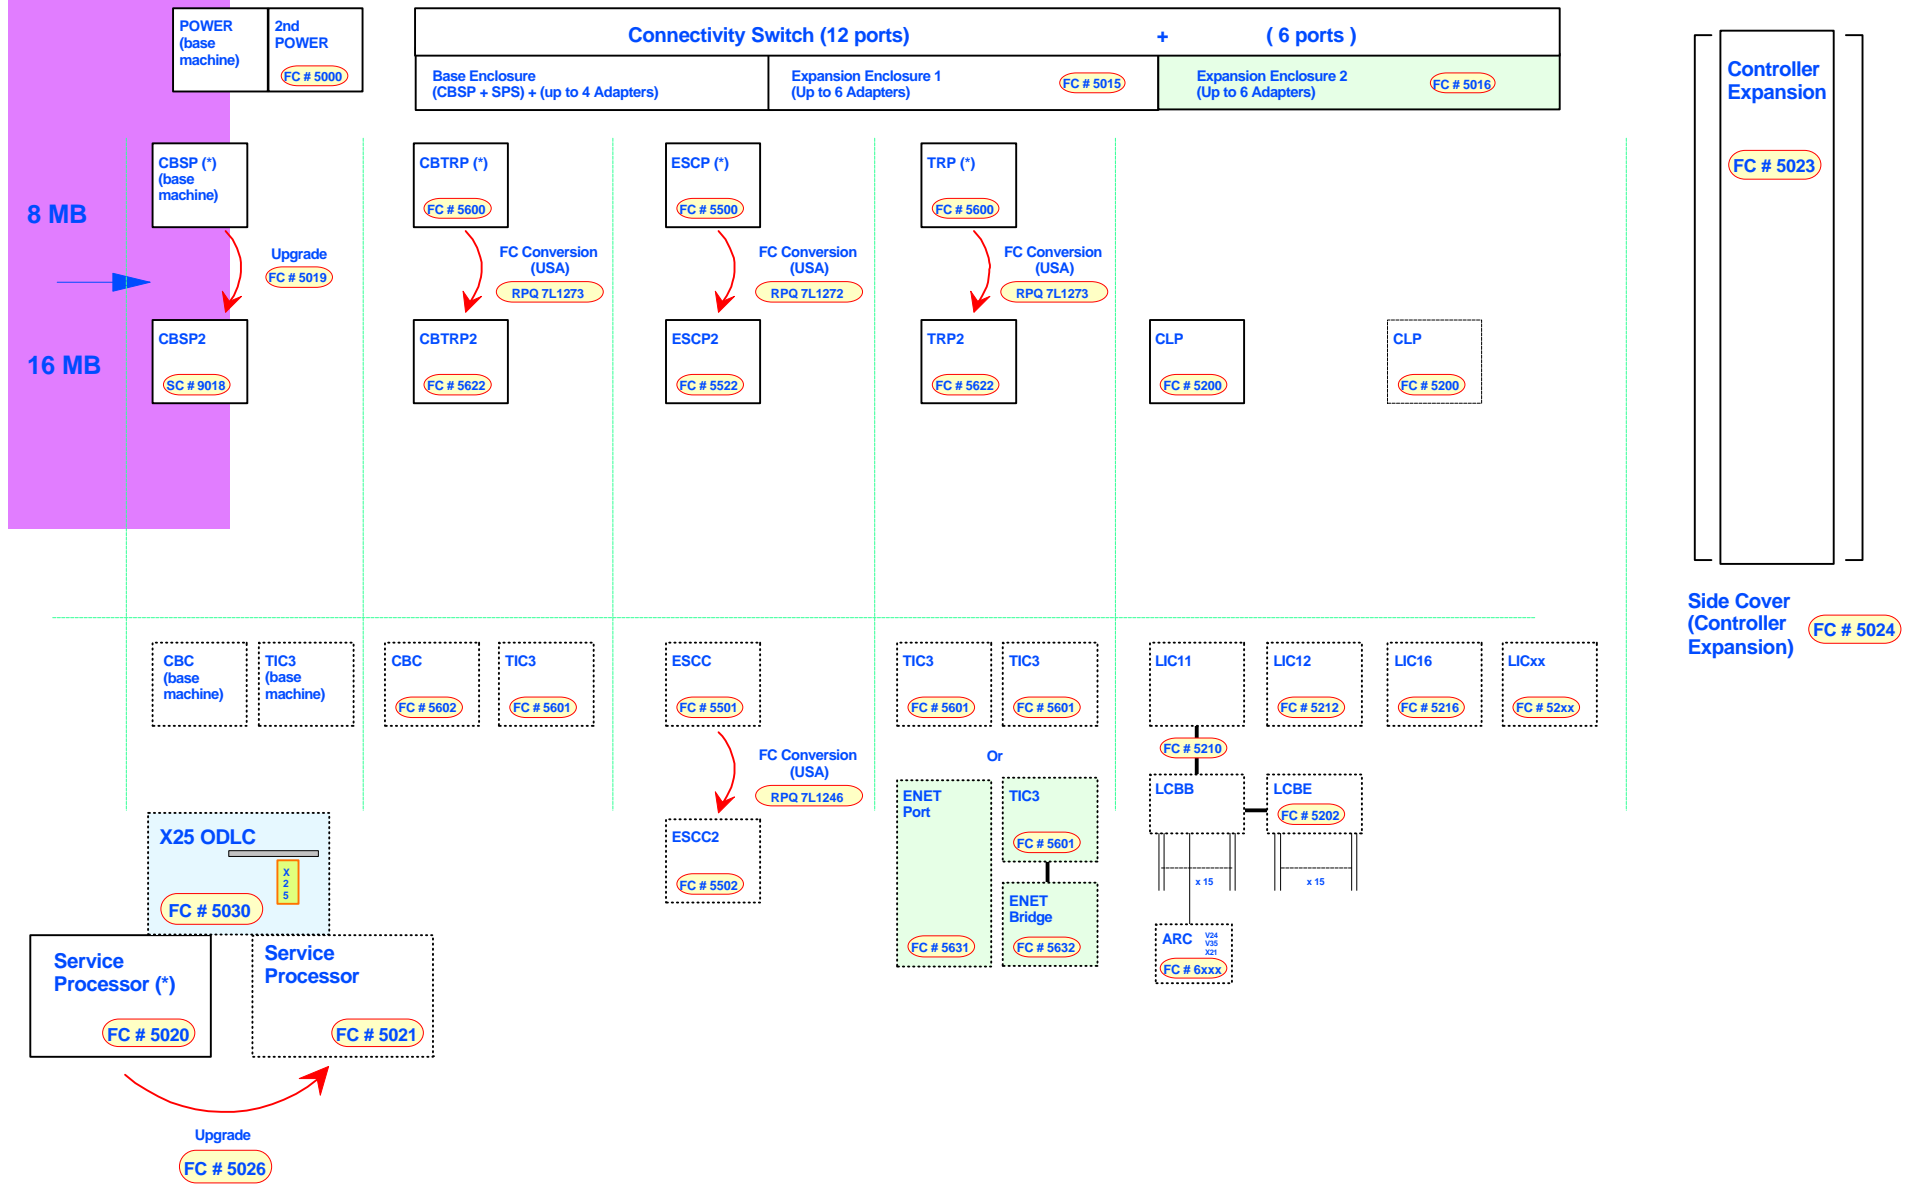

IBM 3746 Nways Multiprotocol Controllers Models 900 and 950

December 2, 1997
(Revision 5)

Hardware Structure Requirements

IBM 3746 - Hardware Requirements

MAE: Multiaccess Enclosure

IBM 3746 - Hardware for NCP/NPSI (1)

(*) No longer marketed

IBM 3746 - Hardware for NCP/NPSI (2)

(*) No longer marketed

IBM 3746 - Hardware for X.25 (NCP) (3)

(*) No longer marketed

IBM 3746 - Hardware for APPN/DLUR/HPR

(4)

(*) No longer marketed

IBM 3746 - Hardware for IP (5)

(*) No longer marketed

IBM 3746 - Hardware for Dual NNP (6)

(*) No longer marketed

IBM 3746 - Hardware for MAE (7)