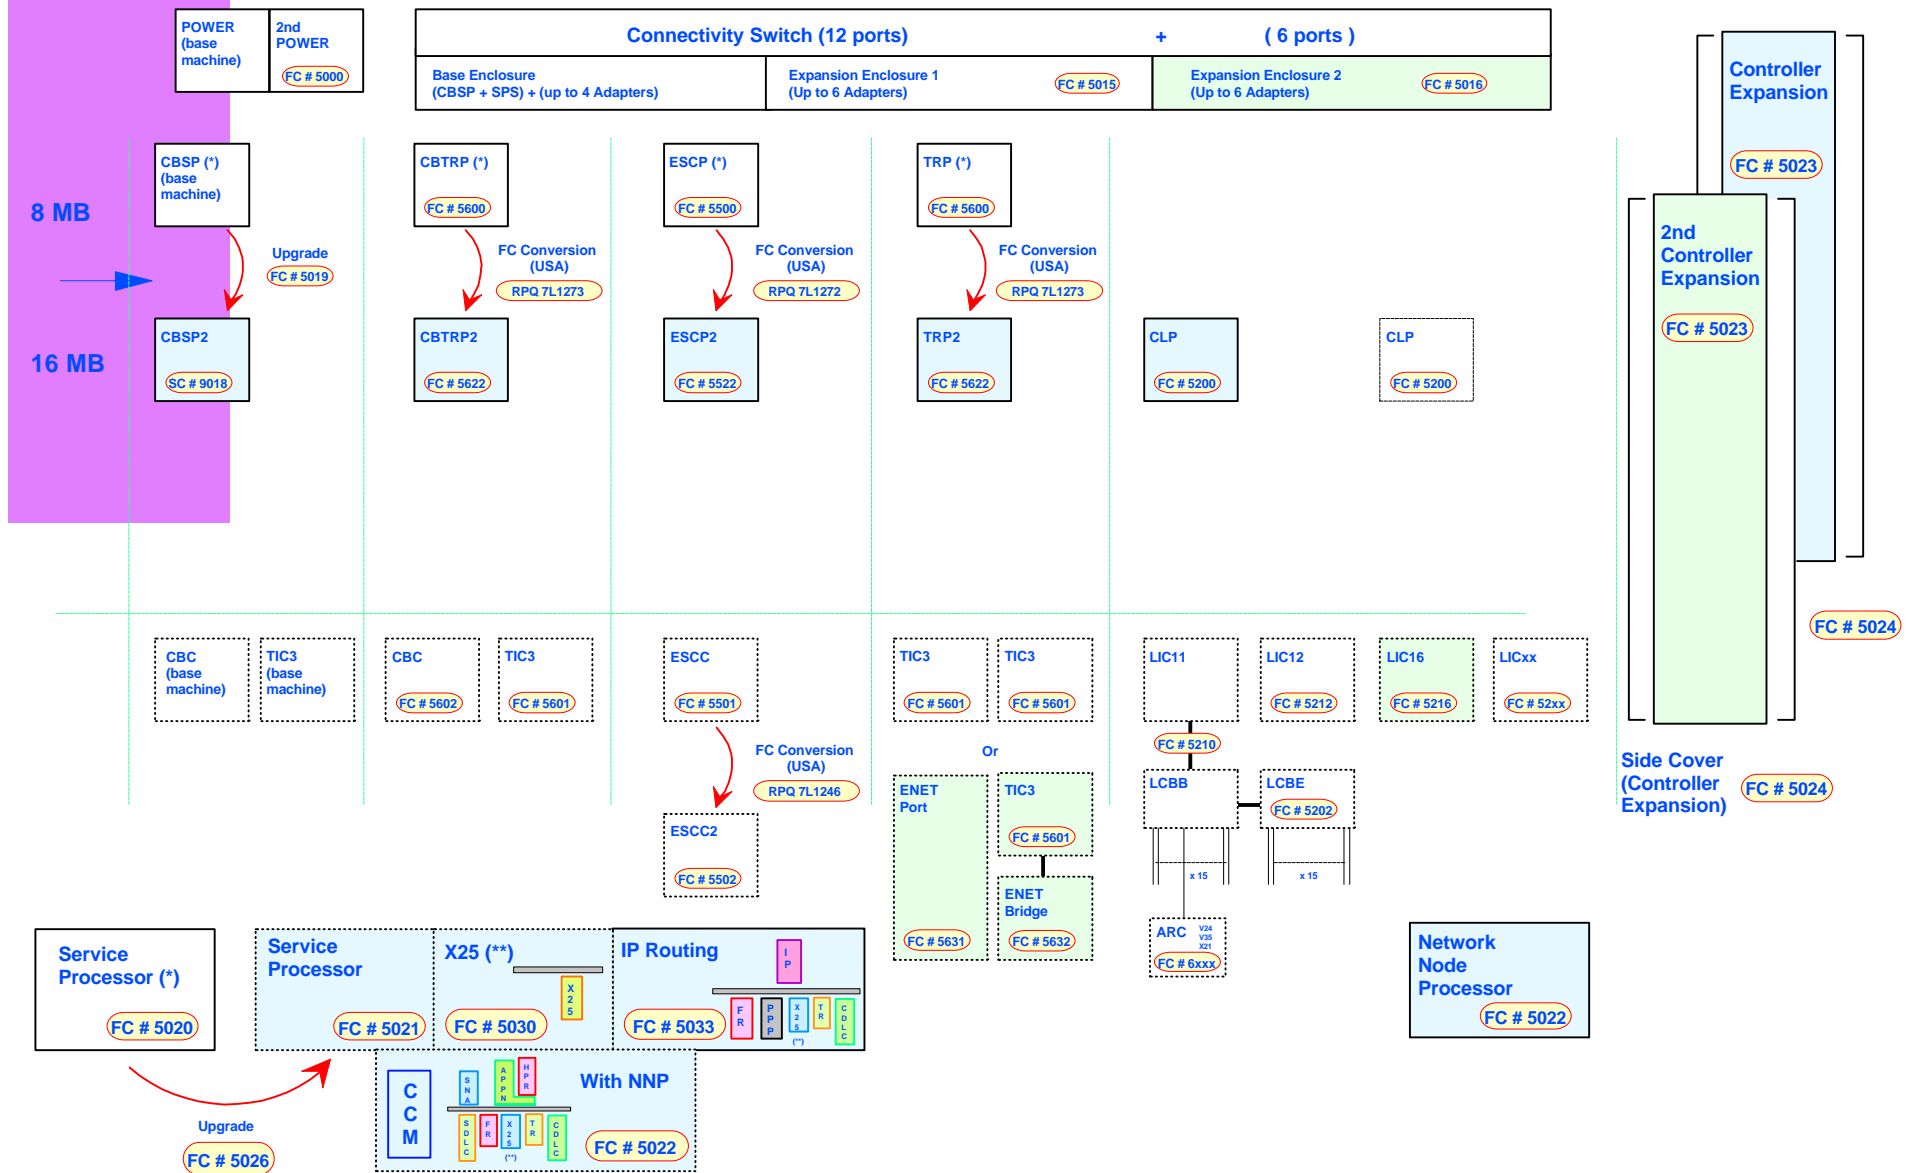

IBM 3746 Nways Multiprotocol Controllers Models 900 and 950

December 2, 1997
(Revision 5)

Hardware Structure Requirements

IBM 3746 - Hardware Requirements

MAE: Multiaccess Enclosure

IBM 3746 - Hardware for NCP/NPSI (1)

(*) No longer marketed

IBM 3746 - Hardware for NCP/NPSI (2)

(*) No longer marketed

IBM 3746 - Hardware for X.25 (NCP) (3)

(*) No longer marketed

IBM 3746 - Hardware for APPN/DLUR/HPR

(4)

(*) No longer marketed

IBM 3746 - Hardware for IP (5)

(*) No longer marketed

IBM 3746 - Hardware for Dual NNP (6)

(*) No longer marketed

IBM 3746 - Hardware for MAE (7)