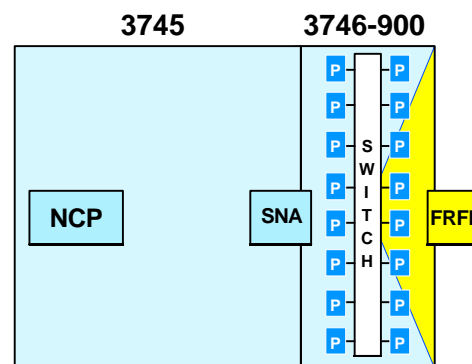

IBM 3746 Nways Multiprotocol Controllers Models 900 and 950

December 2, 1997
(Revision 5)

Hardware Structure Requirements

IBM 3746 - Hardware Requirements

MAE: Multiaccess Enclosure

IBM 3746 - Hardware for NCP/NPSI (1)