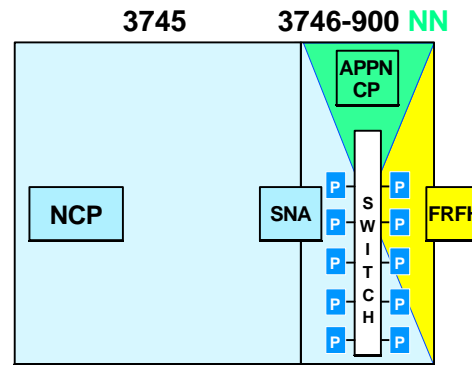

IBM 3746 Nways Multiprotocol Controllers Models 900 and 950

December 2, 1997
(Revision 5)

Hardware Structure Requirements

IBM 3746 - Hardware Requirements

MAE: Multiaccess Enclosure

IBM 3746 - Hardware for NCP/NPSI (1)

(*) No longer marketed

IBM 3746 - Hardware for NCP/NPSI (2)

(*) No longer marketed

IBM 3746 - Hardware for X.25 (NCP) (3)

(*) No longer marketed

IBM 3746 - Hardware for APPN/DLUR/HPR

(4)

(*) No longer marketed