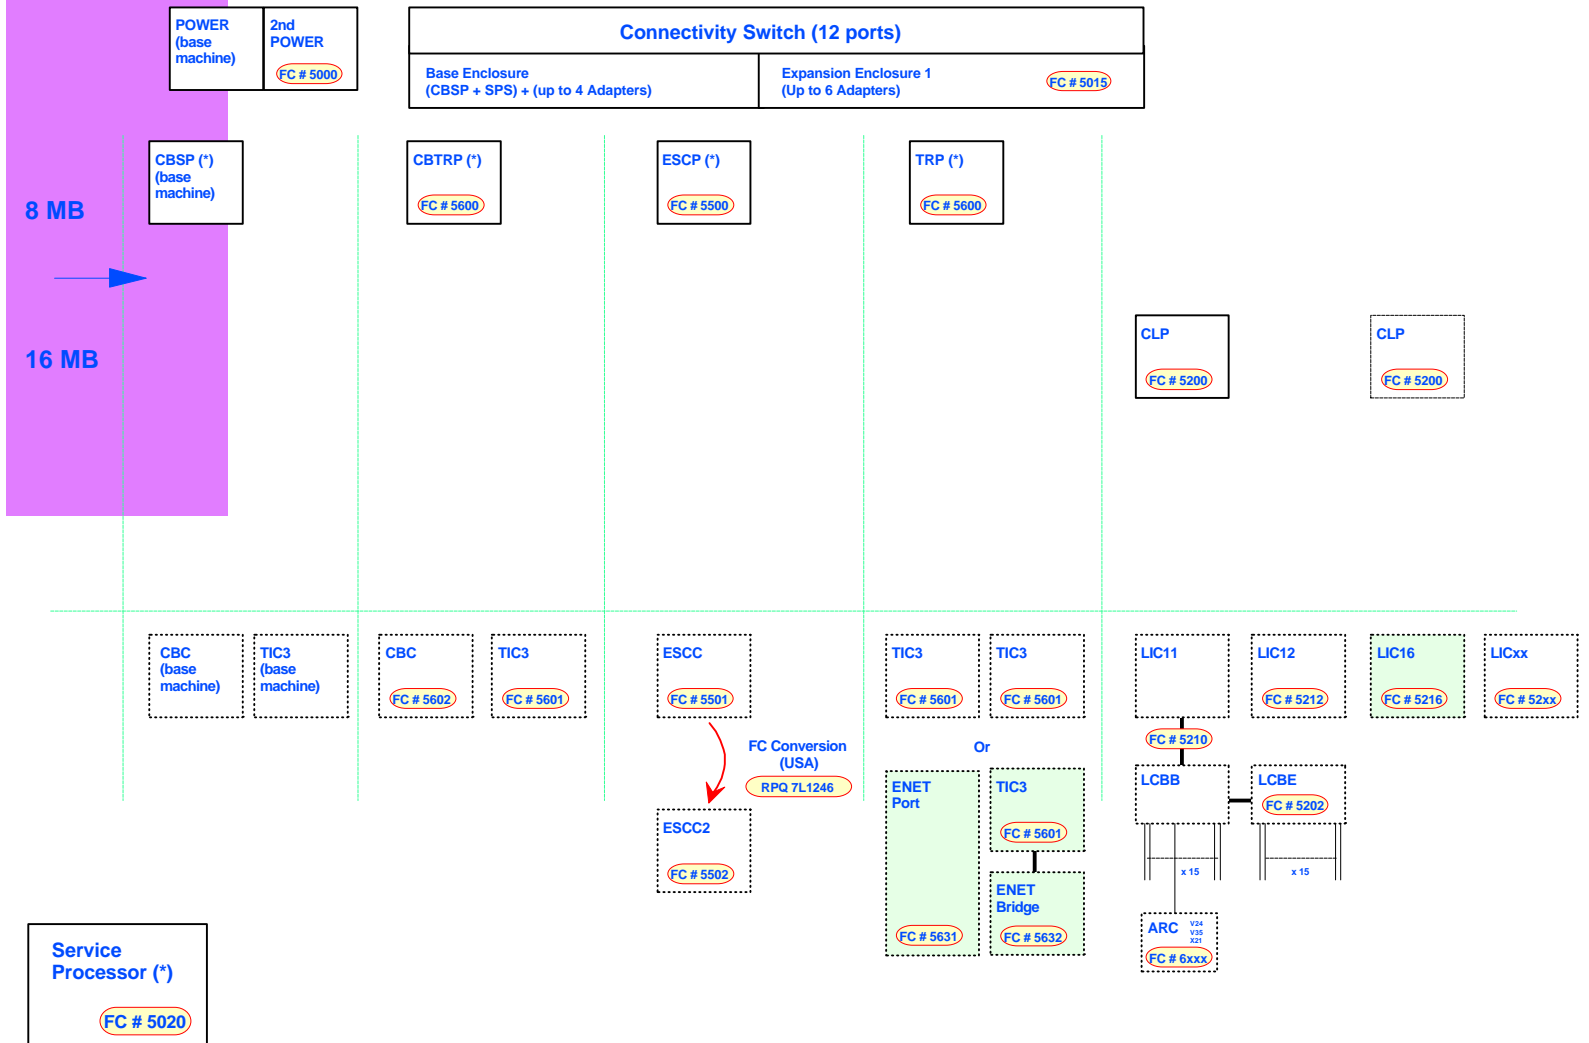

IBM 3746 Nways Multiprotocol Controllers Models 900 and 950

December 2, 1997
(Revision 5)

Hardware Structure Requirements

IBM 3746 - Hardware Requirements

MAE: Multiaccess Enclosure

IBM 3746 - Hardware for NCP/NPSI (1)

(*) No longer marketed

IBM 3746 - Hardware for NCP/NPSI (2)

(*) No longer marketed

IBM 3746 - Hardware for X.25 (NCP) (3)

(*) No longer marketed

IBM 3746 - Hardware for APPN/DLUR/HPR

(4)

(*) No longer marketed

IBM 3746 - Hardware for IP (5)

(*) No longer marketed

IBM 3746 - Hardware for Dual NNP (6)

(*) No longer marketed

IBM 3746 - Hardware for MAE (7)