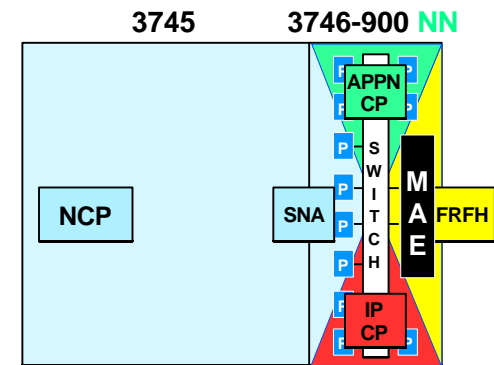

IBM 3746 Nways Multiprotocol Controllers Models 900 and 950

December 2, 1997
(Revision 5)

Hardware Structure Requirements

IBM 3746 - Hardware Requirements

MAE: Multiaccess Enclosure

IBM 3746 - Hardware for NCP/NPSI (1)

(*) No longer marketed

IBM 3746 - Hardware for NCP/NPSI (2)

(*) No longer marketed

IBM 3746 - Hardware for X.25 (NCP) (3)

(*) No longer marketed

IBM 3746 - Hardware for APPN/DLUR/HPR

(4)

(*) No longer marketed