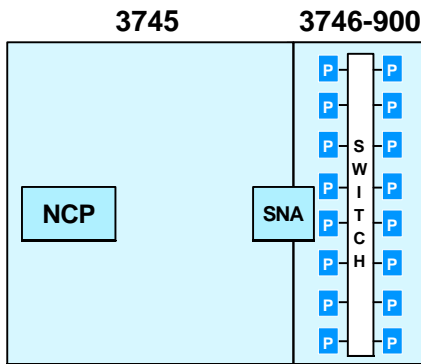

IBM 3746 Nways Multiprotocol Controllers Models 900 and 950

December 2, 1997
(Revision 5)

Hardware Structure Requirements

IBM 3746 - Hardware Requirements

MAE: Multiaccess Enclosure

IBM 3746 - Hardware for NCP/NPSI (1)