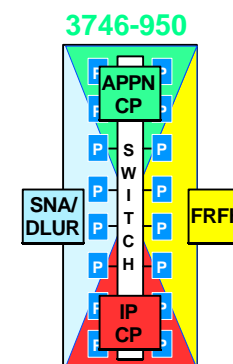

IBM 3746 Nways Multiprotocol Controllers Models 900 and 950

December 2, 1997
(Revision 5)

Hardware Structure Requirements

IBM 3746 - Hardware Requirements

MAE: Multiaccess Enclosure

IBM 3746 - Hardware for NCP/NPSI (1)

(*) No longer marketed

IBM 3746 - Hardware for NCP/NPSI (2)

(*) No longer marketed

IBM 3746 - Hardware for X.25 (NCP) (3)

(*) No longer marketed

IBM 3746 - Hardware for APPN/DLUR/HPR

(4)

(*) No longer marketed