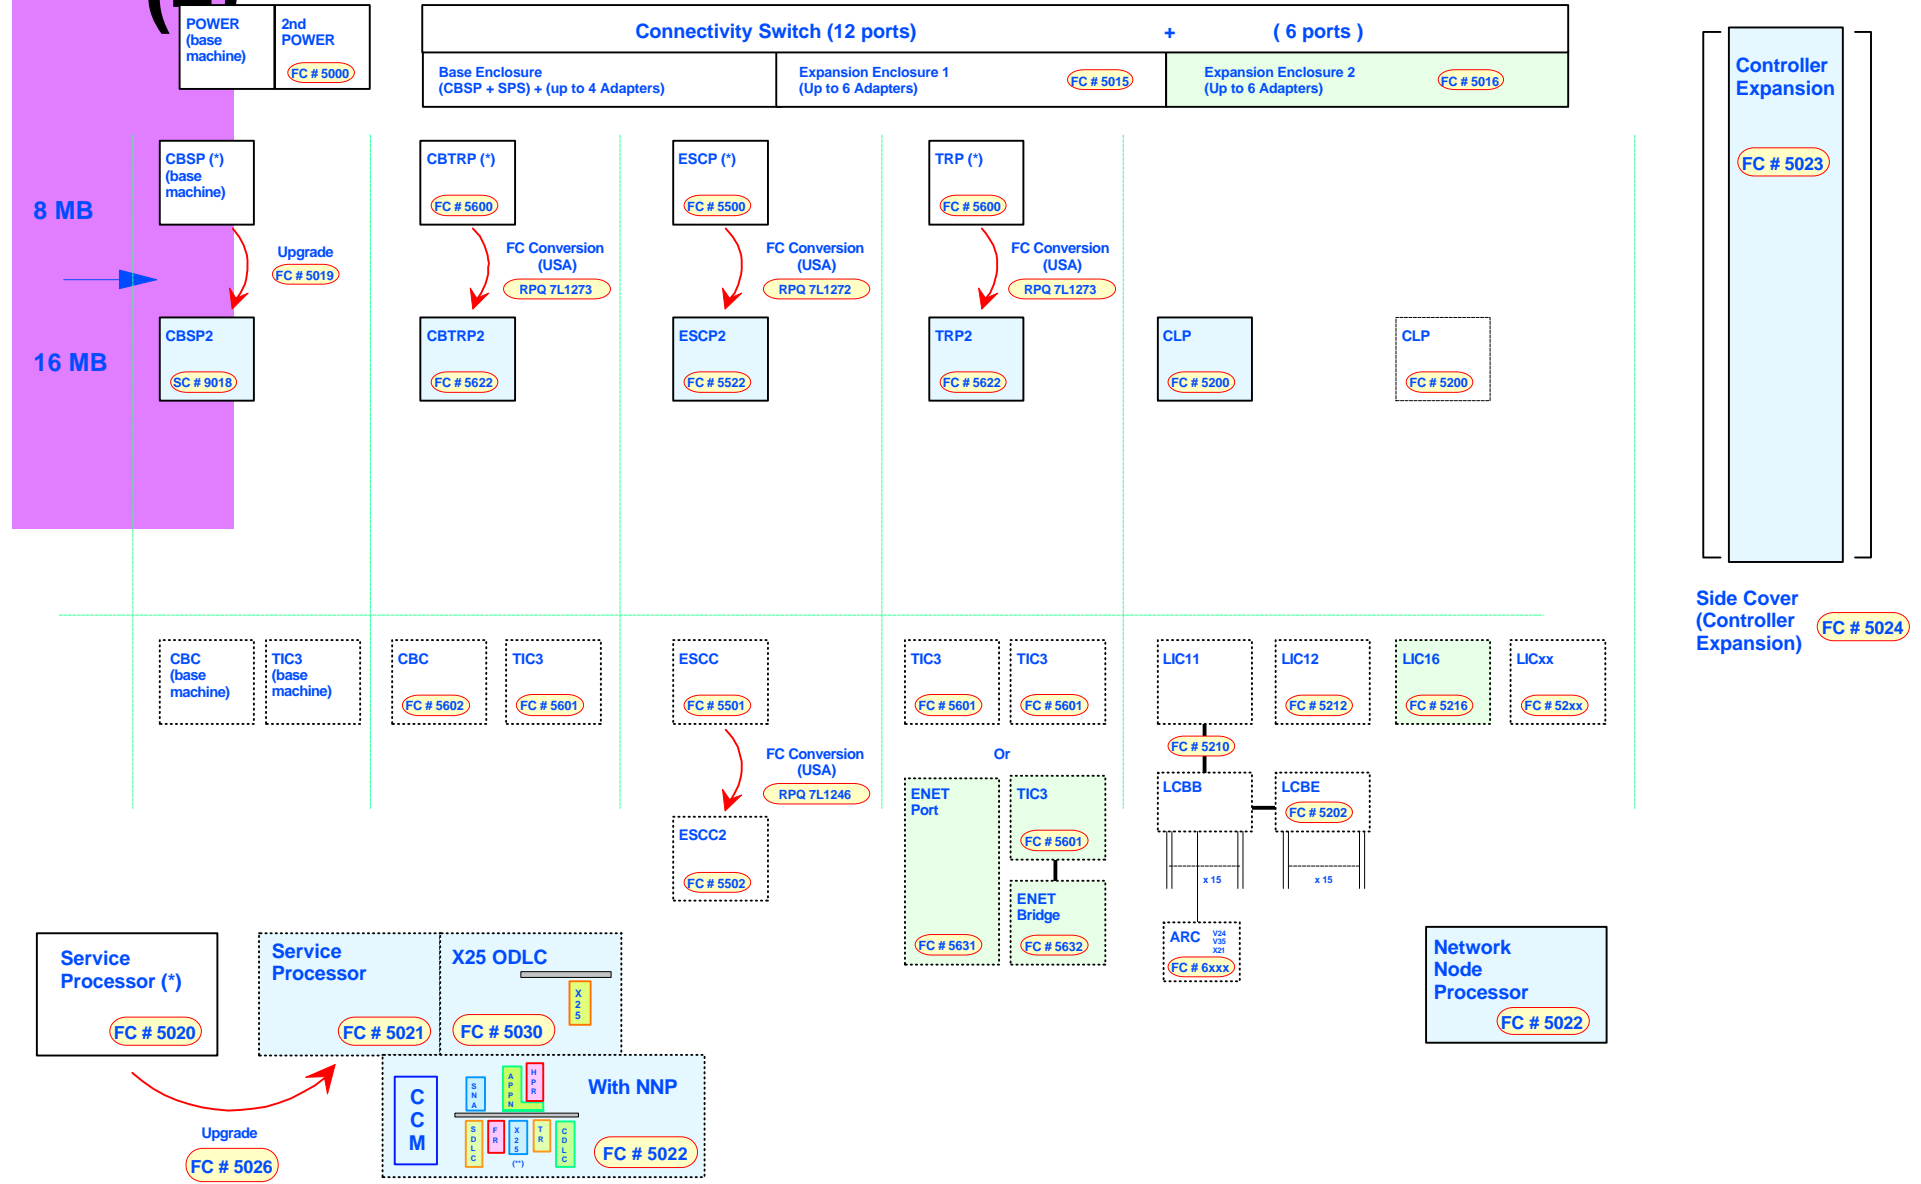

IBM 3746 Nways Multiprotocol Controllers Models 900 and 950

December 2, 1997
(Revision 5)

Hardware Structure Requirements

IBM 3746 - Hardware Requirements

MAE: Multiaccess Enclosure

IBM 3746 - Hardware for NCP/NPSI (1)

(*) No longer marketed

IBM 3746 - Hardware for NCP/NPSI (2)

(*) No longer marketed

IBM 3746 - Hardware for X.25 (NCP) (3)

(*) No longer marketed

IBM 3746 - Hardware for APPN/DLUR/HPR

(4)

(*) No longer marketed

IBM 3746 - Hardware for IP (5)

(*) No longer marketed

IBM 3746 - Hardware for Dual NNP (6)

(*) No longer marketed

IBM 3746 - Hardware for MAE (7)