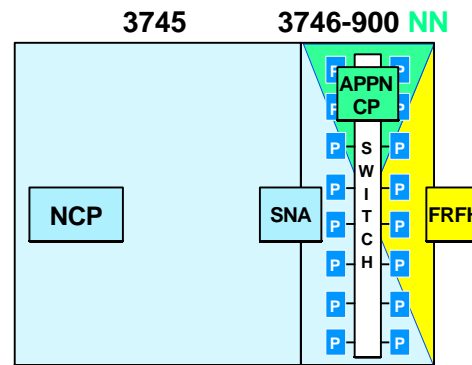

IBM 3746 Nways Multiprotocol Controllers Models 900 and 950

December 2, 1997
(Revision 5)

Hardware Structure Requirements

IBM 3746 - Hardware Requirements

MAE: Multiaccess Enclosure

IBM 3746 - Hardware for NCP/NPSI (1)

(*) No longer marketed

IBM 3746 - Hardware for NCP/NPSI (2)

(*) No longer marketed

IBM 3746 - Hardware for X.25 (NCP) (3)

(*) No longer marketed

IBM 3746 - Hardware for APPN/DLUR/HPR

(4)

(*) No longer marketed