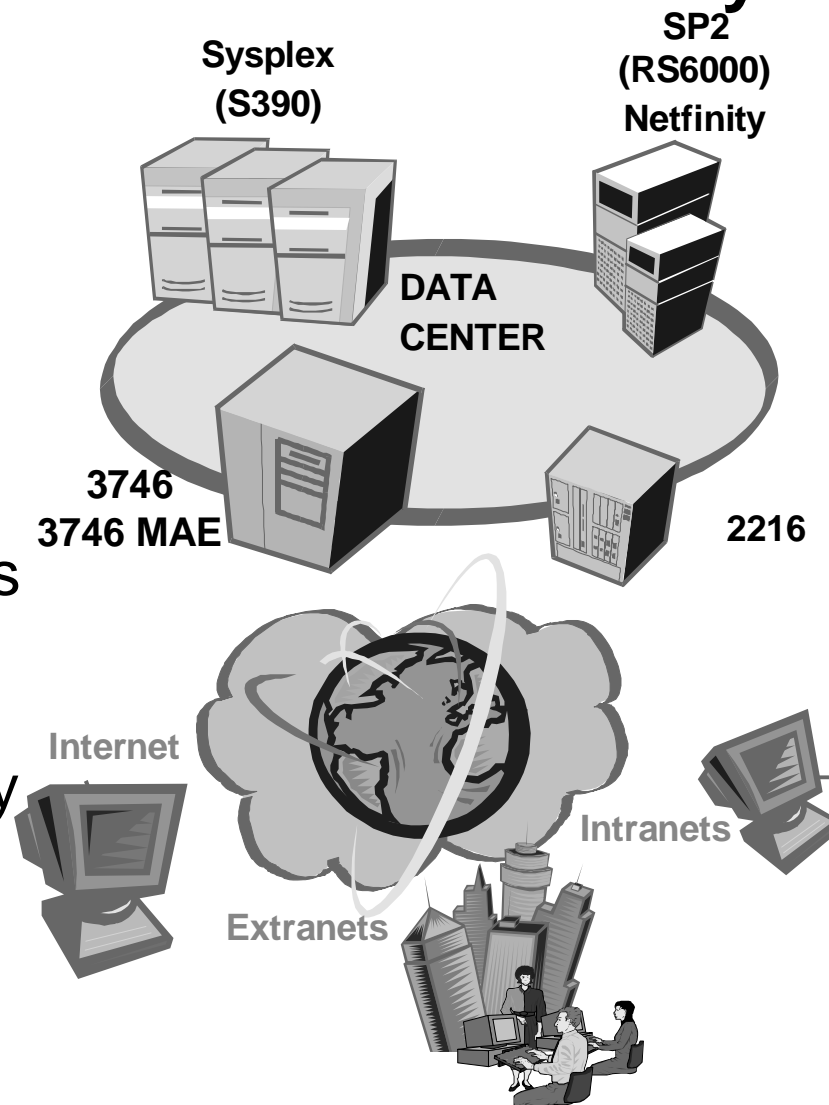

e-business

FOUNDATION

ANNOUNCEMENTS

SOLUTIONS

WRAP
UP

RESOURCES

Best Access to Data Centers In The Industry

- Full range of channel attachments
- Very high capacity with server load balancing
- Rich connectivity with continuous enhancements
- Industry-leading security
- Reliability and availability for 24x7 operation
- Proven highest performance