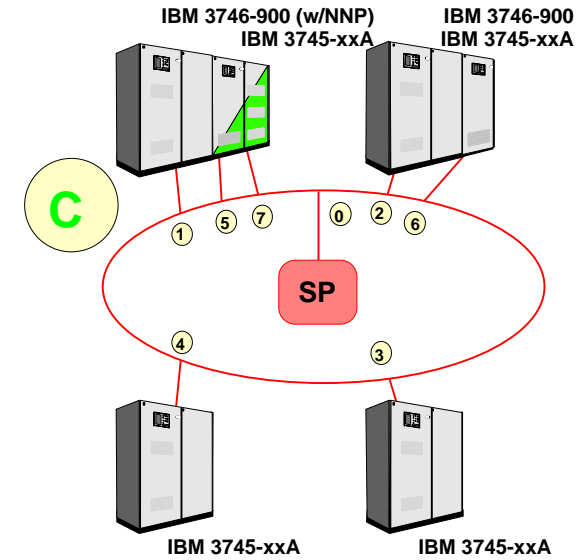

## Service Processor Sharing

# IBM 3745/3746 - SP Sharing summary

- **SP Sharing**
- Up to 4 x 3745-xxA
- +
- Up to 2 x 3746-9x0
- (one 3746 with NNP)

(\*) **Dual NNP**  
 (0, 1, 2, ..., 8) = Connections to the SP Access Unit (SPAU)  
 (8228 required beyond 8 connections)