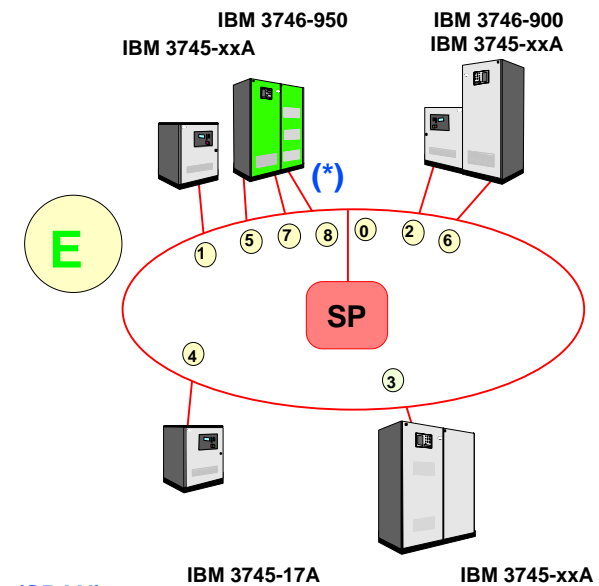

# IBM 3745-xxA IBM 3746 Nways Multiprotocol Controllers Models 900 and 950

December 2, 1997  
(Revision 5)

## Service Processor Sharing

# IBM 3745/3746 - SP Sharing summary

- **SP Sharing**
- Up to 4 x 3745-xxA
- +
- Up to 2 x 3746-9x0
- (one 3746 with NNP)

(\*) **Dual NNP**  
 (0, 1, 2, ..., 8) = Connections to the SP Access Unit (SPAU)  
 (8228 required beyond 8 connections)