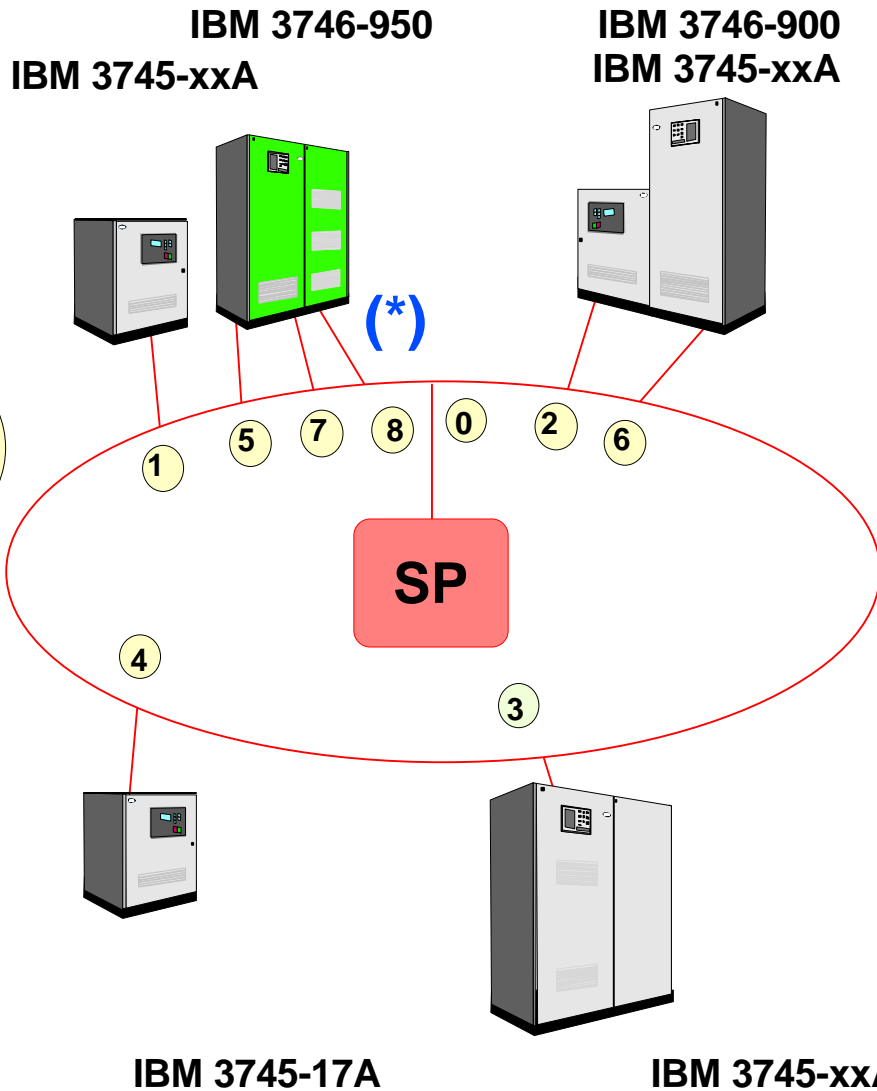

IBM 3745/3746 - SP Sharing with 1 x 3746-950

Service Processor Sharing

- Up to 4 x 3745-xxA
- Up to 1 x 3746-900
- Up to 1 x 3746-950
- Up to 1 x NNP (*)
- Up to 1 x Dual NNP (*)

(*) NNP : Network Node Processor for APPN/HPR and/or IP routing

(*) Dual NNP
(0, 1, 2, ..., 8) = Connections to the SP Access Unit (SPAU)
(8228 required beyond 8 connections)