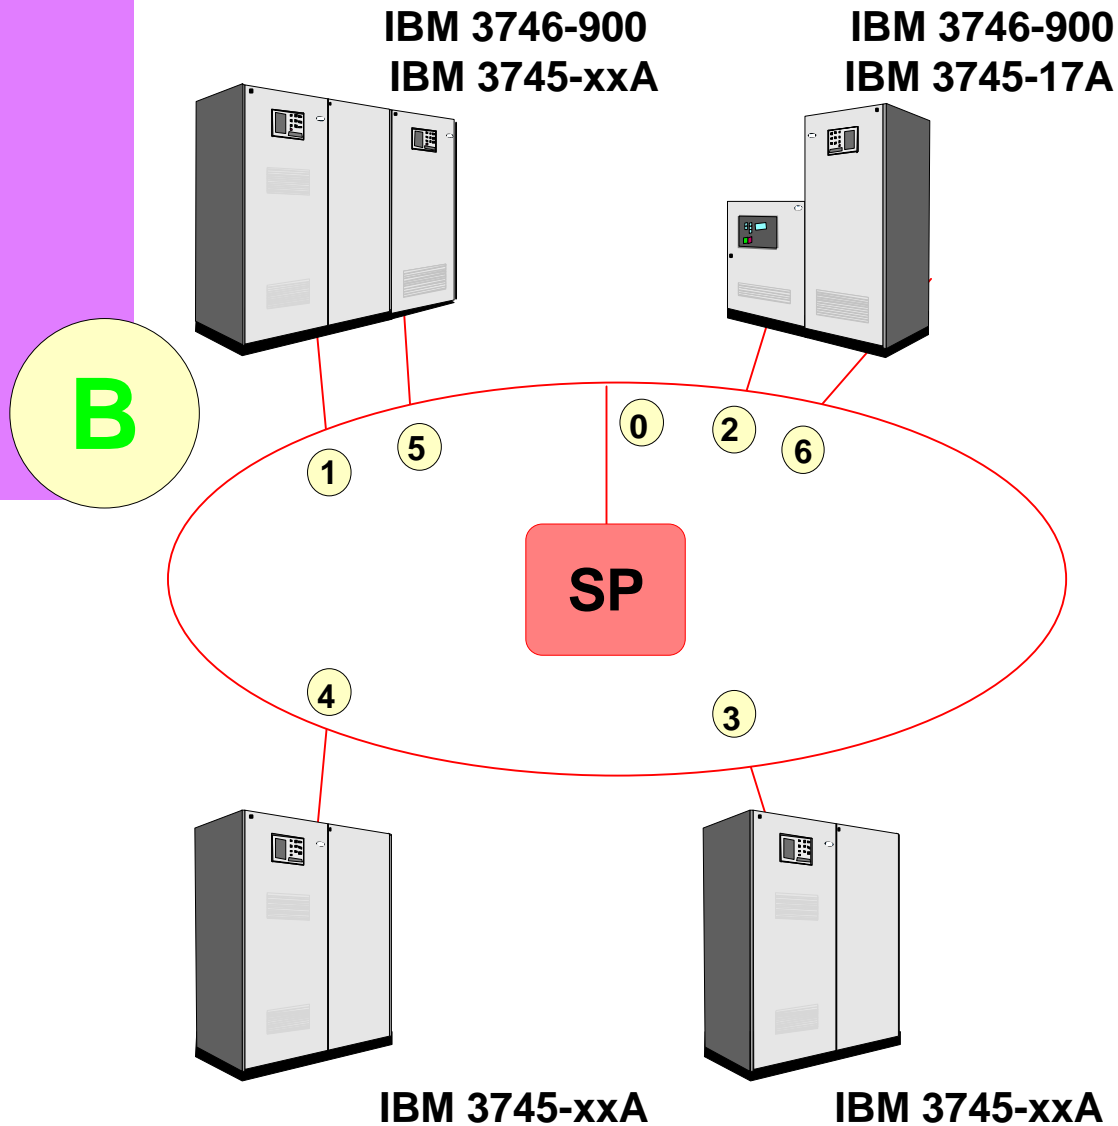

IBM 3745/3746 - SP Sharing with 2 x 3746-900

Service Processor Sharing

- Up to 4 x 3745-xxA
- Up to 2 x 3746-900