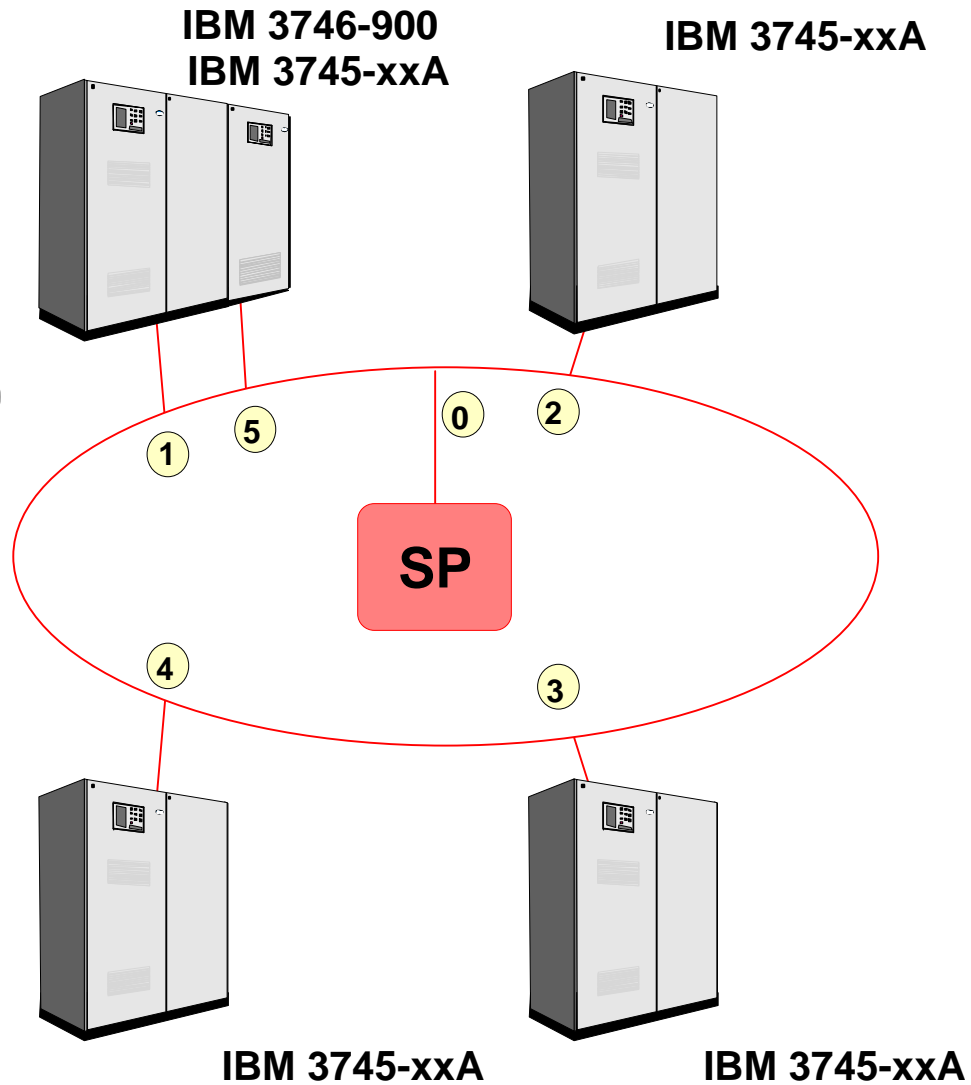

## Service Processor Sharing

# IBM 3745/3746 - SP Sharing summary

- **SP Sharing**
- Up to 4 x 3745-xxA
- +
- Up to 2 x 3746-9x0
- (one 3746 with NNP)

(\*) **Dual NNP**  
 (0, 1, 2, ..., 8) = Connections to the SP Access Unit (SPAU)  
 (8228 required beyond 8 connections)

# IBM 3745/3746 - SP Sharing with 1 x 3746-900

A