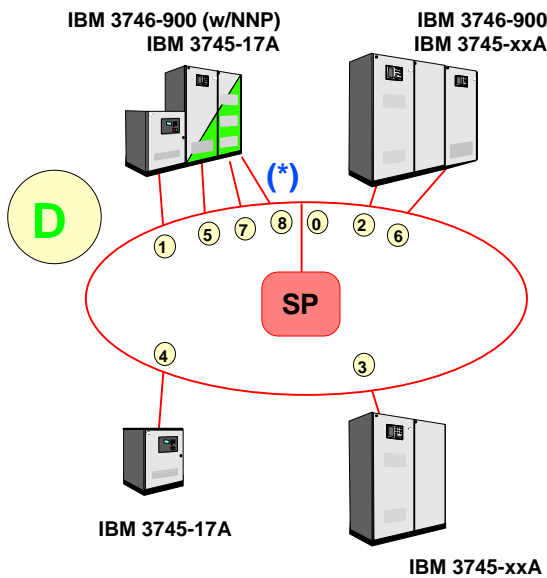

# IBM 3745-xxA IBM 3746 Nways Multiprotocol Controllers Models 900 and 950

December 2, 1997  
(Revision 5)

## Service Processor Sharing

# IBM 3745/3746 - SP Sharing summary

- **SP Sharing**
- Up to 4 x 3745-xxA
- +
- Up to 2 x 3746-9x0
- (one 3746 with NNP)

(\*) **Dual NNP**  
 (0, 1, 2, ..., 8) = Connections to the SP Access Unit (SPAU)  
 (8228 required beyond 8 connections)