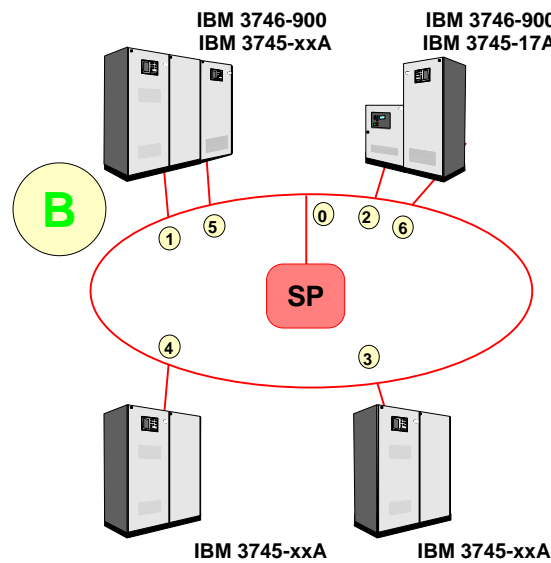

## Service Processor Sharing

# IBM 3745/3746 - SP Sharing summary

- **SP Sharing**
- Up to 4 x 3745-xxA
- +
- Up to 2 x 3746-9x0
- (one 3746 with NNP)

(\*) **Dual NNP**  
 (0, 1, 2, ..., 8) = Connections to the SP Access Unit (SPAU)  
 (8228 required beyond 8 connections)