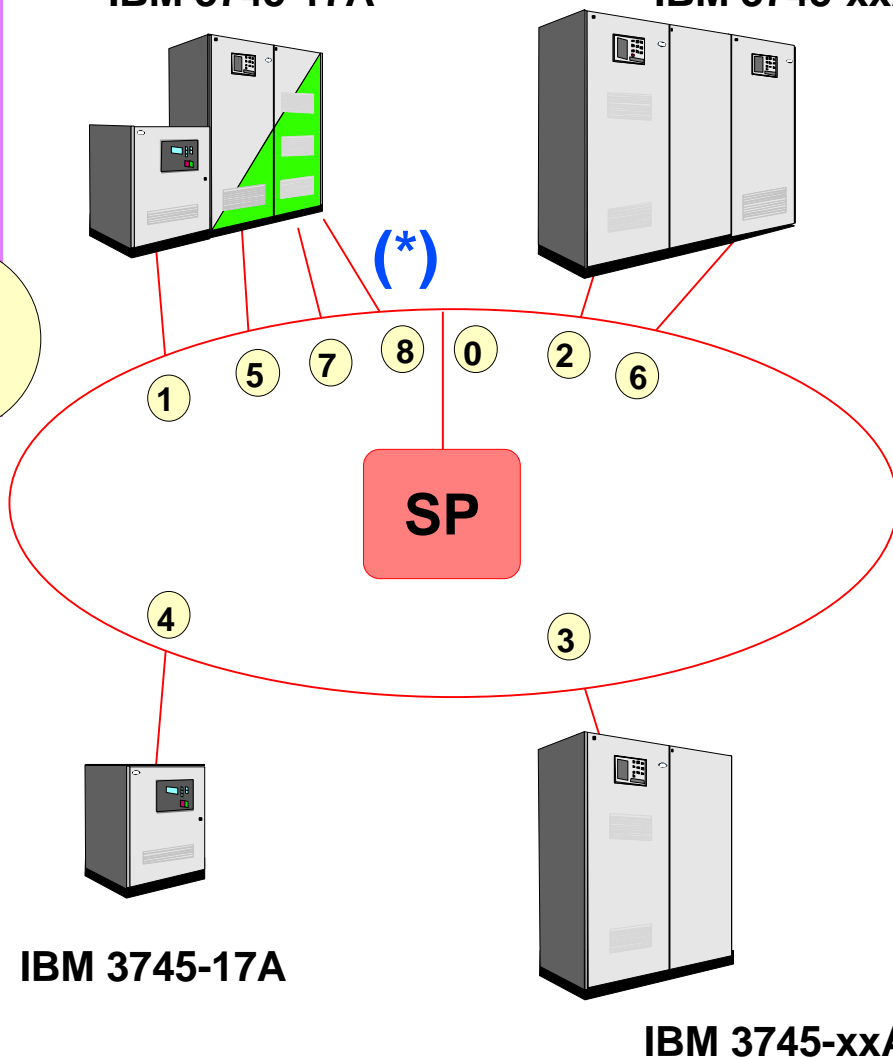

# IBM 3745/3746 - SP Sharing with 1 x 3746-900NN

## Service Processor Sharing

- Up to 4 x 3745-xxA
- Up to 2 x 3746-900
- Up to 1 x NNP (\*)

(\*) NNP : Network Node Processor for APPN/HPR and/or IP routing

# IBM 3745/3746 - SP Sharing with 1 x Dual NNP

IBM 3746-900 (w/NNP)  
IBM 3745-17A

IBM 3746-900  
IBM 3745-xxA

## Service Processor Sharing

- Up to 4 x 3745-xxA
- Up to 2 x 3746-900
- Up to 1 x NNP (\*)
- Up to 1 x Dual NNP (\*)

(\*) NNP : Network Node Processor for APPN/HPR and/or IP routing

(\*) Dual NNP  
(0, 1, 2, ..., 8) = Connections to the SP Access Unit (SPAU)  
(8228 required beyond 8 connections)