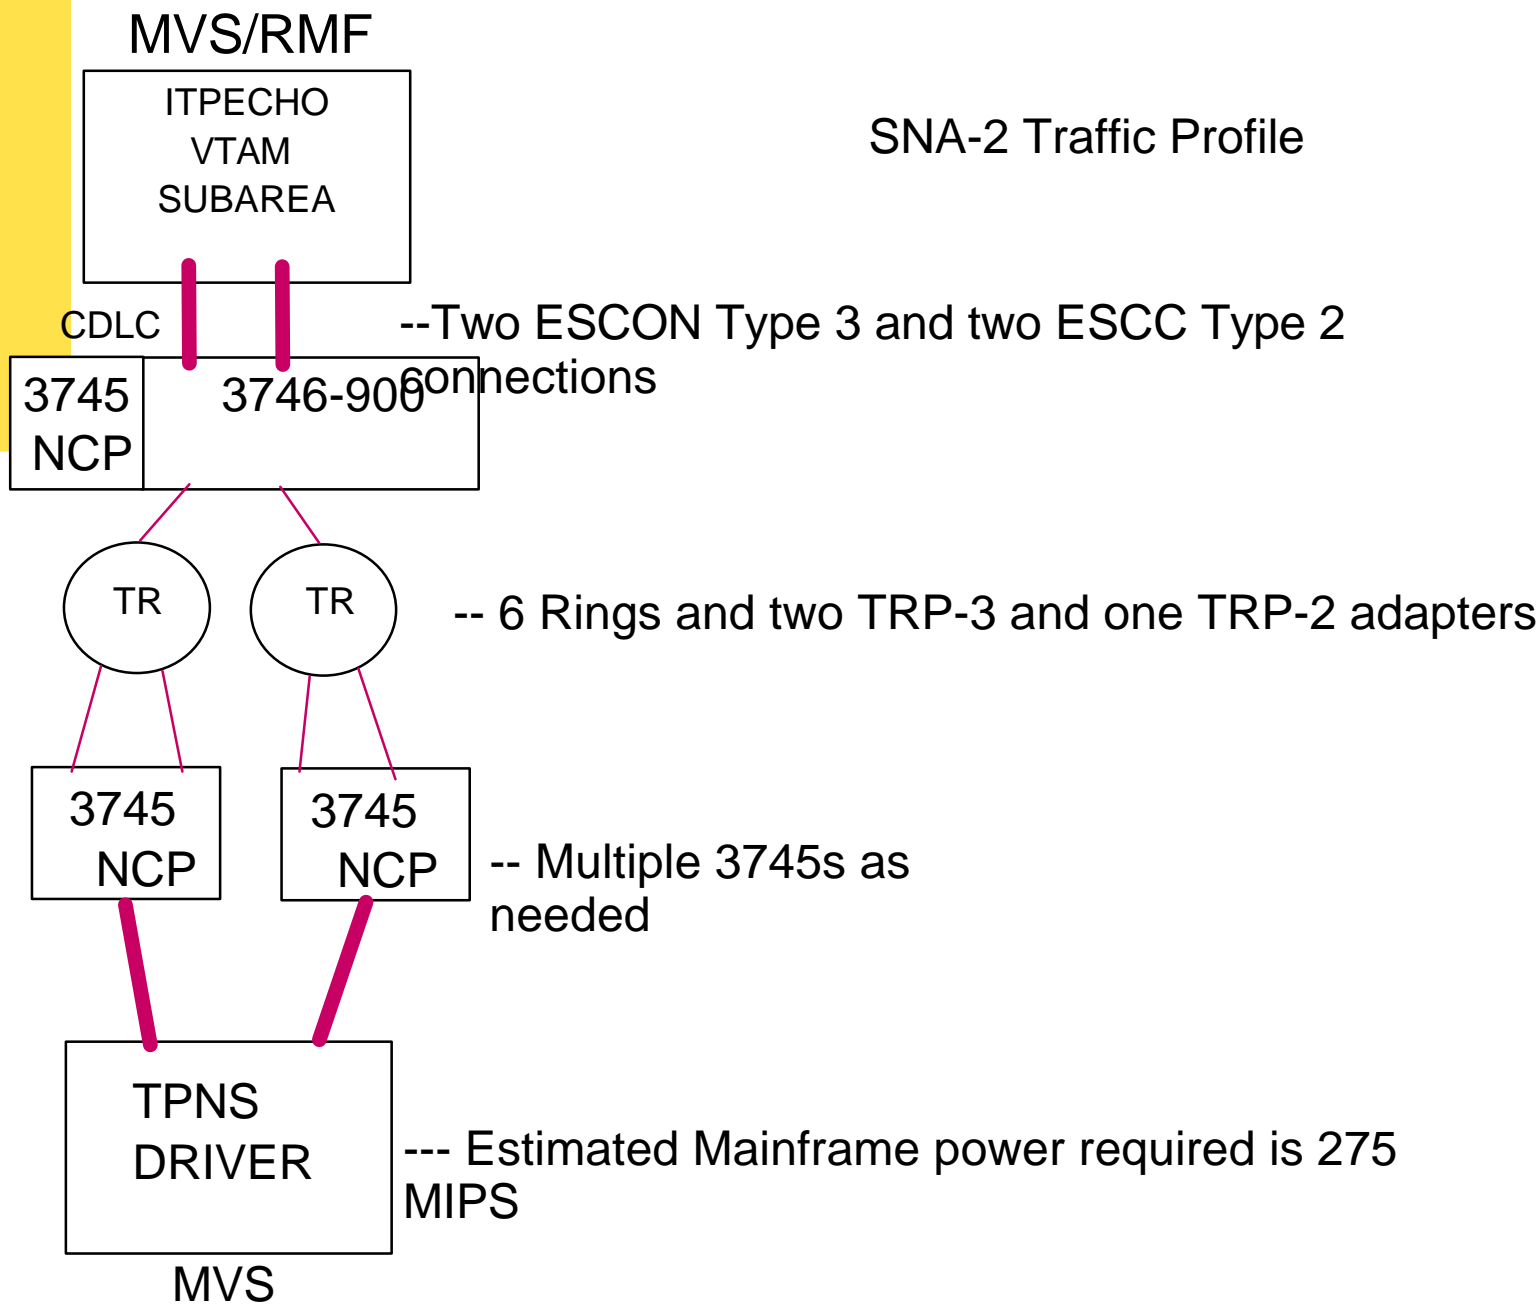

IP Traffic Profile

CDLC

-- two ESCON Type 3 and two ESCC Type 2 connections

3746-900
IP

-- 6 Rings and two TRP-3 and one TRP-2 adapters

TR

TR

- Multiple Netmarks OS/2 Drivers as needed

NETMARKS OS/2
TCP/IP

Test 2 - 3746 in APPN/HPR Mode

- Multiple Netmarks OS/2 Drivers as needed

NETMARKS OS/2
APPN EN

Test 4 - 3746 in SNA Offload (NCP) Mode

Test 36 - 3746 in APPN/ISR Mode

- Multiple Netmarks OS/2 Drivers as needed

NETMARKS OS/2
APPN EN

Test 34 - 3746 in Combined IP/APPN Mode

- Multiple Netmarks OS/2 Drivers as needed

NETMARKS
OS/2
APPN EN

NETMARKS
OS/2
TCP/IP

Test 19 - Cisco in IP Routing Mode

Test 20 - Cisco in SNA Passthrough Mode

Test 32 - Cisco in APPN Passthrough Mode

Test 23 - Cisco in APPN Mode

Test 24 - Cisco in APPN/DLUR Mode

Test 25 - Cisco in Combined IP/APPN Mode

Combined APPN/IP Traffic Profile

-- Two ESCON connections

--Up to 8 Token Ring Connections