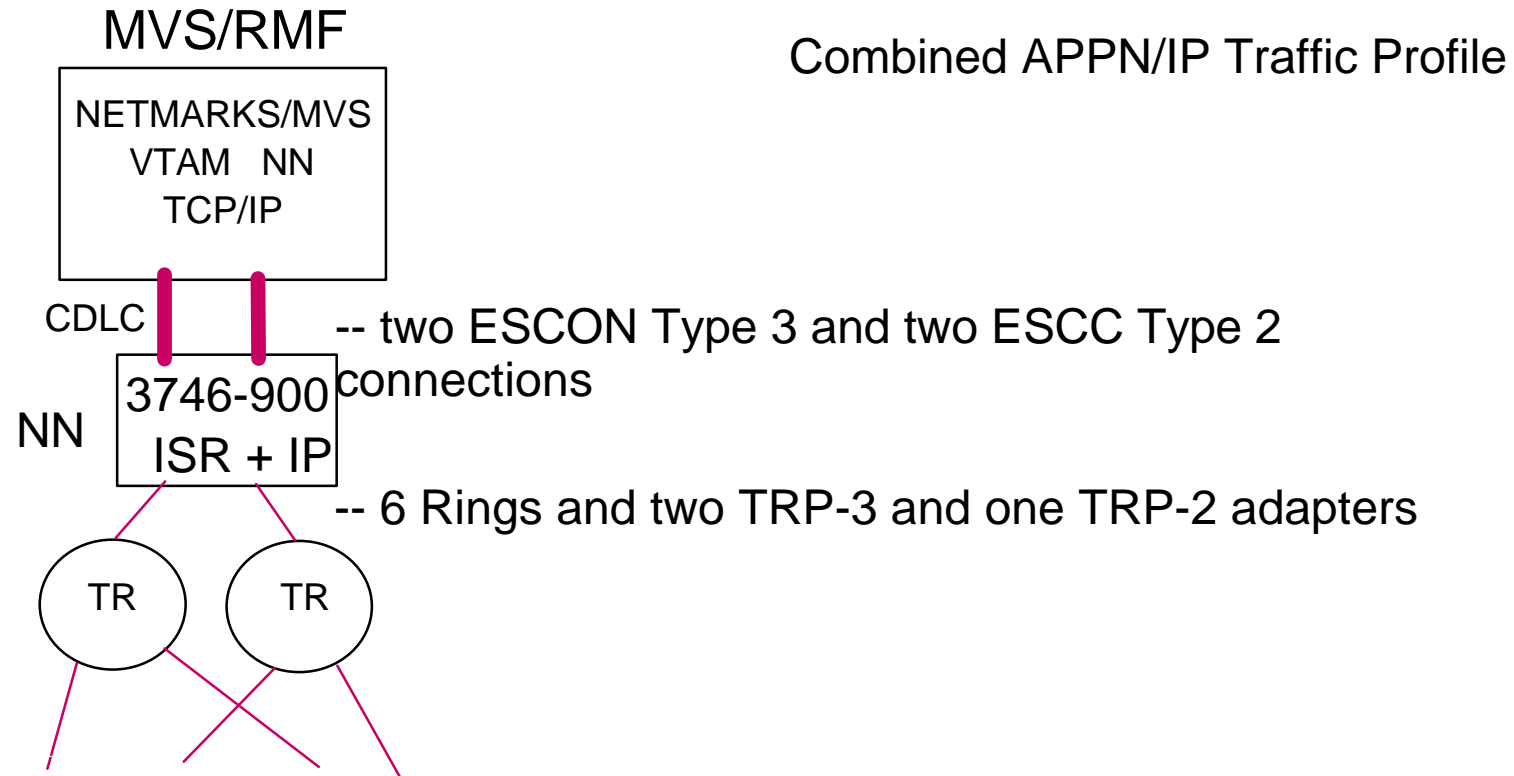

IP Traffic Profile

CDLC

-- two ESCON Type 3 and two ESCC Type 2 connections

3746-900
IP

-- 6 Rings and two TRP-3 and one TRP-2 adapters

TR

TR

- Multiple Netmarks OS/2 Drivers as needed

NETMARKS OS/2
TCP/IP

Test 2 - 3746 in APPN/HPR Mode

- Multiple Netmarks OS/2 Drivers as needed

NETMARKS OS/2
APPN EN

Test 4 - 3746 in SNA Offload (NCP) Mode

Test 36 - 3746 in APPN/ISR Mode

- Multiple Netmarks OS/2 Drivers as needed

NETMARKS OS/2
APPN EN

Test 34 - 3746 in Combined IP/APPN Mode

- Multiple Netmarks OS/2 Drivers as needed

NETMARKS
OS/2
APPN EN

NETMARKS
OS/2
TCP/IP

Test 19 - Cisco in IP Routing Mode

Test 20 - Cisco in SNA Passthrough Mode

Test 32 - Cisco in APPN Passthrough Mode

Test 23 - Cisco in APPN Mode

Test 24 - Cisco in APPN/DLUR Mode

Test 25 - Cisco in Combined IP/APPN Mode

Combined APPN/IP Traffic Profile

-- Two ESCON connections

--Up to 8 Token Ring Connections