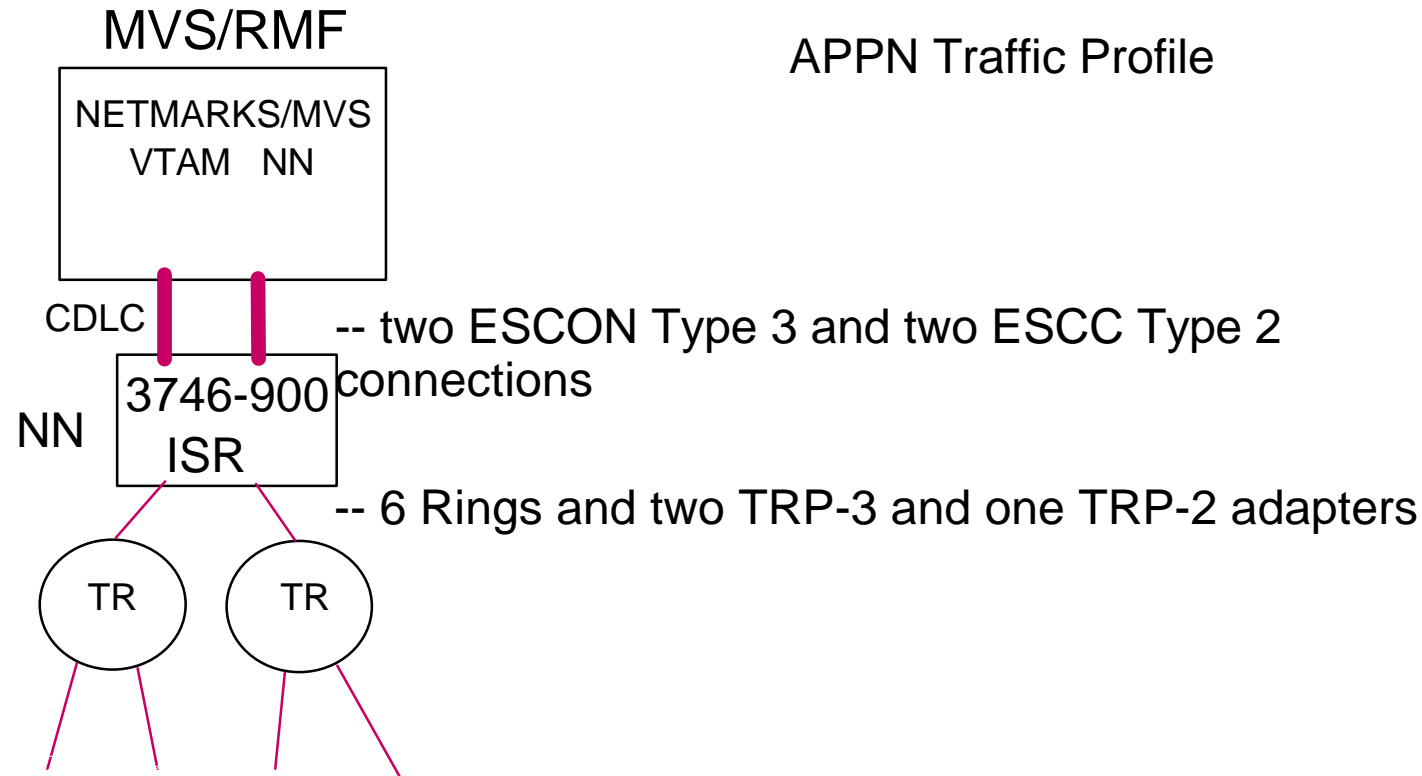

IP Traffic Profile

CDLC

-- two ESCON Type 3 and two ESCC Type 2 connections

3746-900
IP

-- 6 Rings and two TRP-3 and one TRP-2 adapters

TR

TR

- Multiple Netmarks OS/2 Drivers as needed

NETMARKS OS/2
TCP/IP

Test 2 - 3746 in APPN/HPR Mode

- Multiple Netmarks OS/2 Drivers as needed

NETMARKS OS/2
APPN EN

Test 4 - 3746 in SNA Offload (NCP) Mode

Test 36 - 3746 in APPN/ISR Mode

- Multiple Netmarks OS/2 Drivers as needed

NETMARKS OS/2
APPN EN

Test 34 - 3746 in Combined IP/APPN Mode

- Multiple Netmarks OS/2 Drivers as needed

NETMARKS
OS/2
APPN EN

NETMARKS
OS/2
TCP/IP

Test 19 - Cisco in IP Routing Mode

Test 20 - Cisco in SNA Passthrough Mode