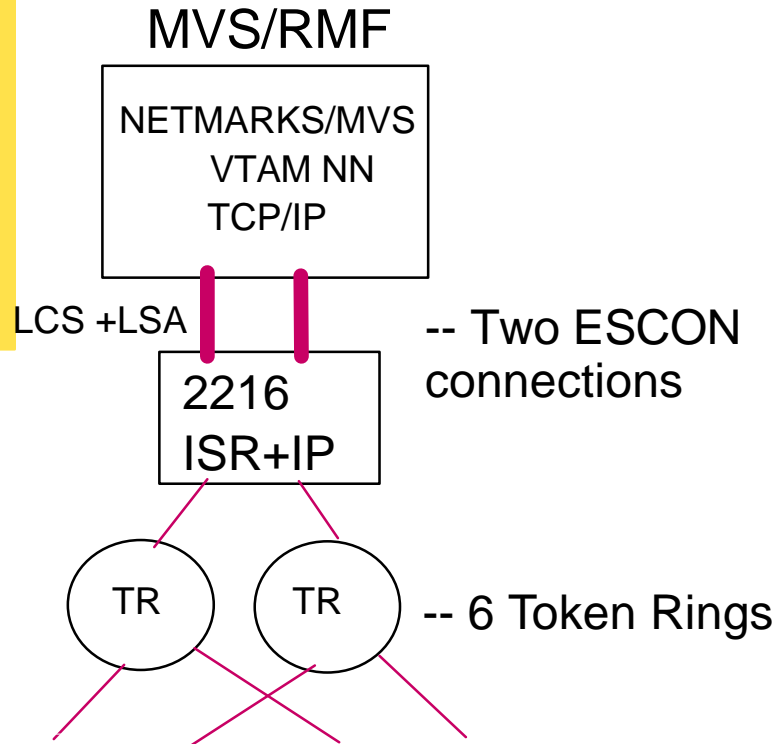

3746

- Test 1 - 3746 in IP routing mode
- Test 2 - 3746 in APPN/HPR mode
- Test 4 - 3746 in SNA Offload (NCP) mode
- Test 36 - 3746 in APPN/ISR mode
- Test 34 - 3746 in Combined IP/APPN mode

Cisco 7507

- Test 19 - Cisco in IP routing mode
- Test 20 - Cisco in SNA passthrough mode
- Test 32 - Cisco in APPN passthrough mode
- Test 23 - Cisco in APPN/ISR mode
- Test 24 - Cisco in APPN/DLUR mode
- Test 25 - Cisco in Combined IP/APPN mode
- Test 29 - Cisco in IP/TN3270 mode

Test 12 - 2216 in IP Routing Mode

Test 13 - 2216 in SNA Passthrough Mode

Test 16 - 2216 in APPN/HPR Mode

Test 30 - 2216 in APPN Passthrough Mode

Test 31 - 2216 in APPN Mode

APPN Traffic Profile

- Multiple Netmarks OS/2 Drivers as needed

NETMARKS OS/2
APPN EN

Test 35 - 2216 in Combined IP/APPN Mode

Combined APPN/IP Traffic Profile

- Multiple Netmarks OS/2 Drivers as needed

NETMARKS
OS/2
APPN EN

NETMARKS
OS/2
TCP/IP

Test 1 - 3746 in IP Routing Mode

IP Traffic Profile

CDLC

-- two ESCON Type 3 and two ESCC Type 2 connections

3746-900
IP

-- 6 Rings and two TRP-3 and one TRP-2 adapters

TR

TR

- Multiple Netmarks OS/2 Drivers as needed