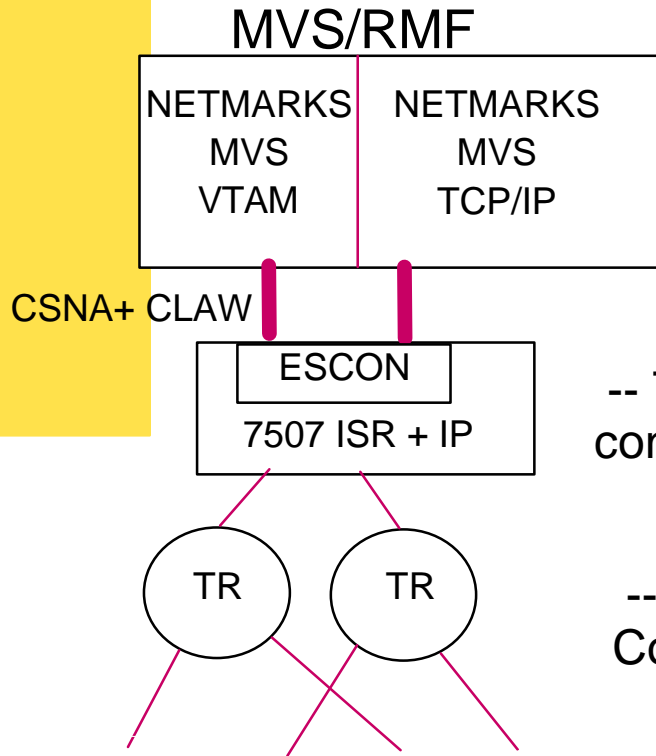

IP Traffic Profile

CDLC

-- two ESCON Type 3 and two ESCC Type 2 connections

3746-900
IP

-- 6 Rings and two TRP-3 and one TRP-2 adapters

TR

TR

- Multiple Netmarks OS/2 Drivers as needed

NETMARKS OS/2
APPN EN

Test 34 - 3746 in Combined IP/APPN Mode

- Multiple Netmarks OS/2 Drivers as needed

NETMARKS
OS/2
APPN EN

NETMARKS
OS/2
TCP/IP

Test 19 - Cisco in IP Routing Mode

Test 20 - Cisco in SNA Passthrough Mode

Test 32 - Cisco in APPN Passthrough Mode

Test 23 - Cisco in APPN Mode

Test 24 - Cisco in APPN/DLUR Mode

Test 25 - Cisco in Combined IP/APPN Mode

Combined APPN/IP Traffic Profile

-- Two ESCON connections

--Up to 8 Token Ring Connections

- Multiple Netmarks OS/2 Drivers as needed

NETMARKS
OS/2
APPN EN

NETMARKS
OS/2
TCP/IP

Test 29 - Cisco in IP/TN3270 Mode