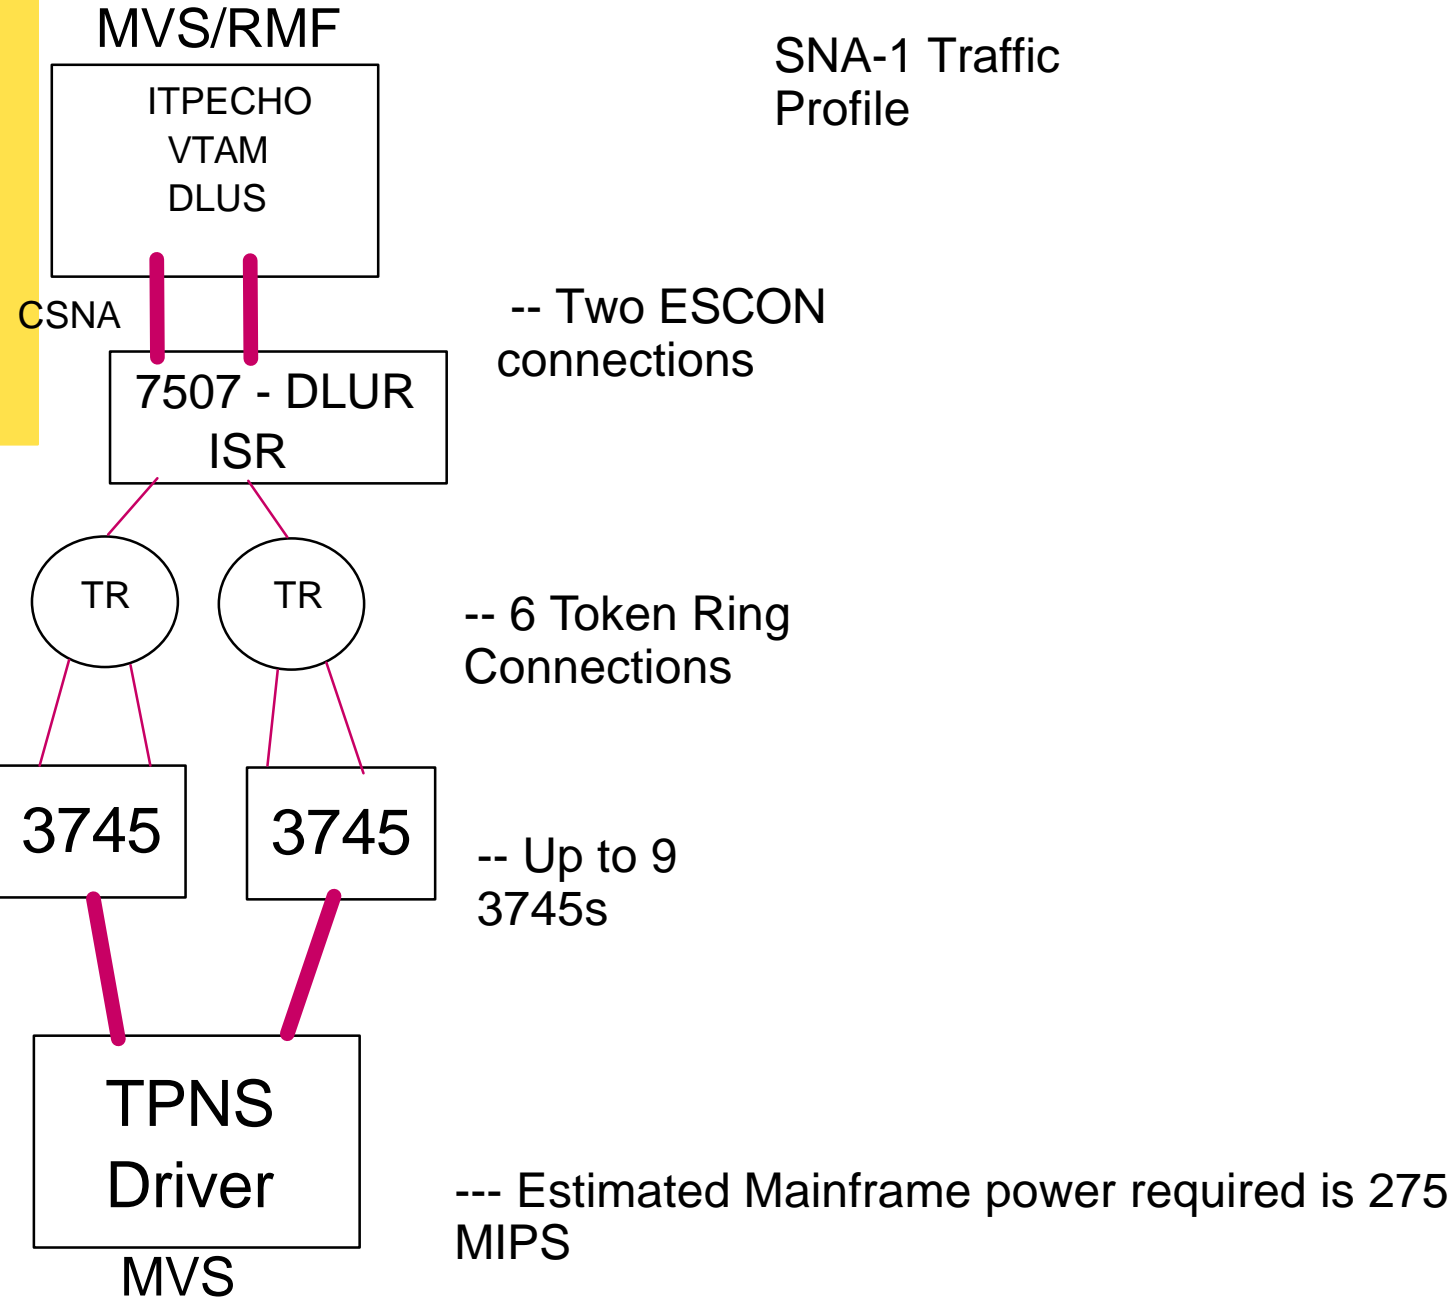

IP Traffic Profile

CDLC

-- two ESCON Type 3 and two ESCC Type 2 connections

3746-900
IP

-- 6 Rings and two TRP-3 and one TRP-2 adapters

TR

TR

- Multiple Netmarks OS/2 Drivers as needed

NETMARKS OS/2
TCP/IP

Test 2 - 3746 in APPN/HPR Mode

- Multiple Netmarks OS/2 Drivers as needed

NETMARKS OS/2
APPN EN

Test 4 - 3746 in SNA Offload (NCP) Mode

Test 36 - 3746 in APPN/ISR Mode

- Multiple Netmarks OS/2 Drivers as needed

NETMARKS OS/2
APPN EN

Test 34 - 3746 in Combined IP/APPN Mode

- Multiple Netmarks OS/2 Drivers as needed

NETMARKS
OS/2
APPN EN

NETMARKS
OS/2
TCP/IP

Test 19 - Cisco in IP Routing Mode

Test 20 - Cisco in SNA Passthrough Mode

Test 32 - Cisco in APPN Passthrough Mode

Test 23 - Cisco in APPN Mode

Test 24 - Cisco in APPN/DLUR Mode

Test 25 - Cisco in Combined IP/APPN Mode

Combined APPN/IP Traffic Profile

-- Two ESCON connections

--Up to 8 Token Ring Connections