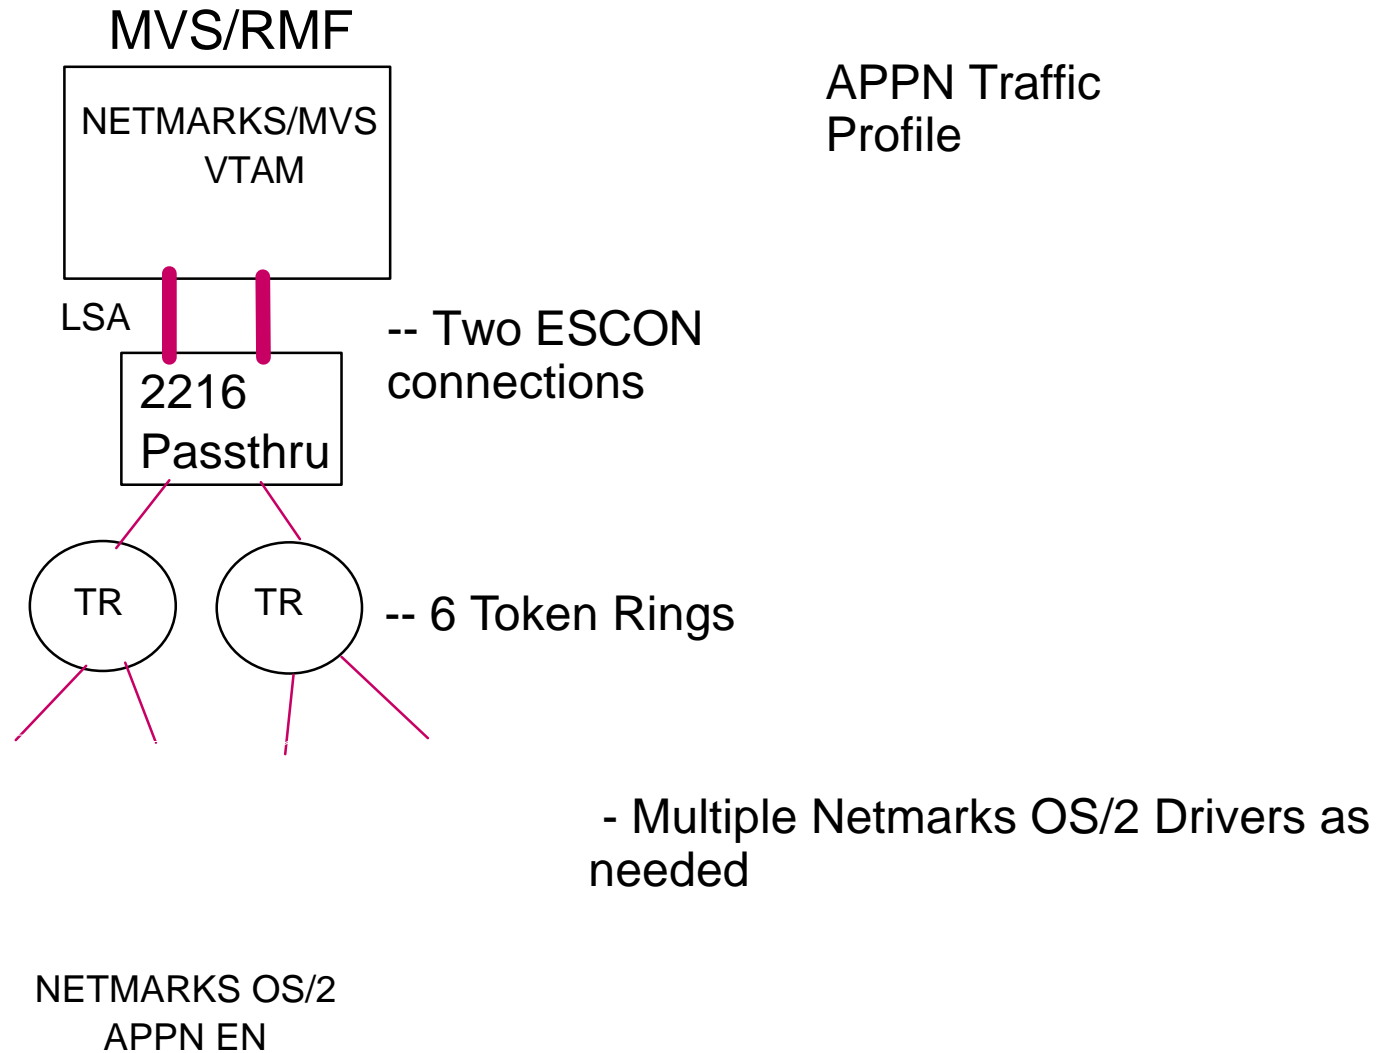

Test 12 - 2216 in IP Routing Mode

Test 13 - 2216 in SNA Passthrough Mode

Test 16 - 2216 in APPN/HPR Mode

Test 30 - 2216 in APPN Passthrough Mode

Test 31 - 2216 in APPN Mode

APPN Traffic Profile

- Multiple Netmarks OS/2 Drivers as needed

NETMARKS OS/2
APPN EN

Test 35 - 2216 in Combined IP/APPN Mode

Combined APPN/IP Traffic Profile

- Multiple Netmarks OS/2 Drivers as needed

NETMARKS
OS/2
APPN EN

NETMARKS
OS/2
TCP/IP

Test 1 - 3746 in IP Routing Mode

IP Traffic Profile

CDLC

-- two ESCON Type 3 and two ESCC Type 2 connections

3746-900
IP

-- 6 Rings and two TRP-3 and one TRP-2 adapters

TR

TR

- Multiple Netmarks OS/2 Drivers as needed