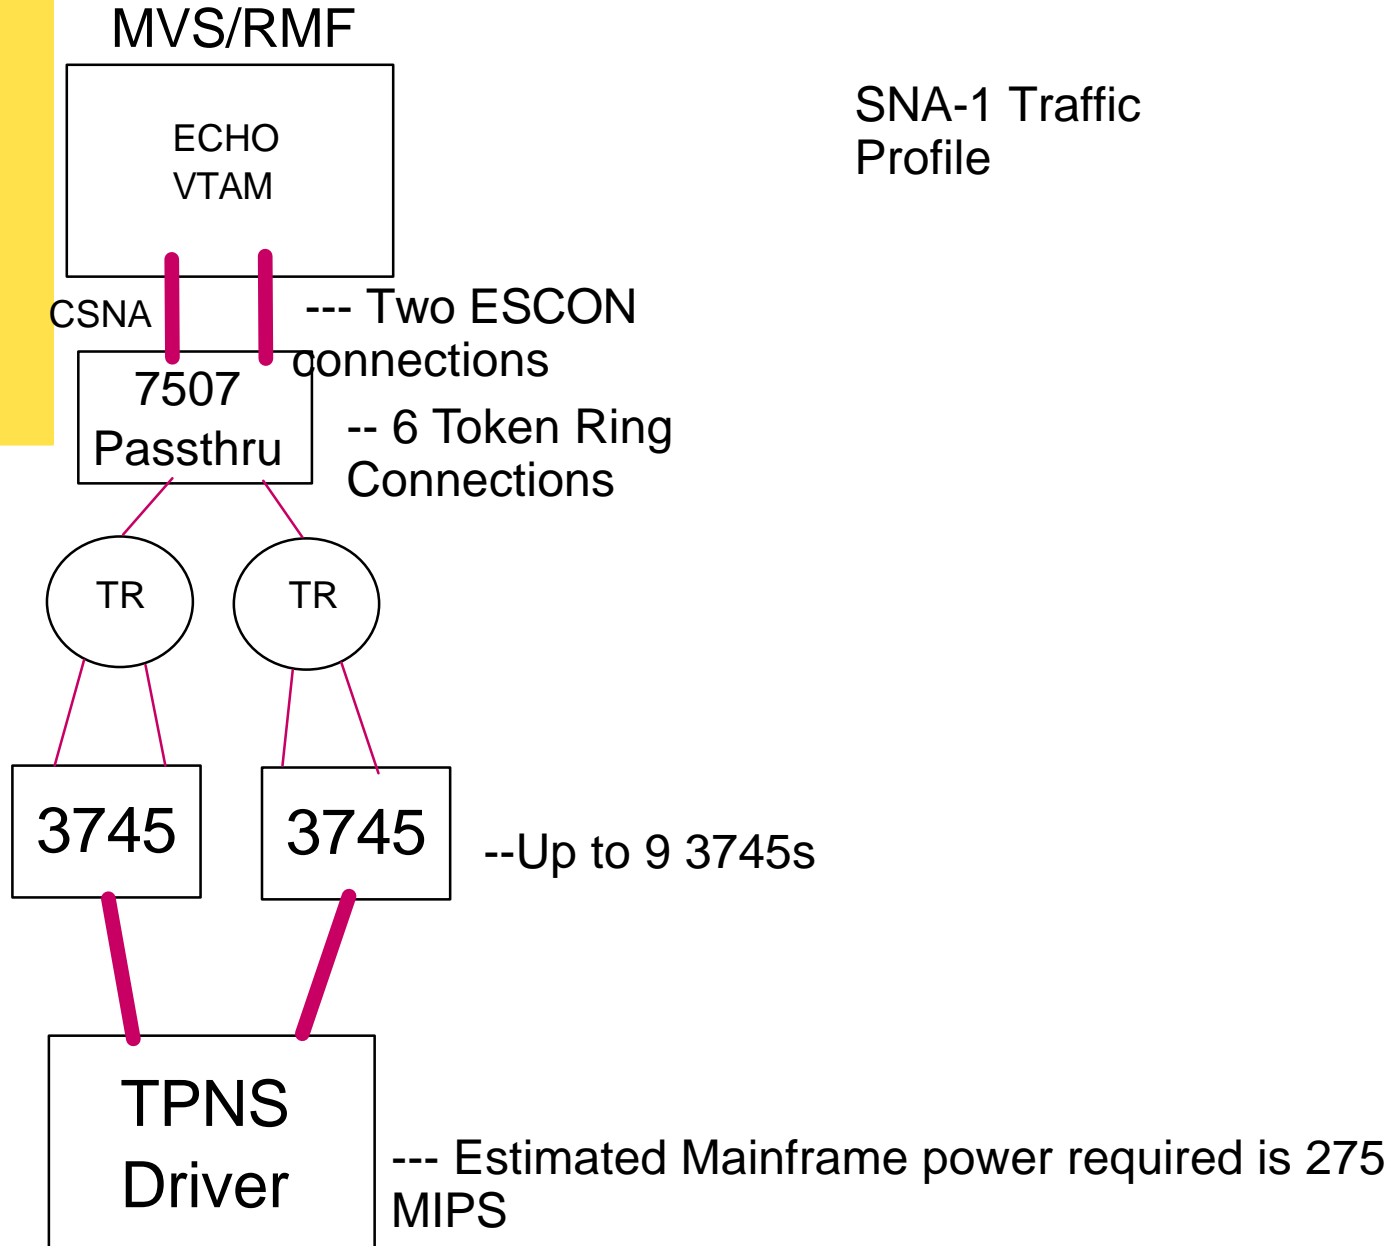

IP Traffic Profile

CDLC

-- two ESCON Type 3 and two ESCC Type 2 connections

3746-900
IP

-- 6 Rings and two TRP-3 and one TRP-2 adapters

TR

TR

- Multiple Netmarks OS/2 Drivers as needed

NETMARKS OS/2
TCP/IP

Test 2 - 3746 in APPN/HPR Mode

- Multiple Netmarks OS/2 Drivers as needed

NETMARKS OS/2
APPN EN

Test 4 - 3746 in SNA Offload (NCP) Mode

Test 36 - 3746 in APPN/ISR Mode

- Multiple Netmarks OS/2 Drivers as needed

NETMARKS OS/2
APPN EN

Test 34 - 3746 in Combined IP/APPN Mode

- Multiple Netmarks OS/2 Drivers as needed

NETMARKS
OS/2
APPN EN

NETMARKS
OS/2
TCP/IP

Test 19 - Cisco in IP Routing Mode

Test 20 - Cisco in SNA Passthrough Mode

Test 32 - Cisco in APPN Passthrough Mode

Test 23 - Cisco in APPN Mode

Test 24 - Cisco in APPN/DLUR Mode

Test 25 - Cisco in Combined IP/APPN Mode

Combined APPN/IP Traffic Profile

-- Two ESCON connections

--Up to 8 Token Ring Connections