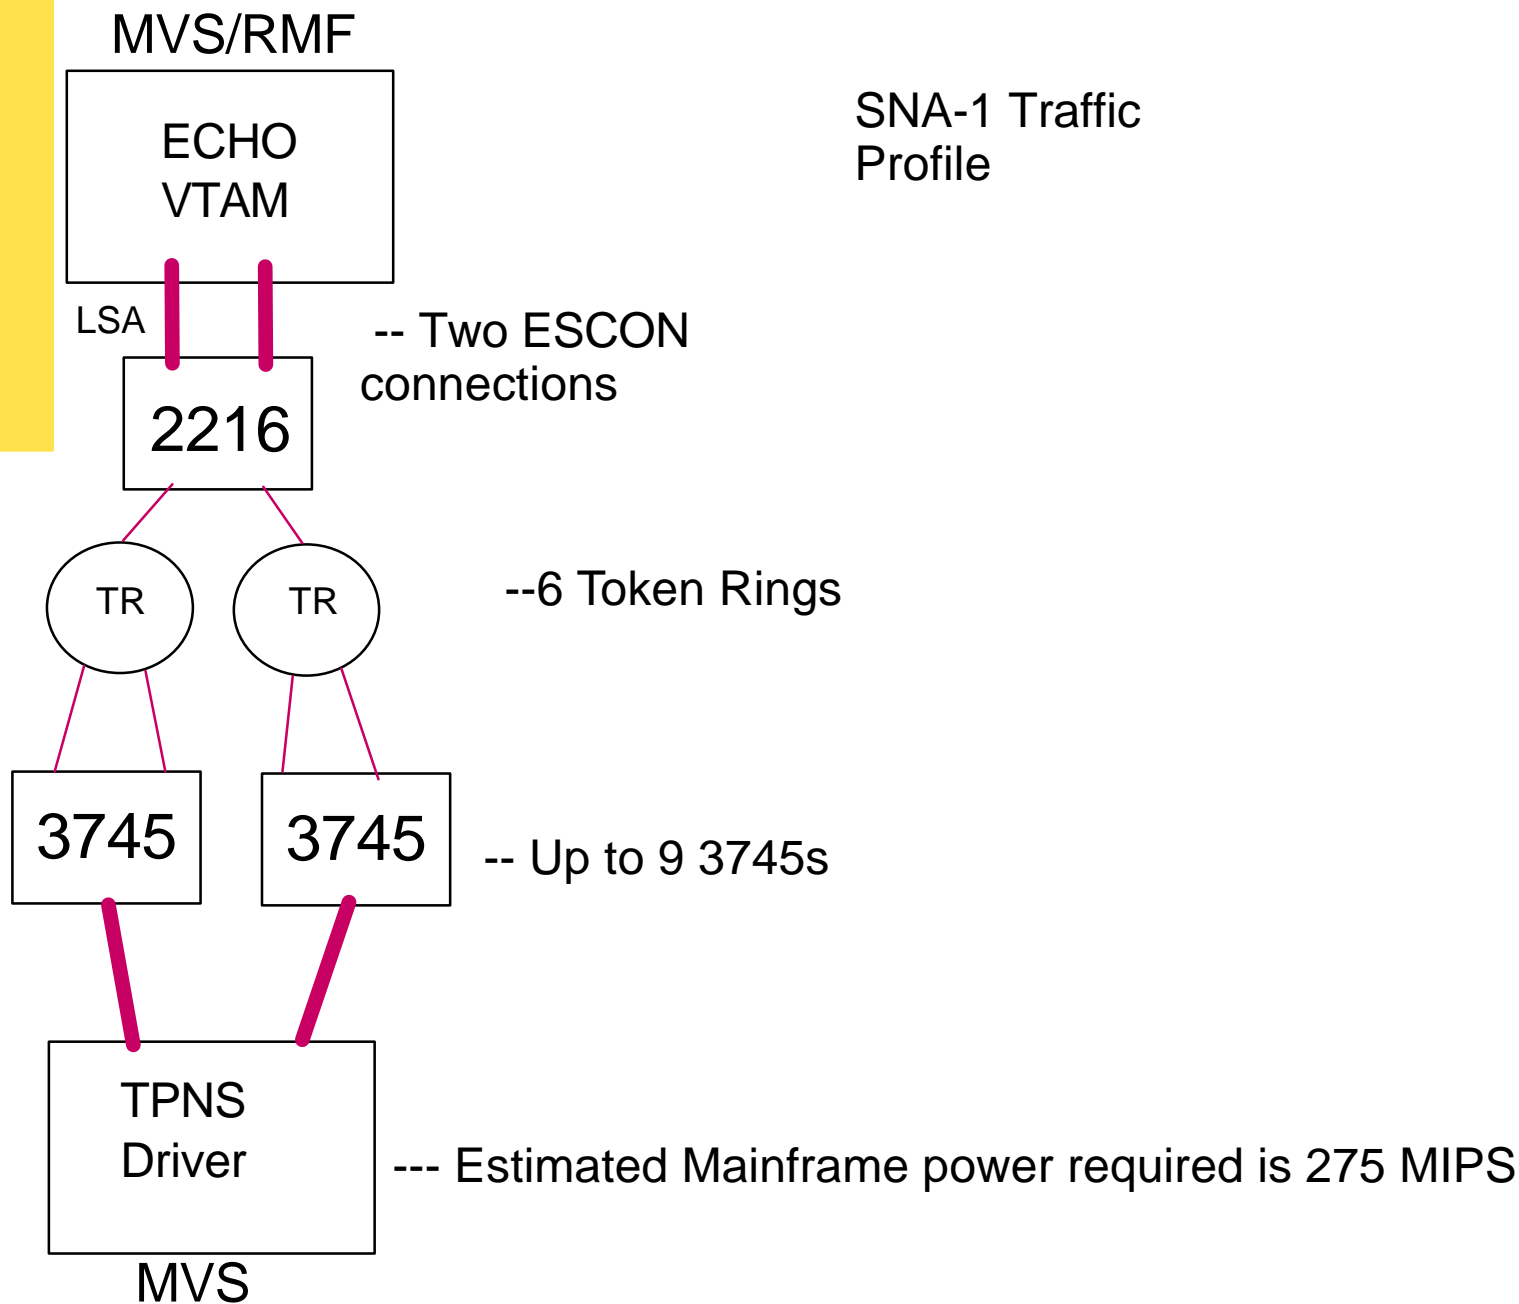

Backup Information

WSC Benchmark Test Case Summary

2216

- Test 12 - 2216 in IP routing mode
- Test 13 - 2216 in SNA passthrough mode
- Test 16 - 2216 in APPN/HPR mode
- Test 30 - 2216 in APPN passthrough mode
- Test 31 - 2216 in APPN/ISR mode
- Test 35 - 2216 in Combined IP/APPN mode

3746

- Test 1 - 3746 in IP routing mode
- Test 2 - 3746 in APPN/HPR mode
- Test 4 - 3746 in SNA Offload (NCP) mode
- Test 36 - 3746 in APPN/ISR mode
- Test 34 - 3746 in Combined IP/APPN mode

Cisco 7507

- Test 19 - Cisco in IP routing mode
- Test 20 - Cisco in SNA passthrough mode
- Test 32 - Cisco in APPN passthrough mode
- Test 23 - Cisco in APPN/ISR mode
- Test 24 - Cisco in APPN/DLUR mode
- Test 25 - Cisco in Combined IP/APPN mode
- Test 29 - Cisco in IP/TN3270 mode

Test 12 - 2216 in IP Routing Mode

Test 13 - 2216 in SNA Passthrough Mode

Test 16 - 2216 in APPN/HPR Mode

Test 30 - 2216 in APPN Passthrough Mode

Test 31 - 2216 in APPN Mode

APPN Traffic Profile

- Multiple Netmarks OS/2 Drivers as needed

IP Traffic Profile

CDLC

-- two ESCON Type 3 and two ESCC Type 2 connections

3746-900
IP

-- 6 Rings and two TRP-3 and one TRP-2 adapters

TR

TR

- Multiple Netmarks OS/2 Drivers as needed