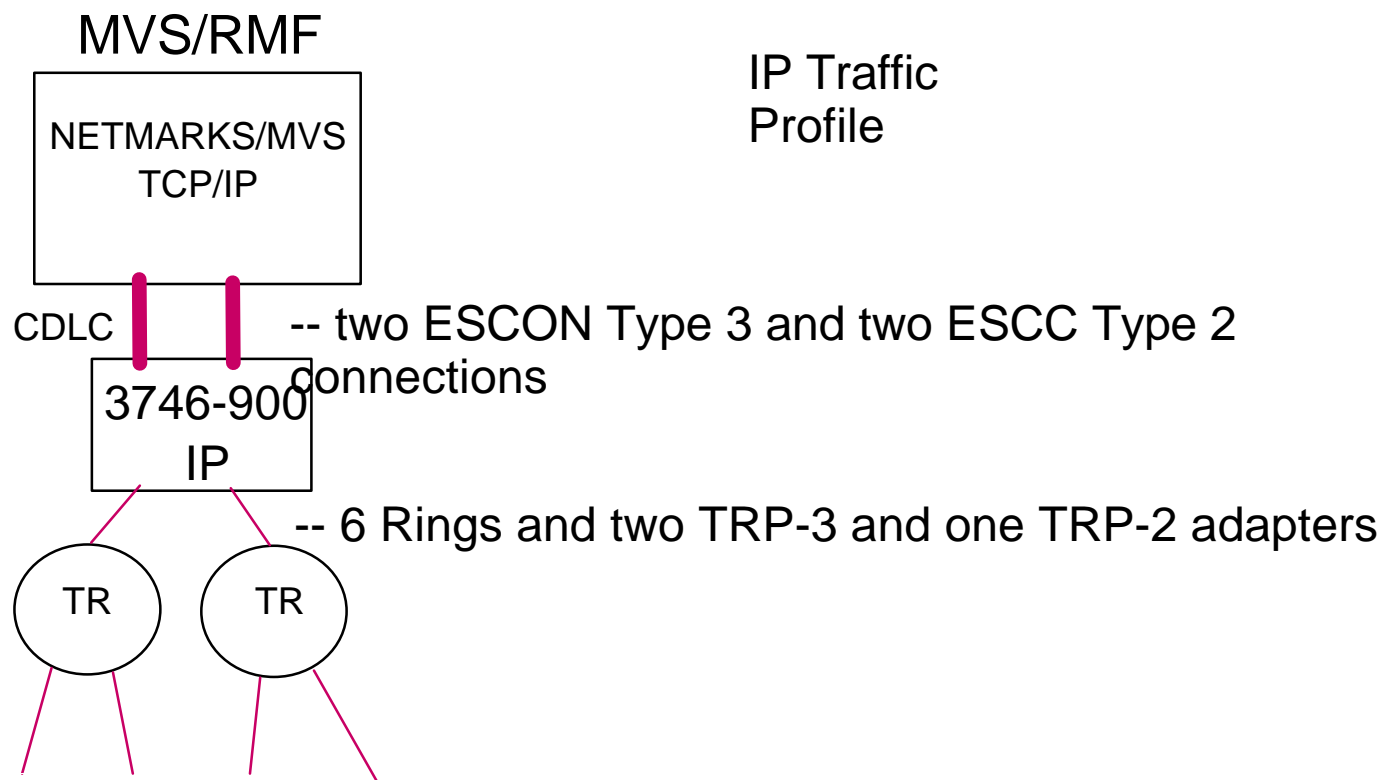

NETMARKS OS/2
APPN EN

Test 35 - 2216 in Combined IP/APPN Mode

Combined APPN/IP Traffic Profile

- Multiple Netmarks OS/2 Drivers as needed

NETMARKS
OS/2
APPN EN

NETMARKS
OS/2
TCP/IP

Test 1 - 3746 in IP Routing Mode

IP Traffic Profile

CDLC

-- two ESCON Type 3 and two ESCC Type 2 connections

3746-900
IP

-- 6 Rings and two TRP-3 and one TRP-2 adapters

TR

TR

- Multiple Netmarks OS/2 Drivers as needed