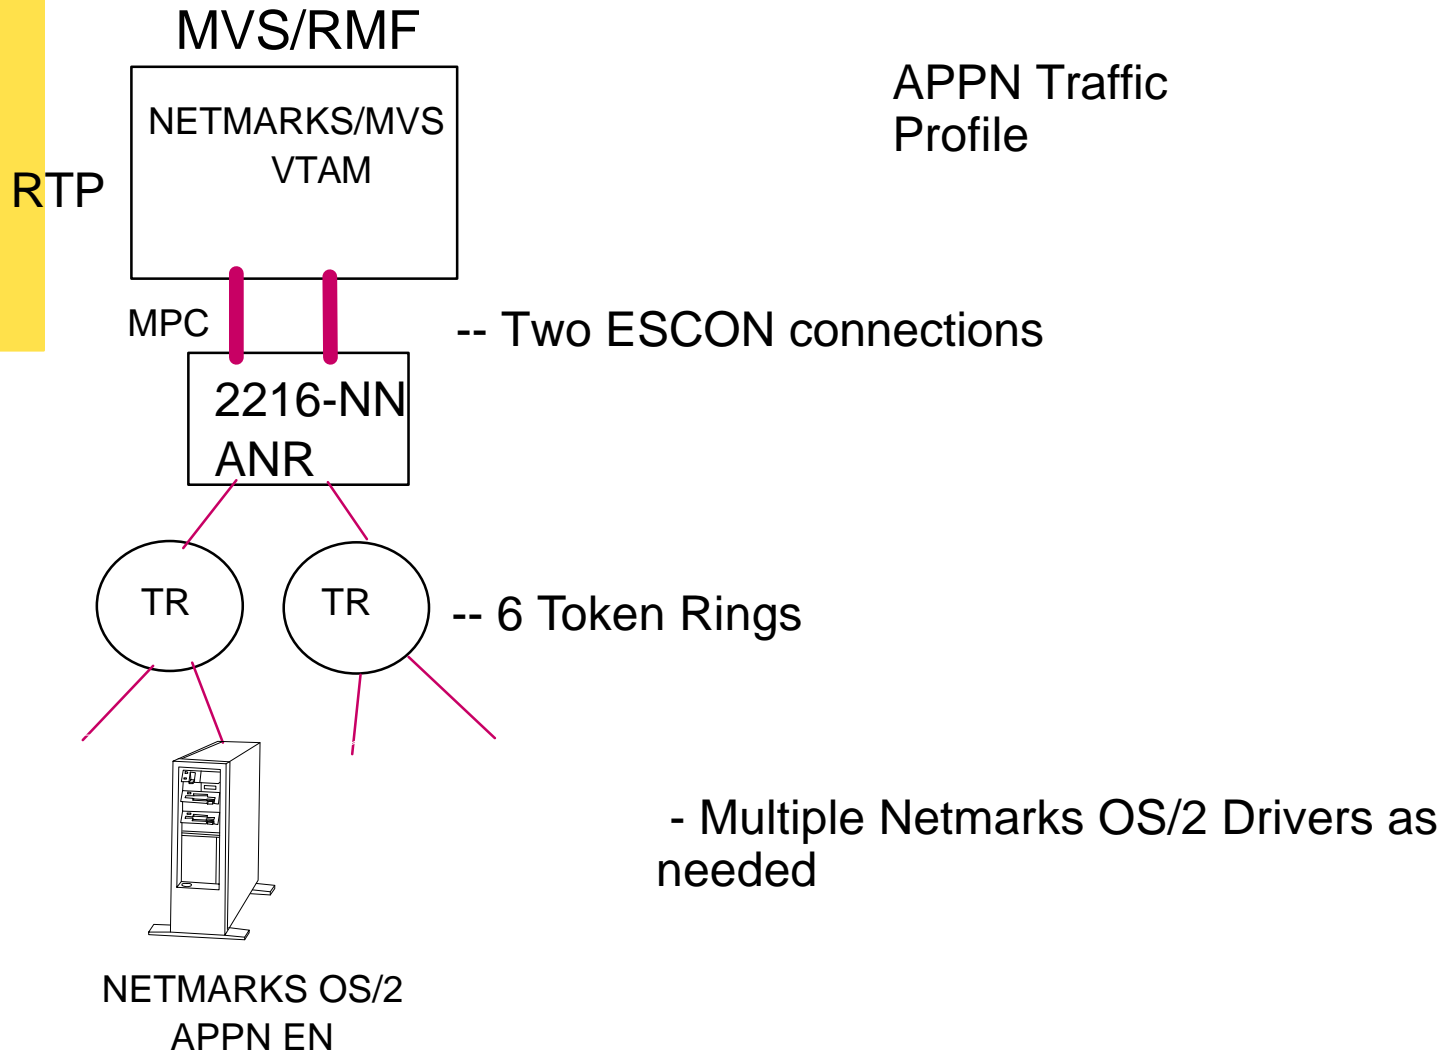

Backup Information

WSC Benchmark Test Case Summary

2216

- Test 12 - 2216 in IP routing mode
- Test 13 - 2216 in SNA passthrough mode
- Test 16 - 2216 in APPN/HPR mode
- Test 30 - 2216 in APPN passthrough mode
- Test 31 - 2216 in APPN/ISR mode
- Test 35 - 2216 in Combined IP/APPN mode

3746

- Test 1 - 3746 in IP routing mode
- Test 2 - 3746 in APPN/HPR mode
- Test 4 - 3746 in SNA Offload (NCP) mode
- Test 36 - 3746 in APPN/ISR mode
- Test 34 - 3746 in Combined IP/APPN mode

Cisco 7507

- Test 19 - Cisco in IP routing mode
- Test 20 - Cisco in SNA passthrough mode
- Test 32 - Cisco in APPN passthrough mode
- Test 23 - Cisco in APPN/ISR mode
- Test 24 - Cisco in APPN/DLUR mode
- Test 25 - Cisco in Combined IP/APPN mode
- Test 29 - Cisco in IP/TN3270 mode

Test 12 - 2216 in IP Routing Mode

Test 13 - 2216 in SNA Passthrough Mode

Test 16 - 2216 in APPN/HPR Mode

Test 30 - 2216 in APPN Passthrough Mode

Test 31 - 2216 in APPN Mode

APPN Traffic Profile

- Multiple Netmarks OS/2 Drivers as needed

IP Traffic Profile

CDLC

-- two ESCON Type 3 and two ESCC Type 2 connections

3746-900
IP

-- 6 Rings and two TRP-3 and one TRP-2 adapters

TR

TR

- Multiple Netmarks OS/2 Drivers as needed