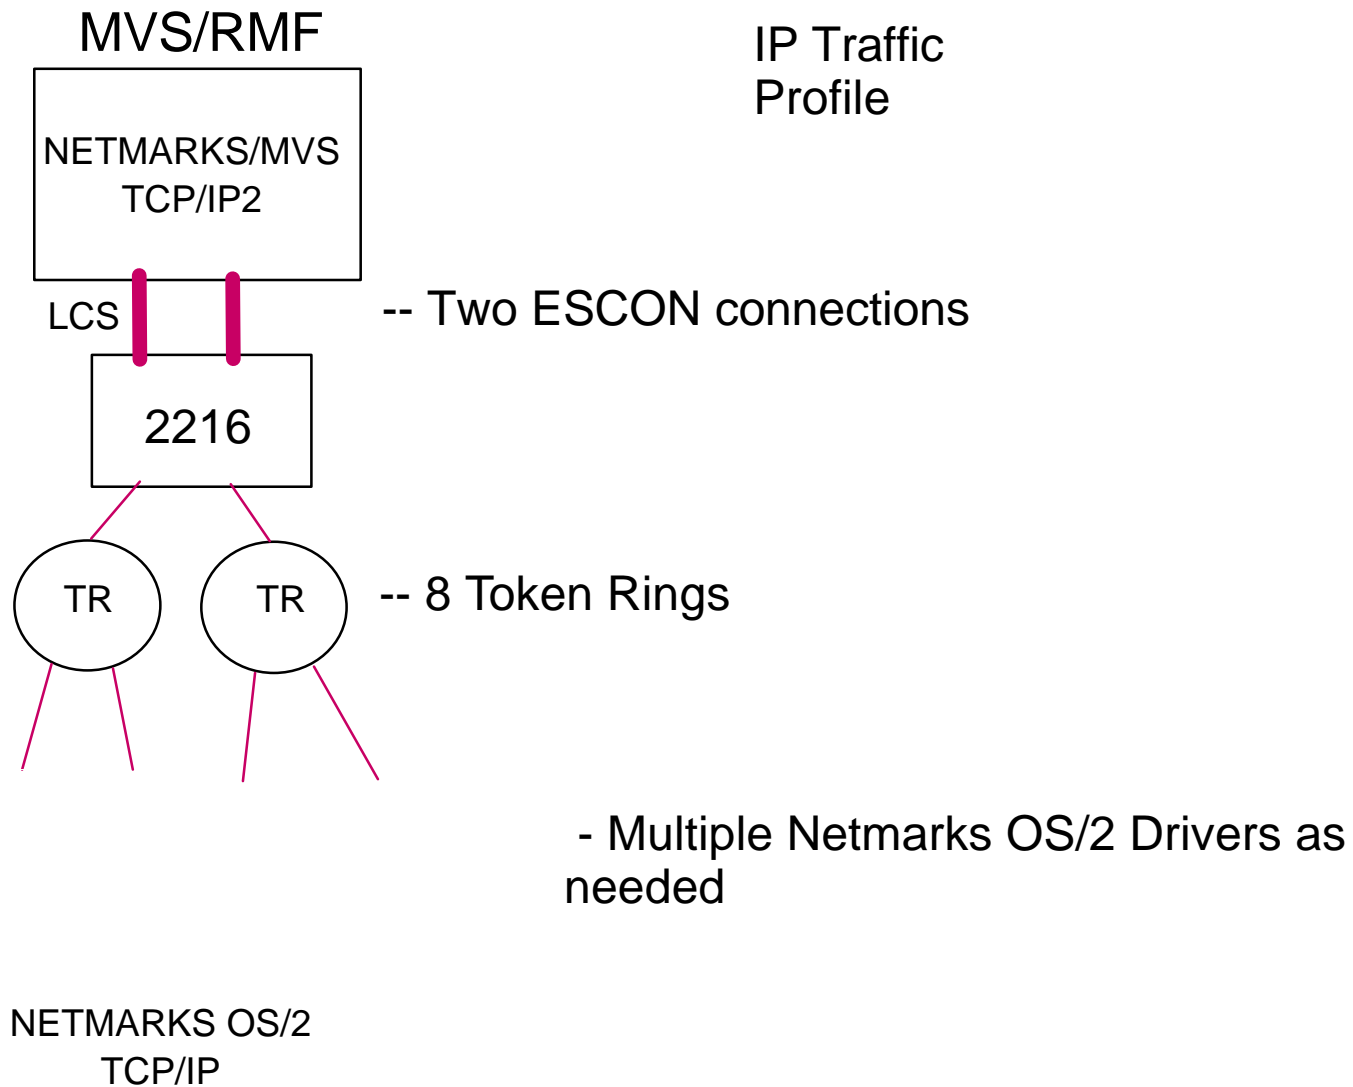

Test 12 - 2216 in IP Routing Mode