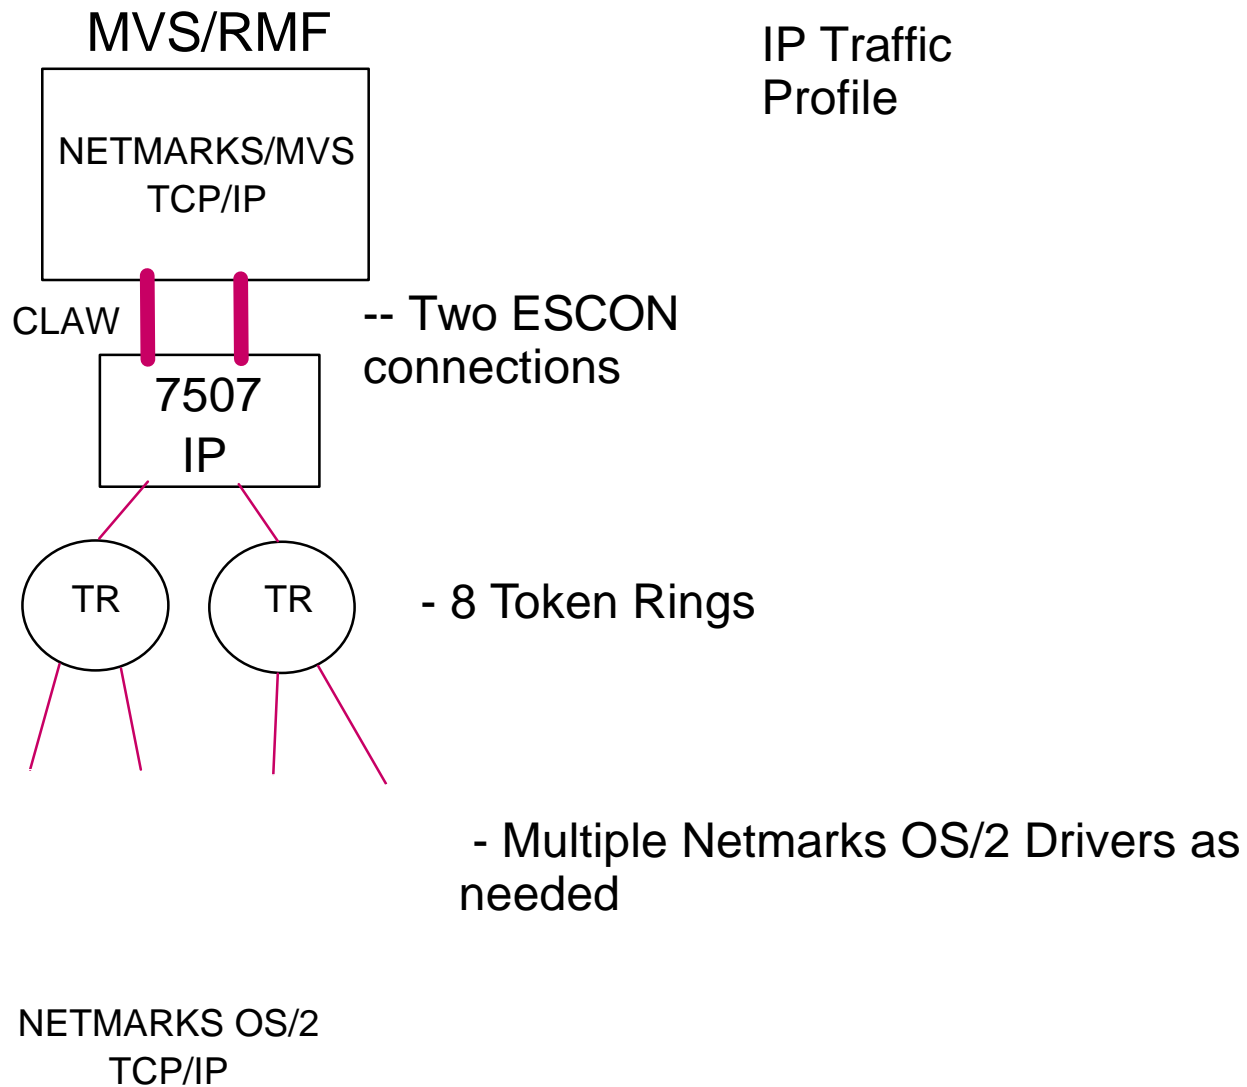

IP Traffic Profile

CDLC

-- two ESCON Type 3 and two ESCC Type 2 connections

3746-900
IP

-- 6 Rings and two TRP-3 and one TRP-2 adapters

TR

TR

- Multiple Netmarks OS/2 Drivers as needed

NETMARKS OS/2
TCP/IP

Test 2 - 3746 in APPN/HPR Mode

- Multiple Netmarks OS/2 Drivers as needed

NETMARKS OS/2
APPN EN

Test 4 - 3746 in SNA Offload (NCP) Mode

Test 36 - 3746 in APPN/ISR Mode

- Multiple Netmarks OS/2 Drivers as needed

NETMARKS OS/2
APPN EN

Test 34 - 3746 in Combined IP/APPN Mode

- Multiple Netmarks OS/2 Drivers as needed

NETMARKS
OS/2
APPN EN

NETMARKS
OS/2
TCP/IP

Test 19 - Cisco in IP Routing Mode

Test 20 - Cisco in SNA Passthrough Mode

Test 32 - Cisco in APPN Passthrough Mode

Test 23 - Cisco in APPN Mode

Test 24 - Cisco in APPN/DLUR Mode

Test 25 - Cisco in Combined IP/APPN Mode

Combined APPN/IP Traffic Profile

-- Two ESCON connections

--Up to 8 Token Ring Connections