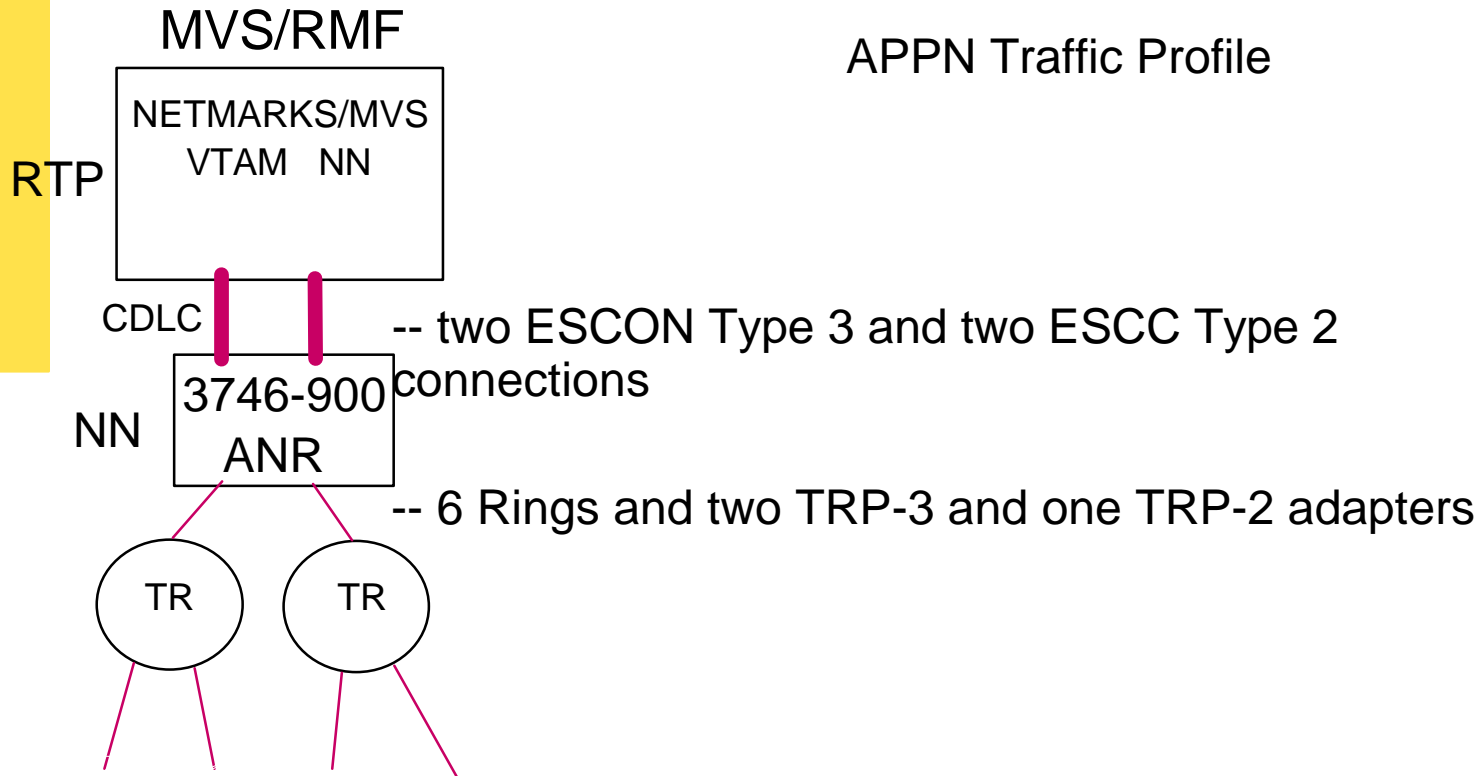

Test 2 - 3746 in APPN/HPR Mode

- Multiple Netmarks OS/2 Drivers as needed

NETMARKS OS/2
APPN EN