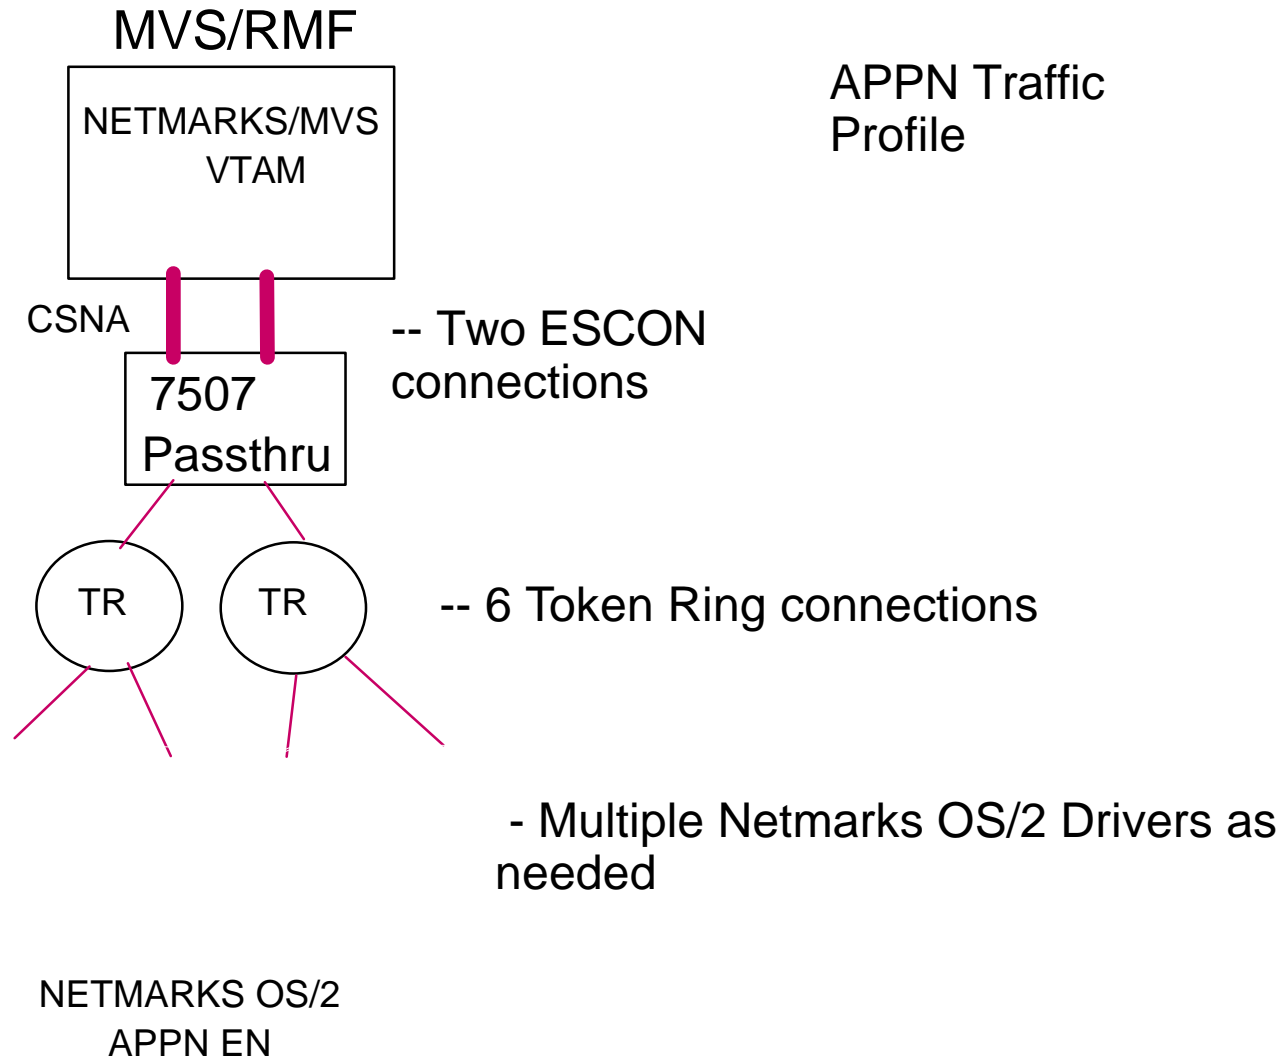

IP Traffic Profile

CDLC

-- two ESCON Type 3 and two ESCC Type 2 connections

3746-900
IP

-- 6 Rings and two TRP-3 and one TRP-2 adapters

TR

TR

- Multiple Netmarks OS/2 Drivers as needed

NETMARKS OS/2
TCP/IP

Test 2 - 3746 in APPN/HPR Mode

- Multiple Netmarks OS/2 Drivers as needed

NETMARKS OS/2
APPN EN

Test 4 - 3746 in SNA Offload (NCP) Mode

Test 36 - 3746 in APPN/ISR Mode

- Multiple Netmarks OS/2 Drivers as needed

NETMARKS OS/2
APPN EN

Test 34 - 3746 in Combined IP/APPN Mode

- Multiple Netmarks OS/2 Drivers as needed

NETMARKS
OS/2
APPN EN

NETMARKS
OS/2
TCP/IP

Test 19 - Cisco in IP Routing Mode

Test 20 - Cisco in SNA Passthrough Mode

Test 32 - Cisco in APPN Passthrough Mode

Test 23 - Cisco in APPN Mode

Test 24 - Cisco in APPN/DLUR Mode

Test 25 - Cisco in Combined IP/APPN Mode

Combined APPN/IP Traffic Profile

-- Two ESCON connections

--Up to 8 Token Ring Connections