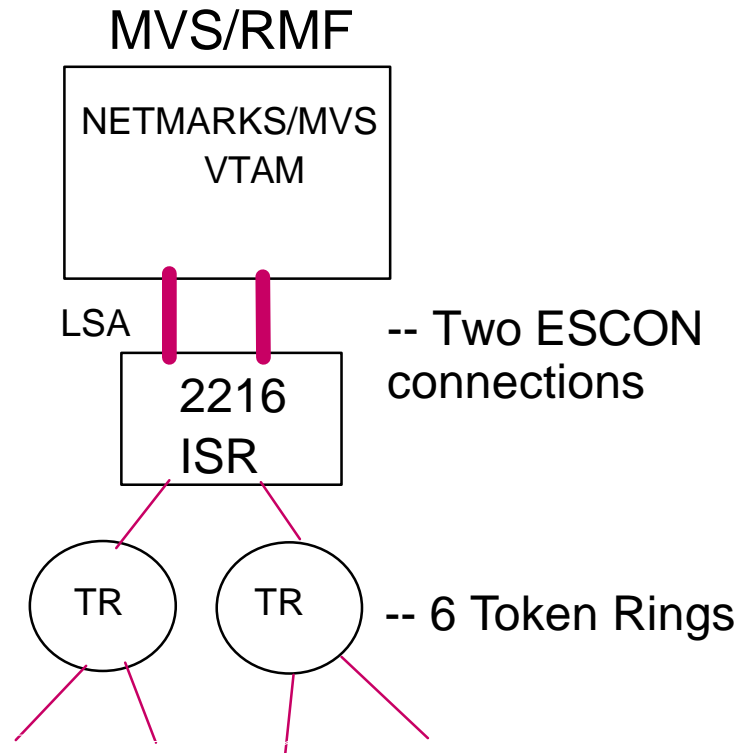

Test 12 - 2216 in IP Routing Mode

Test 13 - 2216 in SNA Passthrough Mode

Test 16 - 2216 in APPN/HPR Mode

Test 30 - 2216 in APPN Passthrough Mode

Test 31 - 2216 in APPN Mode

APPN Traffic Profile

- Multiple Netmarks OS/2 Drivers as needed

NETMARKS OS/2
APPN EN

Test 35 - 2216 in Combined IP/APPN Mode

Combined APPN/IP Traffic Profile

- Multiple Netmarks OS/2 Drivers as needed

NETMARKS
OS/2
APPN EN

NETMARKS
OS/2
TCP/IP

Test 1 - 3746 in IP Routing Mode

IP Traffic Profile

CDLC

-- two ESCON Type 3 and two ESCC Type 2 connections

3746-900
IP

-- 6 Rings and two TRP-3 and one TRP-2 adapters

TR

TR

- Multiple Netmarks OS/2 Drivers as needed