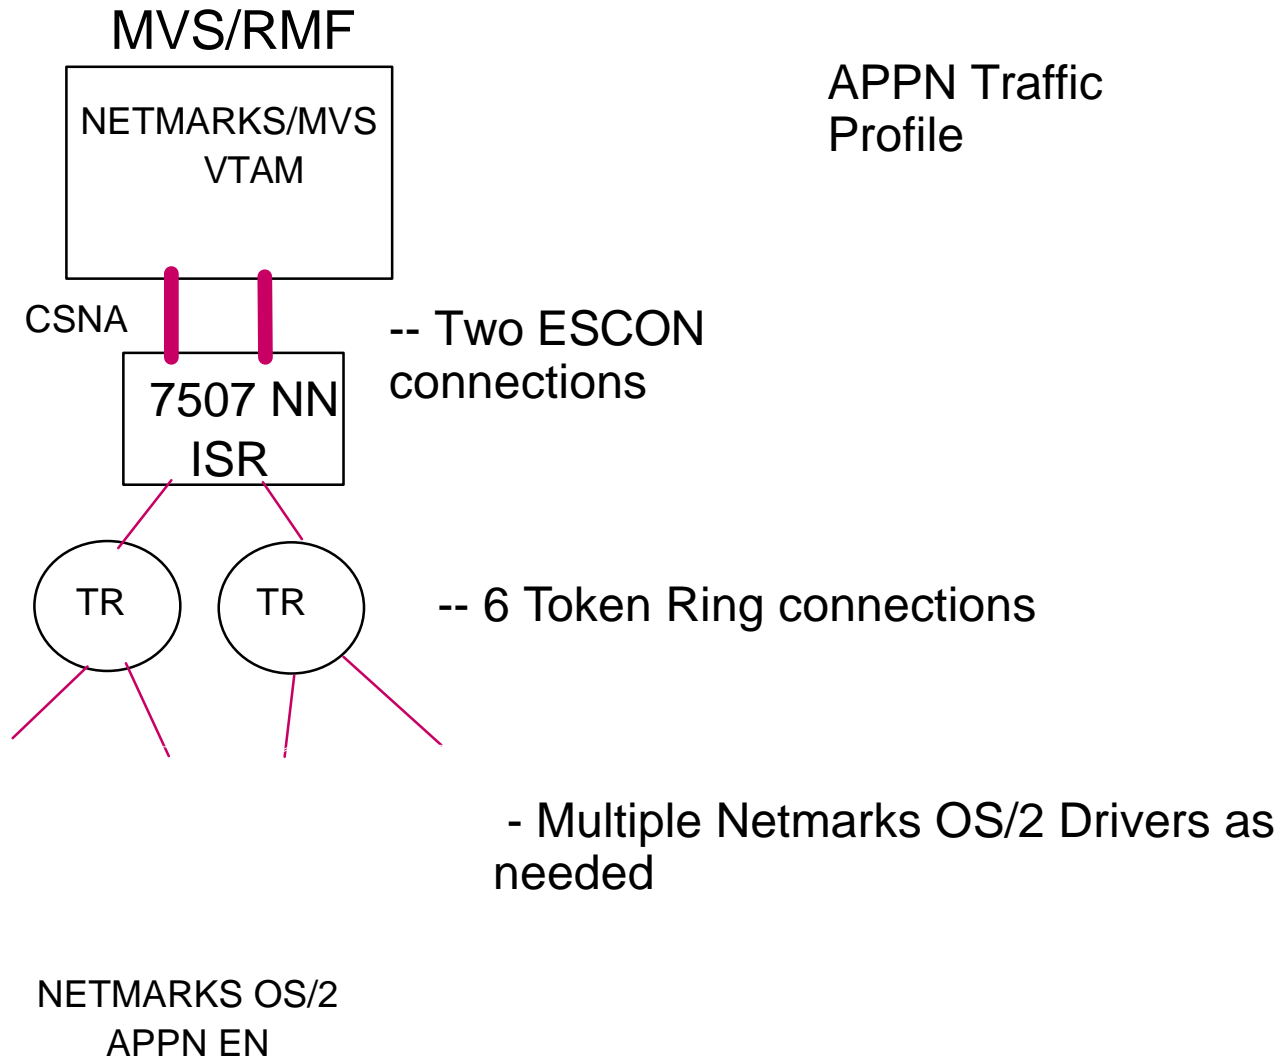

IP Traffic Profile

CDLC

-- two ESCON Type 3 and two ESCC Type 2 connections

3746-900
IP

-- 6 Rings and two TRP-3 and one TRP-2 adapters

TR

TR

- Multiple Netmarks OS/2 Drivers as needed

NETMARKS OS/2
TCP/IP

Test 2 - 3746 in APPN/HPR Mode

- Multiple Netmarks OS/2 Drivers as needed

NETMARKS OS/2
APPN EN

Test 4 - 3746 in SNA Offload (NCP) Mode

Test 36 - 3746 in APPN/ISR Mode

- Multiple Netmarks OS/2 Drivers as needed

NETMARKS OS/2
APPN EN

Test 34 - 3746 in Combined IP/APPN Mode

- Multiple Netmarks OS/2 Drivers as needed

NETMARKS
OS/2
APPN EN

NETMARKS
OS/2
TCP/IP

Test 19 - Cisco in IP Routing Mode

Test 20 - Cisco in SNA Passthrough Mode

Test 32 - Cisco in APPN Passthrough Mode

Test 23 - Cisco in APPN Mode

Test 24 - Cisco in APPN/DLUR Mode

Test 25 - Cisco in Combined IP/APPN Mode

Combined APPN/IP Traffic Profile

-- Two ESCON connections

--Up to 8 Token Ring Connections