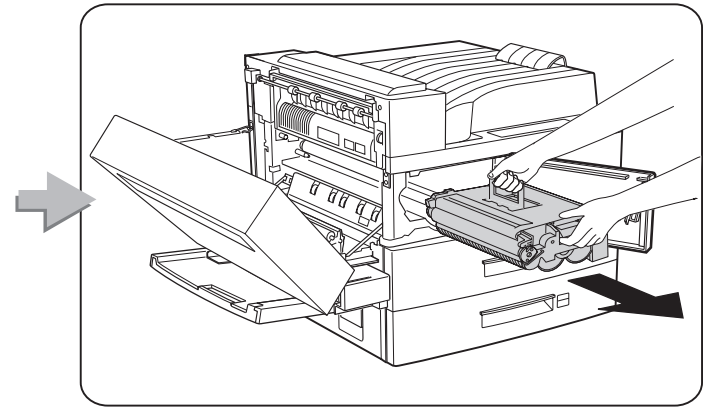

## **Feature Sheets: Installation Instructions for InfoPrint 32 Options**

**Click on a Title to Select a Feature Sheet**

- 500-sheet paper tray
- 2500-Sheet Input Unit
- Face-Up Output Tray
- Envelope Feeder
- 2000-Sheet Finisher
- Toner cartridge
- Usage kit
- DRAM SIMM
- Flash/DBCS/IPDS SIMM
- Hard disk