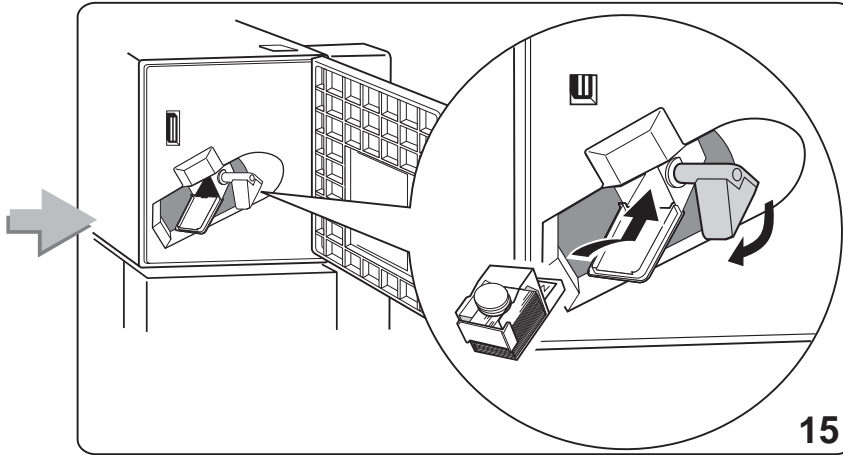

## **Feature Sheets: Installation Instructions for InfoPrint 32 Options**

**Click on a Title to Select a Feature Sheet**

- 500-sheet paper tray
- 2500-Sheet Input Unit
- Face-Up Output Tray
- Envelope Feeder
- 2000-Sheet Finisher
- Toner cartridge
- Usage kit
- DRAM SIMM
- Flash/DBCS/IPDS SIMM
- Hard disk