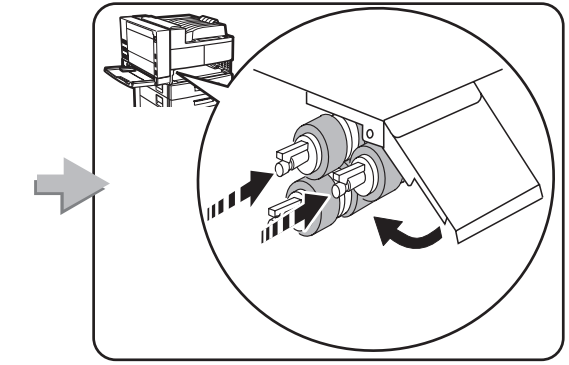

## **Feature Sheets: Installation Instructions for InfoPrint 32 Options**

**Click on a Title to Select a Feature Sheet**

- 500-sheet paper tray
- 2500-Sheet Input Unit
- Face-Up Output Tray
- Envelope Feeder
- 2000-Sheet Finisher
- Toner cartridge
- Usage kit
- DRAM SIMM
- Flash/DBCS/IPDS SIMM
- Hard disk