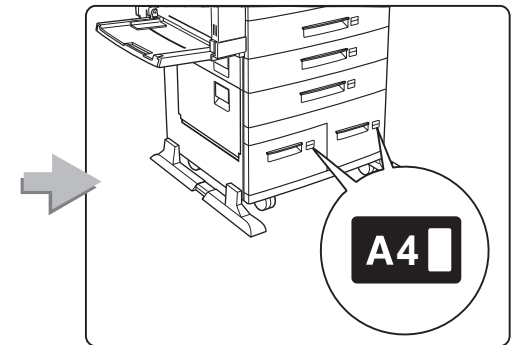

## **Feature Sheets: Installation Instructions for InfoPrint 32 Options**

**Click on a Title to Select a Feature Sheet**

- 500-sheet paper tray
- 2500-Sheet Input Unit
- Face-Up Output Tray
- Envelope Feeder
- 2000-Sheet Finisher
- Toner cartridge
- Usage kit
- DRAM SIMM
- Flash/DBCS/IPDS SIMM
- Hard disk