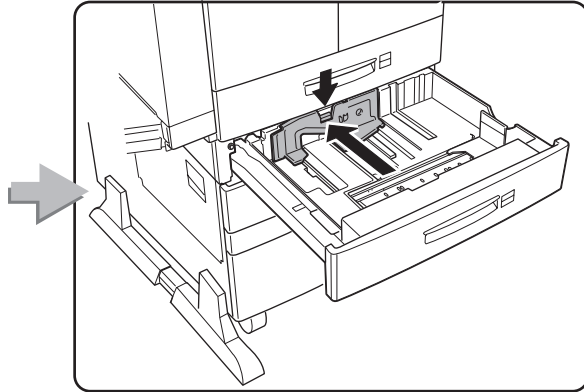

## **Feature Sheets: Installation Instructions for InfoPrint 32 Options**

**Click on a Title to Select a Feature Sheet**

- 500-sheet paper tray
- 2500-Sheet Input Unit
- Face-Up Output Tray
- Envelope Feeder
- 2000-Sheet Finisher
- Toner cartridge
- Usage kit
- DRAM SIMM
- Flash/DBCS/IPDS SIMM
- Hard disk