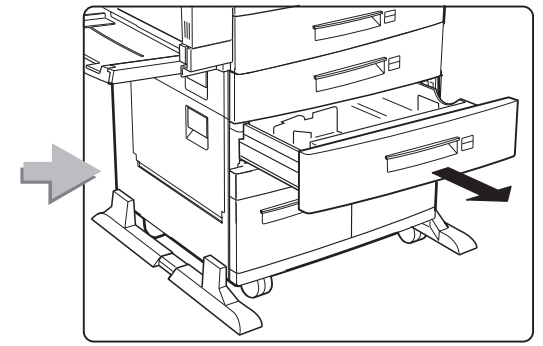

## **Feature Sheets: Installation Instructions for InfoPrint 32 Options**

**Click on a Title to Select a Feature Sheet**

- 500-sheet paper tray
- 2500-Sheet Input Unit
- Face-Up Output Tray
- Envelope Feeder
- 2000-Sheet Finisher
- Toner cartridge
- Usage kit
- DRAM SIMM
- Flash/DBCS/IPDS SIMM
- Hard disk