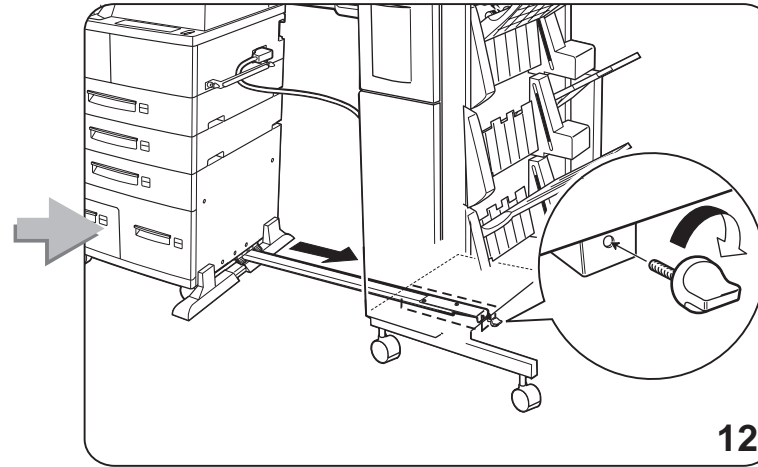

## **Feature Sheets: Installation Instructions for InfoPrint 32 Options**

**Click on a Title to Select a Feature Sheet**

- 500-sheet paper tray
- 2500-Sheet Input Unit
- Face-Up Output Tray
- Envelope Feeder
- 2000-Sheet Finisher
- Toner cartridge
- Usage kit
- DRAM SIMM
- Flash/DBCS/IPDS SIMM
- Hard disk