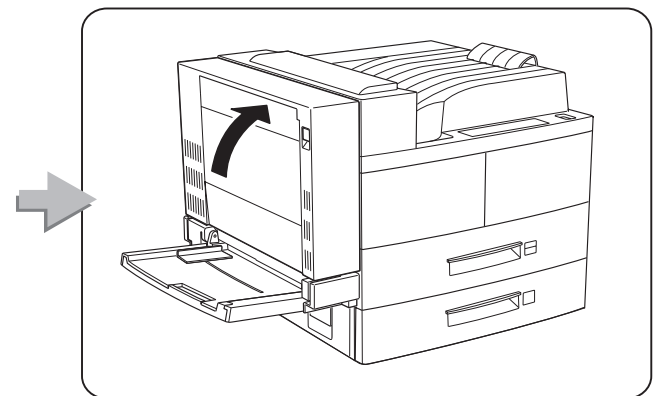

## **Feature Sheets: Installation Instructions for InfoPrint 32 Options**

**Click on a Title to Select a Feature Sheet**

- 500-sheet paper tray
- 2500-Sheet Input Unit
- Face-Up Output Tray
- Envelope Feeder
- 2000-Sheet Finisher
- Toner cartridge
- Usage kit
- DRAM SIMM
- Flash/DBCS/IPDS SIMM
- Hard disk