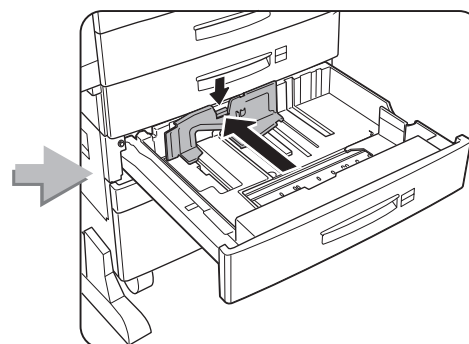

## **Feature Sheets: Installation Instructions for InfoPrint 32 Options**

**Click on a Title to Select a Feature Sheet**

- 500-sheet paper tray
- 2500-Sheet Input Unit
- Face-Up Output Tray
- Envelope Feeder
- 2000-Sheet Finisher
- Toner cartridge
- Usage kit
- DRAM SIMM
- Flash/DBCS/IPDS SIMM
- Hard disk