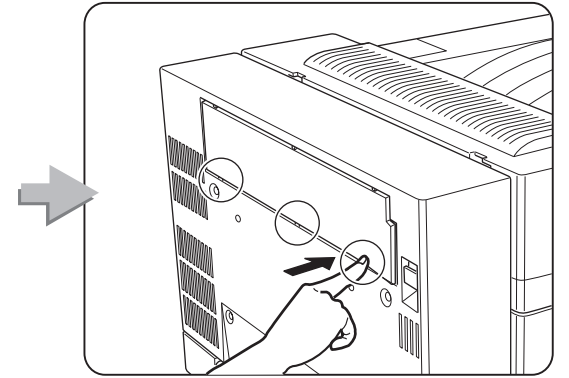

## **Feature Sheets: Installation Instructions for InfoPrint 32 Options**

**Click on a Title to Select a Feature Sheet**

- 500-sheet paper tray
- 2500-Sheet Input Unit
- Face-Up Output Tray
- Envelope Feeder
- 2000-Sheet Finisher
- Toner cartridge
- Usage kit
- DRAM SIMM
- Flash/DBCS/IPDS SIMM
- Hard disk