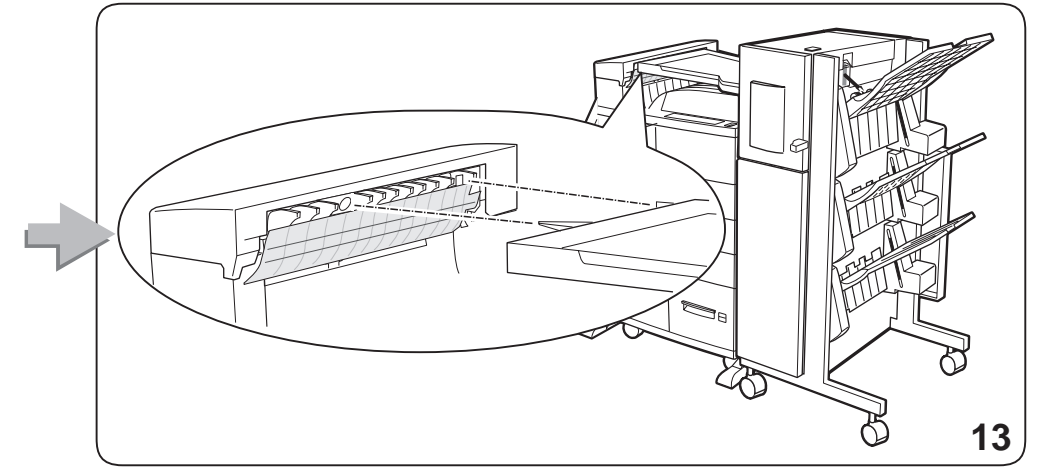

## **Feature Sheets: Installation Instructions for InfoPrint 32 Options**

**Click on a Title to Select a Feature Sheet**

- 500-sheet paper tray
- 2500-Sheet Input Unit
- Face-Up Output Tray
- Envelope Feeder
- 2000-Sheet Finisher
- Toner cartridge
- Usage kit
- DRAM SIMM
- Flash/DBCS/IPDS SIMM
- Hard disk