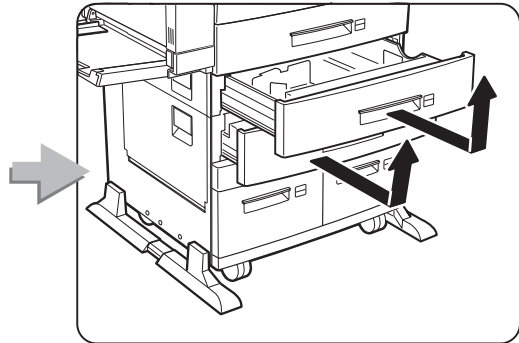

## **Feature Sheets: Installation Instructions for InfoPrint 32 Options**

**Click on a Title to Select a Feature Sheet**

- 500-sheet paper tray
- 2500-Sheet Input Unit
- Face-Up Output Tray
- Envelope Feeder
- 2000-Sheet Finisher
- Toner cartridge
- Usage kit
- DRAM SIMM
- Flash/DBCS/IPDS SIMM
- Hard disk