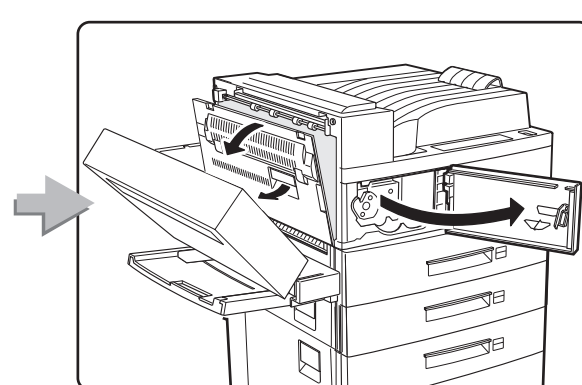

## **Feature Sheets: Installation Instructions for InfoPrint 32 Options**

**Click on a Title to Select a Feature Sheet**

- 500-sheet paper tray
- 2500-Sheet Input Unit
- Face-Up Output Tray
- Envelope Feeder
- 2000-Sheet Finisher
- Toner cartridge
- Usage kit
- DRAM SIMM
- Flash/DBCS/IPDS SIMM
- Hard disk