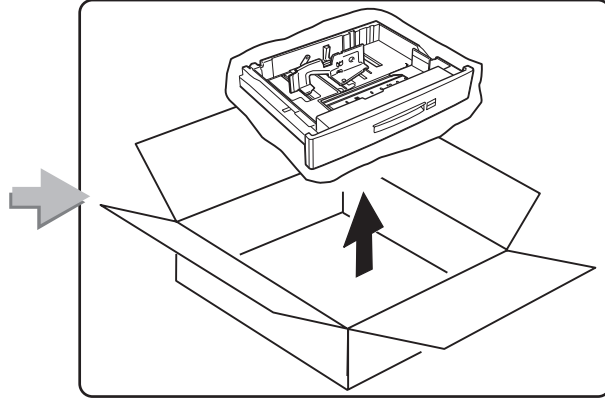

## **Feature Sheets: Installation Instructions for InfoPrint 32 Options**

**Click on a Title to Select a Feature Sheet**

- 500-sheet paper tray
- 2500-Sheet Input Unit
- Face-Up Output Tray
- Envelope Feeder
- 2000-Sheet Finisher
- Toner cartridge
- Usage kit
- DRAM SIMM
- Flash/DBCS/IPDS SIMM
- Hard disk