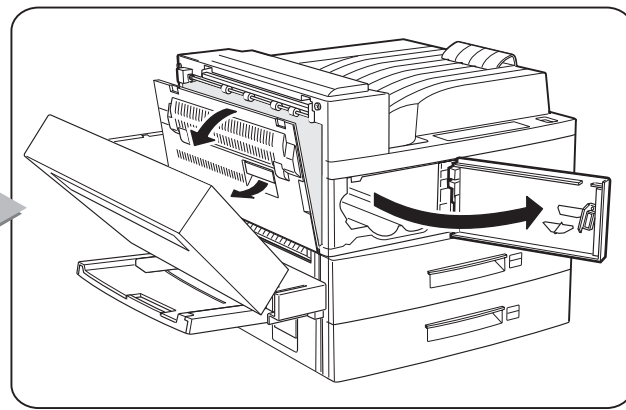

## **Feature Sheets: Installation Instructions for InfoPrint 32 Options**

**Click on a Title to Select a Feature Sheet**

- 500-sheet paper tray
- 2500-Sheet Input Unit
- Face-Up Output Tray
- Envelope Feeder
- 2000-Sheet Finisher
- Toner cartridge
- Usage kit
- DRAM SIMM
- Flash/DBCS/IPDS SIMM
- Hard disk