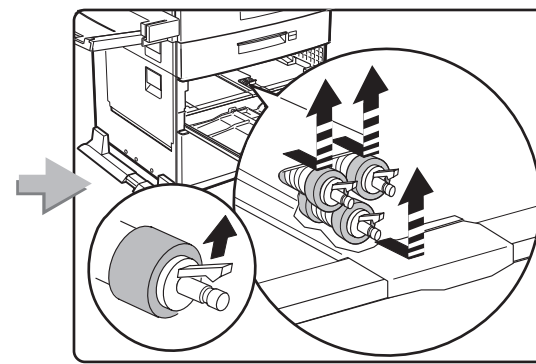

## **Feature Sheets: Installation Instructions for InfoPrint 32 Options**

**Click on a Title to Select a Feature Sheet**

- 500-sheet paper tray
- 2500-Sheet Input Unit
- Face-Up Output Tray
- Envelope Feeder
- 2000-Sheet Finisher
- Toner cartridge
- Usage kit
- DRAM SIMM
- Flash/DBCS/IPDS SIMM
- Hard disk