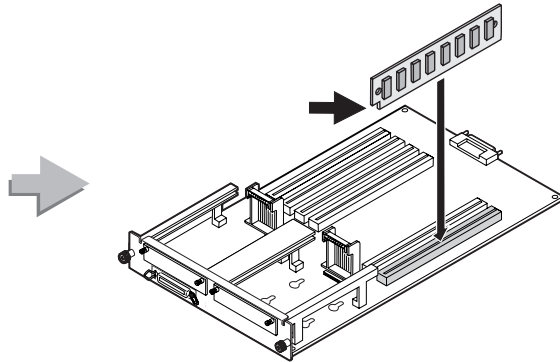

InfoPrint 32