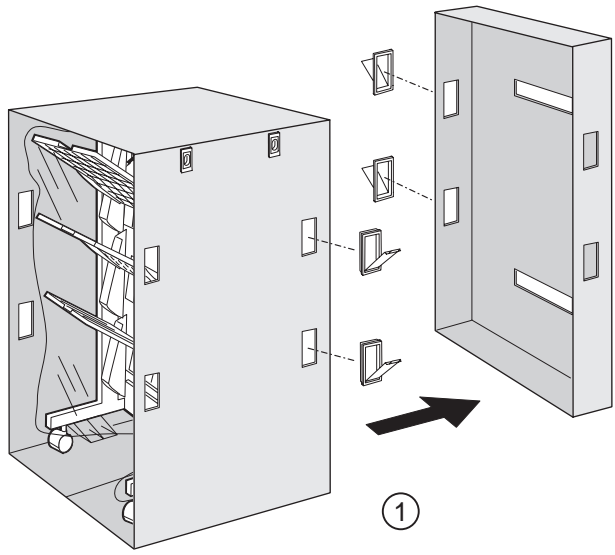

## **Feature Sheets: Installation Instructions for InfoPrint 32 Options**

**Click on a Title to Select a Feature Sheet**

- 500-sheet paper tray
- 2500-Sheet Input Unit
- Face-Up Output Tray
- Envelope Feeder
- 2000-Sheet Finisher
- Toner cartridge
- Usage kit
- DRAM SIMM
- Flash/DBCS/IPDS SIMM
- Hard disk