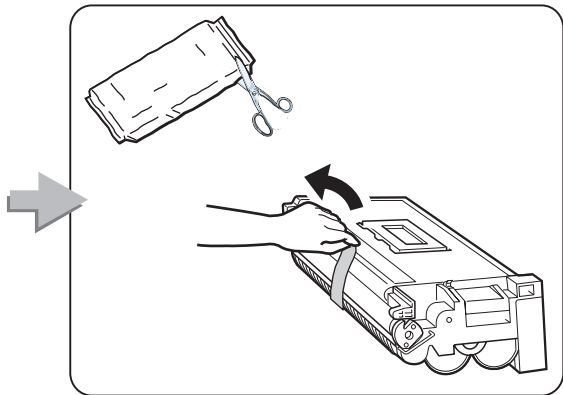

## **Feature Sheets: Installation Instructions for InfoPrint 32 Options**

**Click on a Title to Select a Feature Sheet**

- 500-sheet paper tray
- 2500-Sheet Input Unit
- Face-Up Output Tray
- Envelope Feeder
- 2000-Sheet Finisher
- Toner cartridge
- Usage kit
- DRAM SIMM
- Flash/DBCS/IPDS SIMM
- Hard disk