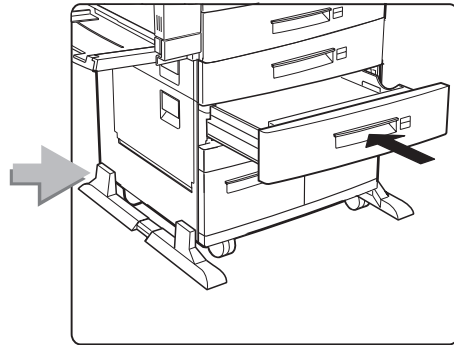

## **Feature Sheets: Installation Instructions for InfoPrint 32 Options**

**Click on a Title to Select a Feature Sheet**

- 500-sheet paper tray
- 2500-Sheet Input Unit
- Face-Up Output Tray
- Envelope Feeder
- 2000-Sheet Finisher
- Toner cartridge
- Usage kit
- DRAM SIMM
- Flash/DBCS/IPDS SIMM
- Hard disk