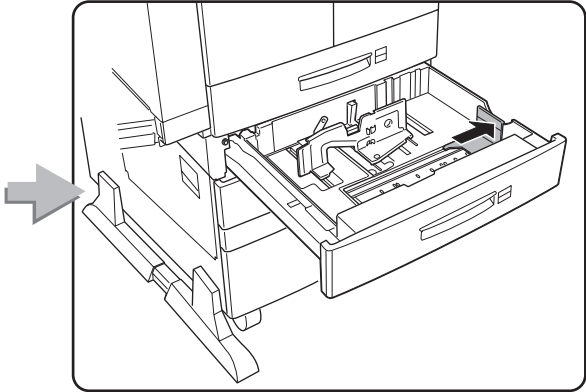

## **Feature Sheets: Installation Instructions for InfoPrint 32 Options**

**Click on a Title to Select a Feature Sheet**

- 500-sheet paper tray
- 2500-Sheet Input Unit
- Face-Up Output Tray
- Envelope Feeder
- 2000-Sheet Finisher
- Toner cartridge
- Usage kit
- DRAM SIMM
- Flash/DBCS/IPDS SIMM
- Hard disk