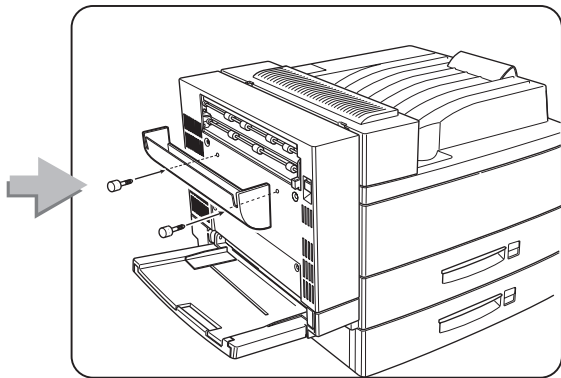

## **Feature Sheets: Installation Instructions for InfoPrint 32 Options**

**Click on a Title to Select a Feature Sheet**

- 500-sheet paper tray
- 2500-Sheet Input Unit
- Face-Up Output Tray
- Envelope Feeder
- 2000-Sheet Finisher
- Toner cartridge
- Usage kit
- DRAM SIMM
- Flash/DBCS/IPDS SIMM
- Hard disk