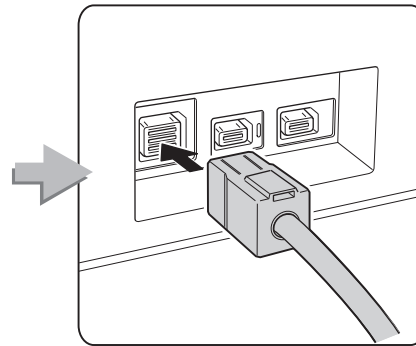

## **Feature Sheets: Installation Instructions for InfoPrint 32 Options**

**Click on a Title to Select a Feature Sheet**

- 500-sheet paper tray
- 2500-Sheet Input Unit
- Face-Up Output Tray
- Envelope Feeder
- 2000-Sheet Finisher
- Toner cartridge
- Usage kit
- DRAM SIMM
- Flash/DBCS/IPDS SIMM
- Hard disk