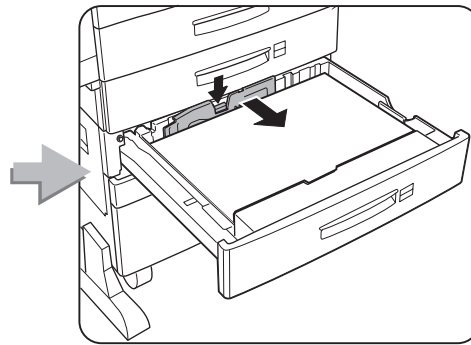

## **Feature Sheets: Installation Instructions for InfoPrint 32 Options**

**Click on a Title to Select a Feature Sheet**

- 500-sheet paper tray
- 2500-Sheet Input Unit
- Face-Up Output Tray
- Envelope Feeder
- 2000-Sheet Finisher
- Toner cartridge
- Usage kit
- DRAM SIMM
- Flash/DBCS/IPDS SIMM
- Hard disk