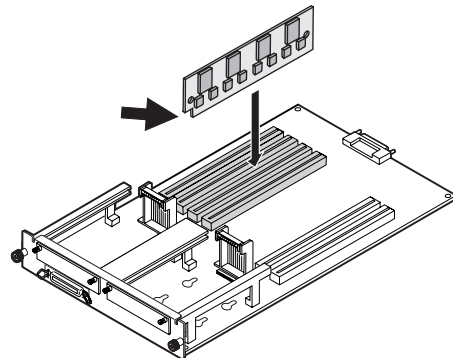

InfoPrint 32