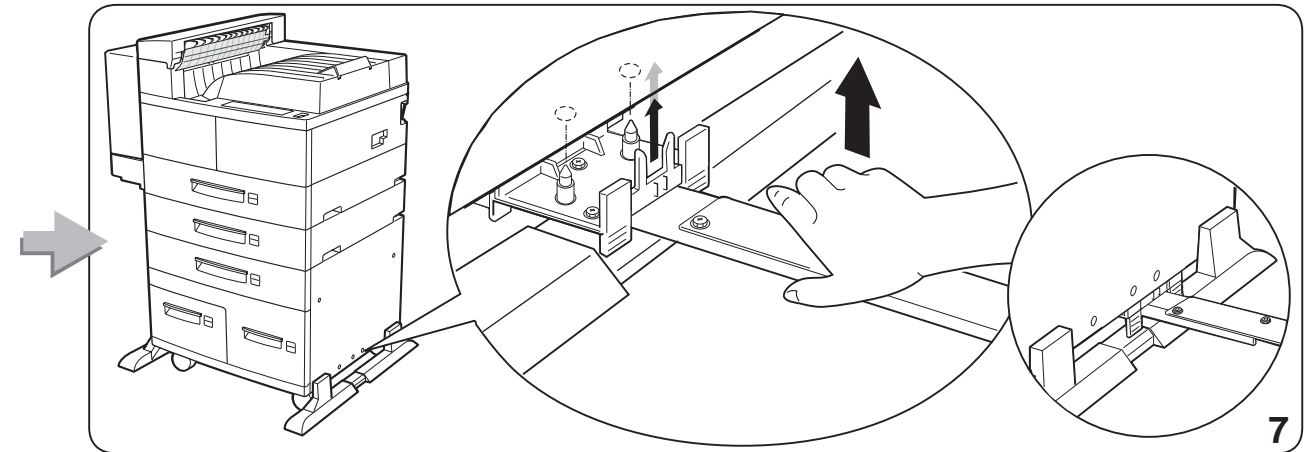

## **Feature Sheets: Installation Instructions for InfoPrint 32 Options**

**Click on a Title to Select a Feature Sheet**

- 500-sheet paper tray
- 2500-Sheet Input Unit
- Face-Up Output Tray
- Envelope Feeder
- 2000-Sheet Finisher
- Toner cartridge
- Usage kit
- DRAM SIMM
- Flash/DBCS/IPDS SIMM
- Hard disk