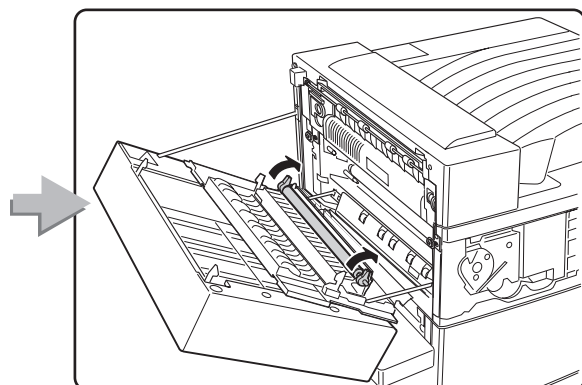

## **Feature Sheets: Installation Instructions for InfoPrint 32 Options**

**Click on a Title to Select a Feature Sheet**

- 500-sheet paper tray
- 2500-Sheet Input Unit
- Face-Up Output Tray
- Envelope Feeder
- 2000-Sheet Finisher
- Toner cartridge
- Usage kit
- DRAM SIMM
- Flash/DBCS/IPDS SIMM
- Hard disk