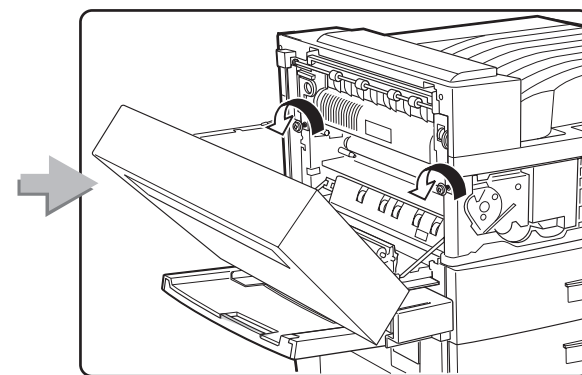

## **Feature Sheets: Installation Instructions for InfoPrint 32 Options**

**Click on a Title to Select a Feature Sheet**

- 500-sheet paper tray
- 2500-Sheet Input Unit
- Face-Up Output Tray
- Envelope Feeder
- 2000-Sheet Finisher
- Toner cartridge
- Usage kit
- DRAM SIMM
- Flash/DBCS/IPDS SIMM
- Hard disk