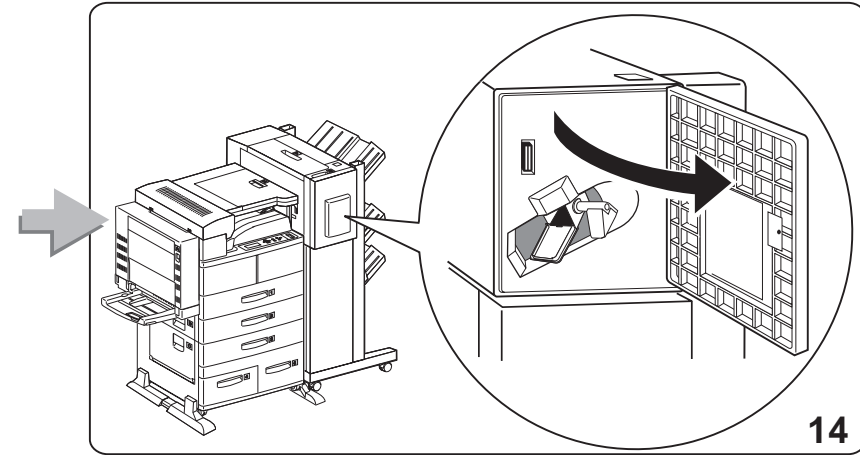

## **Feature Sheets: Installation Instructions for InfoPrint 32 Options**

**Click on a Title to Select a Feature Sheet**

- 500-sheet paper tray
- 2500-Sheet Input Unit
- Face-Up Output Tray
- Envelope Feeder
- 2000-Sheet Finisher
- Toner cartridge
- Usage kit
- DRAM SIMM
- Flash/DBCS/IPDS SIMM
- Hard disk