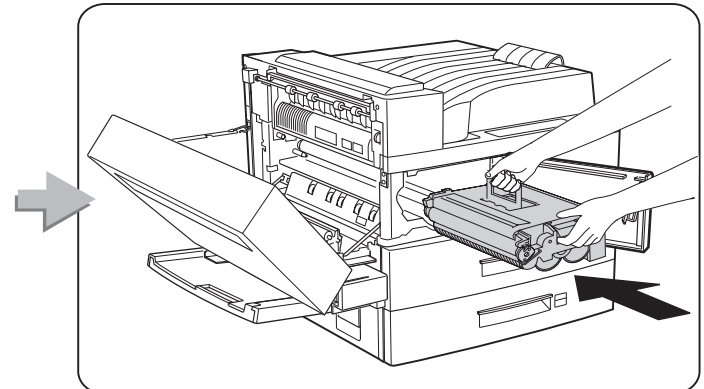

## **Feature Sheets: Installation Instructions for InfoPrint 32 Options**

**Click on a Title to Select a Feature Sheet**

- 500-sheet paper tray
- 2500-Sheet Input Unit
- Face-Up Output Tray
- Envelope Feeder
- 2000-Sheet Finisher
- Toner cartridge
- Usage kit
- DRAM SIMM
- Flash/DBCS/IPDS SIMM
- Hard disk