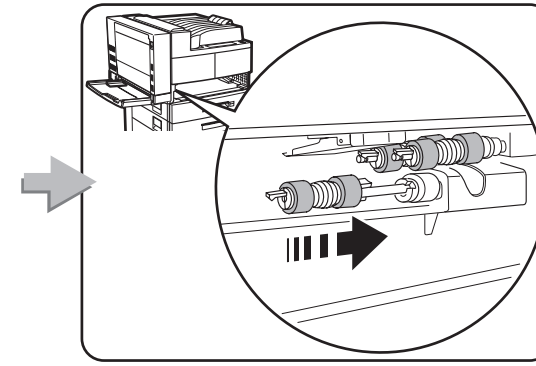

## **Feature Sheets: Installation Instructions for InfoPrint 32 Options**

**Click on a Title to Select a Feature Sheet**

- 500-sheet paper tray
- 2500-Sheet Input Unit
- Face-Up Output Tray
- Envelope Feeder
- 2000-Sheet Finisher
- Toner cartridge
- Usage kit
- DRAM SIMM
- Flash/DBCS/IPDS SIMM
- Hard disk