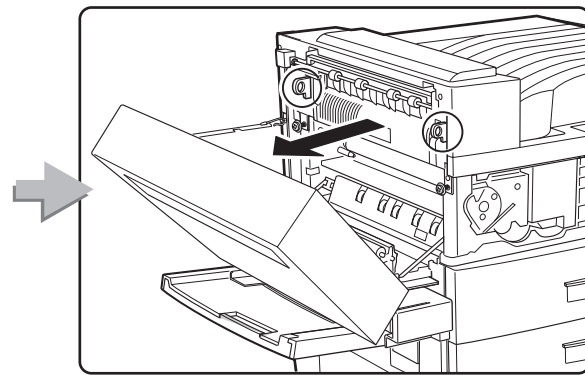

## **Feature Sheets: Installation Instructions for InfoPrint 32 Options**

**Click on a Title to Select a Feature Sheet**

- 500-sheet paper tray
- 2500-Sheet Input Unit
- Face-Up Output Tray
- Envelope Feeder
- 2000-Sheet Finisher
- Toner cartridge
- Usage kit
- DRAM SIMM
- Flash/DBCS/IPDS SIMM
- Hard disk