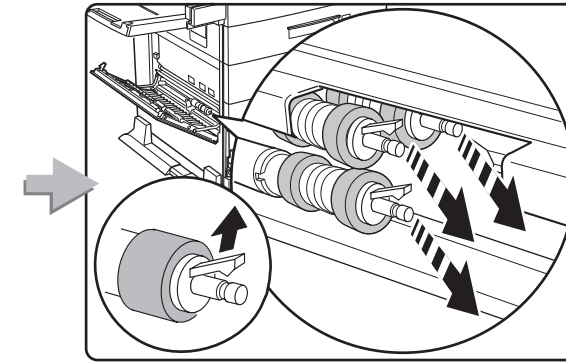

## **Feature Sheets: Installation Instructions for InfoPrint 32 Options**

**Click on a Title to Select a Feature Sheet**

- 500-sheet paper tray
- 2500-Sheet Input Unit
- Face-Up Output Tray
- Envelope Feeder
- 2000-Sheet Finisher
- Toner cartridge
- Usage kit
- DRAM SIMM
- Flash/DBCS/IPDS SIMM
- Hard disk