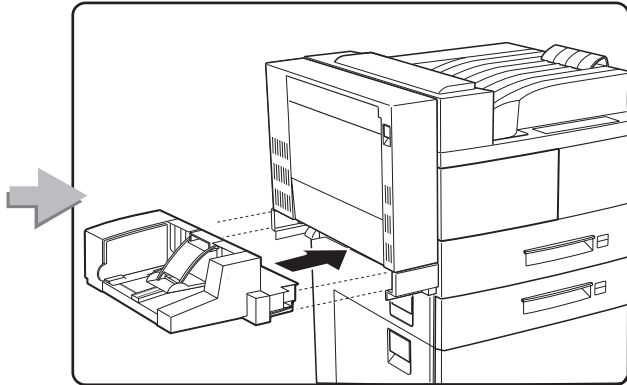

## **Feature Sheets: Installation Instructions for InfoPrint 32 Options**

**Click on a Title to Select a Feature Sheet**

- 500-sheet paper tray
- 2500-Sheet Input Unit
- Face-Up Output Tray
- Envelope Feeder
- 2000-Sheet Finisher
- Toner cartridge
- Usage kit
- DRAM SIMM
- Flash/DBCS/IPDS SIMM
- Hard disk