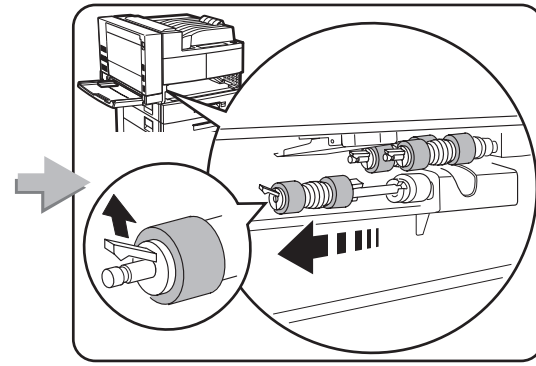

## **Feature Sheets: Installation Instructions for InfoPrint 32 Options**

**Click on a Title to Select a Feature Sheet**

- 500-sheet paper tray
- 2500-Sheet Input Unit
- Face-Up Output Tray
- Envelope Feeder
- 2000-Sheet Finisher
- Toner cartridge
- Usage kit
- DRAM SIMM
- Flash/DBCS/IPDS SIMM
- Hard disk