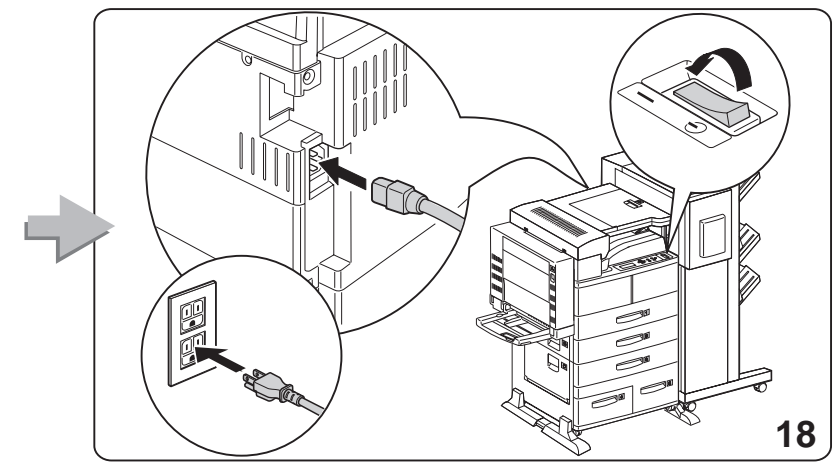

## **Feature Sheets: Installation Instructions for InfoPrint 32 Options**

**Click on a Title to Select a Feature Sheet**

- 500-sheet paper tray
- 2500-Sheet Input Unit
- Face-Up Output Tray
- Envelope Feeder
- 2000-Sheet Finisher
- Toner cartridge
- Usage kit
- DRAM SIMM
- Flash/DBCS/IPDS SIMM
- Hard disk