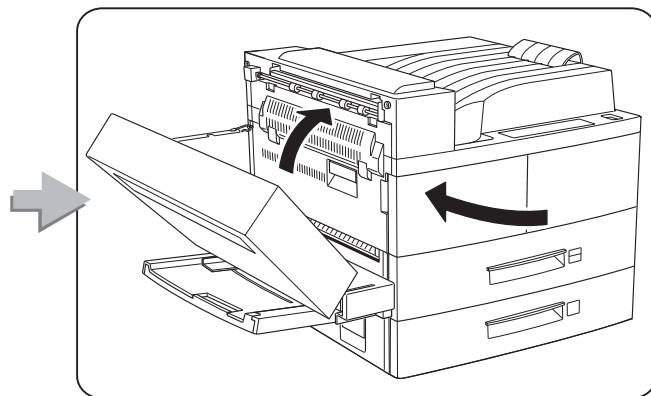

## **Feature Sheets: Installation Instructions for InfoPrint 32 Options**

**Click on a Title to Select a Feature Sheet**

- 500-sheet paper tray
- 2500-Sheet Input Unit
- Face-Up Output Tray
- Envelope Feeder
- 2000-Sheet Finisher
- Toner cartridge
- Usage kit
- DRAM SIMM
- Flash/DBCS/IPDS SIMM
- Hard disk