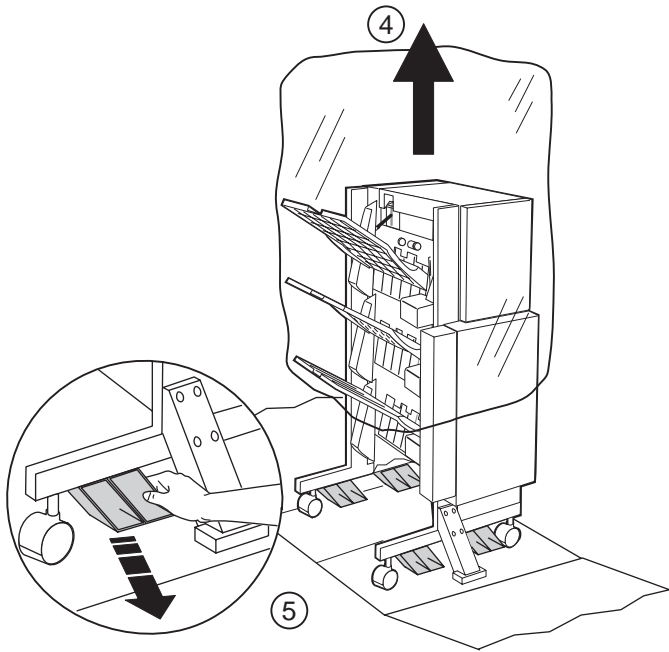

## **Feature Sheets: Installation Instructions for InfoPrint 32 Options**

**Click on a Title to Select a Feature Sheet**

- 500-sheet paper tray
- 2500-Sheet Input Unit
- Face-Up Output Tray
- Envelope Feeder
- 2000-Sheet Finisher
- Toner cartridge
- Usage kit
- DRAM SIMM
- Flash/DBCS/IPDS SIMM
- Hard disk