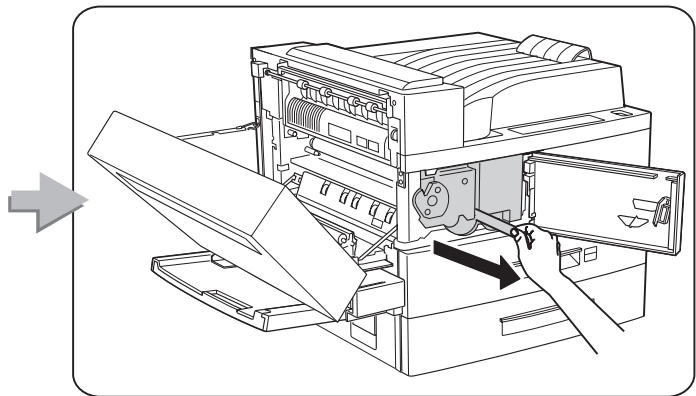

## **Feature Sheets: Installation Instructions for InfoPrint 32 Options**

**Click on a Title to Select a Feature Sheet**

- 500-sheet paper tray
- 2500-Sheet Input Unit
- Face-Up Output Tray
- Envelope Feeder
- 2000-Sheet Finisher
- Toner cartridge
- Usage kit
- DRAM SIMM
- Flash/DBCS/IPDS SIMM
- Hard disk