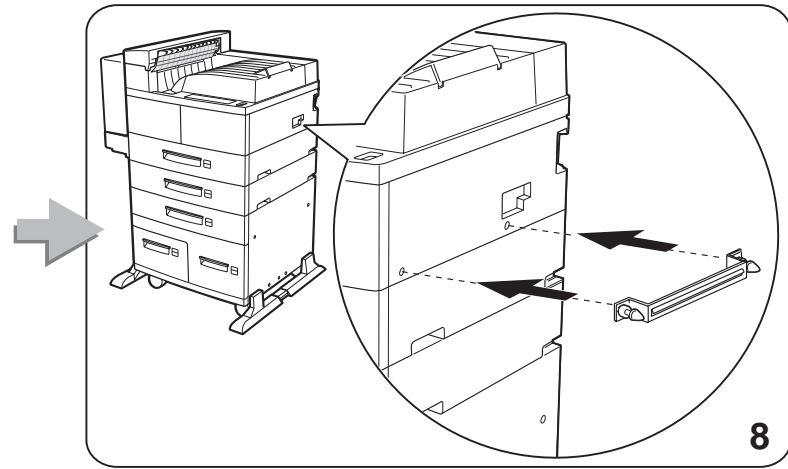

## **Feature Sheets: Installation Instructions for InfoPrint 32 Options**

**Click on a Title to Select a Feature Sheet**

- 500-sheet paper tray
- 2500-Sheet Input Unit
- Face-Up Output Tray
- Envelope Feeder
- 2000-Sheet Finisher
- Toner cartridge
- Usage kit
- DRAM SIMM
- Flash/DBCS/IPDS SIMM
- Hard disk