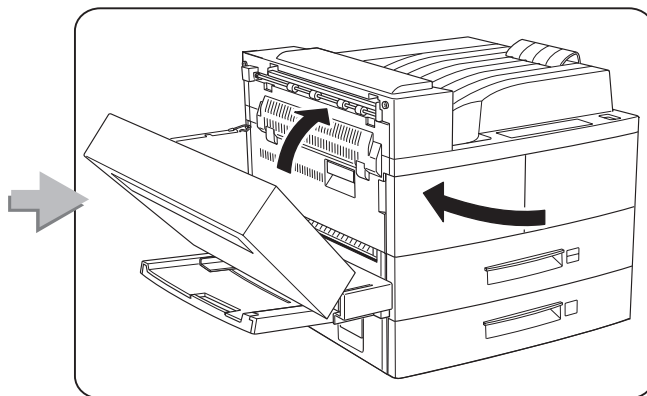

## **Feature Sheets: Installation Instructions for InfoPrint 32 Options**

**Click on a Title to Select a Feature Sheet**

- 500-sheet paper tray
- 2500-Sheet Input Unit
- Face-Up Output Tray
- Envelope Feeder
- 2000-Sheet Finisher
- Toner cartridge
- Usage kit
- DRAM SIMM
- Flash/DBCS/IPDS SIMM
- Hard disk