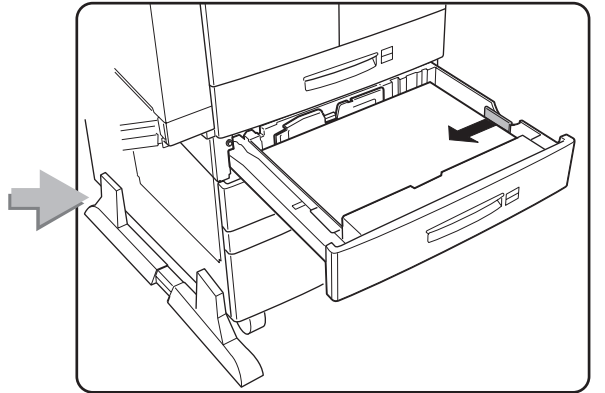

## **Feature Sheets: Installation Instructions for InfoPrint 32 Options**

**Click on a Title to Select a Feature Sheet**

- 500-sheet paper tray
- 2500-Sheet Input Unit
- Face-Up Output Tray
- Envelope Feeder
- 2000-Sheet Finisher
- Toner cartridge
- Usage kit
- DRAM SIMM
- Flash/DBCS/IPDS SIMM
- Hard disk