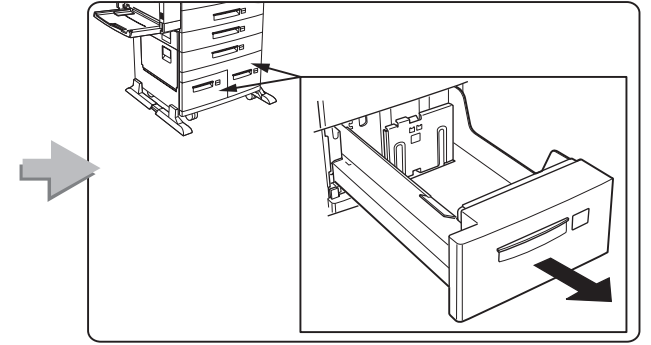

## **Feature Sheets: Installation Instructions for InfoPrint 32 Options**

**Click on a Title to Select a Feature Sheet**

- 500-sheet paper tray
- 2500-Sheet Input Unit
- Face-Up Output Tray
- Envelope Feeder
- 2000-Sheet Finisher
- Toner cartridge
- Usage kit
- DRAM SIMM
- Flash/DBCS/IPDS SIMM
- Hard disk