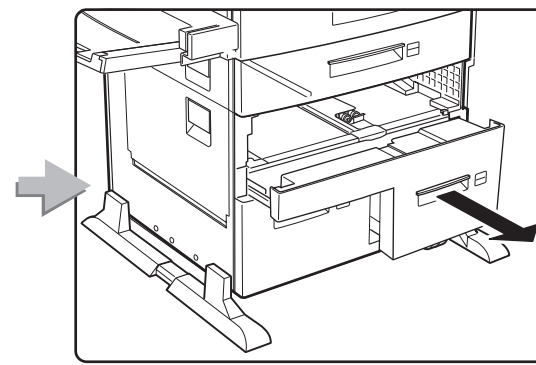

## **Feature Sheets: Installation Instructions for InfoPrint 32 Options**

**Click on a Title to Select a Feature Sheet**

- 500-sheet paper tray
- 2500-Sheet Input Unit
- Face-Up Output Tray
- Envelope Feeder
- 2000-Sheet Finisher
- Toner cartridge
- Usage kit
- DRAM SIMM
- Flash/DBCS/IPDS SIMM
- Hard disk