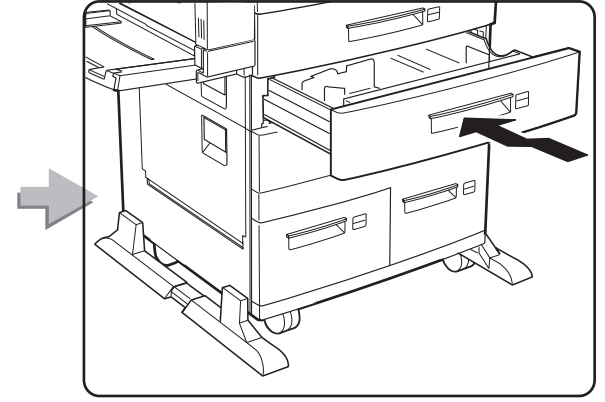

## **Feature Sheets: Installation Instructions for InfoPrint 32 Options**

**Click on a Title to Select a Feature Sheet**

- 500-sheet paper tray
- 2500-Sheet Input Unit
- Face-Up Output Tray
- Envelope Feeder
- 2000-Sheet Finisher
- Toner cartridge
- Usage kit
- DRAM SIMM
- Flash/DBCS/IPDS SIMM
- Hard disk