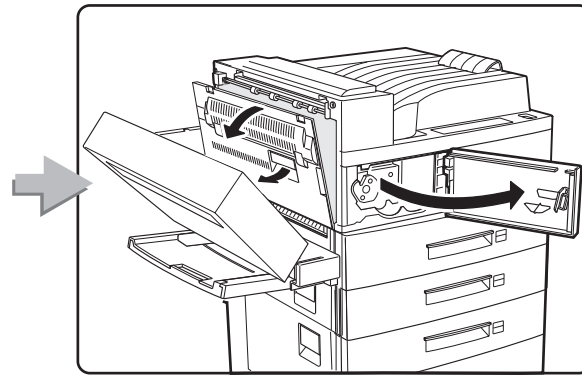

## **Feature Sheets: Installation Instructions for InfoPrint 32 Options**

**Click on a Title to Select a Feature Sheet**

- 500-sheet paper tray
- 2500-Sheet Input Unit
- Face-Up Output Tray
- Envelope Feeder
- 2000-Sheet Finisher
- Toner cartridge
- Usage kit
- DRAM SIMM
- Flash/DBCS/IPDS SIMM
- Hard disk