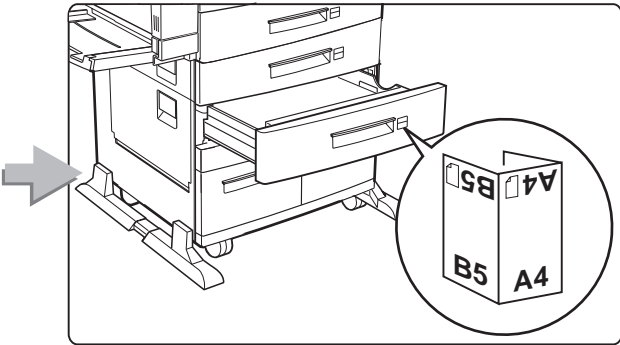

## **Feature Sheets: Installation Instructions for InfoPrint 32 Options**

**Click on a Title to Select a Feature Sheet**

- 500-sheet paper tray
- 2500-Sheet Input Unit
- Face-Up Output Tray
- Envelope Feeder
- 2000-Sheet Finisher
- Toner cartridge
- Usage kit
- DRAM SIMM
- Flash/DBCS/IPDS SIMM
- Hard disk