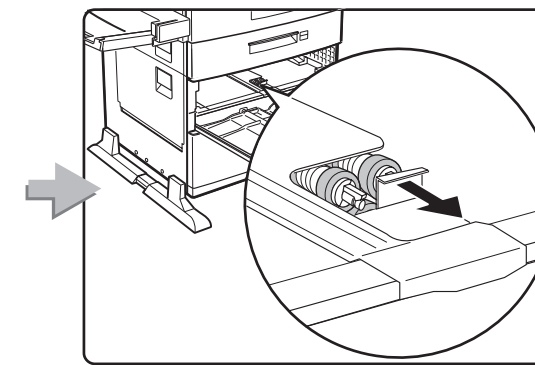

## **Feature Sheets: Installation Instructions for InfoPrint 32 Options**

**Click on a Title to Select a Feature Sheet**

- 500-sheet paper tray
- 2500-Sheet Input Unit
- Face-Up Output Tray
- Envelope Feeder
- 2000-Sheet Finisher
- Toner cartridge
- Usage kit
- DRAM SIMM
- Flash/DBCS/IPDS SIMM
- Hard disk