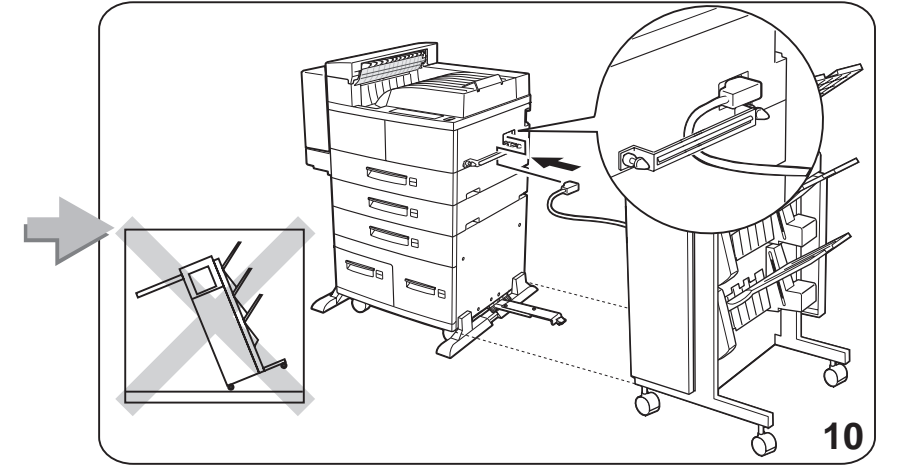

## **Feature Sheets: Installation Instructions for InfoPrint 32 Options**

**Click on a Title to Select a Feature Sheet**

- 500-sheet paper tray
- 2500-Sheet Input Unit
- Face-Up Output Tray
- Envelope Feeder
- 2000-Sheet Finisher
- Toner cartridge
- Usage kit
- DRAM SIMM
- Flash/DBCS/IPDS SIMM
- Hard disk