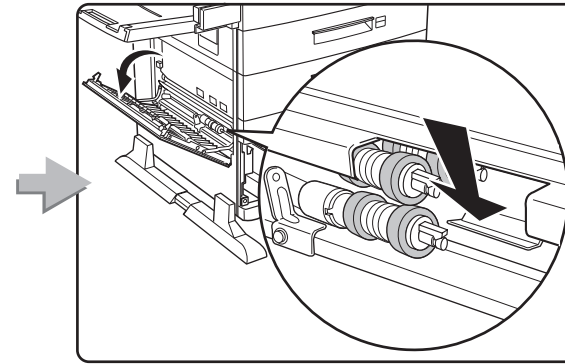

## **Feature Sheets: Installation Instructions for InfoPrint 32 Options**

**Click on a Title to Select a Feature Sheet**

- 500-sheet paper tray
- 2500-Sheet Input Unit
- Face-Up Output Tray
- Envelope Feeder
- 2000-Sheet Finisher
- Toner cartridge
- Usage kit
- DRAM SIMM
- Flash/DBCS/IPDS SIMM
- Hard disk