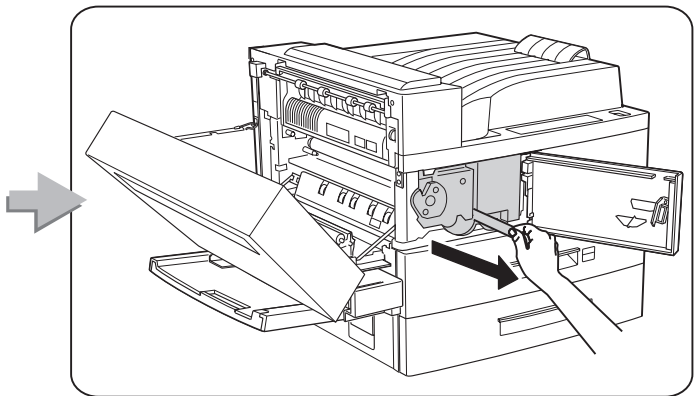

## **Feature Sheets: Installation Instructions for InfoPrint 32 Options**

**Click on a Title to Select a Feature Sheet**

- 500-sheet paper tray
- 2500-Sheet Input Unit
- Face-Up Output Tray
- Envelope Feeder
- 2000-Sheet Finisher
- Toner cartridge
- Usage kit
- DRAM SIMM
- Flash/DBCS/IPDS SIMM
- Hard disk