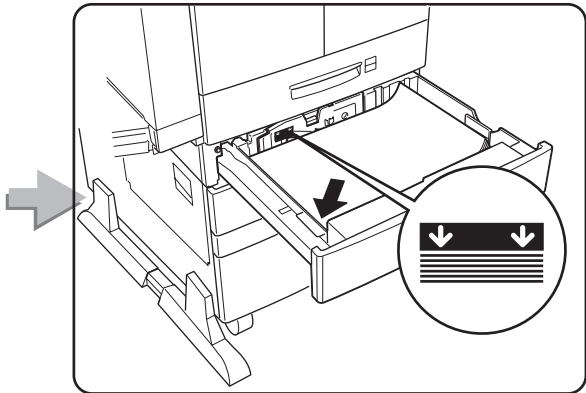

## **Feature Sheets: Installation Instructions for InfoPrint 32 Options**

**Click on a Title to Select a Feature Sheet**

- 500-sheet paper tray
- 2500-Sheet Input Unit
- Face-Up Output Tray
- Envelope Feeder
- 2000-Sheet Finisher
- Toner cartridge
- Usage kit
- DRAM SIMM
- Flash/DBCS/IPDS SIMM
- Hard disk