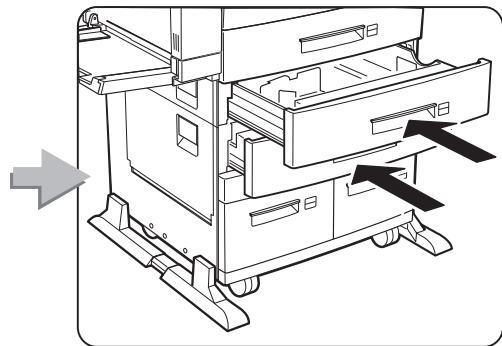

## **Feature Sheets: Installation Instructions for InfoPrint 32 Options**

**Click on a Title to Select a Feature Sheet**

- 500-sheet paper tray
- 2500-Sheet Input Unit
- Face-Up Output Tray
- Envelope Feeder
- 2000-Sheet Finisher
- Toner cartridge
- Usage kit
- DRAM SIMM
- Flash/DBCS/IPDS SIMM
- Hard disk