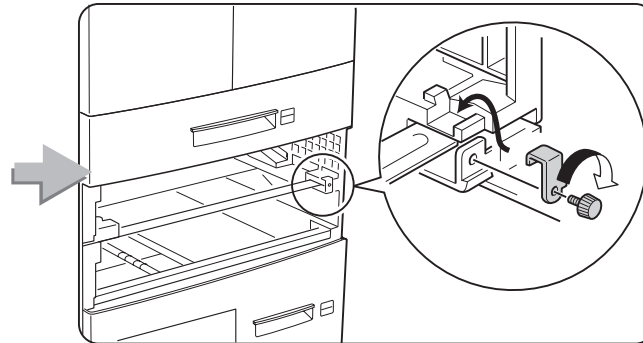

## **Feature Sheets: Installation Instructions for InfoPrint 32 Options**

**Click on a Title to Select a Feature Sheet**

- 500-sheet paper tray
- 2500-Sheet Input Unit
- Face-Up Output Tray
- Envelope Feeder
- 2000-Sheet Finisher
- Toner cartridge
- Usage kit
- DRAM SIMM
- Flash/DBCS/IPDS SIMM
- Hard disk