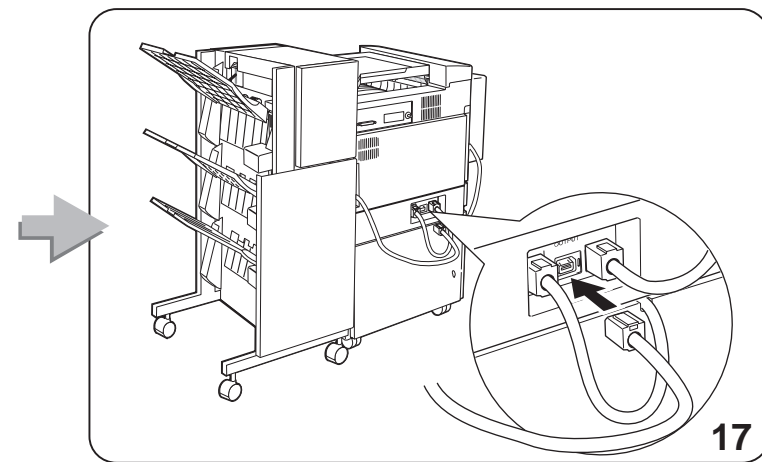

## **Feature Sheets: Installation Instructions for InfoPrint 32 Options**

**Click on a Title to Select a Feature Sheet**

- 500-sheet paper tray
- 2500-Sheet Input Unit
- Face-Up Output Tray
- Envelope Feeder
- 2000-Sheet Finisher
- Toner cartridge
- Usage kit
- DRAM SIMM
- Flash/DBCS/IPDS SIMM
- Hard disk