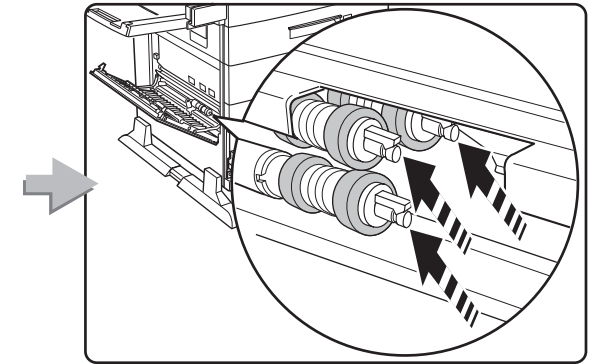

## **Feature Sheets: Installation Instructions for InfoPrint 32 Options**

**Click on a Title to Select a Feature Sheet**

- 500-sheet paper tray
- 2500-Sheet Input Unit
- Face-Up Output Tray
- Envelope Feeder
- 2000-Sheet Finisher
- Toner cartridge
- Usage kit
- DRAM SIMM
- Flash/DBCS/IPDS SIMM
- Hard disk