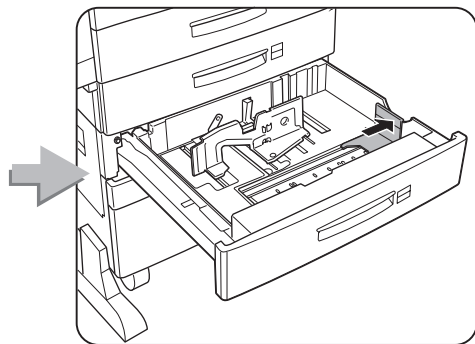

## **Feature Sheets: Installation Instructions for InfoPrint 32 Options**

**Click on a Title to Select a Feature Sheet**

- 500-sheet paper tray
- 2500-Sheet Input Unit
- Face-Up Output Tray
- Envelope Feeder
- 2000-Sheet Finisher
- Toner cartridge
- Usage kit
- DRAM SIMM
- Flash/DBCS/IPDS SIMM
- Hard disk