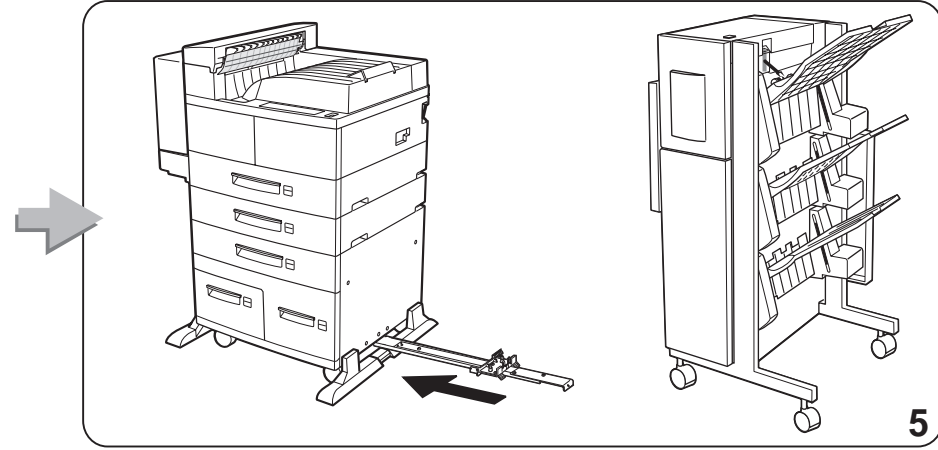

## **Feature Sheets: Installation Instructions for InfoPrint 32 Options**

**Click on a Title to Select a Feature Sheet**

- 500-sheet paper tray
- 2500-Sheet Input Unit
- Face-Up Output Tray
- Envelope Feeder
- 2000-Sheet Finisher
- Toner cartridge
- Usage kit
- DRAM SIMM
- Flash/DBCS/IPDS SIMM
- Hard disk