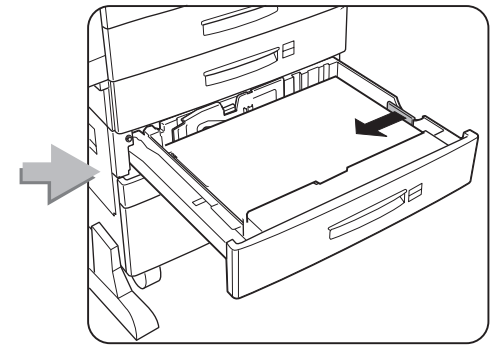

## **Feature Sheets: Installation Instructions for InfoPrint 32 Options**

**Click on a Title to Select a Feature Sheet**

- 500-sheet paper tray
- 2500-Sheet Input Unit
- Face-Up Output Tray
- Envelope Feeder
- 2000-Sheet Finisher
- Toner cartridge
- Usage kit
- DRAM SIMM
- Flash/DBCS/IPDS SIMM
- Hard disk