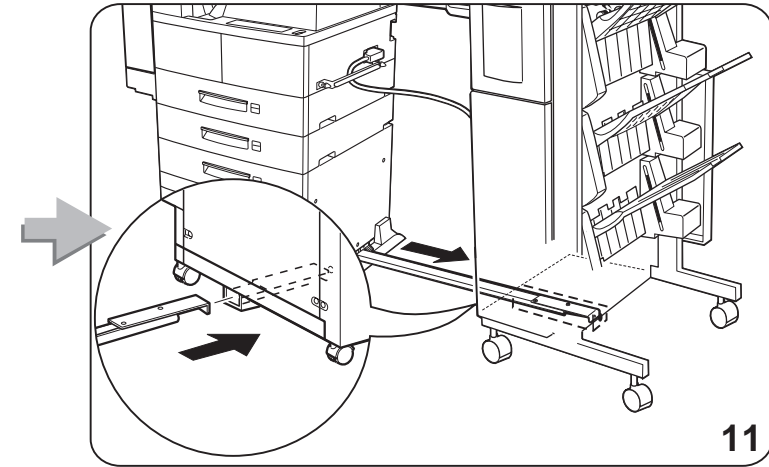

## **Feature Sheets: Installation Instructions for InfoPrint 32 Options**

**Click on a Title to Select a Feature Sheet**

- 500-sheet paper tray
- 2500-Sheet Input Unit
- Face-Up Output Tray
- Envelope Feeder
- 2000-Sheet Finisher
- Toner cartridge
- Usage kit
- DRAM SIMM
- Flash/DBCS/IPDS SIMM
- Hard disk