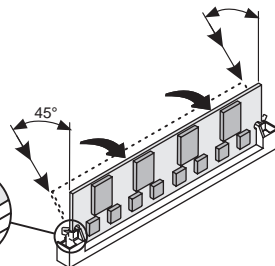

InfoPrint 32