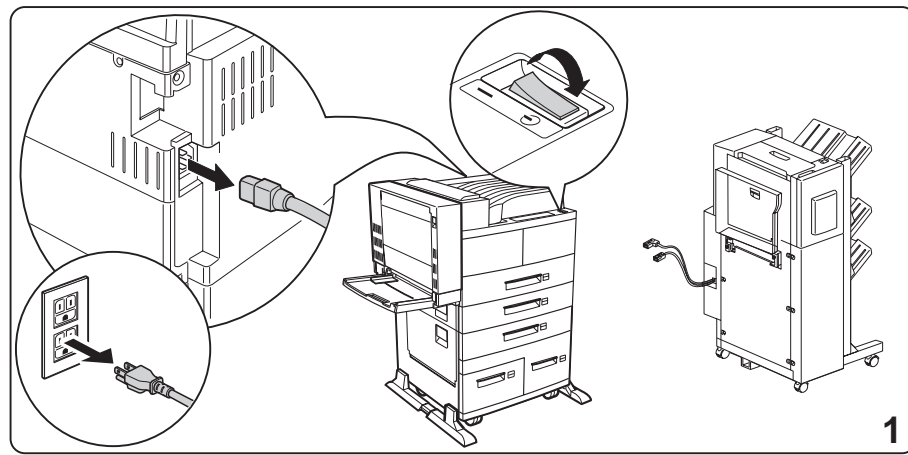

## **Feature Sheets: Installation Instructions for InfoPrint 32 Options**

**Click on a Title to Select a Feature Sheet**

- 500-sheet paper tray
- 2500-Sheet Input Unit
- Face-Up Output Tray
- Envelope Feeder
- 2000-Sheet Finisher
- Toner cartridge
- Usage kit
- DRAM SIMM
- Flash/DBCS/IPDS SIMM
- Hard disk