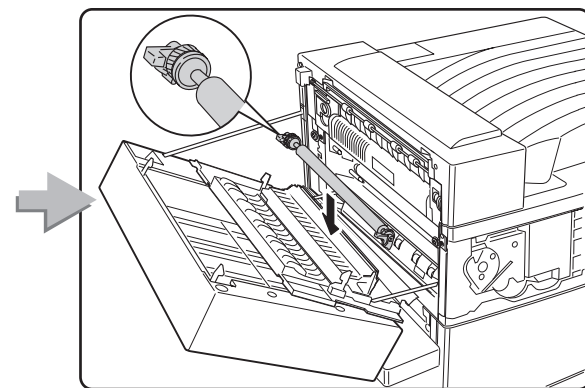

## **Feature Sheets: Installation Instructions for InfoPrint 32 Options**

**Click on a Title to Select a Feature Sheet**

- 500-sheet paper tray
- 2500-Sheet Input Unit
- Face-Up Output Tray
- Envelope Feeder
- 2000-Sheet Finisher
- Toner cartridge
- Usage kit
- DRAM SIMM
- Flash/DBCS/IPDS SIMM
- Hard disk