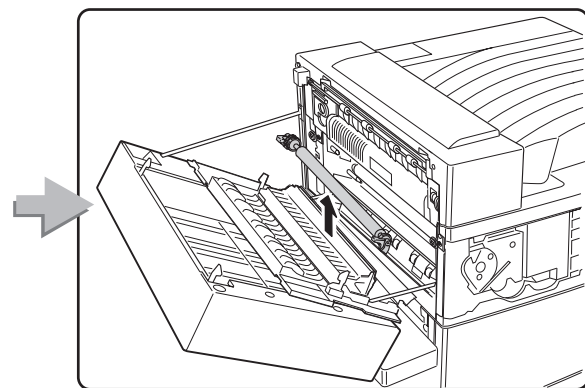

## **Feature Sheets: Installation Instructions for InfoPrint 32 Options**

**Click on a Title to Select a Feature Sheet**

- 500-sheet paper tray
- 2500-Sheet Input Unit
- Face-Up Output Tray
- Envelope Feeder
- 2000-Sheet Finisher
- Toner cartridge
- Usage kit
- DRAM SIMM
- Flash/DBCS/IPDS SIMM
- Hard disk