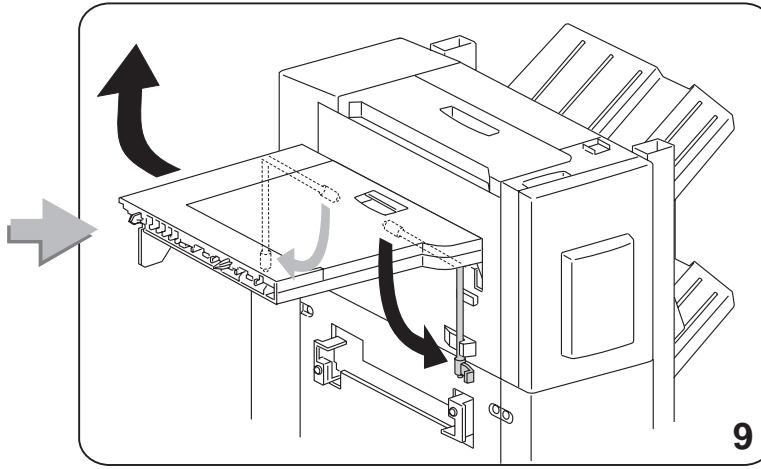

## **Feature Sheets: Installation Instructions for InfoPrint 32 Options**

**Click on a Title to Select a Feature Sheet**

- 500-sheet paper tray
- 2500-Sheet Input Unit
- Face-Up Output Tray
- Envelope Feeder
- 2000-Sheet Finisher
- Toner cartridge
- Usage kit
- DRAM SIMM
- Flash/DBCS/IPDS SIMM
- Hard disk