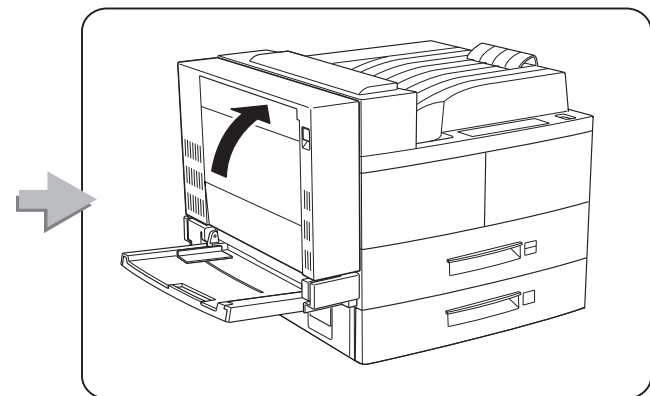

## **Feature Sheets: Installation Instructions for InfoPrint 32 Options**

**Click on a Title to Select a Feature Sheet**

- 500-sheet paper tray
- 2500-Sheet Input Unit
- Face-Up Output Tray
- Envelope Feeder
- 2000-Sheet Finisher
- Toner cartridge
- Usage kit
- DRAM SIMM
- Flash/DBCS/IPDS SIMM
- Hard disk