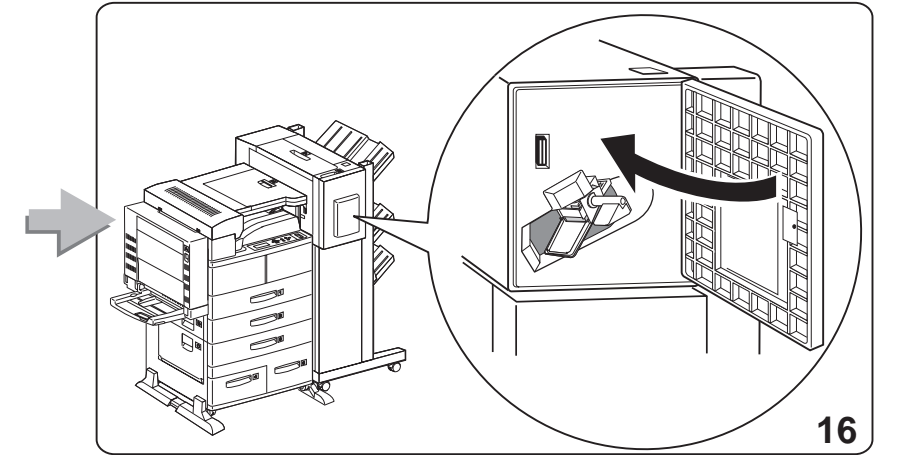

## **Feature Sheets: Installation Instructions for InfoPrint 32 Options**

**Click on a Title to Select a Feature Sheet**

- 500-sheet paper tray
- 2500-Sheet Input Unit
- Face-Up Output Tray
- Envelope Feeder
- 2000-Sheet Finisher
- Toner cartridge
- Usage kit
- DRAM SIMM
- Flash/DBCS/IPDS SIMM
- Hard disk