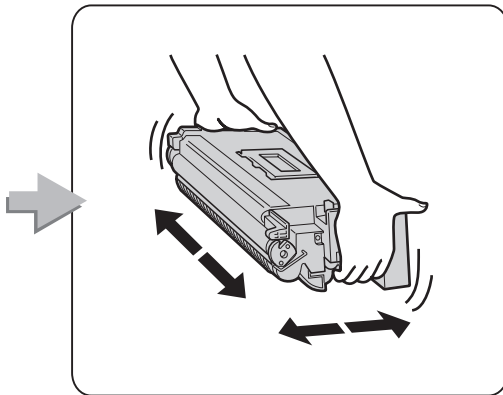

## **Feature Sheets: Installation Instructions for InfoPrint 32 Options**

**Click on a Title to Select a Feature Sheet**

- 500-sheet paper tray
- 2500-Sheet Input Unit
- Face-Up Output Tray
- Envelope Feeder
- 2000-Sheet Finisher
- Toner cartridge
- Usage kit
- DRAM SIMM
- Flash/DBCS/IPDS SIMM
- Hard disk