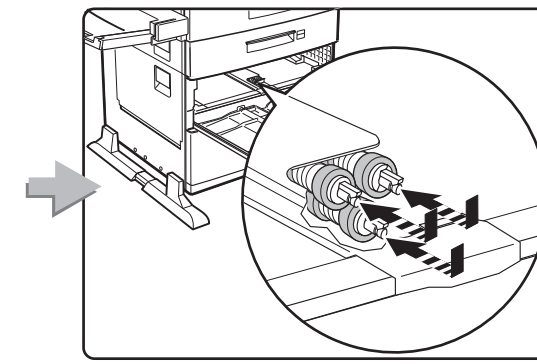

## **Feature Sheets: Installation Instructions for InfoPrint 32 Options**

**Click on a Title to Select a Feature Sheet**

- 500-sheet paper tray
- 2500-Sheet Input Unit
- Face-Up Output Tray
- Envelope Feeder
- 2000-Sheet Finisher
- Toner cartridge
- Usage kit
- DRAM SIMM
- Flash/DBCS/IPDS SIMM
- Hard disk