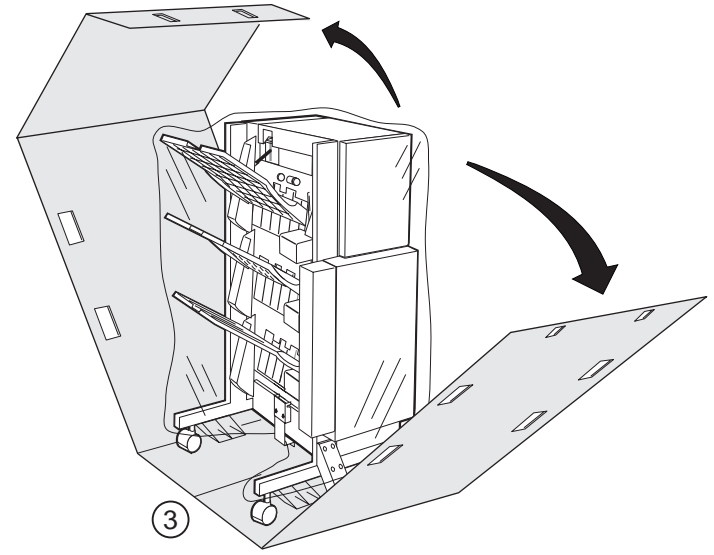

## **Feature Sheets: Installation Instructions for InfoPrint 32 Options**

**Click on a Title to Select a Feature Sheet**

- 500-sheet paper tray
- 2500-Sheet Input Unit
- Face-Up Output Tray
- Envelope Feeder
- 2000-Sheet Finisher
- Toner cartridge
- Usage kit
- DRAM SIMM
- Flash/DBCS/IPDS SIMM
- Hard disk