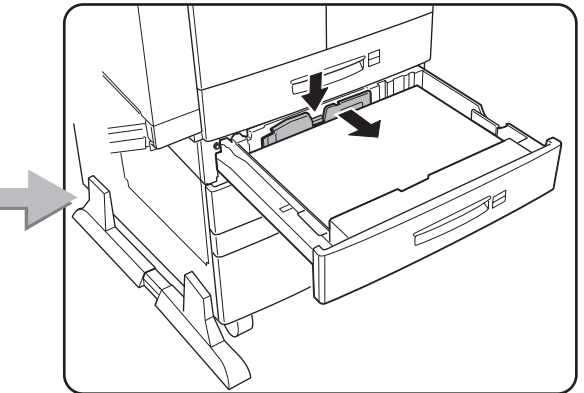

## **Feature Sheets: Installation Instructions for InfoPrint 32 Options**

**Click on a Title to Select a Feature Sheet**

- 500-sheet paper tray
- 2500-Sheet Input Unit
- Face-Up Output Tray
- Envelope Feeder
- 2000-Sheet Finisher
- Toner cartridge
- Usage kit
- DRAM SIMM
- Flash/DBCS/IPDS SIMM
- Hard disk