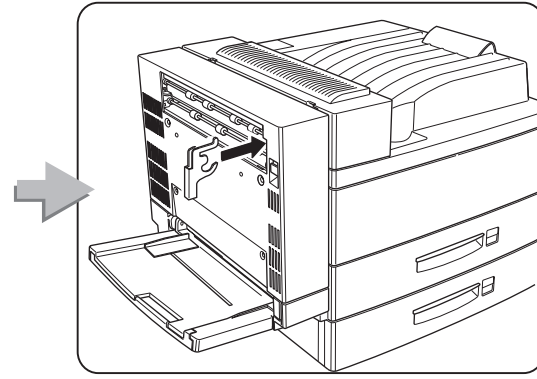

## **Feature Sheets: Installation Instructions for InfoPrint 32 Options**

**Click on a Title to Select a Feature Sheet**

- 500-sheet paper tray
- 2500-Sheet Input Unit
- Face-Up Output Tray
- Envelope Feeder
- 2000-Sheet Finisher
- Toner cartridge
- Usage kit
- DRAM SIMM
- Flash/DBCS/IPDS SIMM
- Hard disk