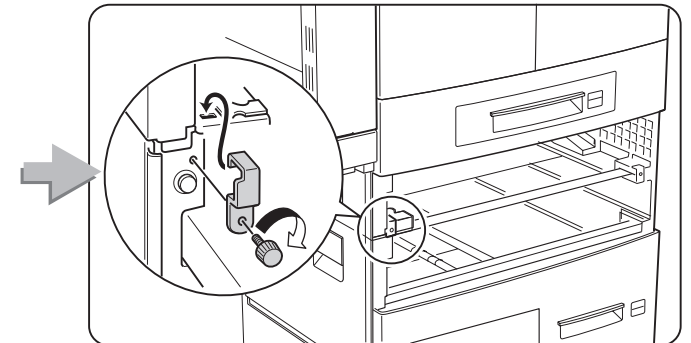

## **Feature Sheets: Installation Instructions for InfoPrint 32 Options**

**Click on a Title to Select a Feature Sheet**

- 500-sheet paper tray
- 2500-Sheet Input Unit
- Face-Up Output Tray
- Envelope Feeder
- 2000-Sheet Finisher
- Toner cartridge
- Usage kit
- DRAM SIMM
- Flash/DBCS/IPDS SIMM
- Hard disk