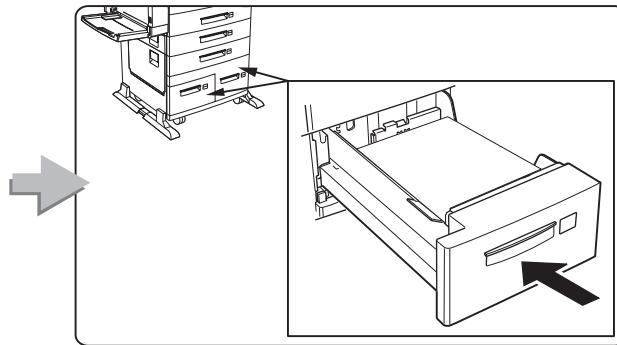

## **Feature Sheets: Installation Instructions for InfoPrint 32 Options**

**Click on a Title to Select a Feature Sheet**

- 500-sheet paper tray
- 2500-Sheet Input Unit
- Face-Up Output Tray
- Envelope Feeder
- 2000-Sheet Finisher
- Toner cartridge
- Usage kit
- DRAM SIMM
- Flash/DBCS/IPDS SIMM
- Hard disk