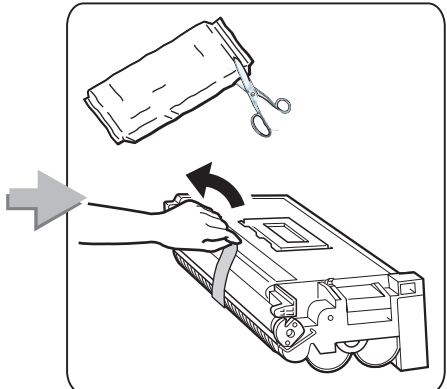

## **Feature Sheets: Installation Instructions for InfoPrint 32 Options**

**Click on a Title to Select a Feature Sheet**

- 500-sheet paper tray
- 2500-Sheet Input Unit
- Face-Up Output Tray
- Envelope Feeder
- 2000-Sheet Finisher
- Toner cartridge
- Usage kit
- DRAM SIMM
- Flash/DBCS/IPDS SIMM
- Hard disk