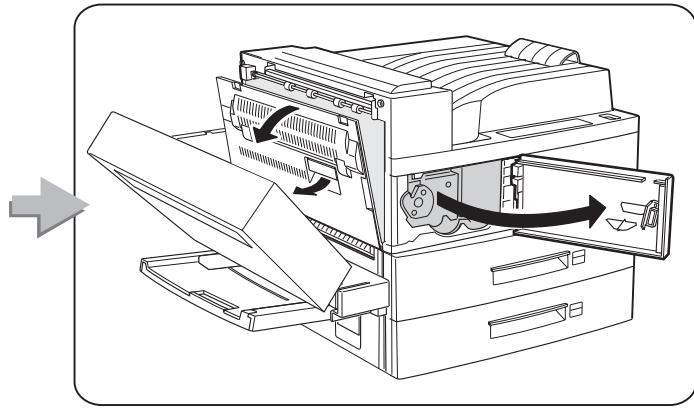

## **Feature Sheets: Installation Instructions for InfoPrint 32 Options**

**Click on a Title to Select a Feature Sheet**

- 500-sheet paper tray
- 2500-Sheet Input Unit
- Face-Up Output Tray
- Envelope Feeder
- 2000-Sheet Finisher
- Toner cartridge
- Usage kit
- DRAM SIMM
- Flash/DBCS/IPDS SIMM
- Hard disk