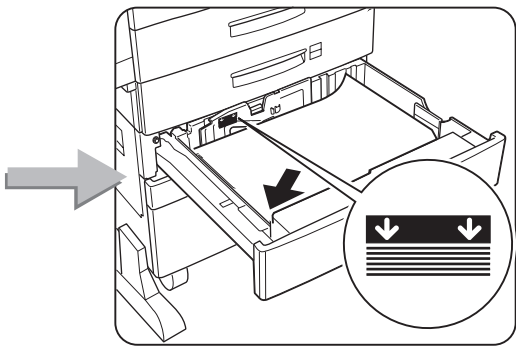

## **Feature Sheets: Installation Instructions for InfoPrint 32 Options**

**Click on a Title to Select a Feature Sheet**

- 500-sheet paper tray
- 2500-Sheet Input Unit
- Face-Up Output Tray
- Envelope Feeder
- 2000-Sheet Finisher
- Toner cartridge
- Usage kit
- DRAM SIMM
- Flash/DBCS/IPDS SIMM
- Hard disk