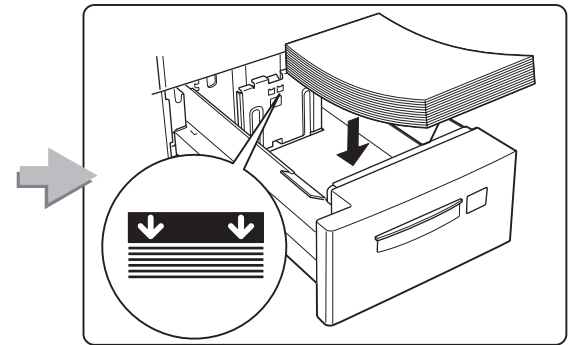

## **Feature Sheets: Installation Instructions for InfoPrint 32 Options**

**Click on a Title to Select a Feature Sheet**

- 500-sheet paper tray
- 2500-Sheet Input Unit
- Face-Up Output Tray
- Envelope Feeder
- 2000-Sheet Finisher
- Toner cartridge
- Usage kit
- DRAM SIMM
- Flash/DBCS/IPDS SIMM
- Hard disk