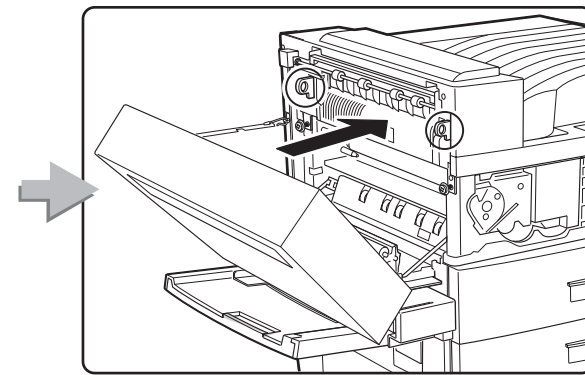

## **Feature Sheets: Installation Instructions for InfoPrint 32 Options**

**Click on a Title to Select a Feature Sheet**

- 500-sheet paper tray
- 2500-Sheet Input Unit
- Face-Up Output Tray
- Envelope Feeder
- 2000-Sheet Finisher
- Toner cartridge
- Usage kit
- DRAM SIMM
- Flash/DBCS/IPDS SIMM
- Hard disk