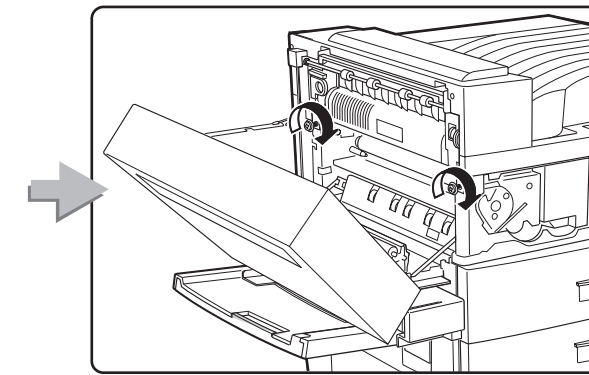

## **Feature Sheets: Installation Instructions for InfoPrint 32 Options**

**Click on a Title to Select a Feature Sheet**

- 500-sheet paper tray
- 2500-Sheet Input Unit
- Face-Up Output Tray
- Envelope Feeder
- 2000-Sheet Finisher
- Toner cartridge
- Usage kit
- DRAM SIMM
- Flash/DBCS/IPDS SIMM
- Hard disk