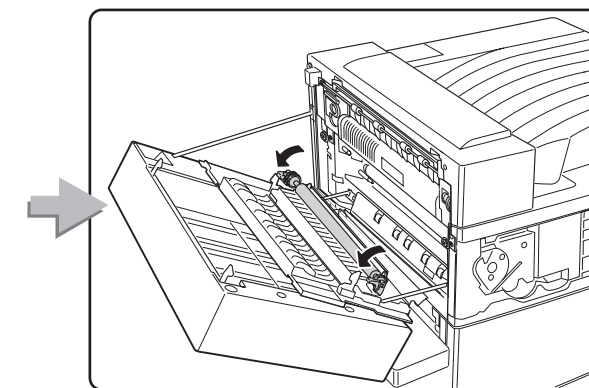

## **Feature Sheets: Installation Instructions for InfoPrint 32 Options**

**Click on a Title to Select a Feature Sheet**

- 500-sheet paper tray
- 2500-Sheet Input Unit
- Face-Up Output Tray
- Envelope Feeder
- 2000-Sheet Finisher
- Toner cartridge
- Usage kit
- DRAM SIMM
- Flash/DBCS/IPDS SIMM
- Hard disk