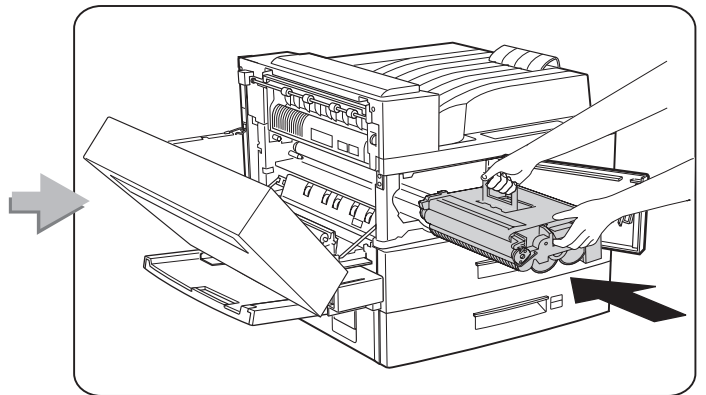

## **Feature Sheets: Installation Instructions for InfoPrint 32 Options**

**Click on a Title to Select a Feature Sheet**

- 500-sheet paper tray
- 2500-Sheet Input Unit
- Face-Up Output Tray
- Envelope Feeder
- 2000-Sheet Finisher
- Toner cartridge
- Usage kit
- DRAM SIMM
- Flash/DBCS/IPDS SIMM
- Hard disk