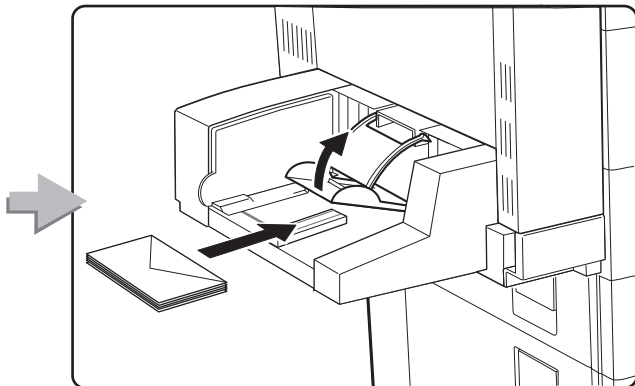

## **Feature Sheets: Installation Instructions for InfoPrint 32 Options**

**Click on a Title to Select a Feature Sheet**

- 500-sheet paper tray
- 2500-Sheet Input Unit
- Face-Up Output Tray
- Envelope Feeder
- 2000-Sheet Finisher
- Toner cartridge
- Usage kit
- DRAM SIMM
- Flash/DBCS/IPDS SIMM
- Hard disk