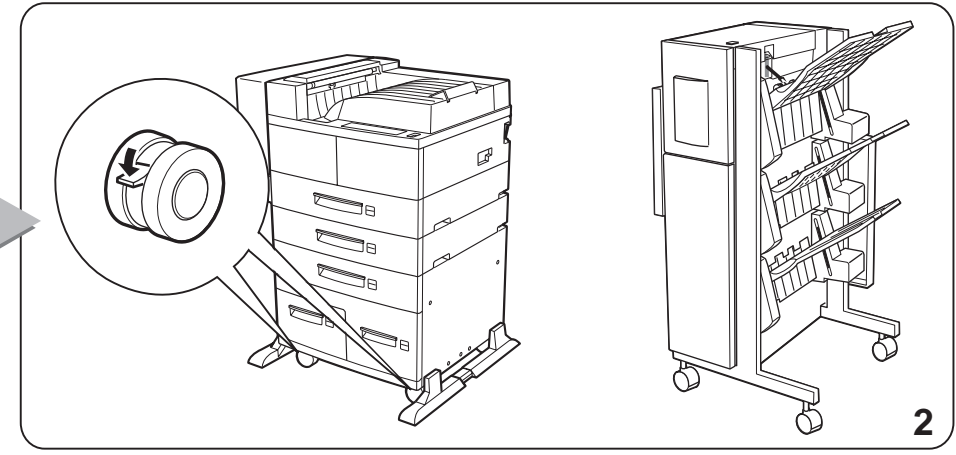

## **Feature Sheets: Installation Instructions for InfoPrint 32 Options**

**Click on a Title to Select a Feature Sheet**

- 500-sheet paper tray
- 2500-Sheet Input Unit
- Face-Up Output Tray
- Envelope Feeder
- 2000-Sheet Finisher
- Toner cartridge
- Usage kit
- DRAM SIMM
- Flash/DBCS/IPDS SIMM
- Hard disk