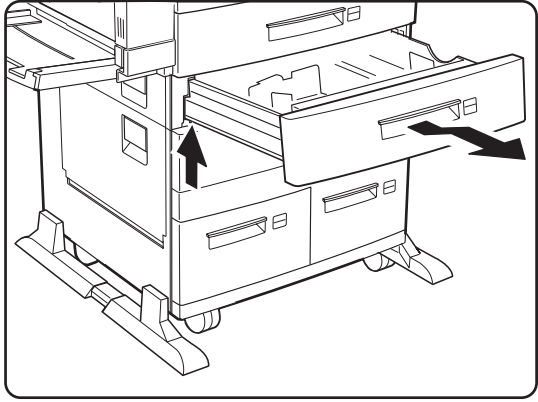

## **Feature Sheets: Installation Instructions for InfoPrint 32 Options**

**Click on a Title to Select a Feature Sheet**

- 500-sheet paper tray
- 2500-Sheet Input Unit
- Face-Up Output Tray
- Envelope Feeder
- 2000-Sheet Finisher
- Toner cartridge
- Usage kit
- DRAM SIMM
- Flash/DBCS/IPDS SIMM
- Hard disk