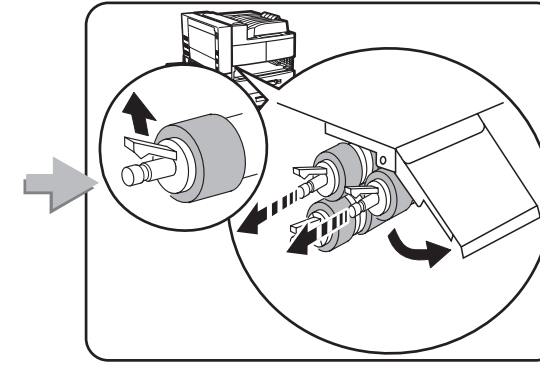

## **Feature Sheets: Installation Instructions for InfoPrint 32 Options**

**Click on a Title to Select a Feature Sheet**

- 500-sheet paper tray
- 2500-Sheet Input Unit
- Face-Up Output Tray
- Envelope Feeder
- 2000-Sheet Finisher
- Toner cartridge
- Usage kit
- DRAM SIMM
- Flash/DBCS/IPDS SIMM
- Hard disk