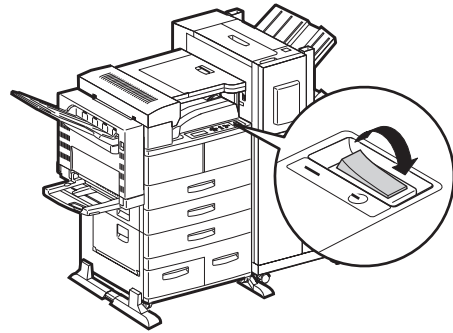

InfoPrint 32