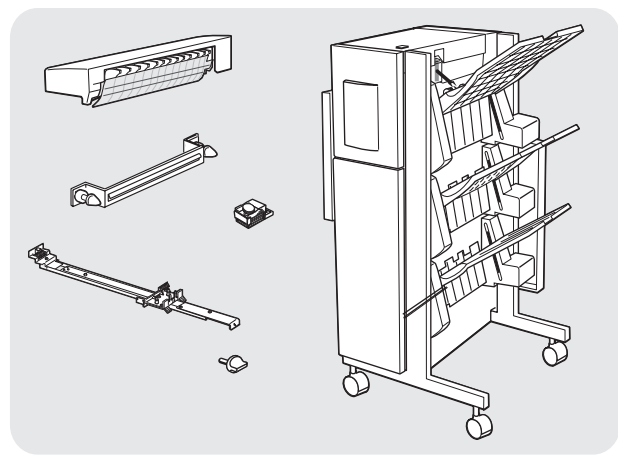

## **Feature Sheets: Installation Instructions for InfoPrint 32 Options**

**Click on a Title to Select a Feature Sheet**

- 500-sheet paper tray
- 2500-Sheet Input Unit
- Face-Up Output Tray
- Envelope Feeder
- 2000-Sheet Finisher
- Toner cartridge
- Usage kit
- DRAM SIMM
- Flash/DBCS/IPDS SIMM
- Hard disk