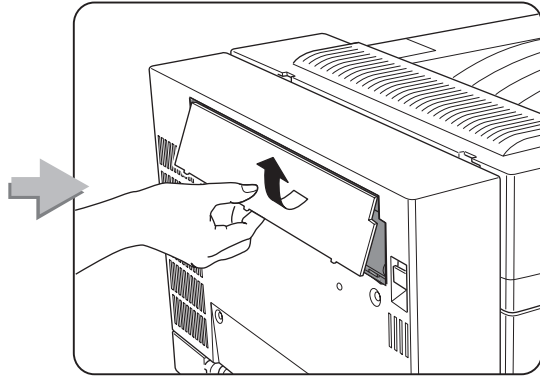

## **Feature Sheets: Installation Instructions for InfoPrint 32 Options**

**Click on a Title to Select a Feature Sheet**

- 500-sheet paper tray
- 2500-Sheet Input Unit
- Face-Up Output Tray
- Envelope Feeder
- 2000-Sheet Finisher
- Toner cartridge
- Usage kit
- DRAM SIMM
- Flash/DBCS/IPDS SIMM
- Hard disk