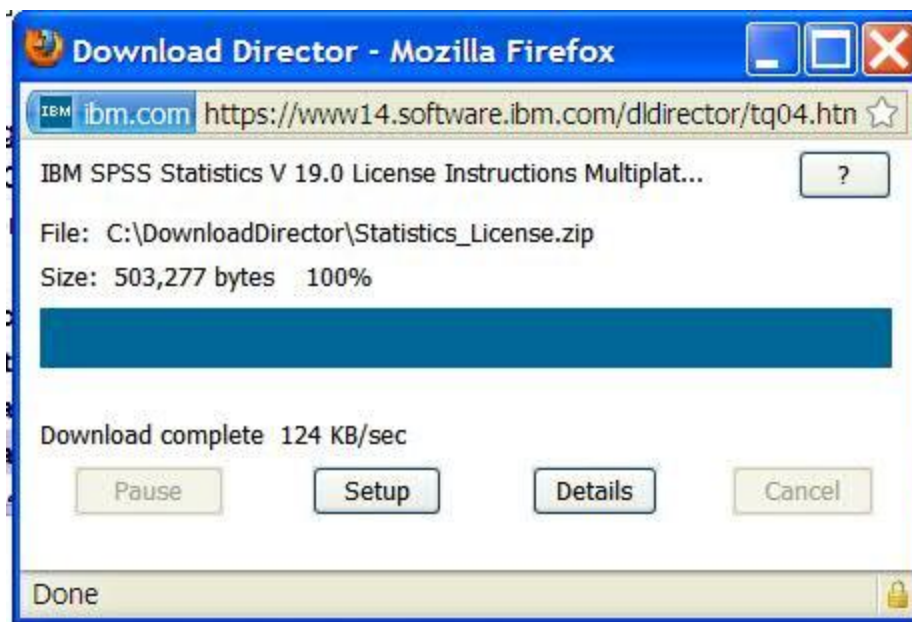

Download Director

- Example 1 – download IBM SPSS Regression

Action: System will download the files & advise when complete.