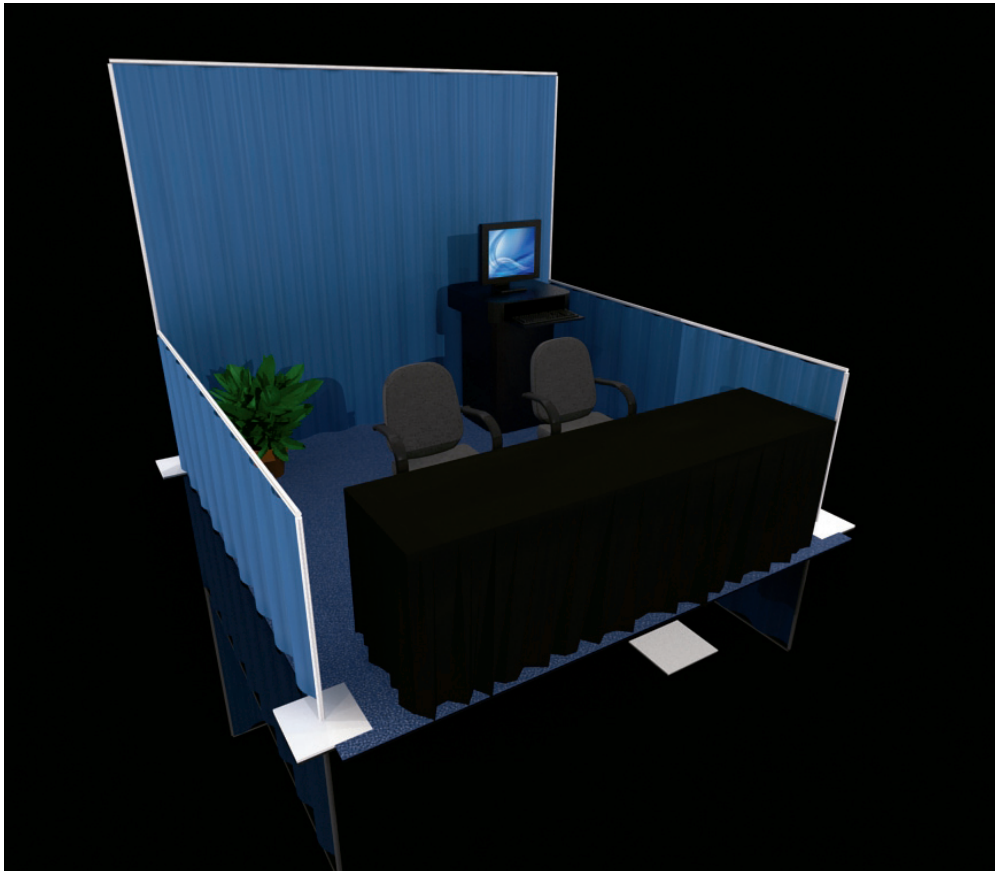

Information On Demand 2012

Accessory Package A - \$2,500 (Ideal for a 10x10 Booth Space)

- 1 - 8' Black Draped Table
- 2 - Black Diamond Arm Chair
- 1 - Wastebasket
- 1 - Three Foot Tropical Plant
- 1 - Floor Logo/ Booth Number Sticker (10" x 12")
- Daily vacuuming and garbage removal

Information On Demand 2012

Accessory Package B - \$3,800 (Ideal for a 10x10 Booth Space)

- 1 - 8' Black Draped Table
- 1 - Orion Computer Kiosk (computer not provided)
- 2 - Diplomat Chairs
- 1 - Wastebasket
- 1 - Three Foot Tropical Plant
- 1 - Floor Logo/ Booth Number Sticker (10" x 12")
- Daily vacuuming and garbage removal

Information On Demand 2012

Accessory Package C - \$5,000 (Ideal for a 10x20 Booth Space)

- | | |
|--|--|
| 1 - Showcase Display Counter | 1 - Geo Coffee Table |
| 1 - Orion Computer Kiosk (computer not provided) | 1 - Wastebasket |
| 1 - Black Diamond Stool | 1 - Three Foot Tropical Plant |
| 1 - Lisbon Group Loveseat | 1 - Floor Logo/ Booth Number Sticker (10" x 12") |
| 2 - Black Leather Cubes | Daily vacuuming and garbage removal |