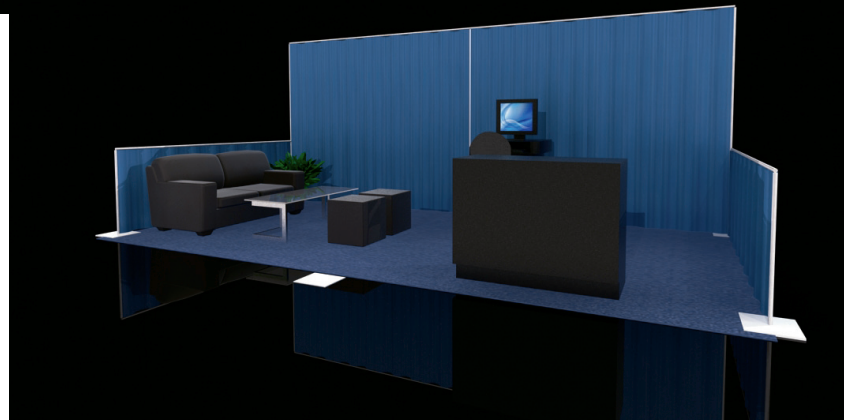

Information On Demand 2012

Accessory Package A - \$2,500 (Ideal for a 10x10 Booth Space)

- 1 - 8' Black Draped Table
- 2 - Black Diamond Arm Chair
- 1 - Wastebasket
- 1 - Three Foot Tropical Plant
- 1 - Floor Logo/ Booth Number Sticker (10" x 12")
- Daily vacuuming and garbage removal

Information On Demand 2012

Accessory Package B - \$3,800 (Ideal for a 10x10 Booth Space)

- 1 - 8' Black Draped Table
- 1 - Orion Computer Kiosk (computer not provided)
- 2 - Diplomat Chairs
- 1 - Wastebasket
- 1 - Three Foot Tropical Plant
- 1 - Floor Logo/ Booth Number Sticker (10" x 12")
- Daily vacuuming and garbage removal

Information On Demand 2012

Accessory Package C - \$5,000 (Ideal for a 10x20 Booth Space)

- | | |
|--|--|
| 1 - Showcase Display Counter | 1 - Geo Coffee Table |
| 1 - Orion Computer Kiosk (computer not provided) | 1 - Wastebasket |
| 1 - Black Diamond Stool | 1 - Three Foot Tropical Plant |
| 1 - Lisbon Group Loveseat | 1 - Floor Logo/ Booth Number Sticker (10" x 12") |
| 2 - Black Leather Cubes | Daily vacuuming and garbage removal |