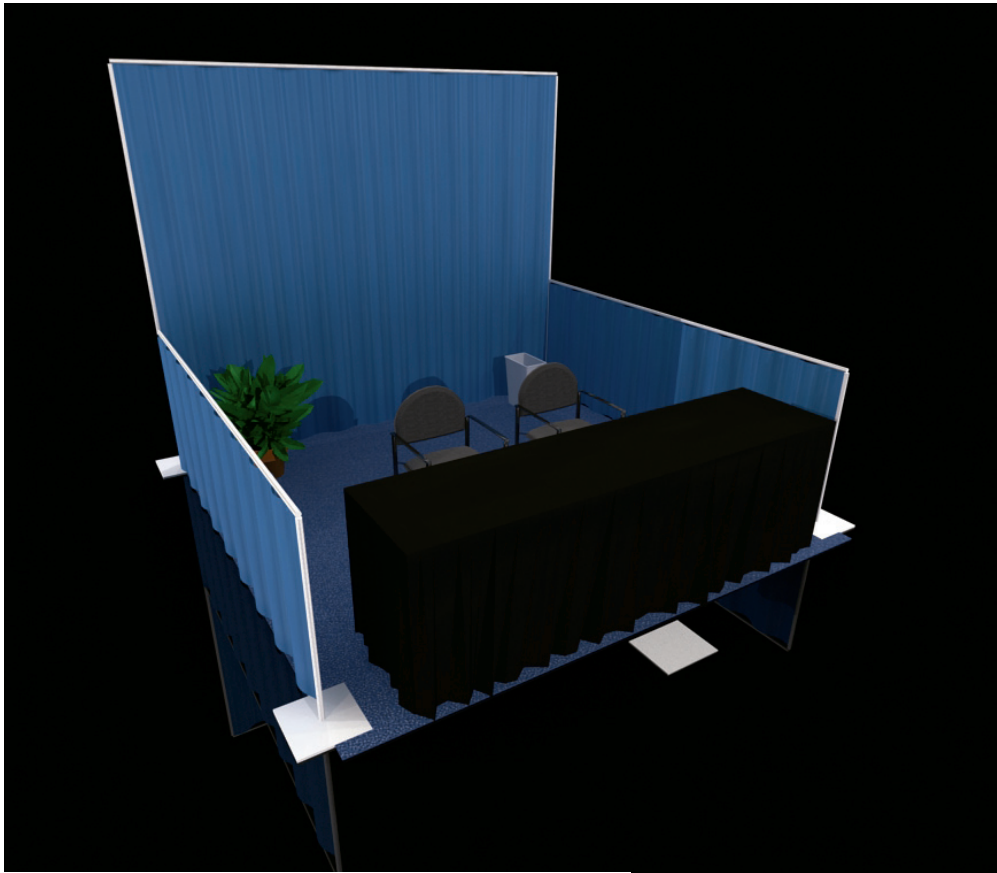

Information On Demand 2012

Accessory Package A - \$2,500 (Ideal for a 10x10 Booth Space)

- 1 - 8' Black Draped Table
- 2 - Black Diamond Arm Chair
- 1 - Wastebasket
- 1 - Three Foot Tropical Plant
- 1 - Floor Logo/ Booth Number Sticker (10" x 12")
- Daily vacuuming and garbage removal

Information On Demand 2012

Accessory Package B - \$3,800 (Ideal for a 10x10 Booth Space)

- 1 - 8' Black Draped Table
- 1 - Orion Computer Kiosk (computer not provided)
- 2 - Diplomat Chairs
- 1 - Wastebasket
- 1 - Three Foot Tropical Plant
- 1 - Floor Logo/ Booth Number Sticker (10" x 12")
- Daily vacuuming and garbage removal

Information On Demand 2012

Accessory Package C - \$5,000 (Ideal for a 10x20 Booth Space)

- | | |
|--|--|
| 1 - Showcase Display Counter | 1 - Geo Coffee Table |
| 1 - Orion Computer Kiosk (computer not provided) | 1 - Wastebasket |
| 1 - Black Diamond Stool | 1 - Three Foot Tropical Plant |
| 1 - Lisbon Group Loveseat | 1 - Floor Logo/ Booth Number Sticker (10" x 12") |
| 2 - Black Leather Cubes | Daily vacuuming and garbage removal |