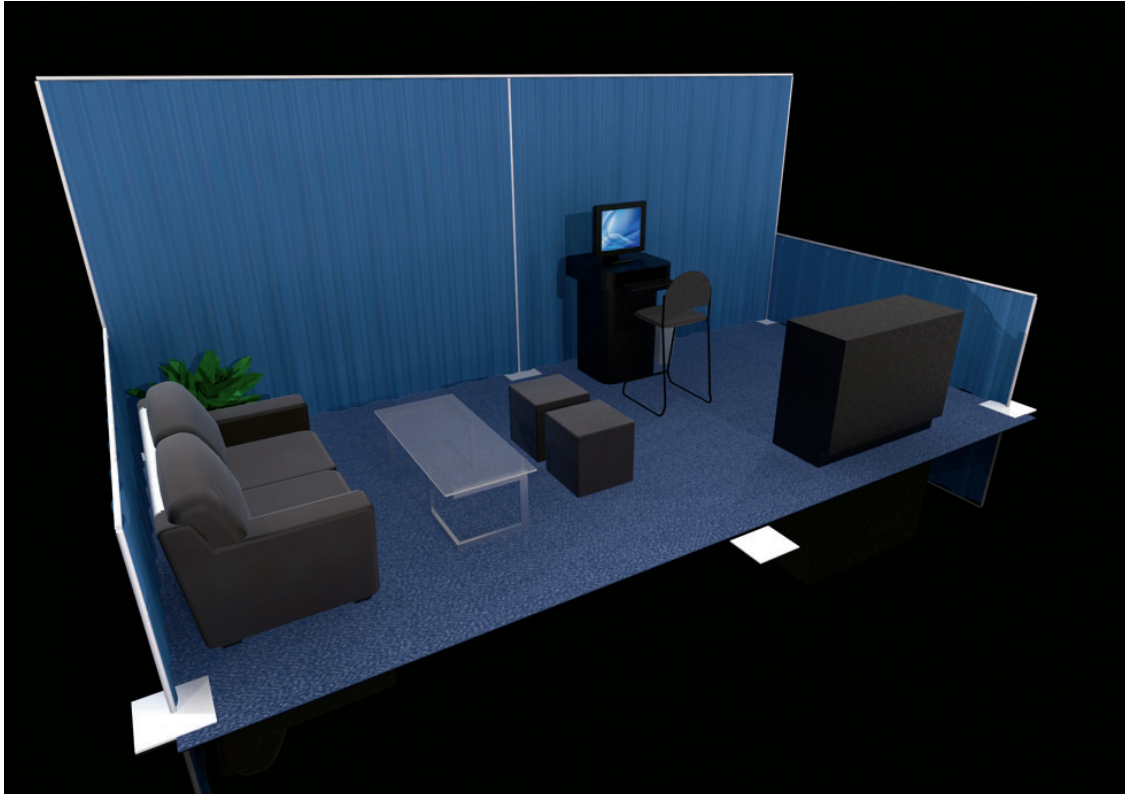

Information On Demand 2012

Accessory Package A - \$2,500 (Ideal for a 10x10 Booth Space)

- 1 - 8' Black Draped Table
- 2 - Black Diamond Arm Chair
- 1 - Wastebasket
- 1 - Three Foot Tropical Plant
- 1 - Floor Logo/ Booth Number Sticker (10" x 12")
- Daily vacuuming and garbage removal

Information On Demand 2012

Accessory Package B - \$3,800 (Ideal for a 10x10 Booth Space)

- 1 - 8' Black Draped Table
- 1 - Orion Computer Kiosk (computer not provided)
- 2 - Diplomat Chairs
- 1 - Wastebasket
- 1 - Three Foot Tropical Plant
- 1 - Floor Logo/ Booth Number Sticker (10" x 12")
- Daily vacuuming and garbage removal

Information On Demand 2012

Accessory Package C - \$5,000 (Ideal for a 10x20 Booth Space)

- | | |
|--|--|
| 1 - Showcase Display Counter | 1 - Geo Coffee Table |
| 1 - Orion Computer Kiosk (computer not provided) | 1 - Wastebasket |
| 1 - Black Diamond Stool | 1 - Three Foot Tropical Plant |
| 1 - Lisbon Group Loveseat | 1 - Floor Logo/ Booth Number Sticker (10" x 12") |
| 2 - Black Leather Cubes | Daily vacuuming and garbage removal |