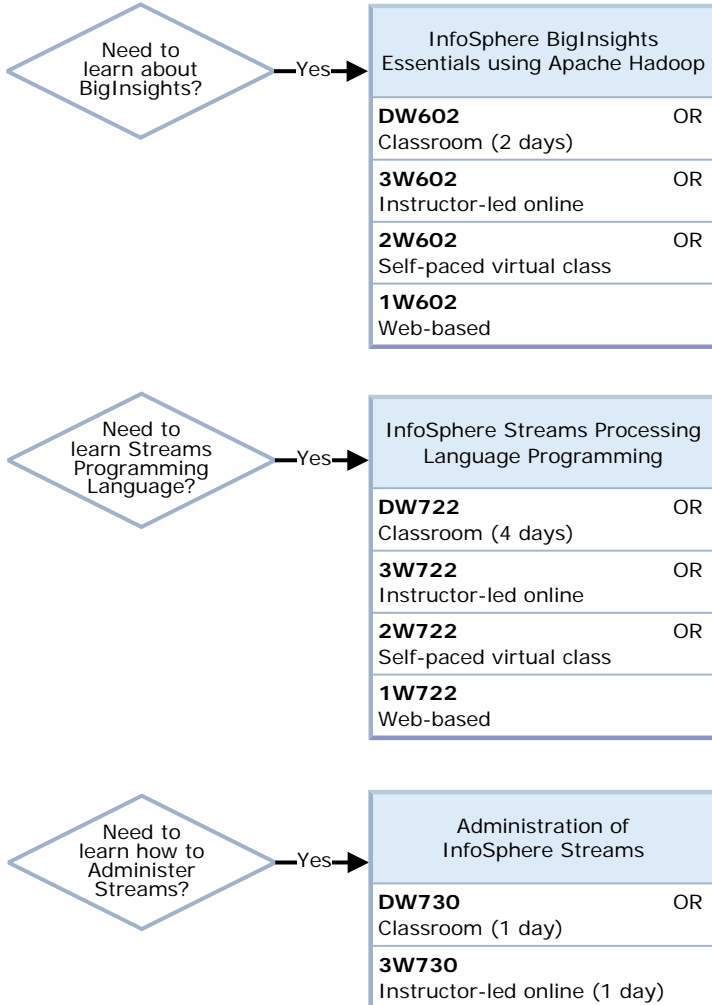

Big Data

START HERE...

You may be ready for:
Test M97
 IBM BigInsights
 Technical Mastery
 Test v1

is21.110911

LEGEND	
Type	Delivery Method
Classroom (public or private)	Instructor-led in a classroom
Instructor-led online (public or private)	Instructor-led virtual classroom
Self-paced virtual	On demand online with labs
Web-based	On demand online without labs