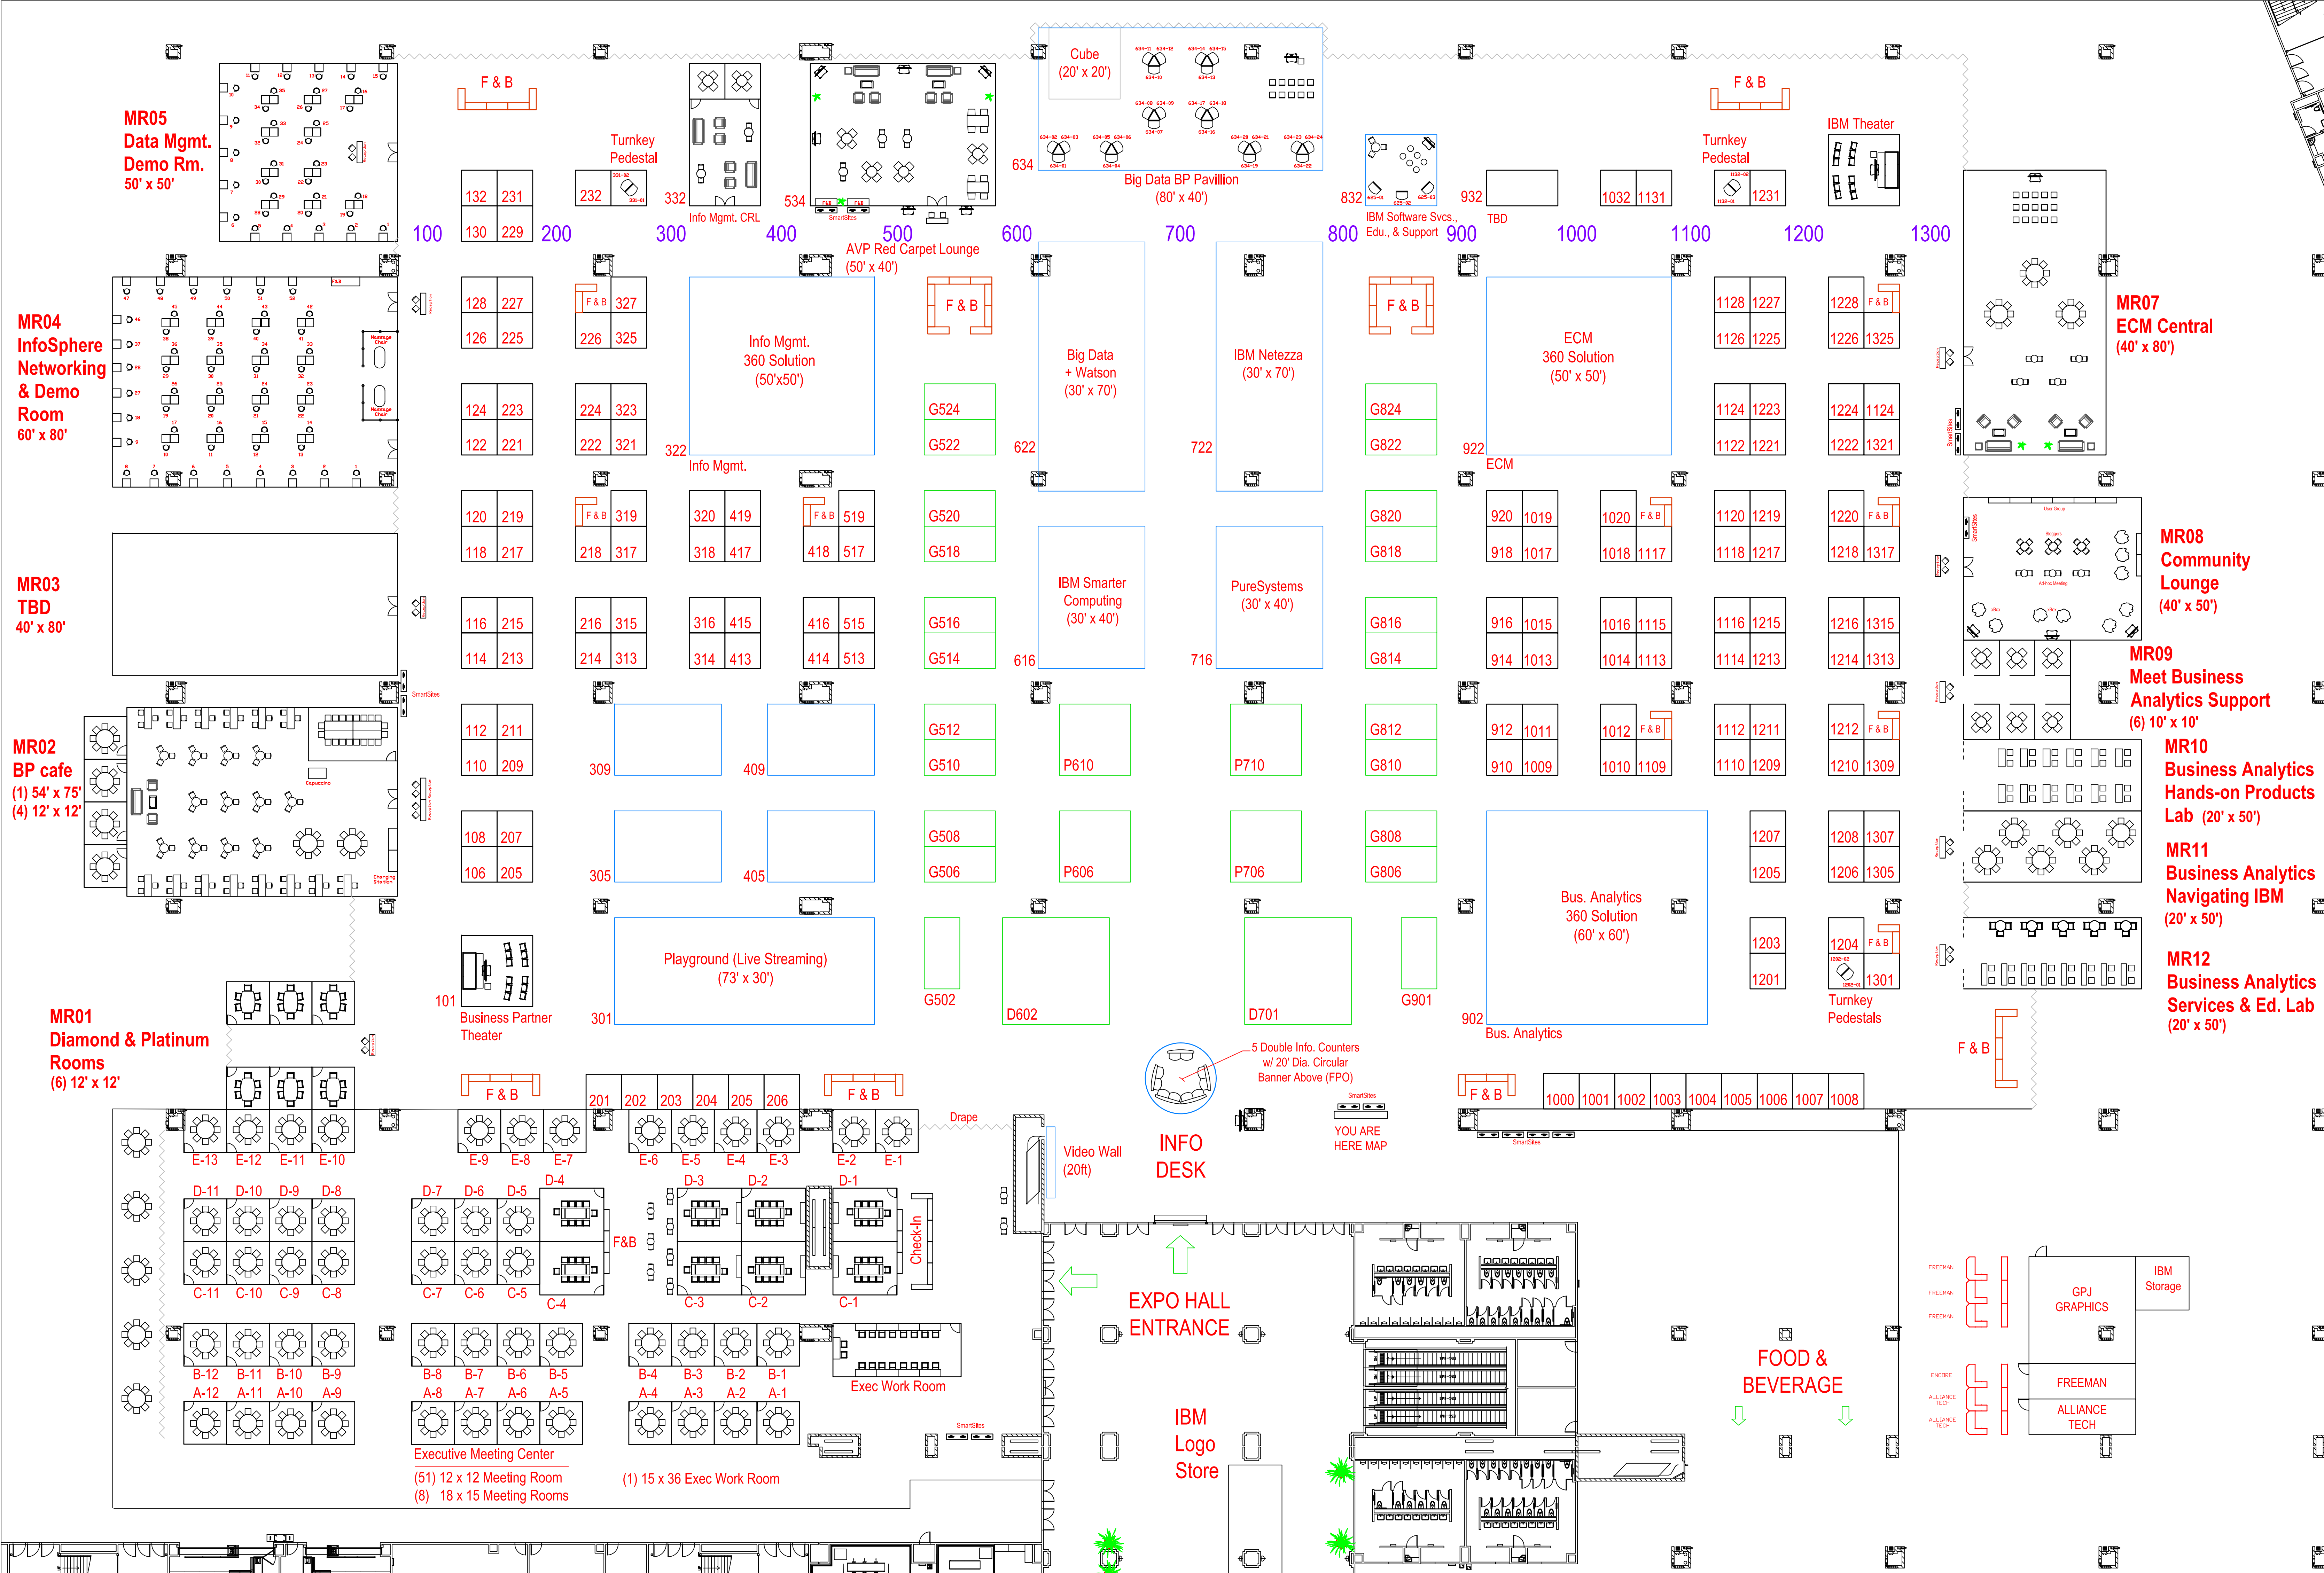

**IOD 2012**

- EXPO HALL**
- (2) Diamonds (2)30'x30
  - (4) Platinums (20'x20')
  - (22) Golds (10'x20')
  - (144) Elite Exhibitors (10'x10')
  - (6) Turnkey Peds
  - (TBD) IBM Pedestals
  - (2) Diamond Meeting Rms. (12'x12')
  - (4) Platinum Meeting Rms. (12'x12')
  - (2) Theaters (20' x 20')
  - (1) Video Wall (30 Ft.)
- F&B Stations:**
- (9) Single Configuration
  - (6) Double Configuration
  - (2) Quad Configuration
- MEETING ROOMS (13)**
- Exec. Mtg. Center (51) 12'x12', (8) 18'x15', (1) EWR
  - MR01 - Diamond & Platinum Rooms (6) 12'x12'
  - MR02 - BP Cafe (1) 54'x75', (4)12'x12'
  - MR03 - TBD (40'x80')
  - MR04 - InfoSphere Demo Room (60'x80')(52 demos)
  - MR05 - Data Mgmt. Demo Room (50'x50')(35 demos)
  - MR06 - AVP Red Carpet Lounge (50'x40' #534)
  - MR07 - ECM Central (40'x80')
  - MR08 - IBM Community Lounge (40'x50')
  - MR09 - Meet Business Analytics Support (6) 10'x10'
  - MR10 - Bus. Analytics Hands-On Products Lab (20'x50')
  - MR11 - Business Analytics - Navigating IBM (20'x50')
  - MR12 - Business Analytics Services & Edu. Lab (20'x50')
- IBM Booths (14)**
- 301 - Playground - Live Streaming (73'x30')
  - 305 - TBD (20'x30')
  - 309 - TBD (20'x30')
  - 322 - Info. Management (50'x50')
  - 405 - TBD (20'x30')
  - 409 - TBD (20'x30')
  - 616 - Smarter Computing (30'x40')
  - 622 - Big Data + Watson (30'x70')
  - 634 - Big Data BP Pav. (80'x40') (w/24 Peds)
  - 716 - Pure Systems (30'x40')
  - 722 - IBM Netezza (30'x70')
  - 832 - Software Svcs., Edu. & Support (20'x20')
  - 902 - Business Analytics (60'x60')
  - 922 - ECM (50'x50')

**Show | Venue** IBM Information On Demand 2012

**Show Date** October 21 - 25, 2012

**Show Hall** Mandalay Bay Convention Center, Las Vegas, NV

**Booth #** Bayside C & D

**Project #** 1051141K0

**Booth Size** N/A

**File Name** IOD 2012.dwg

**Scale** N/A

**View Solution Center Floor Plan**

**Designer** JS/RC

**Date** 07.20.2012

**Status** A7 Rev2