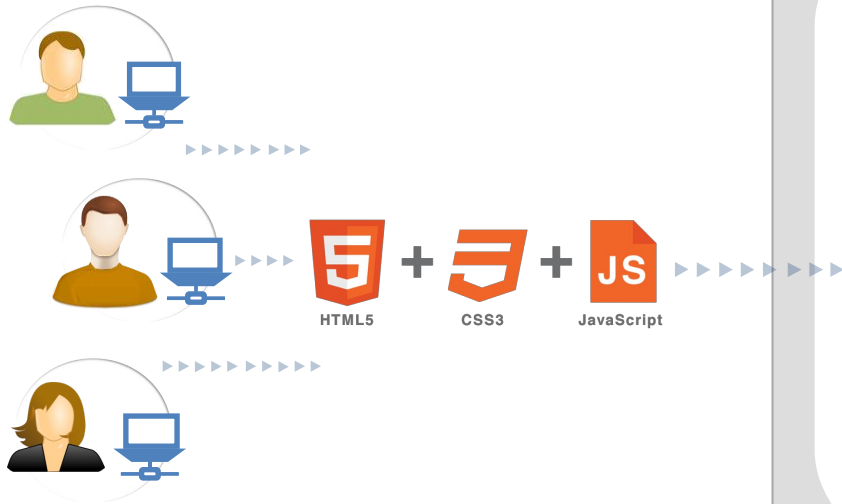

SC4SB

Onboard

TI

EM

OM

TFIM

GK

The image displays two overlapping screenshots of the Greenwell HR portal. The top screenshot shows the 'Recruiter Portal' interface with a navigation menu on the left containing 'Main', 'Reqs', and 'Candidates'. The main content area includes a 'Recruiter Portal' header, a 'To Do List' notification, and a 'My Open Reqs' section with pagination controls. The bottom screenshot shows the 'Newsfeed' interface with a navigation bar at the top containing icons for Home, Hiring, Onboard Manager, Jobs, Performance, Newsfeed, People, and Communities. The main content area features a 'Share Something' section, a list of updates from 'Jasmine Haj', and sections for 'Meetings' and 'Events'. A vertical sidebar on the right contains icons for 'HM Review', a search icon, and a social media icon. A URL at the bottom of the page reads: <https://hub.jazz.net/code/edit/edit.html#/code/file/schmitt-OnionContent/schmitt|test2/views/index.ejs>

[https://2x-staging.kenexa.com/wps/portal/\\$tenant/bp_sampleclient](https://2x-staging.kenexa.com/wps/portal/$tenant/bp_sampleclient)

TalentSuite Applications

Intro
Model
Infrastructure

Kenexa Open Toolkits

Partner
Apps UI

IBM Talent Suite
Apps

Existing SaaS
Offerings

 Social Collaboration

Analytics Engines
predictive, cognitive

Customer Environment

Unified Talent Data

IBM Digital Experience

Demo

[https://2x-staging.kenexa.com/wps/myportal/\\$tenant/bp_sampleclient](https://2x-staging.kenexa.com/wps/myportal/$tenant/bp_sampleclient)