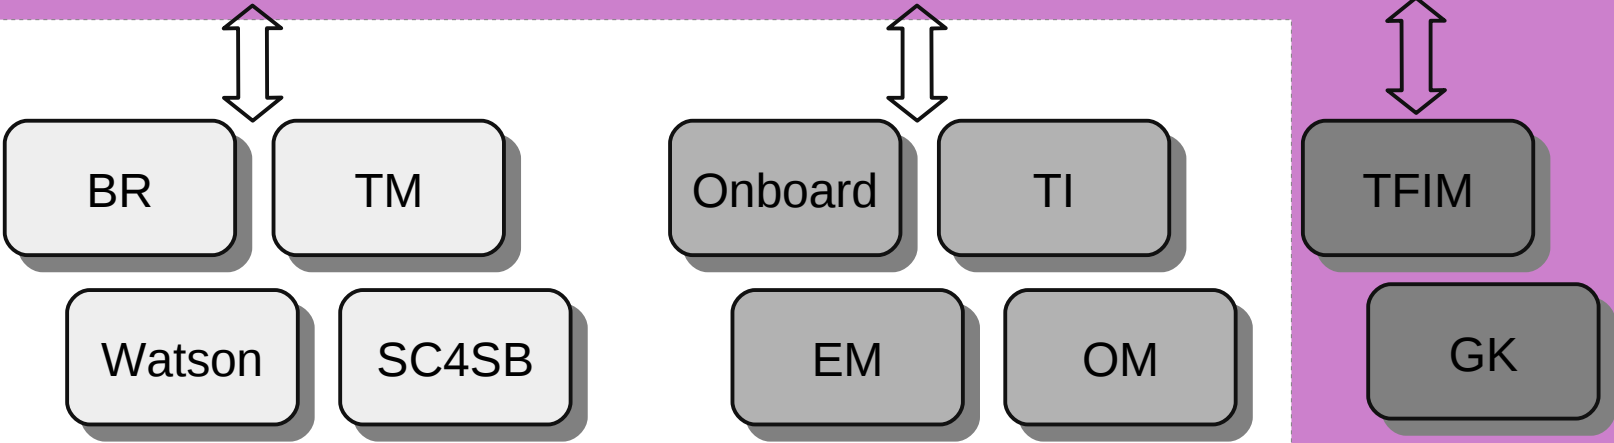

TalentSuite Framework

powered by xDx