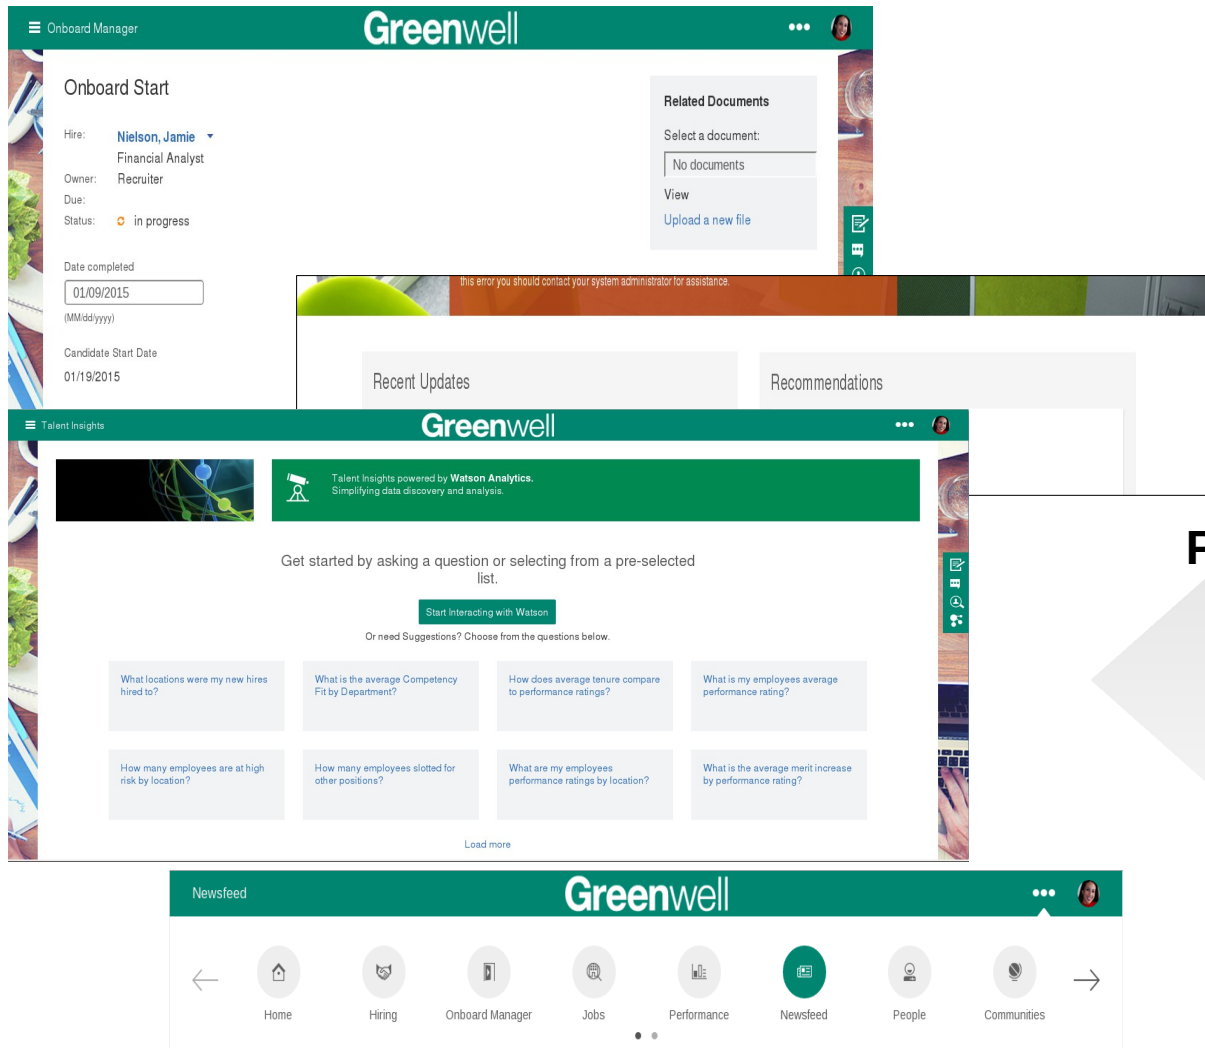

Pages Styles
Proxy Theme

Pages
DDC UXFM
Social ScriptPortlet
Portlets