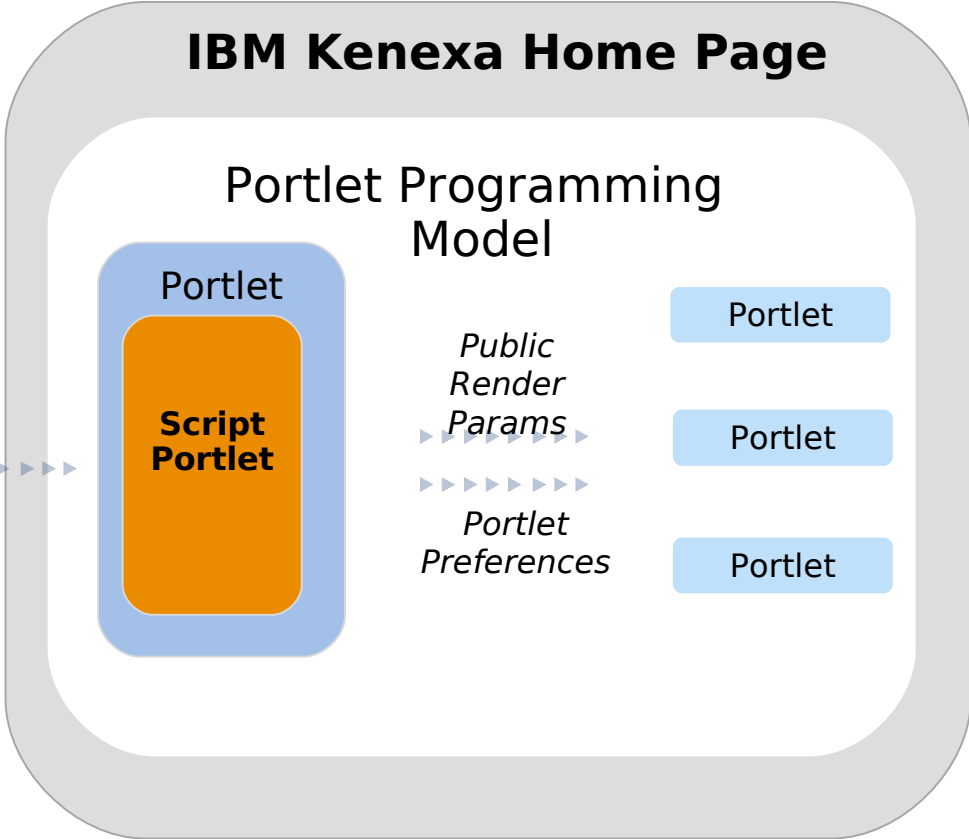

SC4SB

Onboard

TI

EM

OM

TFIM

GK

The image displays two overlapping screenshots of the Greenwell HR portal. The top screenshot shows the 'Recruiter Portal' interface with a navigation menu on the left containing 'Main', 'Reqs', and 'Candidates'. The main content area includes a 'Recruiter Portal' header, a 'To Do List' notification, and a 'My Open Reqs' section with pagination controls. The bottom screenshot shows the 'Newsfeed' interface with a navigation bar at the top containing icons for Home, Hiring, Onboard Manager, Jobs, Performance, Newsfeed, People, and Communities. The main content area features a 'Share Something' section, a list of updates from 'Jasmine Haj', and sections for 'Meetings' and 'Events'. A vertical sidebar on the right contains icons for 'HM Review', a search icon, and a social media icon. A URL at the bottom of the page reads: <https://hub.jazz.net/code/edit/edit.html#/code/file/schmitt-OnionContent/schmitt|test2/views/index.ejs>

[https://2x-staging.kenexa.com/wps/portal/\\$tenant/bp_sampleclient](https://2x-staging.kenexa.com/wps/portal/$tenant/bp_sampleclient)

TalentSuite Applications

Intro
Model
Infrastructure

Kenexa Open Toolkits

Partner
Apps UI

IBM Talent Suite
Apps

Existing SaaS
Offerings

 Social Collaboration

Analytics Engines
predictive, cognitive

Customer Environment

Unified Talent Data

IBM Digital Experience

Demo

[https://2x-staging.kenexa.com/wps/myportal/\\$tenant/bp_sampleclient](https://2x-staging.kenexa.com/wps/myportal/$tenant/bp_sampleclient)