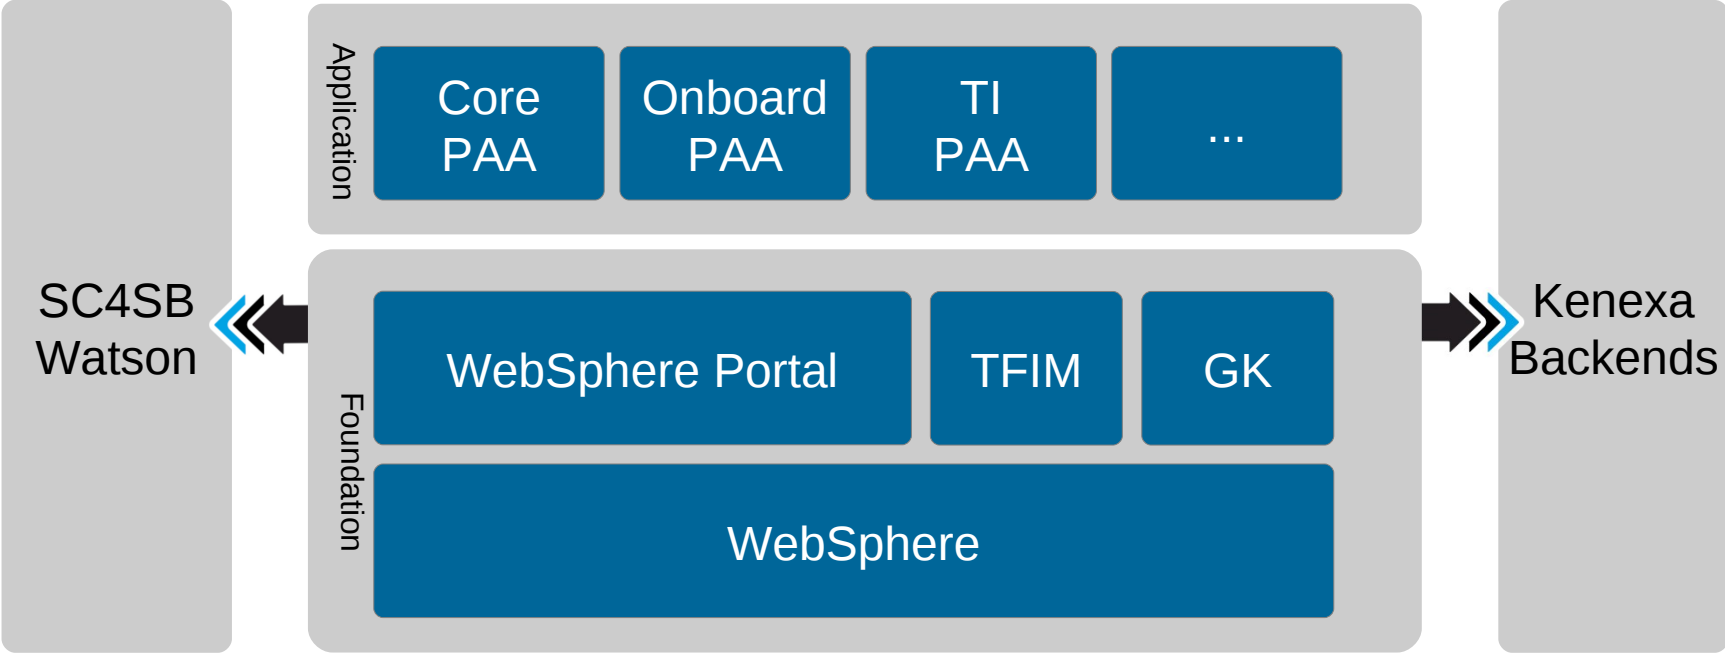

WebSphere Portal als Fundament für Ihre Software Lösung

**Erfahrungen aus dem Kenexa
Entwicklungsteam**

Intro
Model
Infrastructure

Demo

[https://2x.kenexa.com/wps/portal/\\$tenant/TSDemo1](https://2x.kenexa.com/wps/portal/$tenant/TSDemo1)

Intro

Model

Infrastructure

Böblingen

Boston

Wayne PA

Dublin

TalentSuite Framework

powered by xDx

BR

TM

Watson

SC4SB

Onboard

TI

EM

SC4SB

Onboard

TI

EM

OM

TFIM

GK

The image displays two overlapping screenshots of the Greenwell HR portal. The top screenshot shows the 'Recruiter Portal' interface with a navigation menu on the left containing 'Main', 'Reqs', and 'Candidates'. The main content area includes a 'Recruiter Portal' header, a 'To Do List' notification, and a 'My Open Reqs' section with pagination controls. The bottom screenshot shows the 'Newsfeed' interface with a navigation bar at the top containing icons for Home, Hiring, Onboard Manager, Jobs, Performance, Newsfeed, People, and Communities. The main content area features a 'Share Something' section, a list of updates from 'Jasmine Haj', and sections for 'Meetings' and 'Events'. A vertical sidebar on the right contains icons for 'HM Review', a search icon, and a social media icon. A URL at the bottom of the page reads: <https://hub.jazz.net/code/edit/edit.html#/code/file/schmitt-OnionContent/schmitt|test2/views/index.ejs>