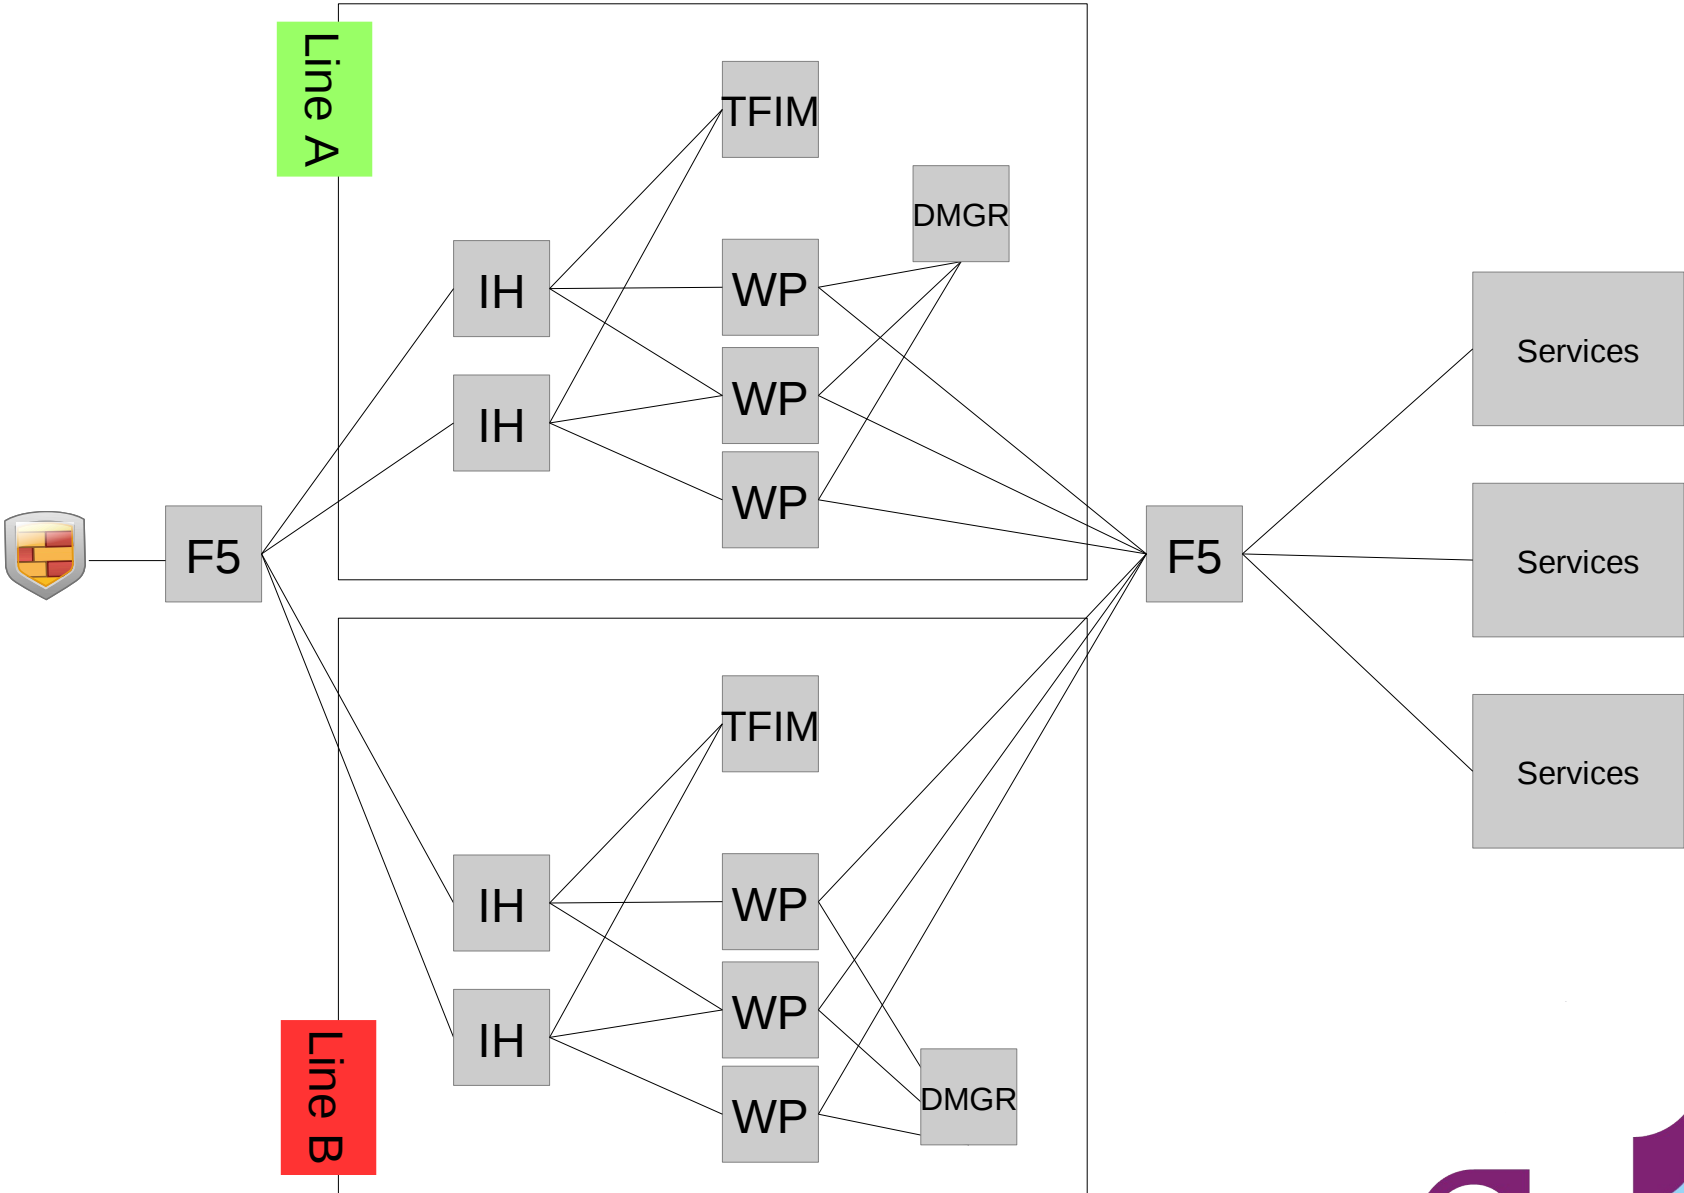

SC4SB

Onboard

TI

EM

OM

TFIM

GK

The image displays two overlapping screenshots of the Greenwell HR portal. The top screenshot shows the 'Recruiter Portal' interface with a navigation menu on the left containing 'Main', 'Reqs', and 'Candidates'. The main content area includes a 'Recruiter Portal' header, a 'To Do List' notification, and a 'My Open Reqs' section with pagination controls. The bottom screenshot shows the 'Newsfeed' interface with a navigation bar at the top containing icons for Home, Hiring, Onboard Manager, Jobs, Performance, Newsfeed, People, and Communities. The main content area features a 'Share Something' section, a list of updates from 'Jasmine Haj', and sections for 'Meetings' and 'Events'. A vertical sidebar on the right contains icons for 'HM Review', a search icon, and a social media icon. A URL at the bottom of the page reads: <https://hub.jazz.net/code/edit/edit.html#/code/file/schmitt-OnionContent/schmitt|test2/views/index.ejs>

[https://2x-staging.kenexa.com/wps/portal/\\$tenant/bp_sampleclient](https://2x-staging.kenexa.com/wps/portal/$tenant/bp_sampleclient)

TalentSuite Applications

Intro
Model
Infrastructure

Kenexa Open Toolkits

Demo

[https://2x-staging.kenexa.com/wps/myportal/\\$tenant/bp_sampleclient](https://2x-staging.kenexa.com/wps/myportal/$tenant/bp_sampleclient)