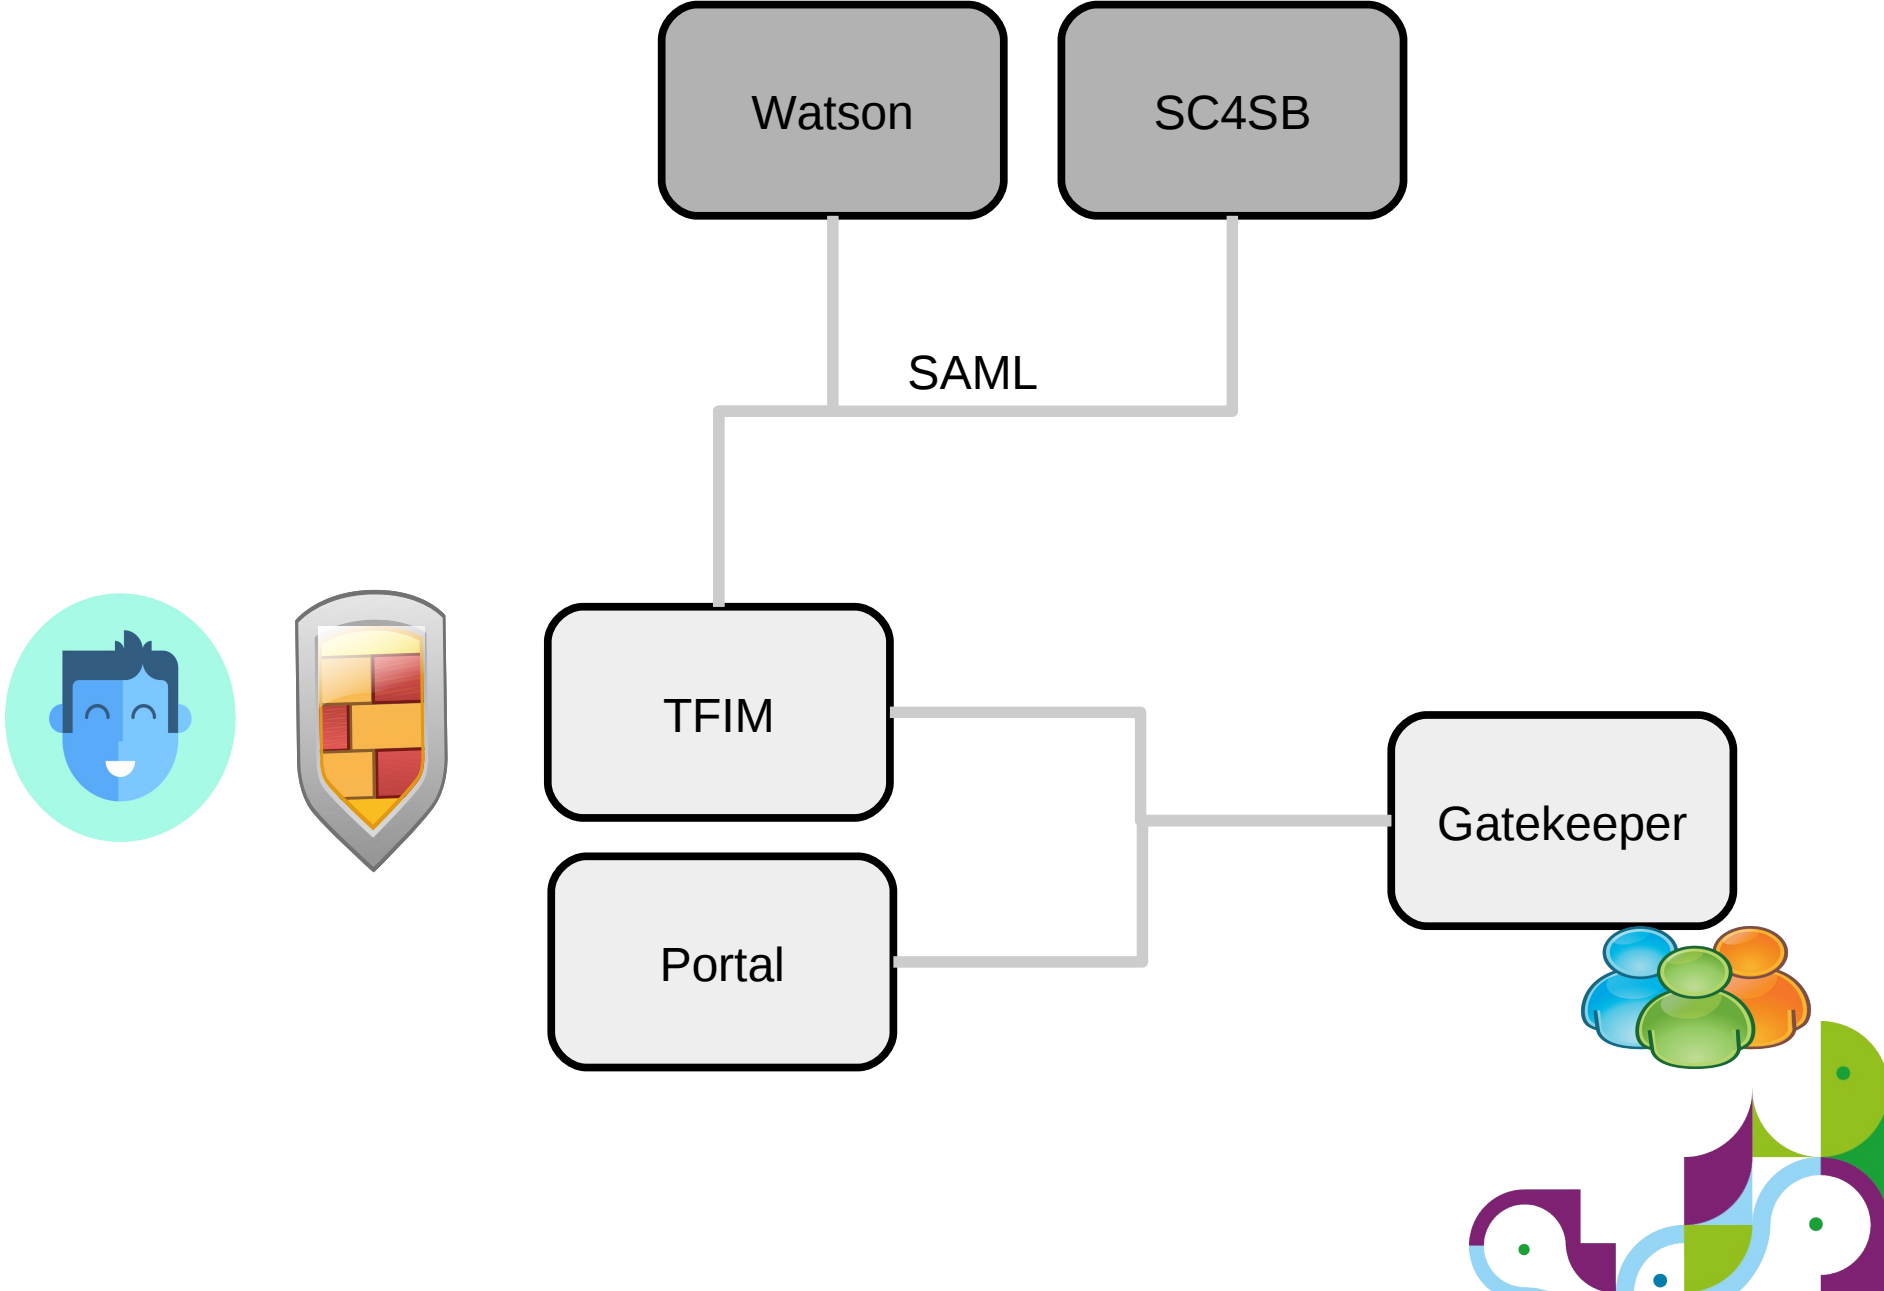

WebSphere Portal als Fundament für Ihre Software Lösung

**Erfahrungen aus dem Kenexa
Entwicklungsteam**

Intro
Model
Infrastructure

Demo

[https://2x.kenexa.com/wps/portal/\\$tenant/TSDemo1](https://2x.kenexa.com/wps/portal/$tenant/TSDemo1)

SC4SB

Onboard

TI

EM

OM

TFIM

GK

The image displays two overlapping screenshots of the Greenwell HR portal. The top screenshot shows the 'Recruiter Portal' interface with a navigation menu on the left containing 'Main', 'Reqs', and 'Candidates'. The main content area includes a 'Recruiter Portal' header, a 'To Do List' notification, and a 'My Open Reqs' section with pagination controls. The bottom screenshot shows the 'Newsfeed' interface with a navigation bar at the top containing icons for Home, Hiring, Onboard Manager, Jobs, Performance, Newsfeed, People, and Communities. The main content area features a 'Share Something' section, a list of updates from 'Jasmine Haj', and sections for 'Meetings' and 'Events'. A vertical sidebar on the right contains icons for 'HM Review', a search icon, and a social media icon. A URL at the bottom of the page reads: <https://hub.jazz.net/code/edit/edit.html#/code/file/schmitt-OnionContent/schmitt|test2/views/index.ejs>

TalentSuite Framework

powered by xDx

Pages Styles
Proxy Theme

Pages
DDC UXFM
Social ScriptPortlet
Portlets

TalentSuite Framework

powered by xDx

Kenexa
TalentSuite

Single Instance to host multiple branded sites

[https://2x-staging.kenexa.com/wps/portal/\\$tenant/bp_sampleclient](https://2x-staging.kenexa.com/wps/portal/$tenant/bp_sampleclient)

TalentSuite Applications

Intro
Model
Infrastructure

Kenexa Open Toolkits