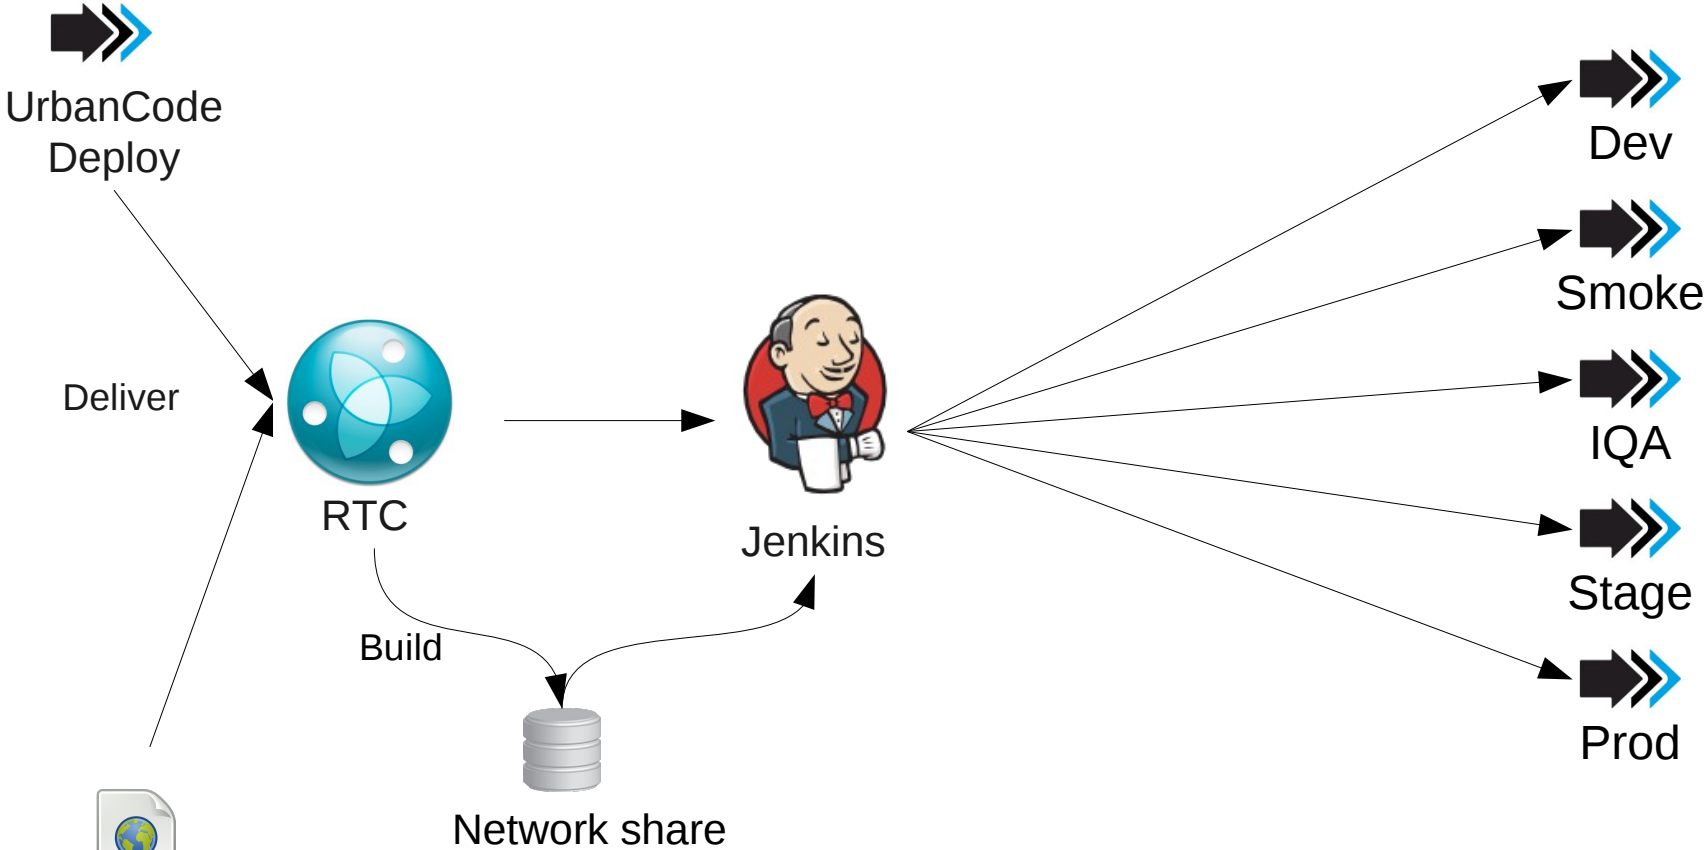

TalentSuite Applications