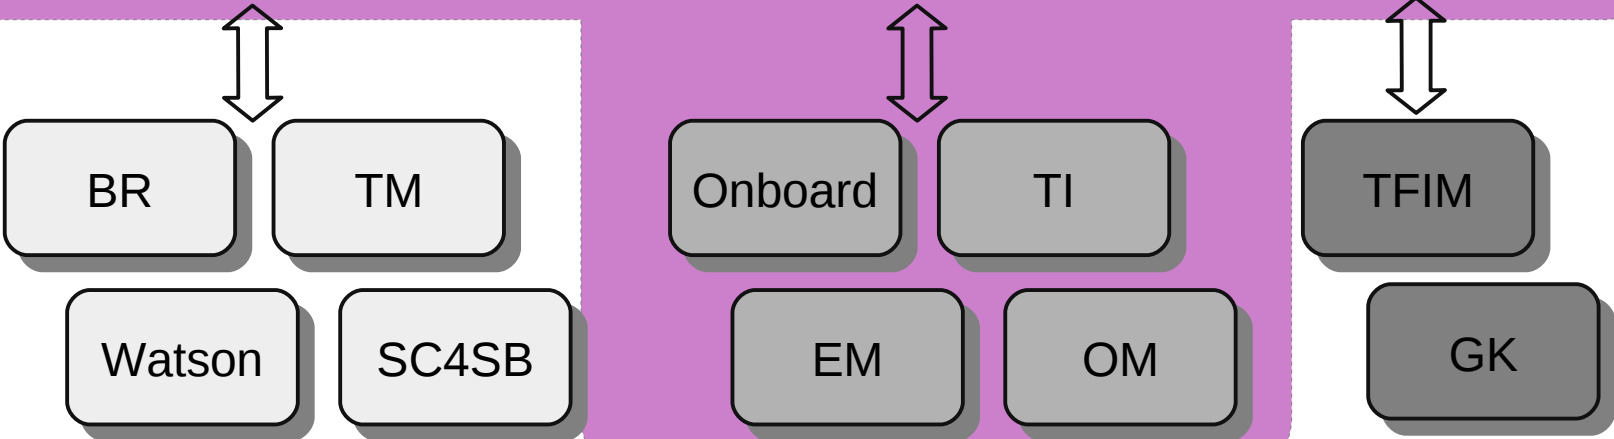

TalentSuite Framework

powered by xDx