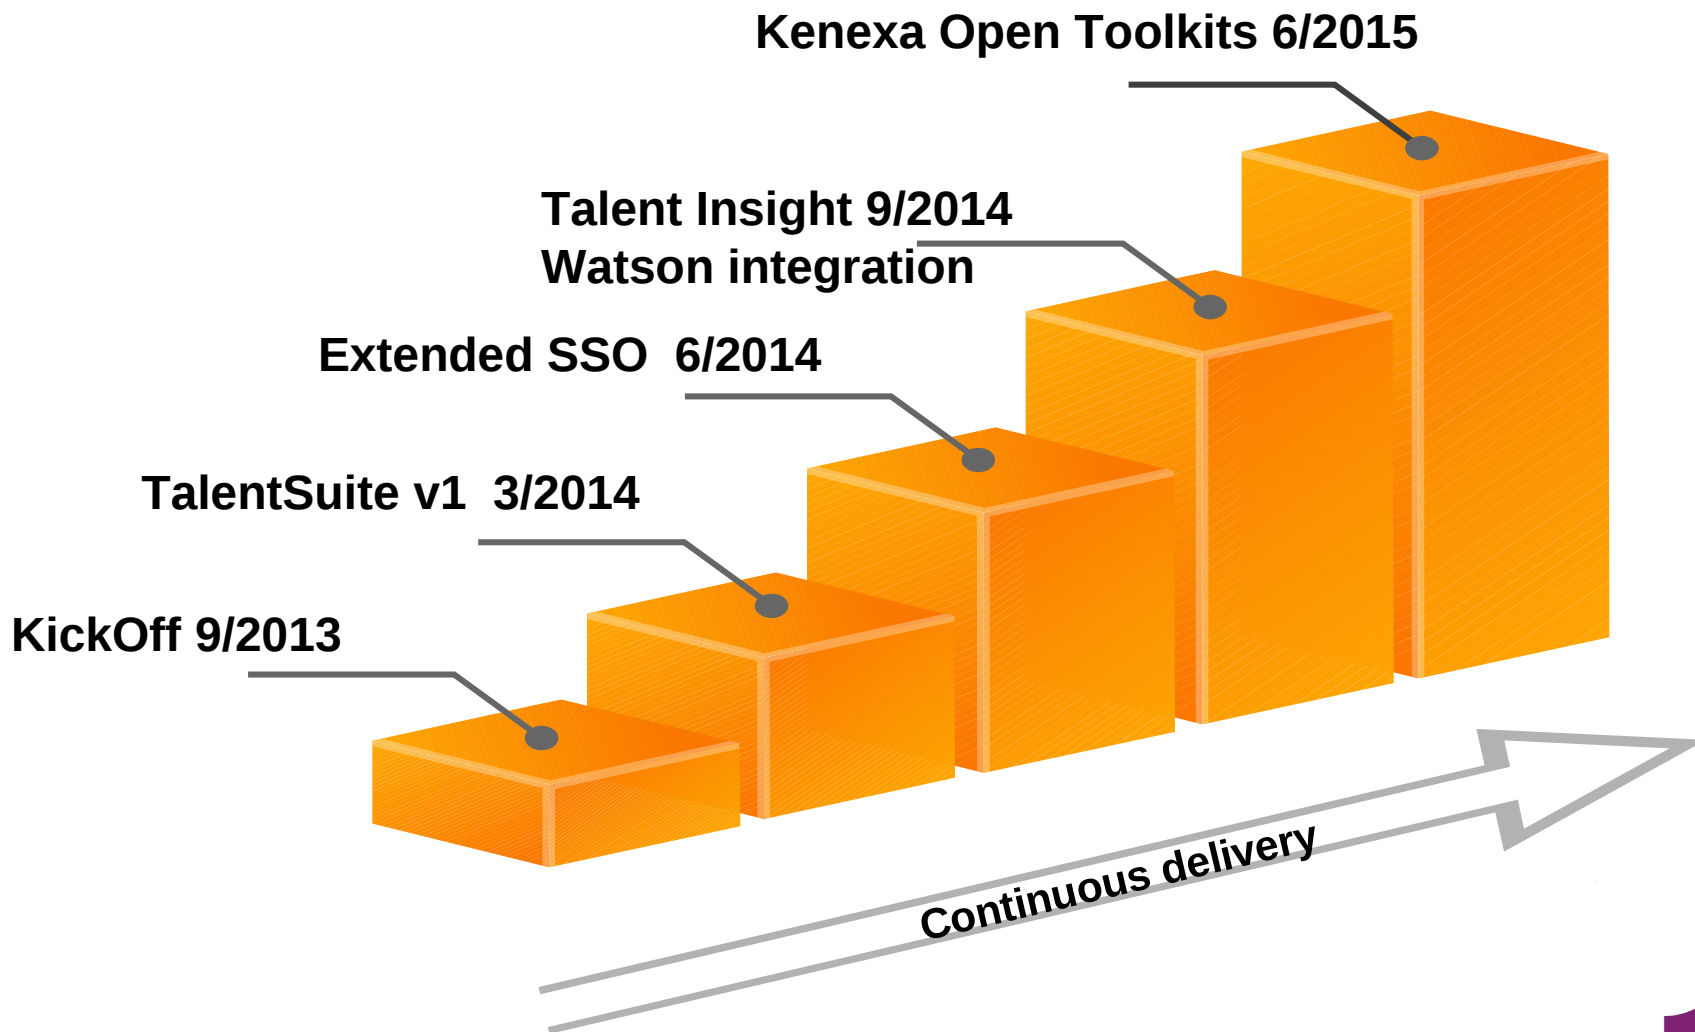

WebSphere Portal als Fundament für Ihre Software Lösung

**Erfahrungen aus dem Kenexa
Entwicklungsteam**

Intro
Model
Infrastructure

Demo

[https://2x.kenexa.com/wps/portal/\\$tenant/TSDemo1](https://2x.kenexa.com/wps/portal/$tenant/TSDemo1)

Intro

Model

Infrastructure

Böblingen

Boston

Wayne PA

Dublin

TalentSuite Framework

powered by xDx

BR

TM

Watson

SC4SB

Onboard

TI

EM

SC4SB

Onboard

TI

EM

OM

TFIM

GK

The image displays two overlapping screenshots of the Greenwell HR portal. The top screenshot shows the 'Recruiter Portal' interface with a navigation menu on the left containing 'Main', 'Reqs', and 'Candidates'. The main content area includes a 'Recruiter Portal' header, a 'To Do List' notification, and a 'My Open Reqs' section with pagination controls. The bottom screenshot shows the 'Newsfeed' interface with a navigation bar at the top containing icons for Home, Hiring, Onboard Manager, Jobs, Performance, Newsfeed, People, and Communities. The main content area features a 'Share Something' section, a list of updates from 'Jasmine Haj', and sections for 'Meetings' and 'Events'. A vertical sidebar on the right contains icons for 'HM Review', a search icon, and a social media icon. A URL at the bottom of the page reads: <https://hub.jazz.net/code/edit/edit.html#/code/file/schmitt-OnionContent/schmitt|test2/views/index.ejs>