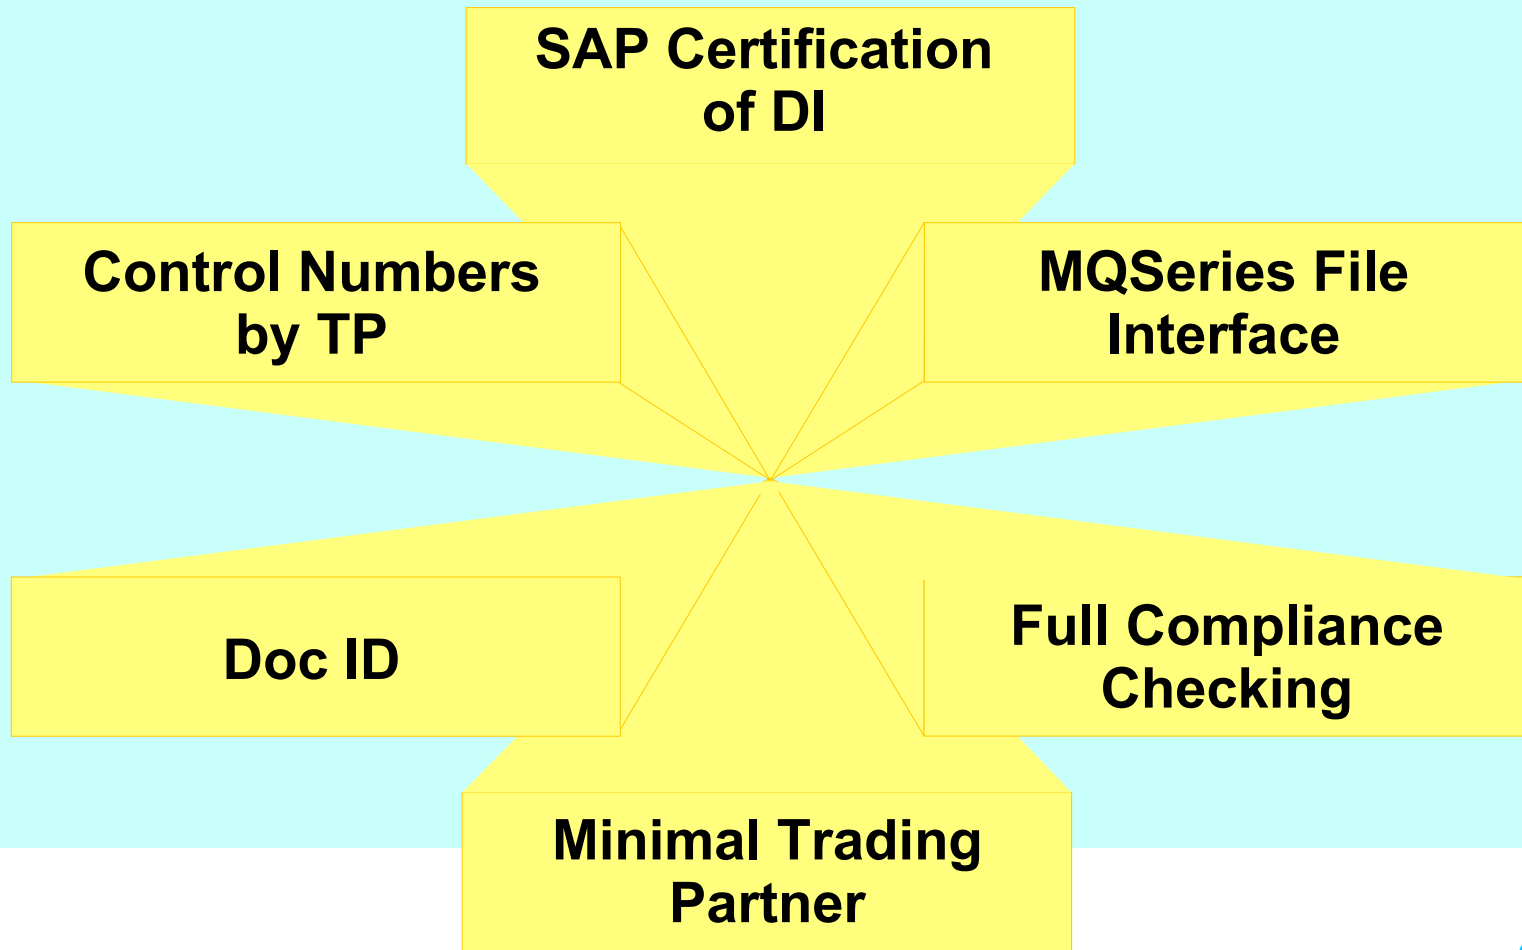

1998 DI USERS GROUP

IBM DataInterchange What's New in DI for You

Van Holmes
Manager, EDI Software Development

DI/EDI RIDE THE WAVE!

DI 1247

Key Features for the Host

Host Features cont...

- △ Expedite CICS Comm-Press support
- △ Pageable Translation
- △ Complete DB/2 or VSAM installation support
- △ Carbon Copy (ISA15)
- △ Allow Multiple ALPHANUM tables
- △ Year 2000 support
- △ Global Pricing Structure

Key Features for the Client

Mapping FIXED-to-FIXED

Full Compliance Checking

Client ported to 32bit

Allow envelope profile to be exported/imported on receive maps

Client Features cont...

Allow Multiple ALPHANUM tables

"Where Used" function

Export/Import of Client Maps

Mandatory Segments and Elements identifier