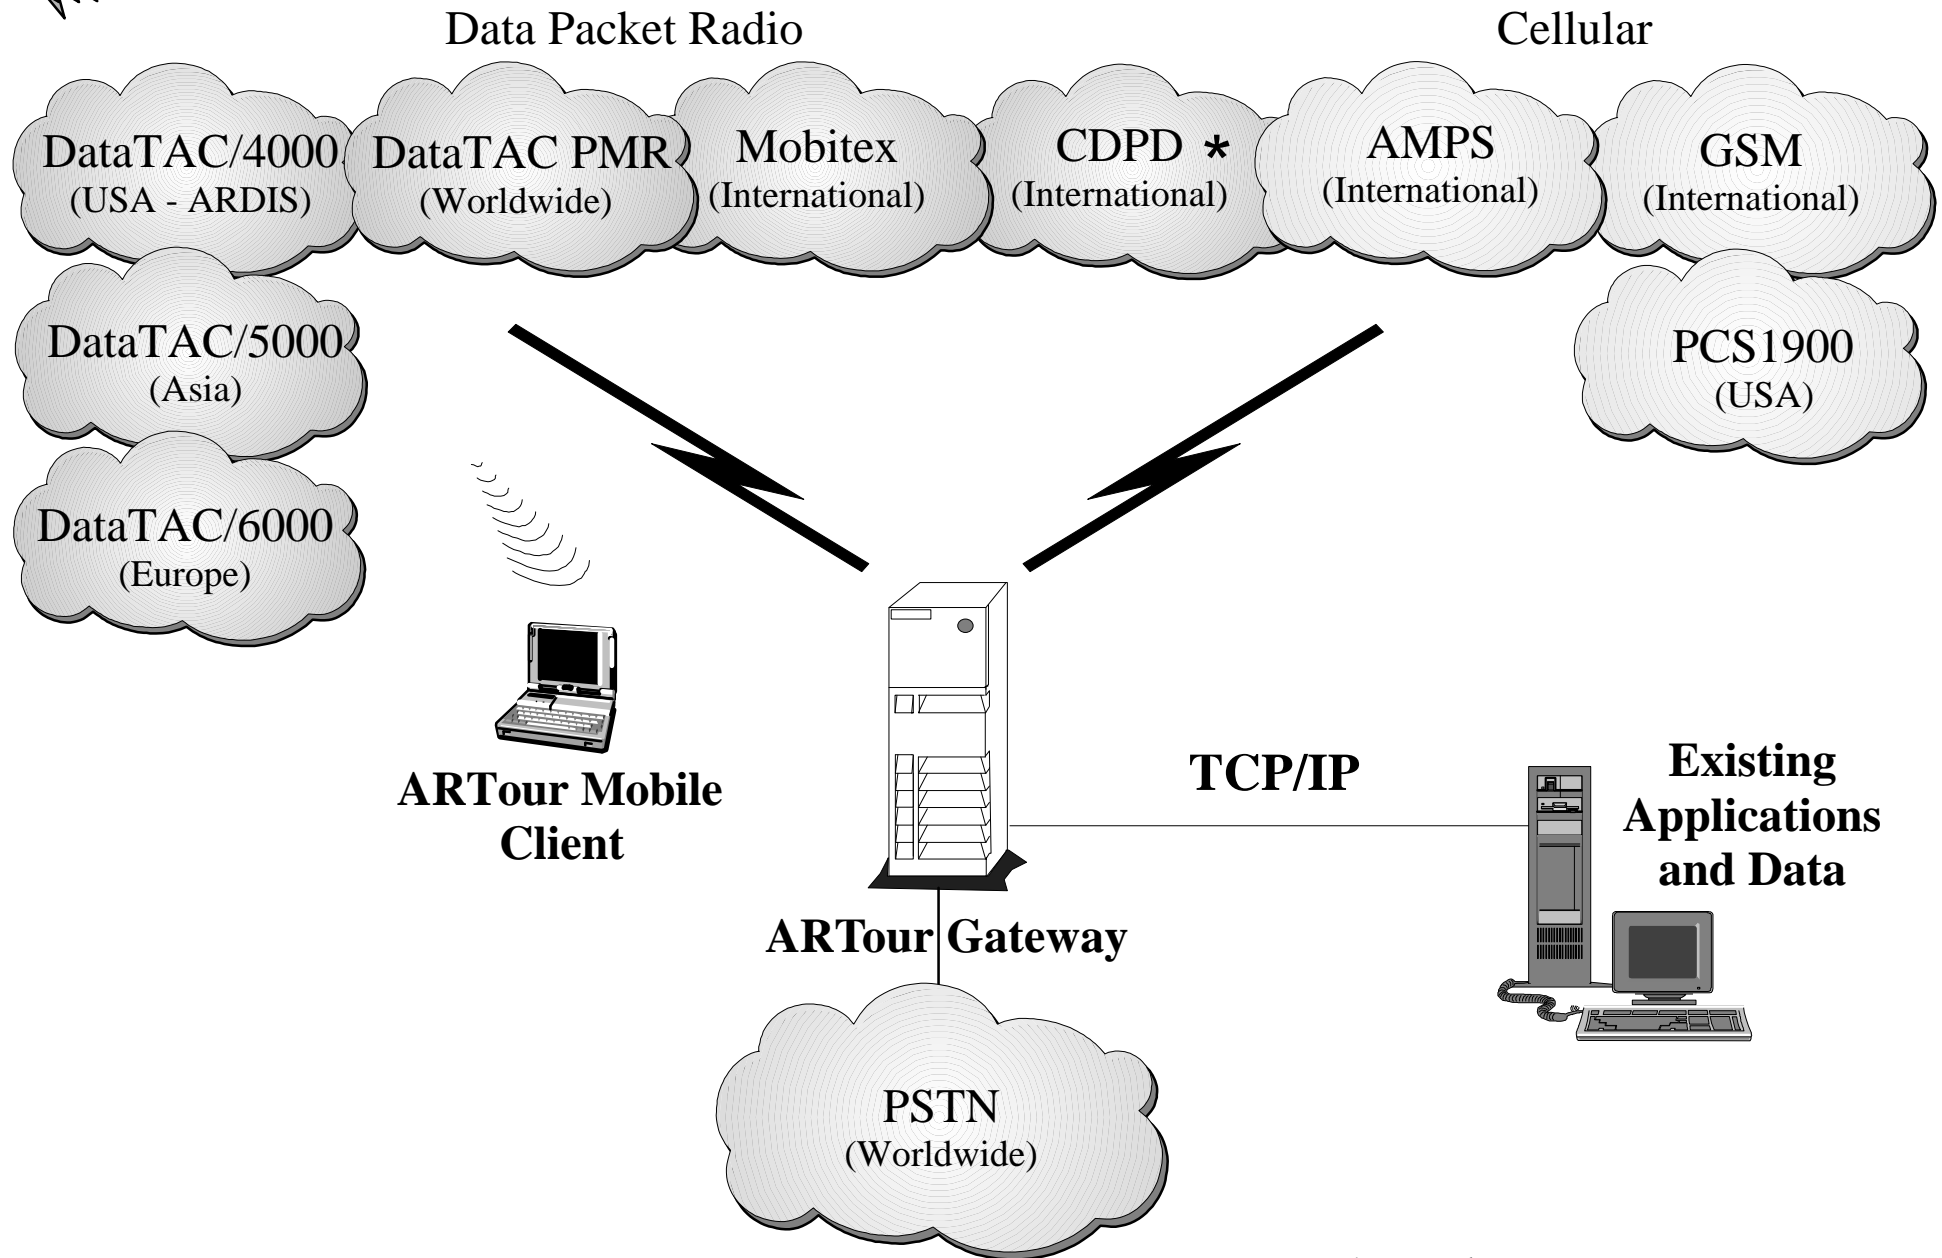

ARTour Gateway and Mobile Client:

- **Wireless IP**
- Same Applications: in Office and on the Road
- Same Applications: Wireless and Wireline
- Data Packet, Cellular and PSTN Networks
- Security: Authentication and Encryption
- Systems Management
- Improves Network Performance
- Dynamic Disconnect and Reconnect

* In Plan

ARTour Gateway and Mobile Client

* In Plan

ARTour Web Express

Server

- AIX
- Windows NT *

Client

- Windows 3.1
- Windows 95
- OS/2
- Windows NT *

* In Plan

ARTour Express Products

Mobile Obstacles

ARTour Solution

ARTour

**Leveraging Existing Applications and Data
for the Mobile User**