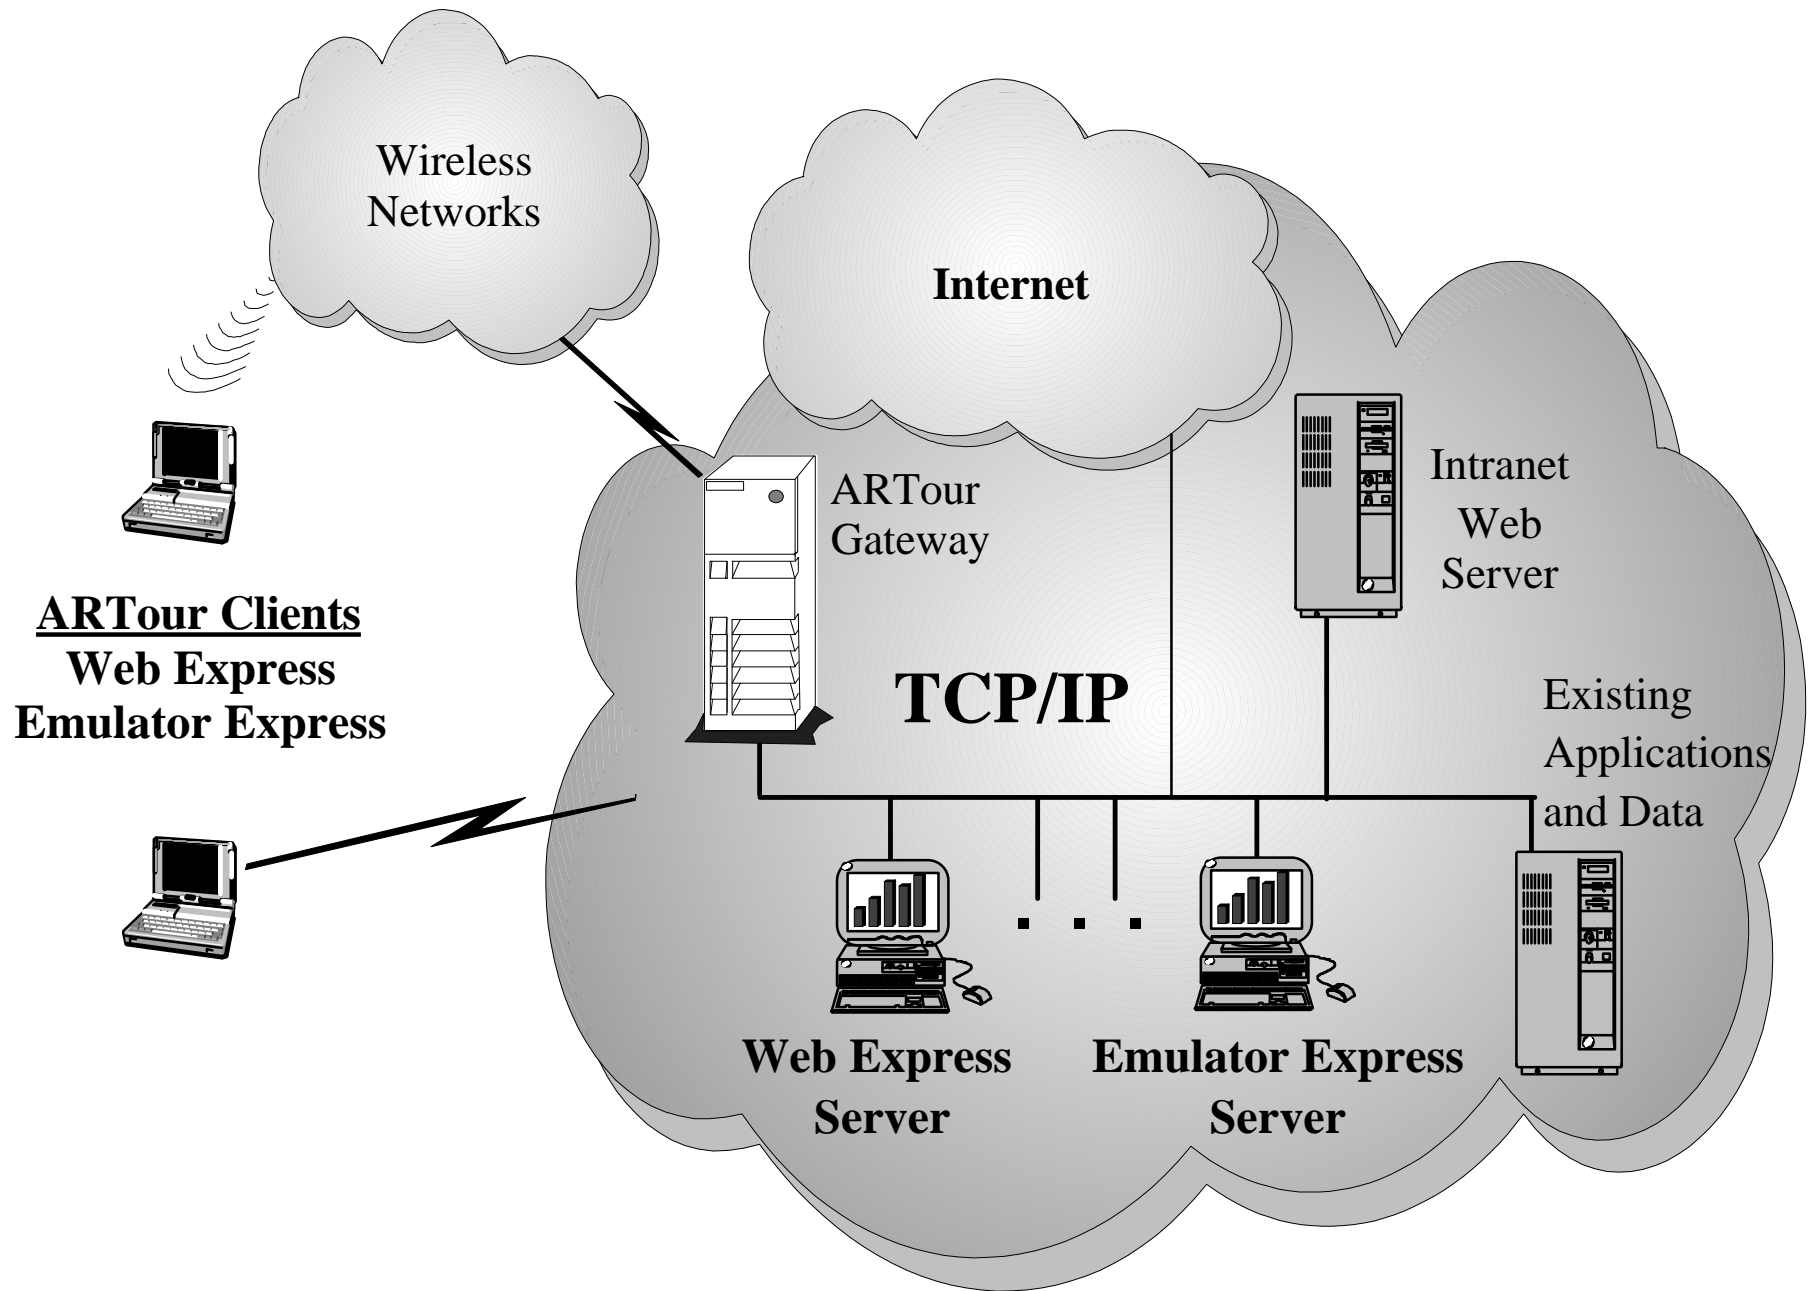

ARTour Express Products