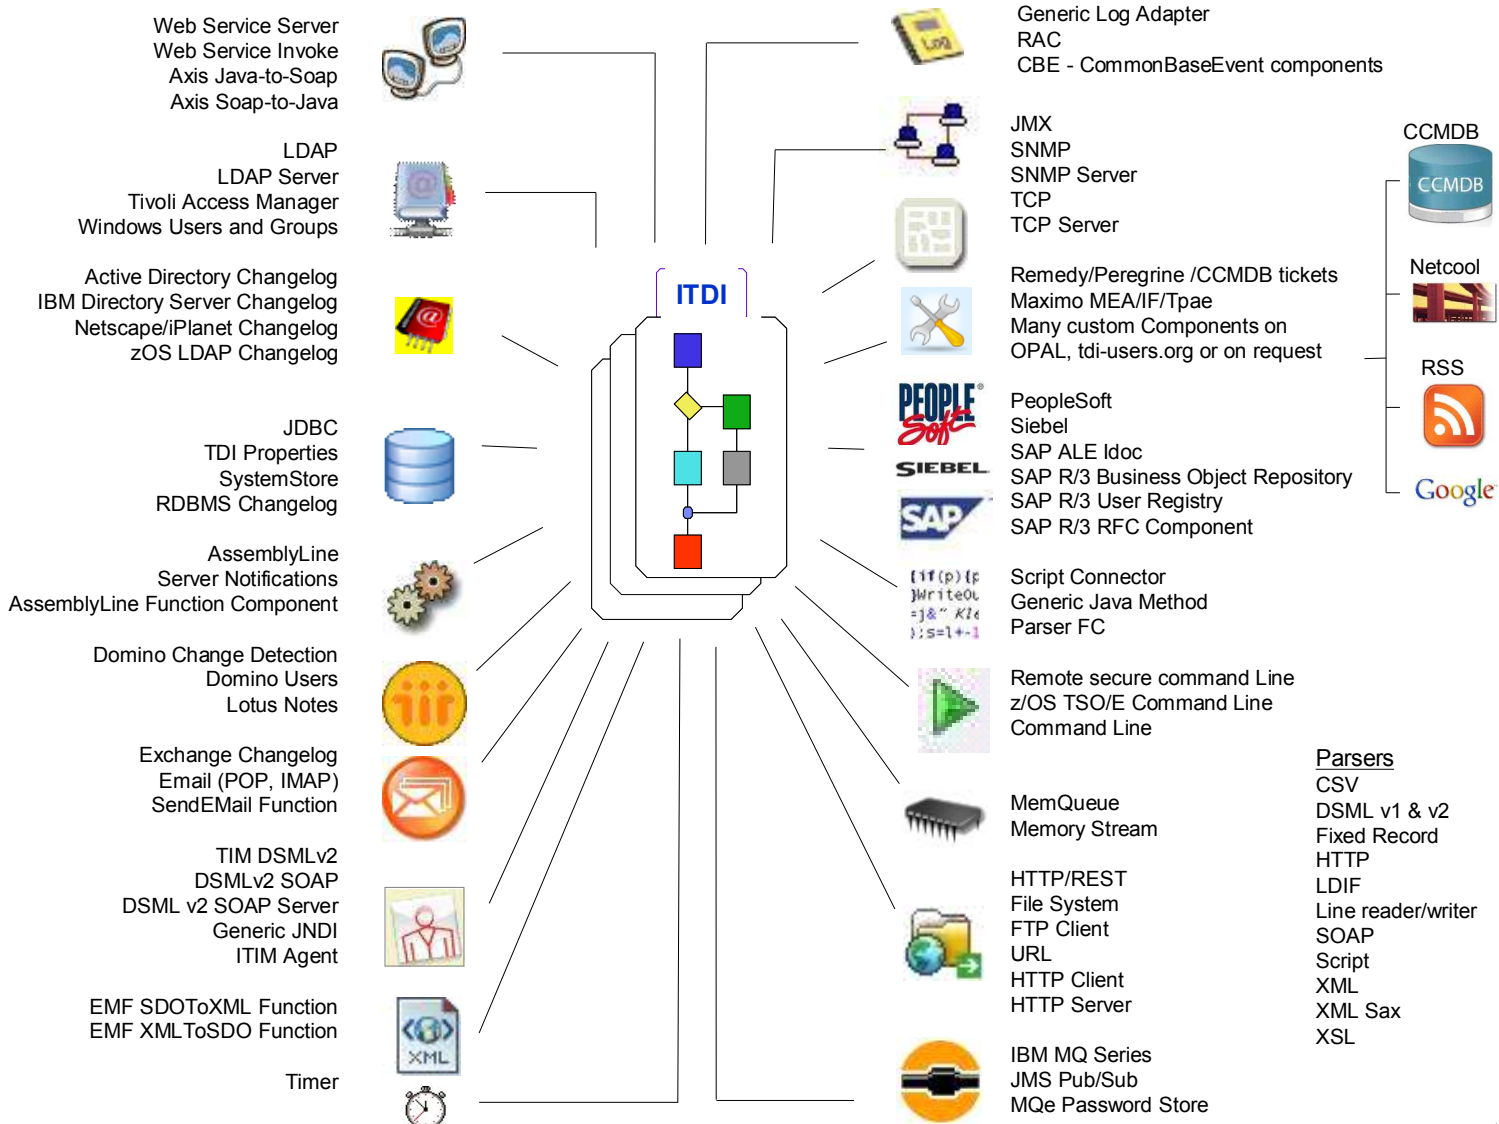

# Dodatočné softvérové oprávnenie s Domino licenciami – Server oprávnenie

Software offerings	Entitlements included
IBM Lotus Domino Messaging Server IBM Lotus Domino Messaging Express	Limited use entitlement to IBM Tivoli® Directory Integrator software Limited use entitlement to IBM DB2® Enterprise software
IBM Lotus Domino Enterprise Server IBM Lotus Domino Collaboration Express	Limited use entitlement to IBM WebSphere® Application Server Network Deployment software
IBM Lotus Domino Utility Server	Entitlement to IBM Lotus Workflow software
IBM Lotus Domino Utility Server Express	Limited use entitlement to Tivoli Directory Integrator software Limited use entitlement to DB2 software Limited use entitlement to WebSphere Application Server Network Deployment software

# TDI: Tivoli Directory Integrator

*...presun dát z jedného miesta na iné...*

- TDI/ITDI je framework
- ETL (Export-Transform-Load)
- Zber dát – Transformácia – Uloženie dát
- ...a nie len pre adresáre...

# TDI: Integrácia Lotus Domino

# TDI: Assembly Line

- Assembly Line = Workflow
- Proces spracovania dát