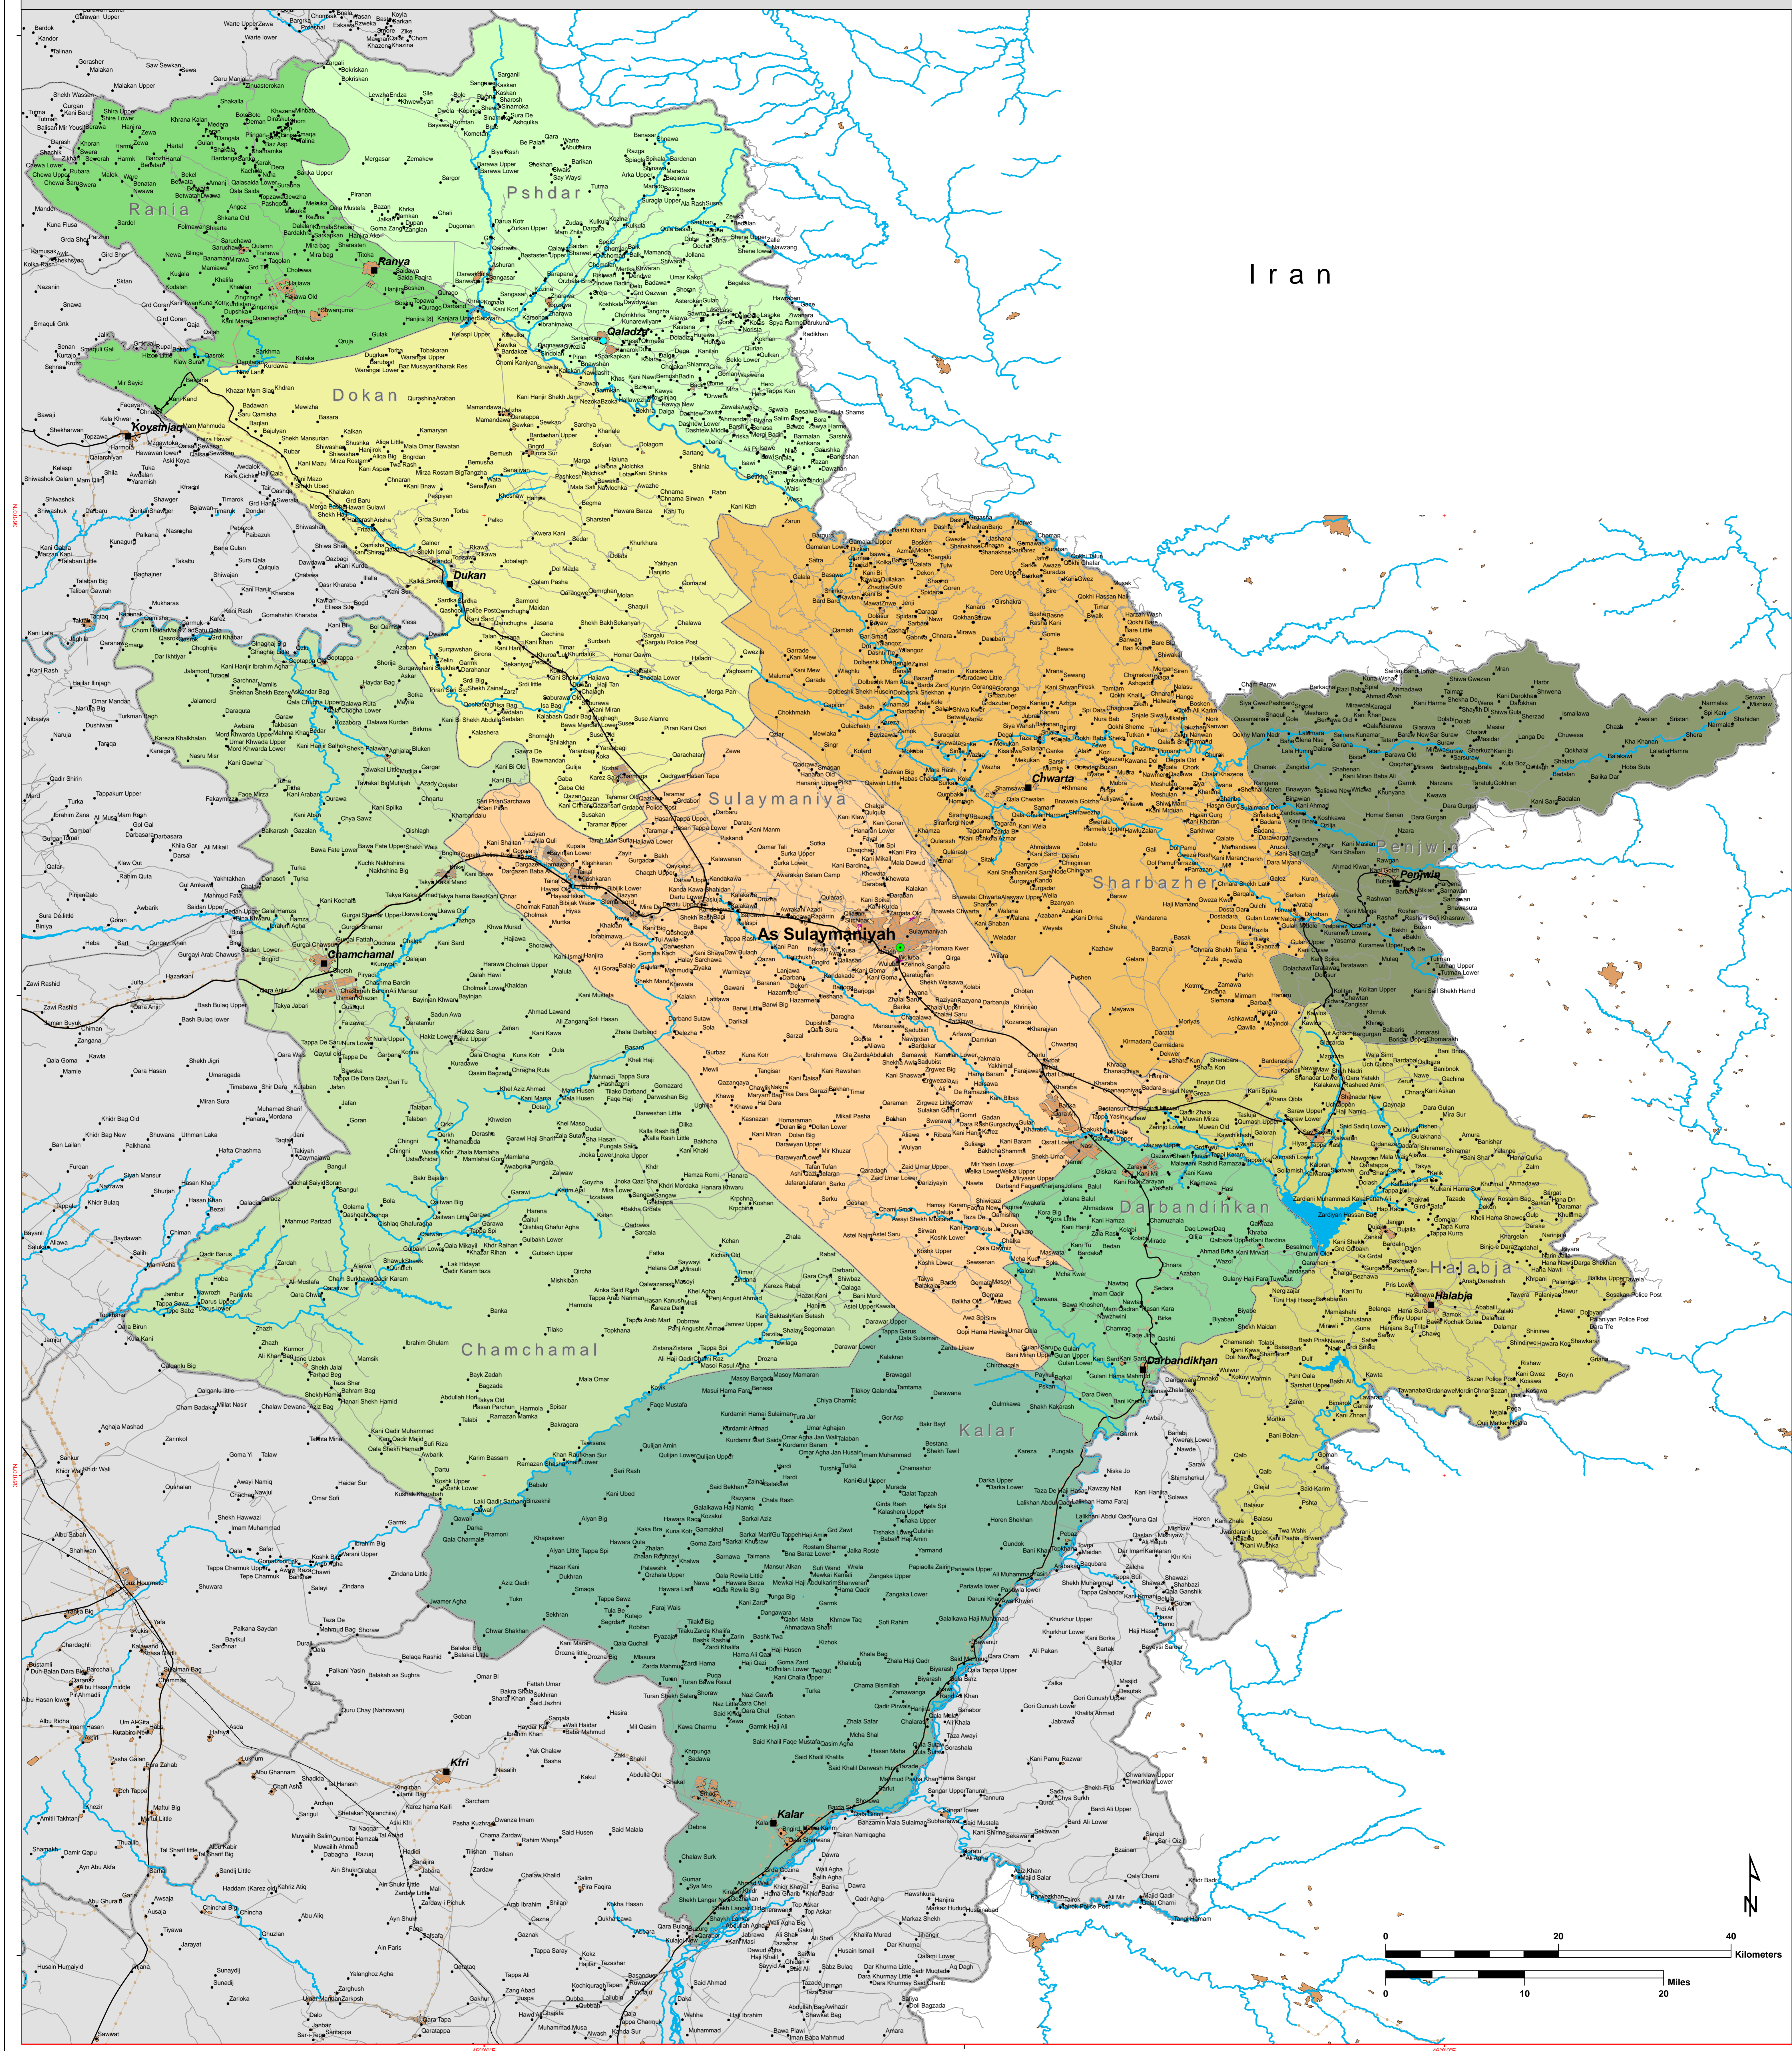

SULAYMANIYAH GOVERNORATE / DISTRICTS MAP - IRAQ

Map ID: OIA_G_SULAYMANIYAH_002_A0
 Version: 2.0
 Date: 22 Nov. 2007
 Scale: 1:250,000
 Size: A0
 Projection: WGS-84
 Source: OCHA HIC Iraq 2003-04

NB: The boundaries and names shown and the designations used on this map do not imply official endorsement or acceptance by the United Nations.

- IRAQ GOVERNORATES**
- Governorate Capital
 - District Capital
 - Settlement / Village
 - Urban Area
 - River / Water
 - Expressway
 - Primary Route
 - Road
 - Railroad
 - Power Transmission Line (Status Unknown)
 - Governorate Boundary
 - District Boundary
- Sulaymaniya**
 Chamchamal
 Turan Sheik Salim