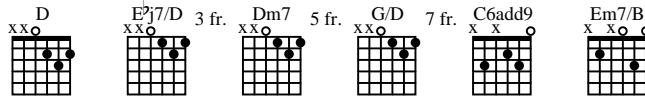

TRAVIS-PICKING-ETUDE

Level: Intermediate

Written by mjchael

D

Measures 1-4: D chord. Treble clef, 4/4 time. Includes a 4x bar line. Bass line shows fret numbers: 0 2 0 2, 0 0 0 0, 0 2 0 2, 0 2 0 2.

G/D **Dm7 (F/D)**

Measures 5-8: G/D and Dm7 (F/D) chords. Treble clef, 4/4 time. Bass line shows fret numbers: 7 8 7 8, 7 8 7 8, 5 6 5 6, 5 6 5 6.

E⁷/7/D (E⁷/D) **D**

Measures 9-12: E⁷/7/D (E⁷/D) and D chords. Treble clef, 4/4 time. Bass line shows fret numbers: 3 4 3 4, 3 4 3 4, 2 3 2 3, 2 3 2 3.

C **G** **D**

Measures 13-16: C, G, and D chords. Treble clef, 4/4 time. Bass line shows fret numbers: 1 0 1 0, 0 0 3 0, 0 2 0 2, 0 2 0 2.

C6add9 **Em7/B** **G** **D**

Measures 17-20: C6add9, Em7/B, G, and D chords. Treble clef, 4/4 time. Bass line shows fret numbers: 3 2 3 2, 3 0 3 0, 0 3 0 3, 0 2 0 2.