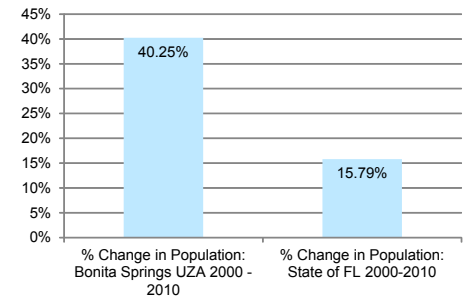

BONITA SPRINGS
URBANIZED AREAS 2000 - 2010

0 Miles 5

CHANGE IN POPULATION

2000 Population	2010 Population
221,251	310,298

CHANGE IN AREA

BONITA SPRINGS URBANIZED AREA

- Roadway
- Nearby 2010 Urbanized Areas
- 2000 Bonita Springs Urbanized Area
- 2010 Bonita Springs Urbanized Area
- Florida County Boundaries