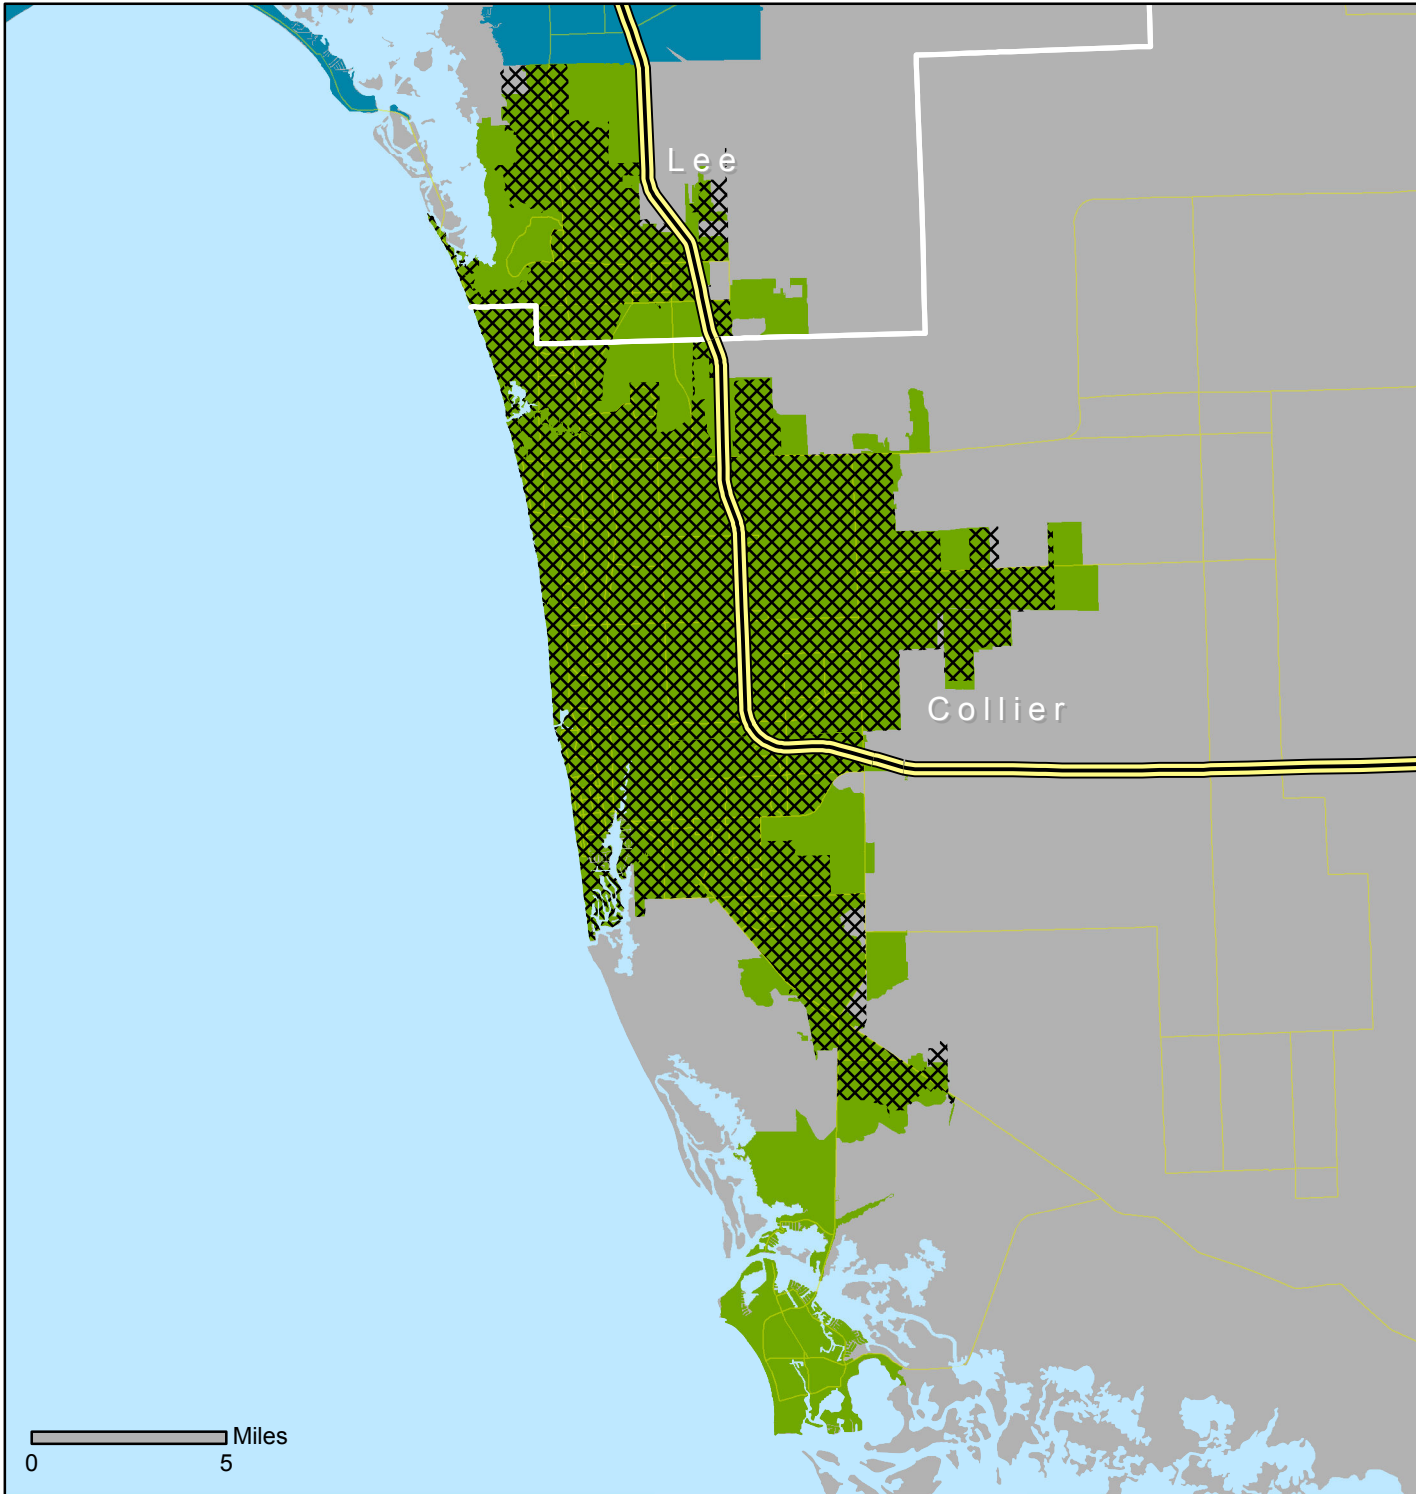

BONITA SPRINGS
URBANIZED AREAS 2000 - 2010

0 Miles 5

CHANGE IN POPULATION

2000 Population	2010 Population
221,251	310,298

CHANGE IN AREA

BONITA SPRINGS URBANIZED AREA

- Roadway
- Nearby 2010 Urbanized Areas
- 2000 Bonita Springs Urbanized Area
- 2010 Bonita Springs Urbanized Area
- Florida County Boundaries