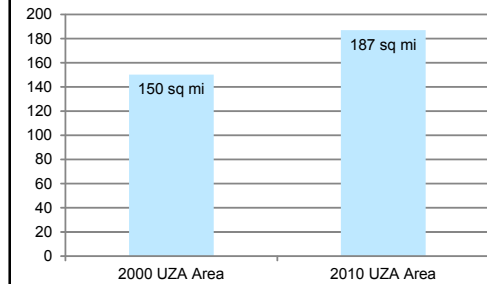

BONITA SPRINGS
URBANIZED AREAS 2000 - 2010

0 Miles 5

CHANGE IN POPULATION

2000 Population	2010 Population
221,251	310,298

CHANGE IN AREA

BONITA SPRINGS URBANIZED AREA

- Roadway
- Nearby 2010 Urbanized Areas
- 2000 Bonita Springs Urbanized Area
- 2010 Bonita Springs Urbanized Area
- Florida County Boundaries