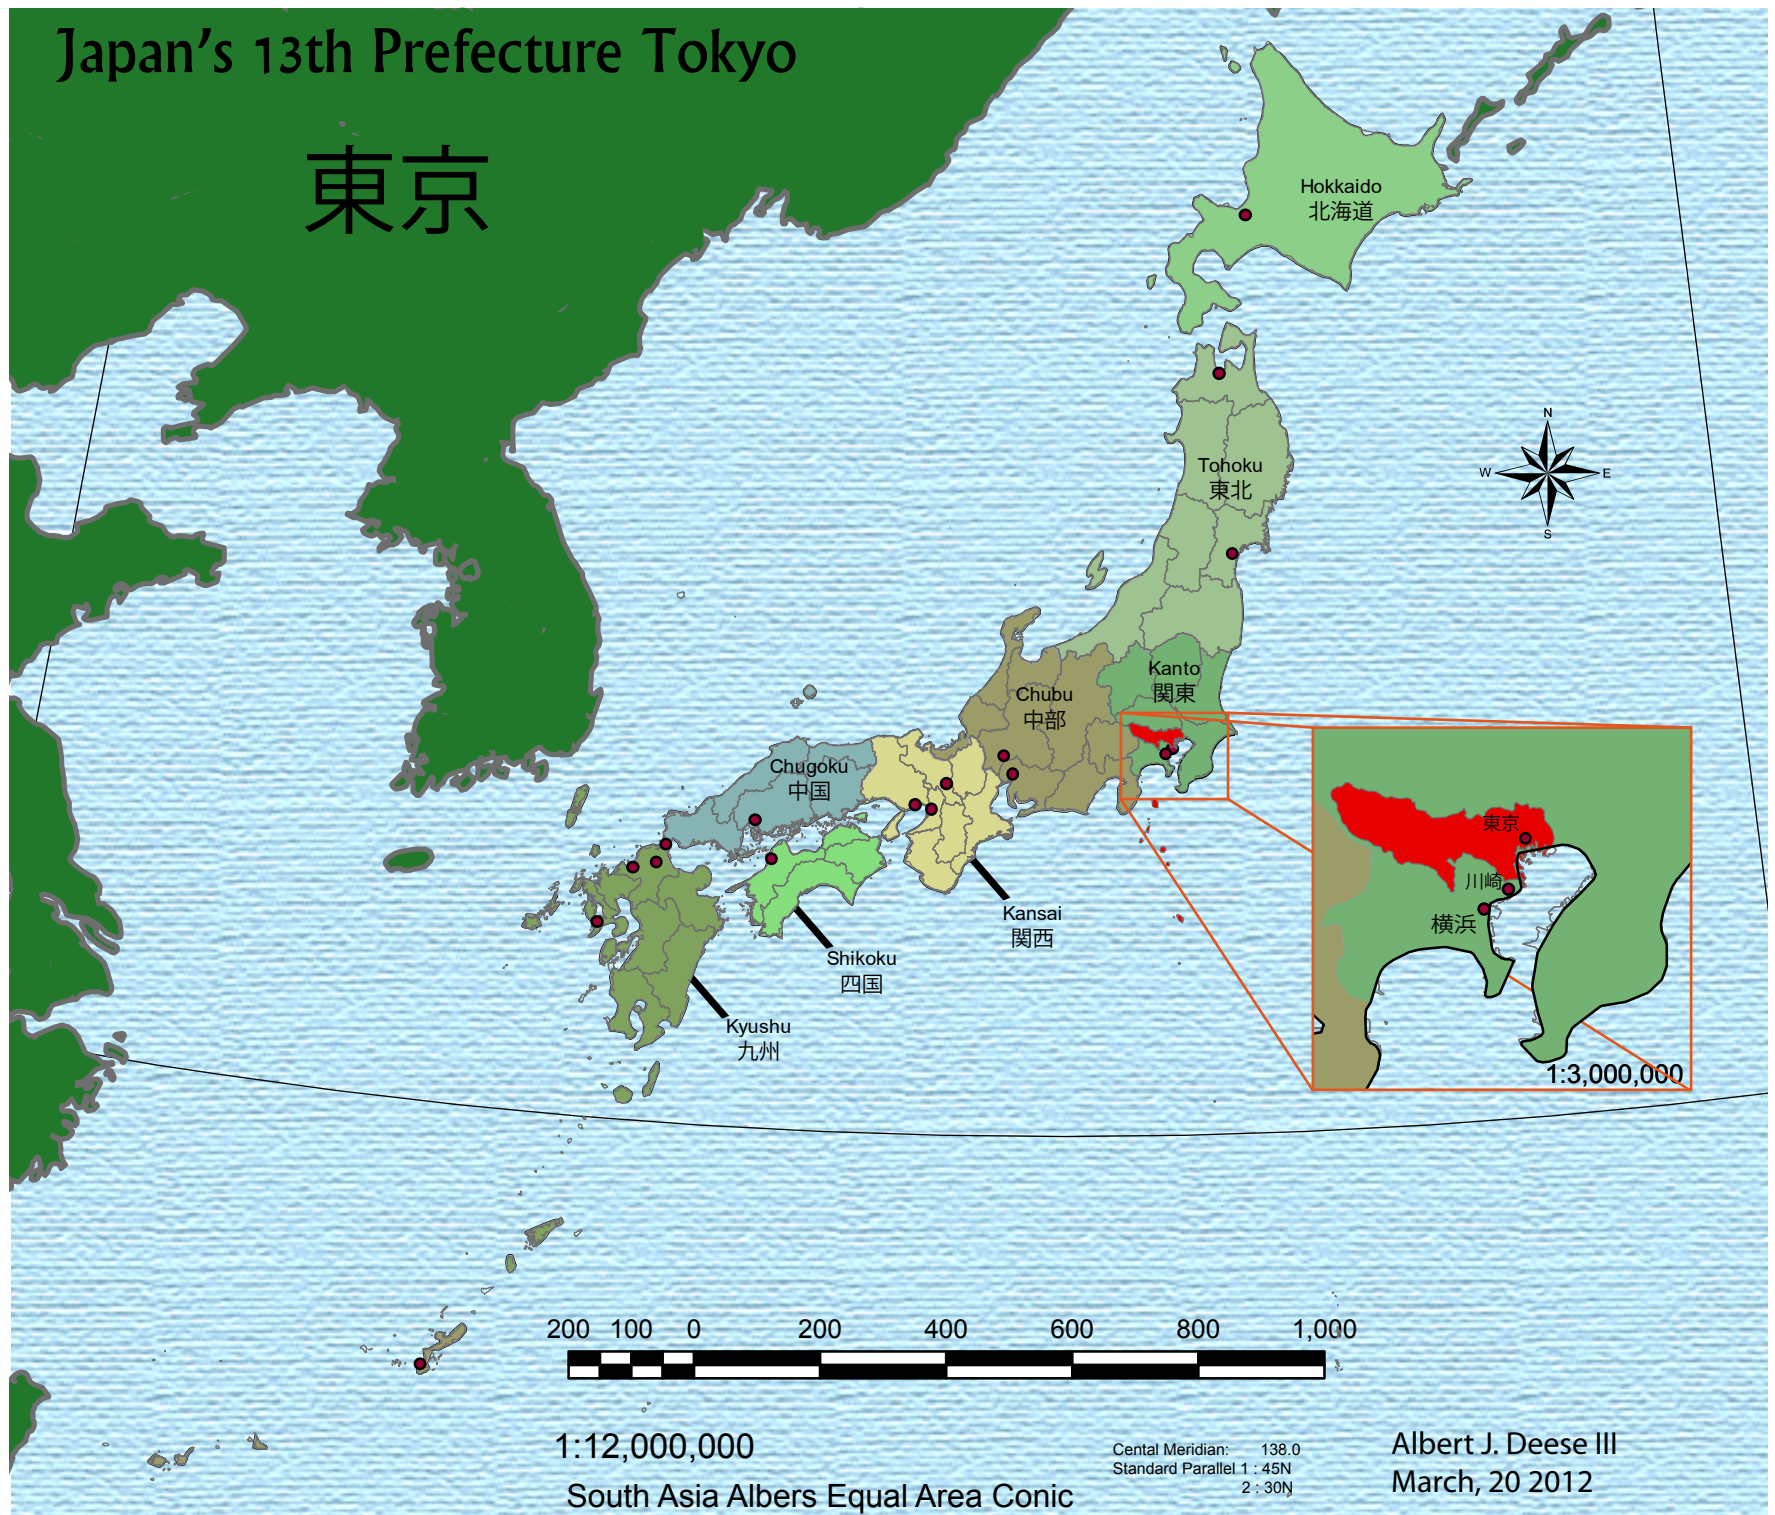

# Japan's 13th Prefecture Tokyo

# 東京

1:12,000,000  
South Asia Albers Equal Area Conic

Central Meridian: 138.0  
Standard Parallel 1 : 45N  
2 : 30N

Albert J. Deese III  
March, 20 2012