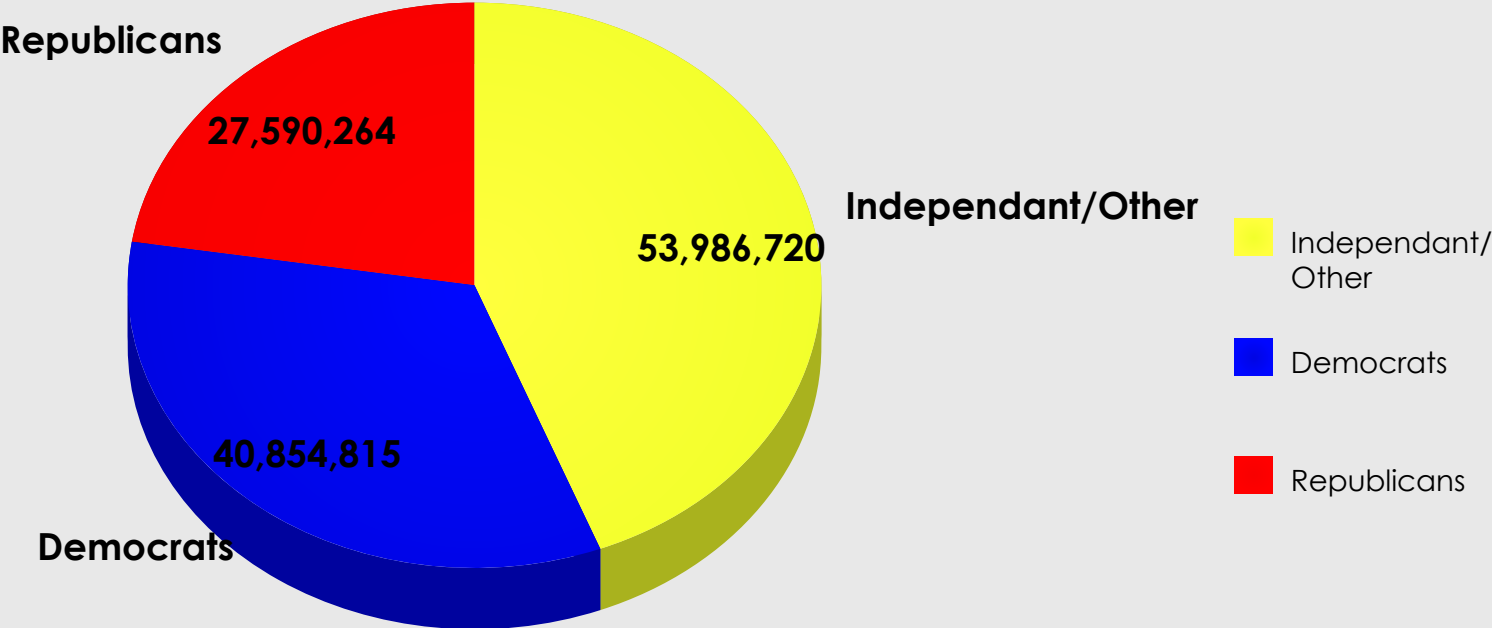

Registered Voter Structure

<http://www.presidency.ucsb.edu/data/turnout.php>
<http://polltracker.talkingpointsmemo.com/contests/us-party-identification>