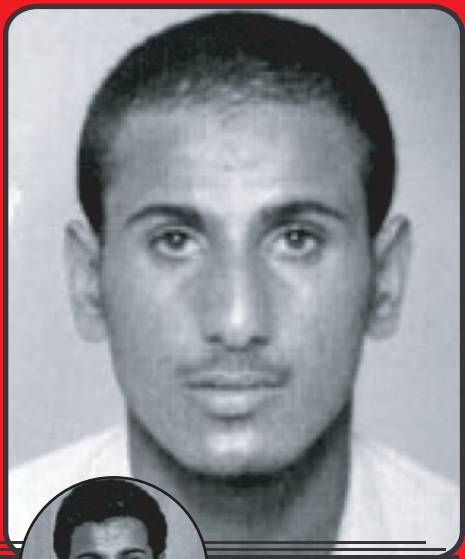

ALIASES:

**HAFIZ AL SAYID, HAFIZ SAYED, ABU SAID,
HAFIZ SYEED, HAIFI SAID**

**TERRORIST AFFILIATION: LASHKAR-E-TABLIGH (LET)
BELIEVED TO BE IN: PAKISTAN**

**LEADER OF LT, A GROUP WITH ROOTS IN THE
KASHMIR CONFLICT; LT HAS TIES TO AL-QAIDA
AND IS KNOWN TO HAVE SUPPLIED FIGHTERS
TO IRAQ.**

OCTOBER 2006

**SENIOR
LEADER**

WANTED

**A P
F A
G K**

**DOB: 19 FEB 1976
HEIGHT: 5'6" TO 5'8"
BUILD: MEDIUM
SEX: MALE
POB: KENYA
HAIR: BLACK
EYES: BROWN
COMPLEXION: OLIVE**

FAHID MOHAMMED

ALLY MSALAM

ALIASES: