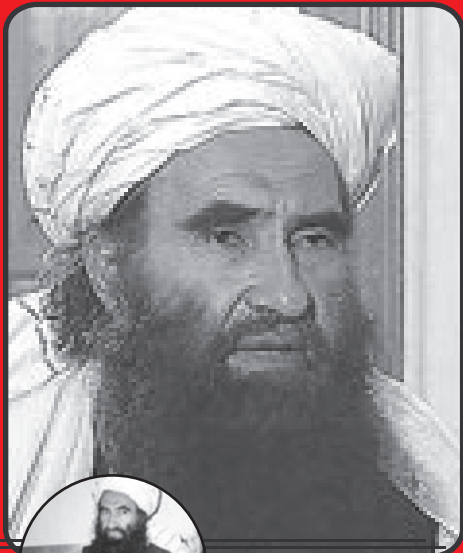

GULBUDDIN HEKMATYAR

**ALIASES:
UNKNOWN**

**TERRORIST AFFILIATION:
HIZB-E ISLAMI-GULBUDDIN (HIG)
BELIEVED TO BE IN: AFGHANISTAN**

**PASHTUN; LEADER AND FOUNDER OF HIG;
PARTICIPATED AND SUPPORTED TERRORIST
ACTIVITIES OF AL-QAIDA AND THE TALIBAN.
FORMER PRIME MINISTER OF AFGHANISTAN.**

OCTOBER 2006

**SENIOR
LEADER**

WANTED

**A P
F A
G K**

**DOB: 01 JAN 1947
HEIGHT: 5'8"
BUILD: SLIGHT
SEX: MALE
POB: AFGHANISTAN
HAIR: DARK
EYES: BROWN
COMPLEXION: OLIVE**

JALALUDDIN HAQQANI

ALIASES:

**MAULVI SYED JALAL EDDINE, JALAODDIN, AND
JALAL UD DIN, HAQQANI**

**TERRORIST AFFILIATION: TALIBAN/AL-QAIDA (AQ)
BELIEVED TO BE IN: PAKISTAN**

**A ZADRAN PASHTUN; FORMER TALIBAN MINISTER
AND COMMANDER WHO SERVES AS A GO-BETWEEN
FOR AQ AND THE TALIBAN. HELPS JIHADISTS
CROSS THE AFG/PAK BORDER TO FIGHT AGAINST
U.S. FORCES.**