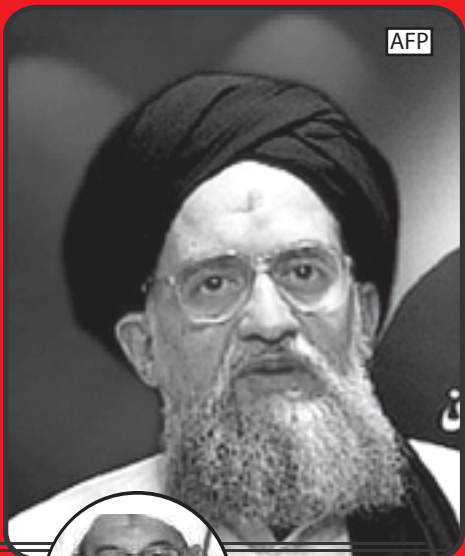

**TERRORIST AFFILIATION: AL-QAIDA (AQ)
BELIEVED TO BE IN: AFGHANISTAN/PAKISTAN**

**SPEAKS ARABIC AND LIMITED PASHTU AND
ENGLISH; LEADER OF AQ; DIRECTED 1998
BOMBINGS OF U.S. EMBASSIES IN TANZANIA
AND KENYA, 2000 USS COLE ATTACK,
11 SEPTEMBER 2001 ATTACKS, ETC.**

OCTOBER 2006

**SENIOR
LEADER**

**OPERATIONAL
PLANNER**

**REWARD FOR
CAPTURE**

AFP

WANTED

**A
F
P
K**

**DOB: 19 JUN 1951
HEIGHT: 5'8"
BUILD: HEAVY
SEX: MALE
POB: EGYPT
HAIR: GRAYING
EYES: DARK
COMPLEXION: OLIVE**

**TERRORIST AFFILIATION: AL-QAIDA (AQ)
BELIEVED TO BE IN: AFGHANISTAN/PAKISTAN**

EGYPTIAN; A PHYSICIAN; PROMINENT MARK ON FOREHEAD; SPEAKS ARABIC FRENCH AND ENGLISH; NEEDS GLASSES; AQ'S TOP DEPUTY, HELPED PLAN 1998 BOMBINGS OF U.S. EMBASSIES IN TANZANIA AND KENYA, 2000 USS COLE ATTACK, 11 SEPTEMBER 2001 ATTACKS, ETC.