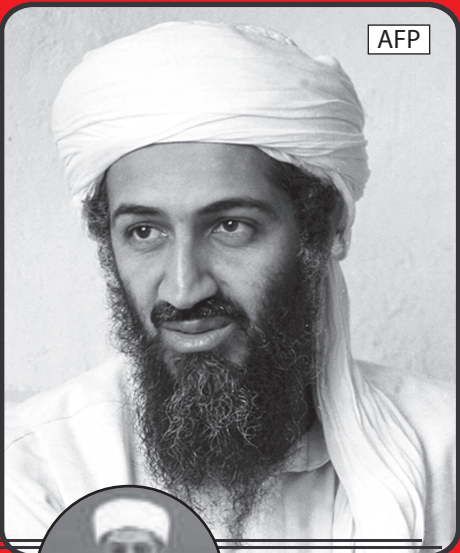

AFP

WANTED

**A P
F A
G K**

**DOB: 28 JUL 1957
HEIGHT: 6'4" TO 6'7"
BUILD: THIN
SEX: MALE
POB: SAUDI ARABIA
HAIR: GRAYING
EYES: BROWN
COMPLEXION: OLIVE**

USAMA BIN LADIN

ALIASES:

**USAMA BIN MUHAMMAD BIN LADIN,
SHAYKH USAMA BIN LADIN, THE PRINCE, THE
EMIR, ABU ABDALLAH, MUJAHID SHAYKH,
THE DIRECTOR**

**TERRORIST AFFILIATION: AL-QAIDA (AQ)
BELIEVED TO BE IN: AFGHANISTAN/PAKISTAN**

**SPEAKS ARABIC AND LIMITED PASHTU AND
ENGLISH; LEADER OF AQ; DIRECTED 1998
BOMBINGS OF U.S. EMBASSIES IN TANZANIA
AND KENYA, 2000 USS COLE ATTACK,
11 SEPTEMBER 2001 ATTACKS, ETC.**

OCTOBER 2006

**SENIOR
LEADER**

**OPERATIONAL
PLANNER**

**REWARD FOR
CAPTURE**

AFP

WANTED

**A
F
P
K**

**DOB: 19 JUN 1951
HEIGHT: 5'8"
BUILD: HEAVY
SEX: MALE
POB: EGYPT
HAIR: GRAYING
EYES: DARK
COMPLEXION: OLIVE**