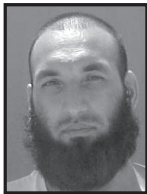

**CAPTURED DURING ATTACK ON COALITION
OUTPOST IN AFGHANISTAN. ESCAPED FROM
BAGRAM DETENTION FACILITY IN MID 2005.**

OCTOBER 2006

OPERATIVE

WANTED

**A P
F A
G K**

**DOB: 02 JAN 1980
HEIGHT: 5'5"
BUILD: MEDIUM
SEX: MALE
POB: SAUDI ARABIA
HAIR: BLACK
EYES: HONEY
COMPLEXION: LIGHT**

ABDUL RAHMAN

ABDALLAH NOOR

ALIASES:

**ABD AL-RAHMAN BIN KHALIL BIN ABDALLAH
NUR, NUR**

**TERRORIST AFFILIATION: AL-QAIDA (AQ)
BELIEVED TO BE IN: AFGHANITAN/PAKISTAN**

**FORMER GUANTANAMO DETAINEE.
AQ FACILITATOR**