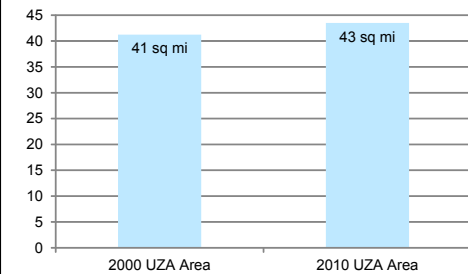

ZEPHYRHILLS
URBANIZED AREAS 2000 - 2010

CHANGE IN POPULATION

2000 Population	2010 Population
53,979	66,609

CHANGE IN AREA

ZEPHYRHILLS URBANIZED AREA

- Roadway
- Nearby 2010 Urbanized Areas
- 2000 Zephyrhills Urbanized Area
- 2010 Zephyrhills Urbanized Area
- Florida County Boundaries