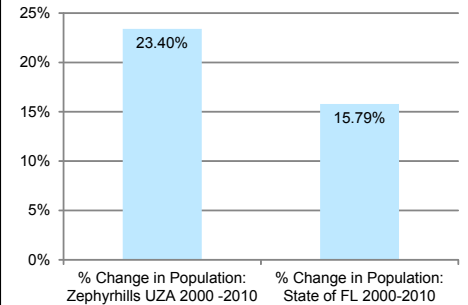

ZEPHYRHILLS
URBANIZED AREAS 2000 - 2010

CHANGE IN POPULATION

2000 Population	2010 Population
53,979	66,609

CHANGE IN AREA

ZEPHYRHILLS URBANIZED AREA

- Roadway
- Nearby 2010 Urbanized Areas
- 2000 Zephyrhills Urbanized Area
- 2010 Zephyrhills Urbanized Area
- Florida County Boundaries