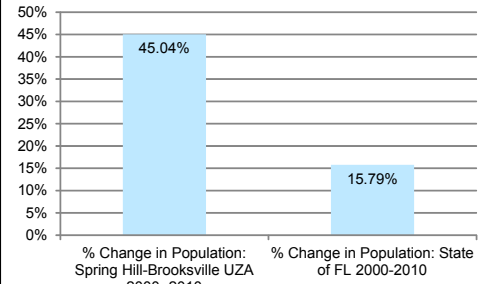

SPRING HILL
URBANIZED AREAS 2000 - 2010

CHANGE IN POPULATION

2000 Population	2010 Population
102,193	148,220

CHANGE IN AREA

SPRING HILL URBANIZED AREA

- Roadway
- Nearby 2010 Urbanized Areas
- 2000 Brooksville Urbanized Area
- 2010 Spring Hill Urbanized Area
- Florida County Boundaries