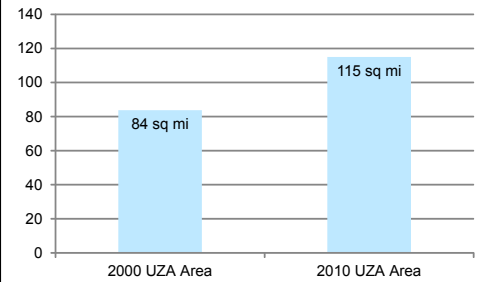

SPRING HILL
URBANIZED AREAS 2000 - 2010

CHANGE IN POPULATION

2000 Population	2010 Population
102,193	148,220

CHANGE IN AREA

SPRING HILL URBANIZED AREA

- Roadway
- Nearby 2010 Urbanized Areas
- 2000 Brooksville Urbanized Area
- 2010 Spring Hill Urbanized Area
- Florida County Boundaries