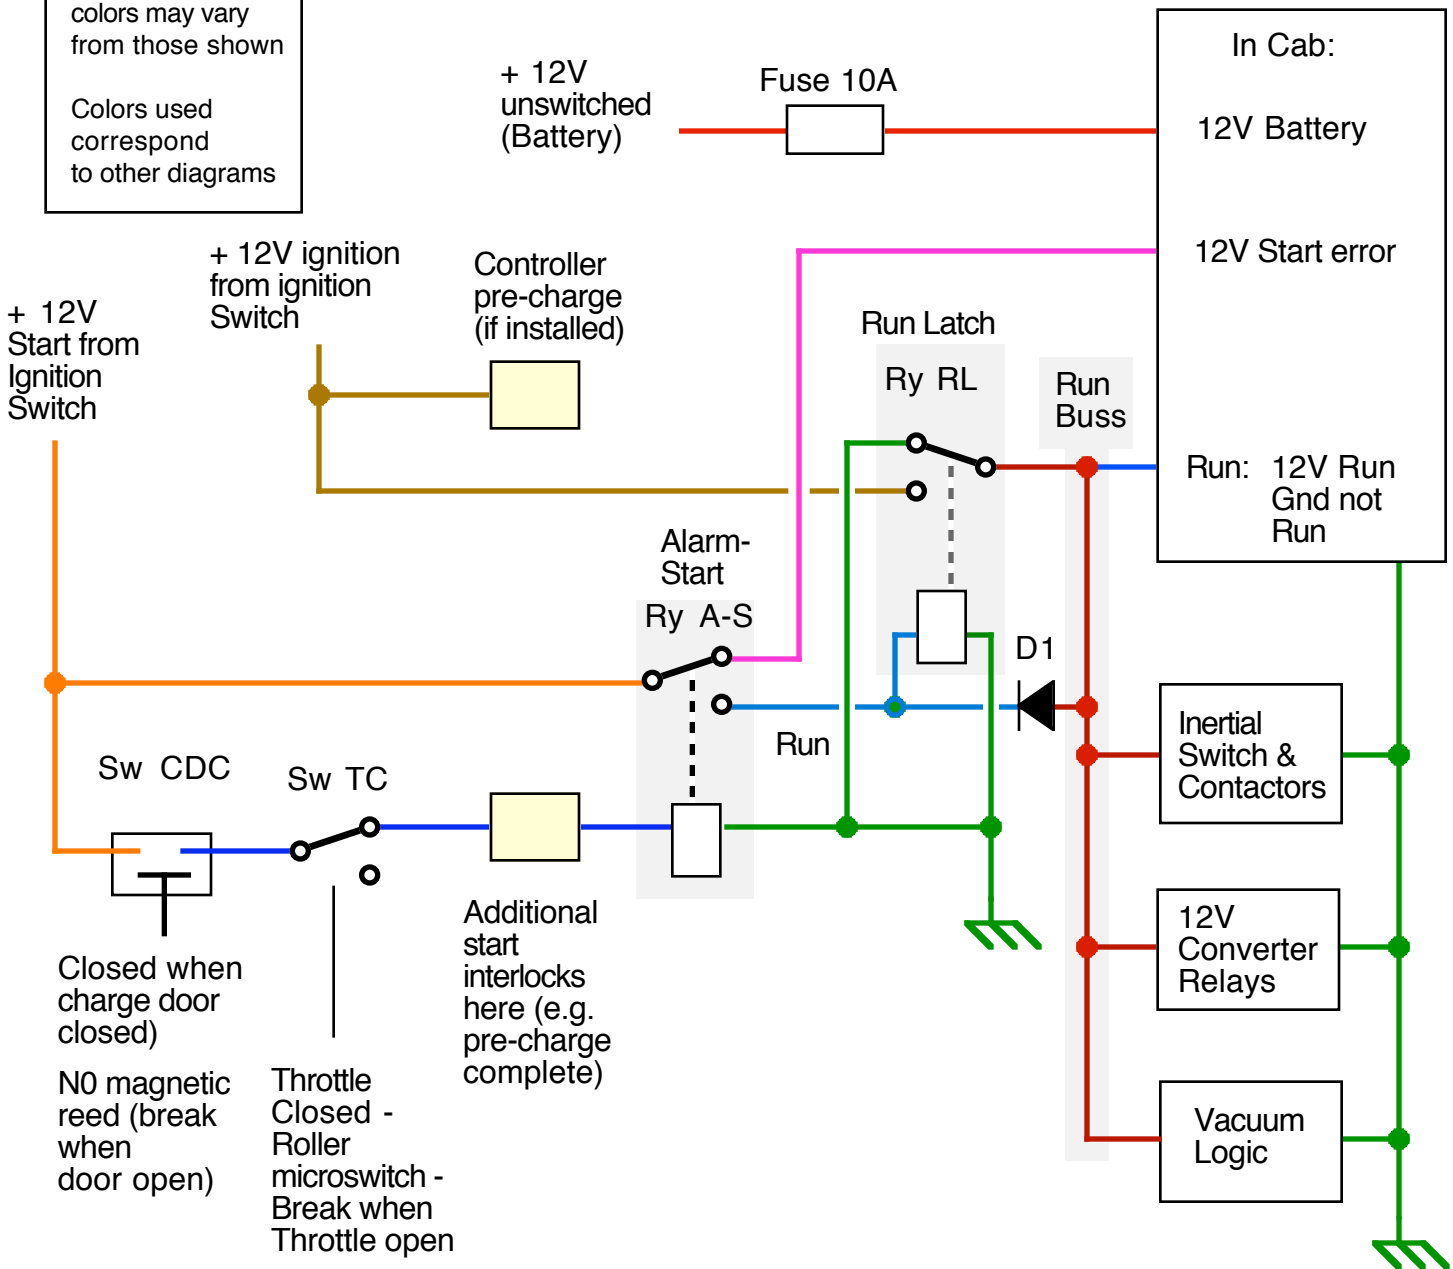

Start-Run Logic with Error Alarm

Vehicle wire colors may vary from those shown
Colors used correspond to other diagrams

For physical wiring see Start-Run Relay Wiring Guide

<http://en.wikipedia/wiki/Image:WPEVStartRun.png>
View for current image and notes
Wikipedia License cc-sa