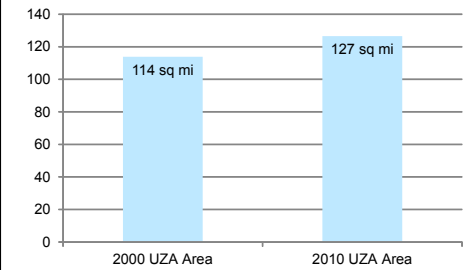

TALLAHASSEE
URBANIZED AREAS 2000 - 2010

CHANGE IN POPULATION

2000 Population	2010 Population
204,260	240,223

CHANGE IN AREA

TALLAHASSEE URBANIZED AREA

- Roadway
- Nearby 2010 Urbanized Areas
- 2000 Tallahassee Urbanized Area
- 2010 Tallahassee Urbanized Area
- Florida County Boundaries