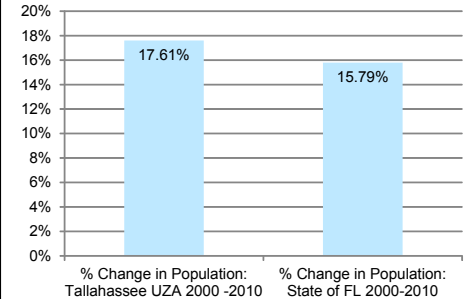

TALLAHASSEE
URBANIZED AREAS 2000 - 2010

CHANGE IN POPULATION

2000 Population	2010 Population
204,260	240,223

CHANGE IN AREA

TALLAHASSEE URBANIZED AREA

- Roadway
- Nearby 2010 Urbanized Areas
- 2000 Tallahassee Urbanized Area
- 2010 Tallahassee Urbanized Area
- Florida County Boundaries