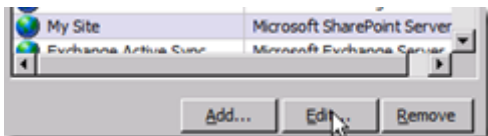

To allow SharePoint Workspace Mobile to reach your SharePoint site through UAG, go to the SharePoint application settings and edit it