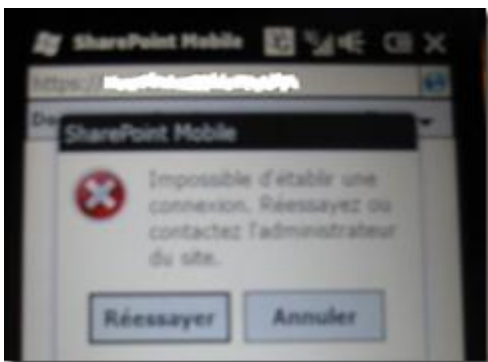

SharePoint / UAG – Keep SharePoint content available offline on your Windows Mobile phone

With Office 2010 Mobile, you have also SharePoint Workspace Mobile. To remind you, SharePoint Workspace is the evolution of Groove client (Office 2007) which allow you to keep SharePoint content available while offline.

If you publish your SharePoint site through UAG, you have few additional settings to set.

Once you have added your SharePoint site as application on your UAG trunk, if you don't do this, you will have:

It's not possible to establish a connection. Try again or contact the site administrator.