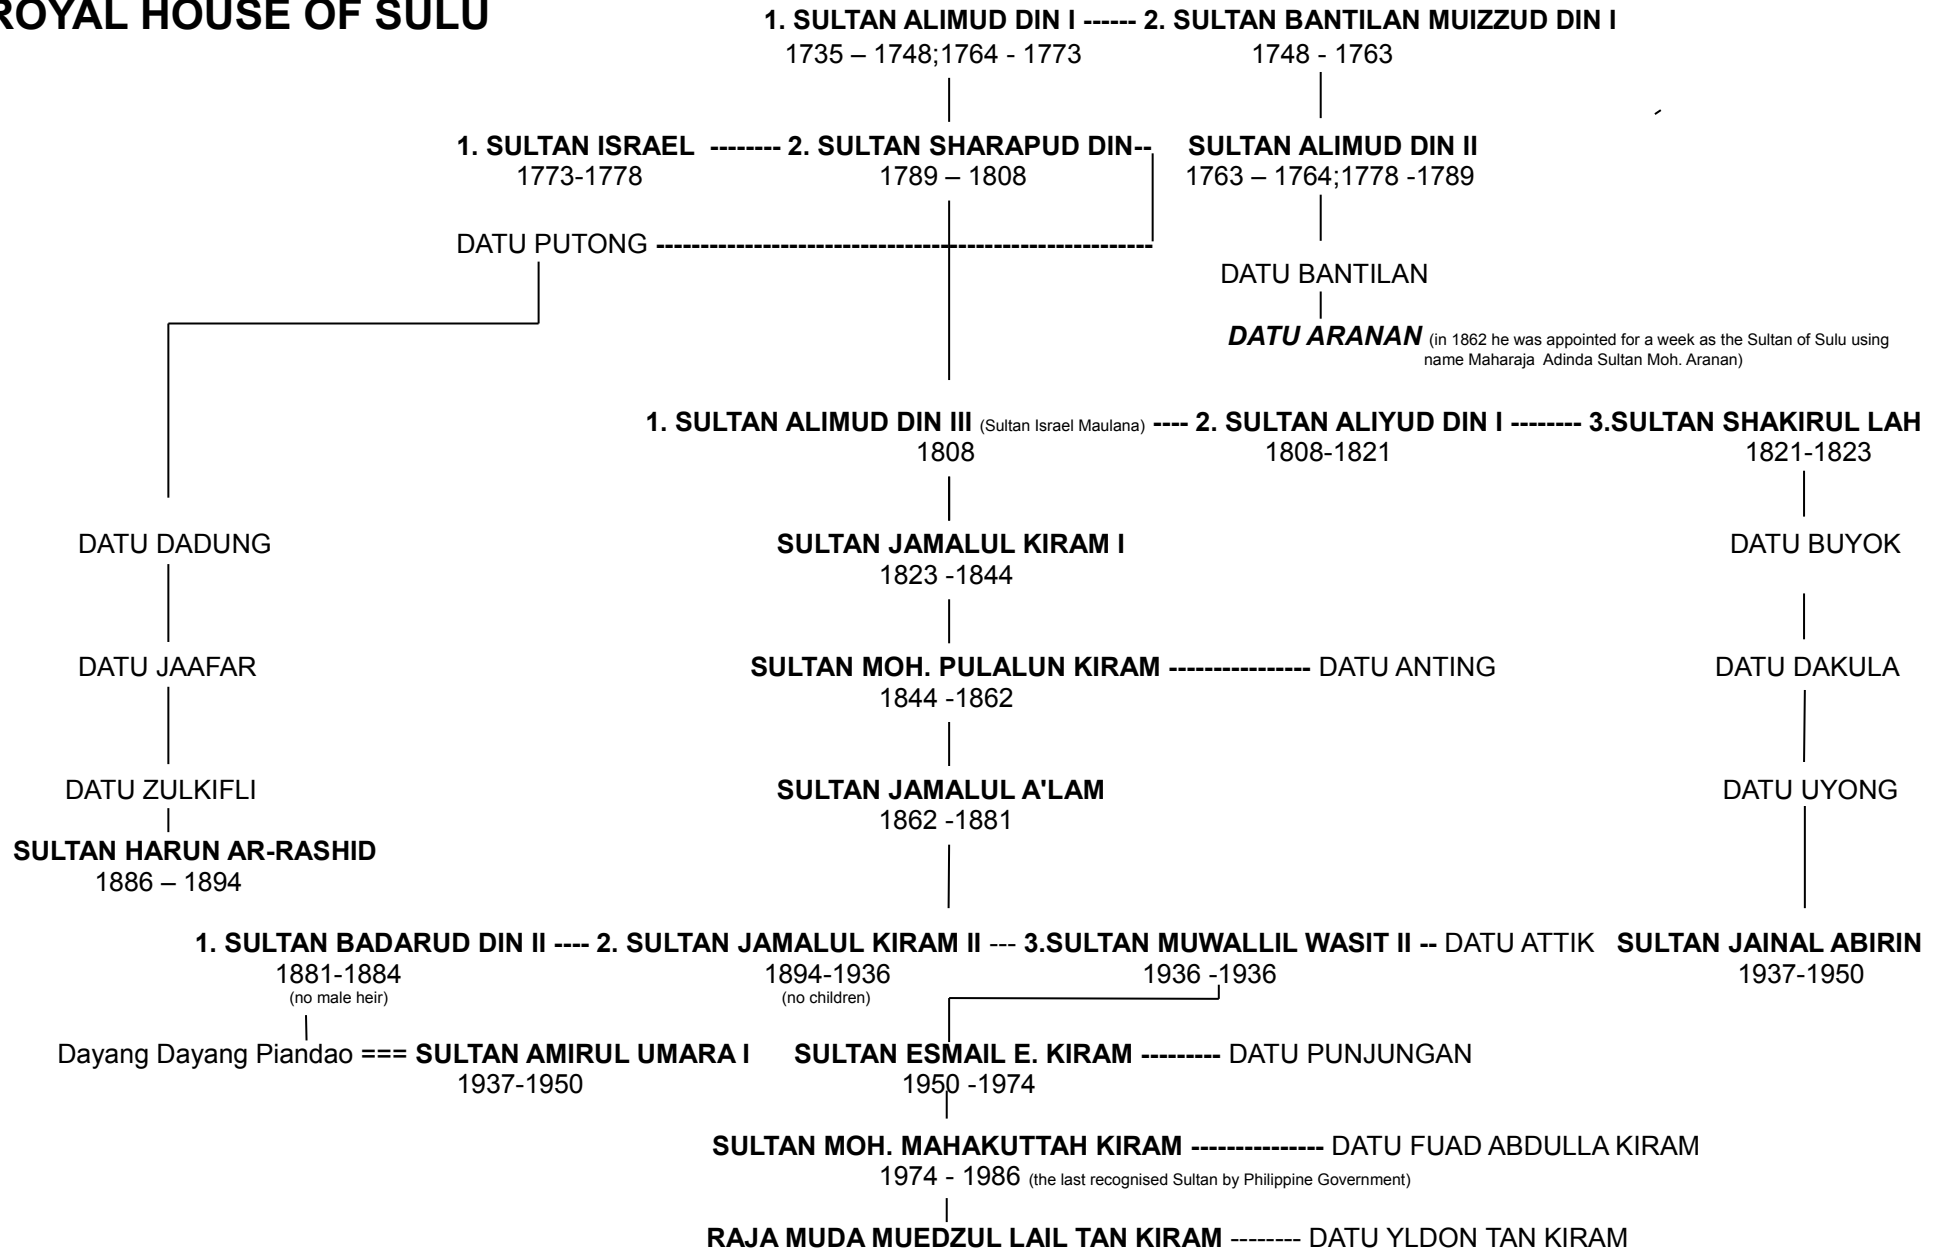

ROYAL HOUSE OF SULU

1986 - ... (the last recognised Raja Muda by Philippine Government)

Researched by Datu Andres Linholm