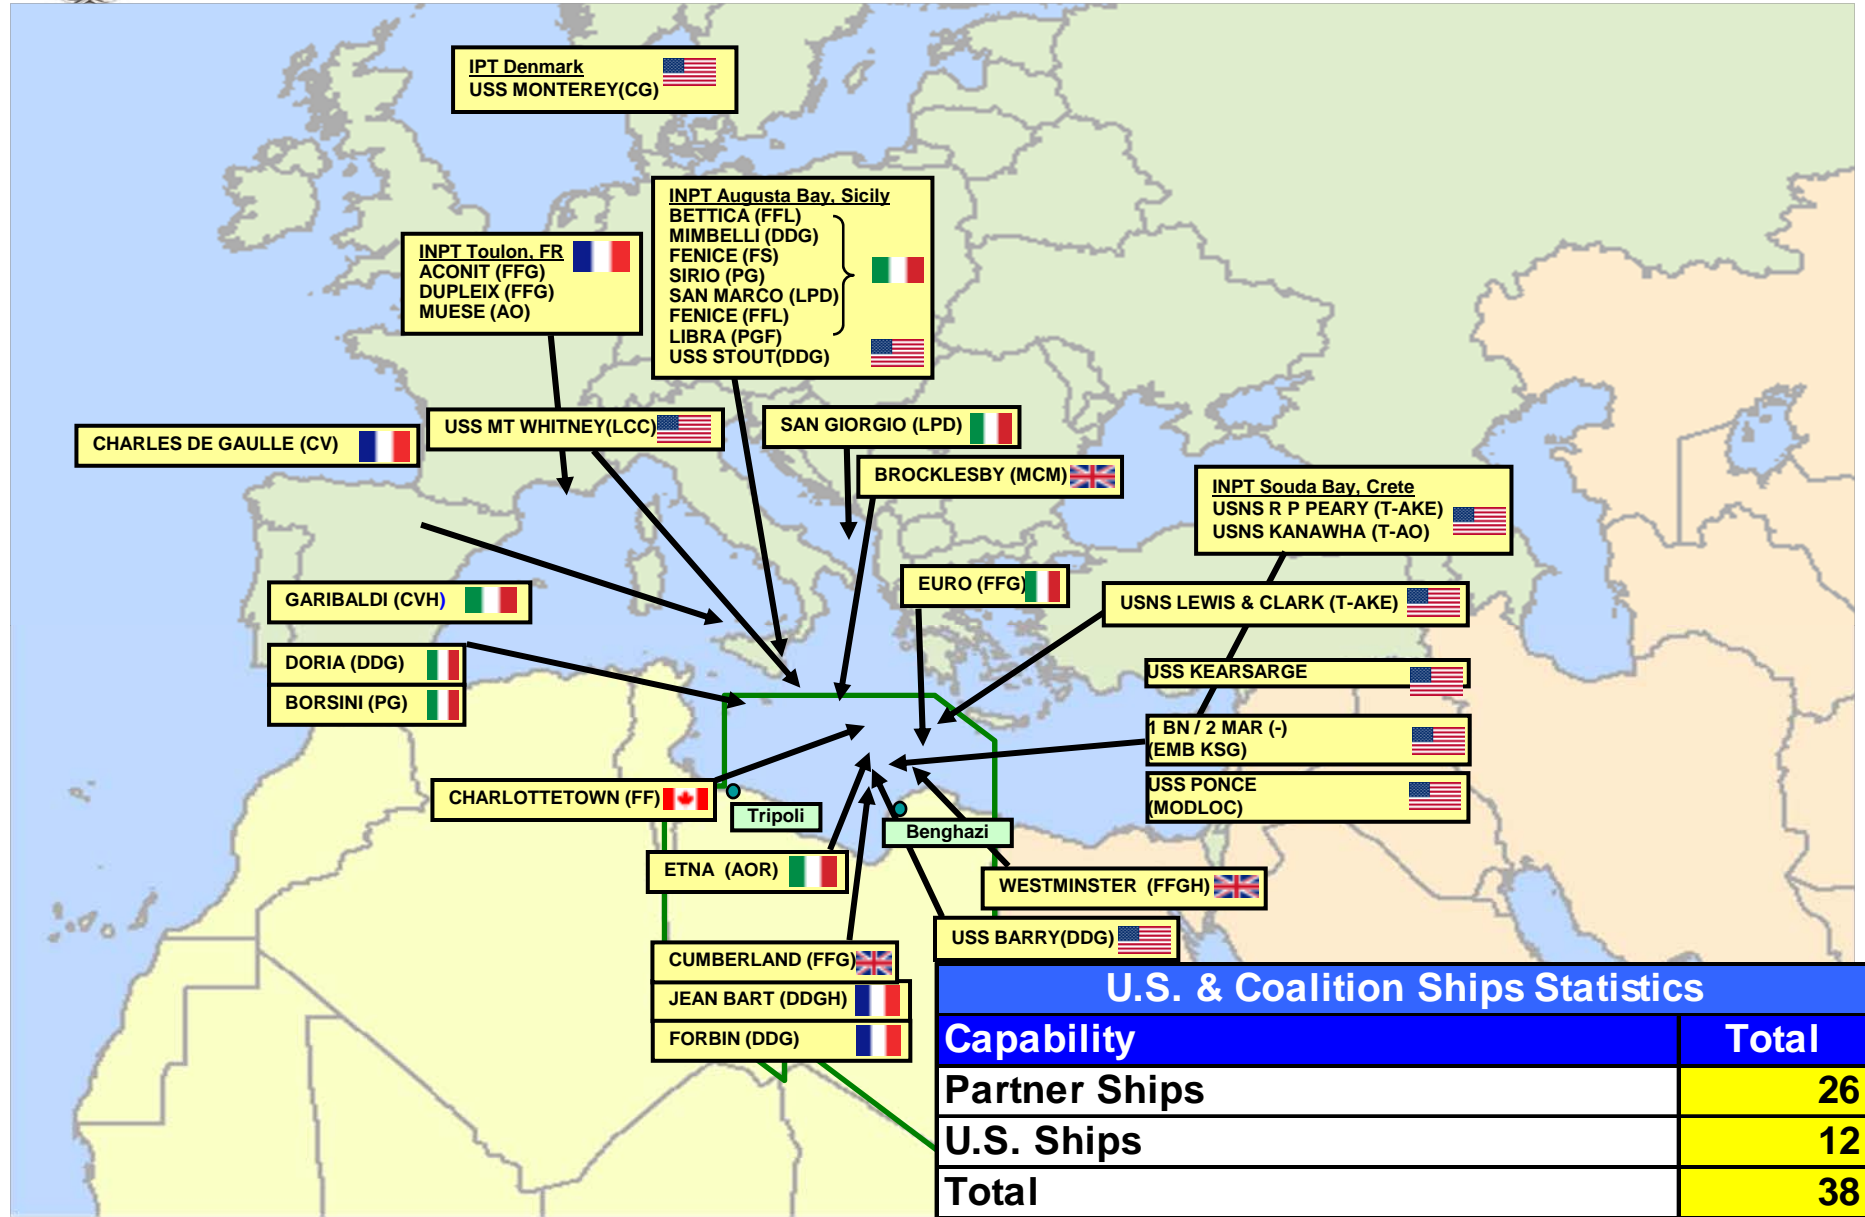

	Partner Total	U.S. Total	Last 24 Hours
Sorties	310	449	130
Strike Sorties	~150	222	49
TLAM	7	168	14

Targeting Priority

- Destroy / Degrade IADs
- Destroy as much of the Libyan Air Force on the ground as possible
- Enable freedom of movement in the air

U.S. & Coalition Maritime Forces Laydown

U.S. & Coalition Ships Statistics	
Capability	Total
Partner Ships	26
U.S. Ships	12
Total	38