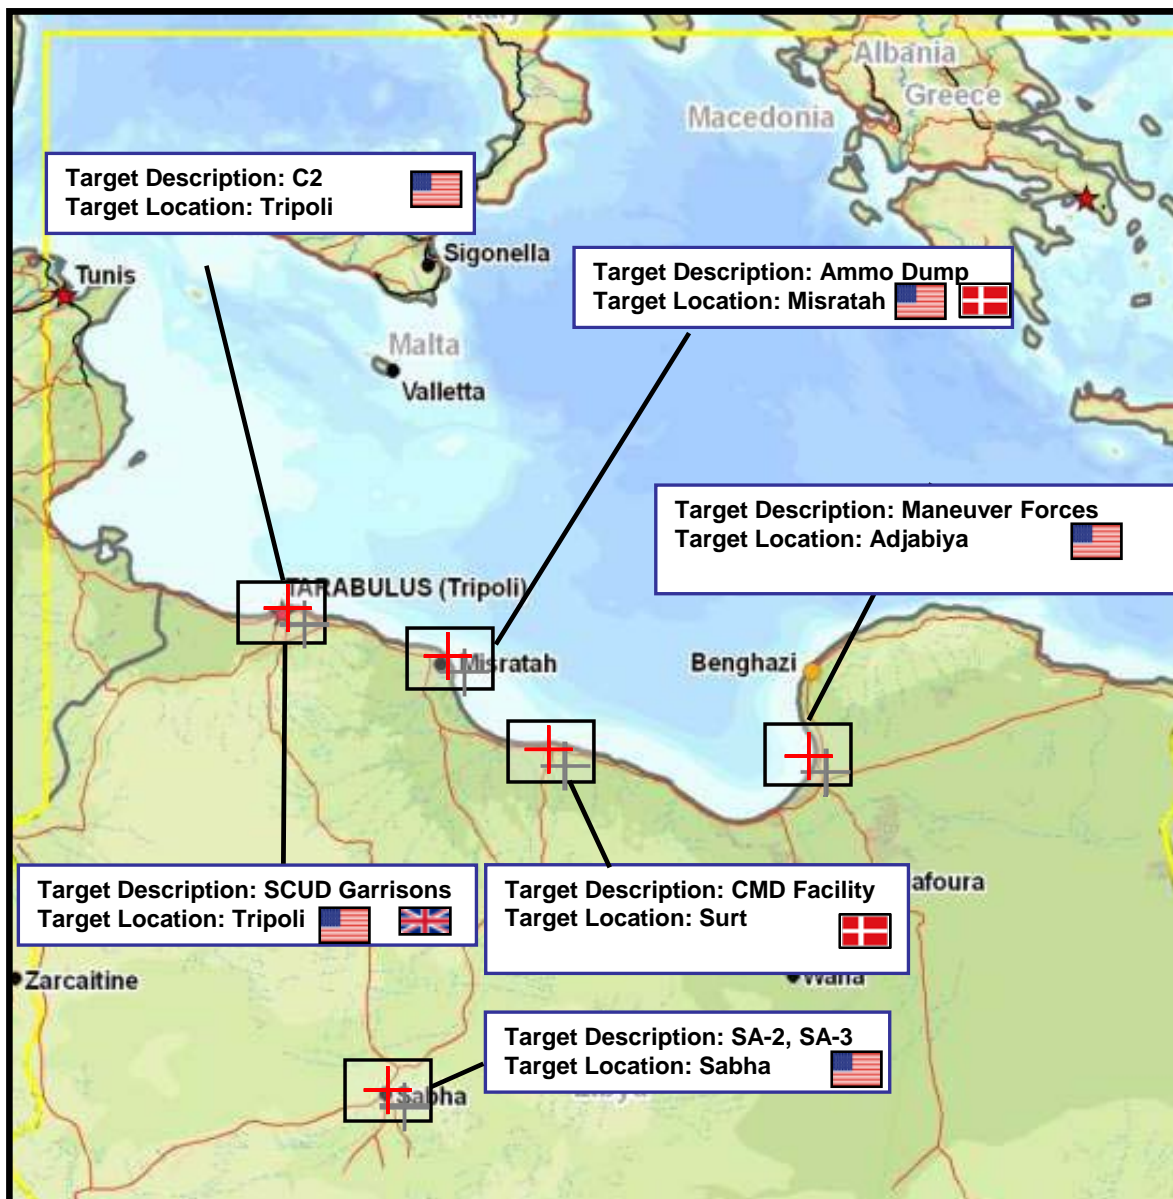

	Partner Total	U.S. Total	Last 24 Hours
Sorties	310	449	130
Strike Sorties	~150	222	49
TLAM	7	168	14

Targeting Priority

- Destroy / Degrade IADs
- Destroy as much of the Libyan Air Force on the ground as possible
- Enable freedom of movement in the air

U.S. & Coalition Maritime Forces Laydown

U.S. & Coalition Ships Statistics	
Capability	Total
Partner Ships	26
U.S. Ships	12
Total	38