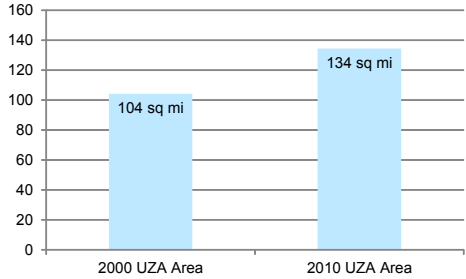

**WINTER HAVEN  
URBANIZED AREAS 2000 - 2010**

**CHANGE IN POPULATION**

2000 Population	2010 Population
153,924	201,289

**CHANGE IN AREA**

**WINTER HAVEN URBANIZED AREA**

- Roadway
- Nearby 2010 Urbanized Areas
- 2000 Winter Haven Urbanized Area
- 2010 Winter Haven Urbanized Area
- Florida County Boundaries