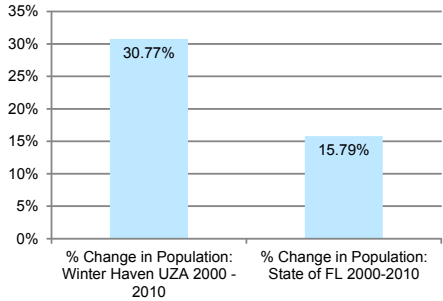

**WINTER HAVEN  
URBANIZED AREAS 2000 - 2010**

**CHANGE IN POPULATION**

2000 Population	2010 Population
153,924	201,289

**CHANGE IN AREA**

**WINTER HAVEN URBANIZED AREA**

- Roadway
- Nearby 2010 Urbanized Areas
- 2000 Winter Haven Urbanized Area
- 2010 Winter Haven Urbanized Area
- Florida County Boundaries