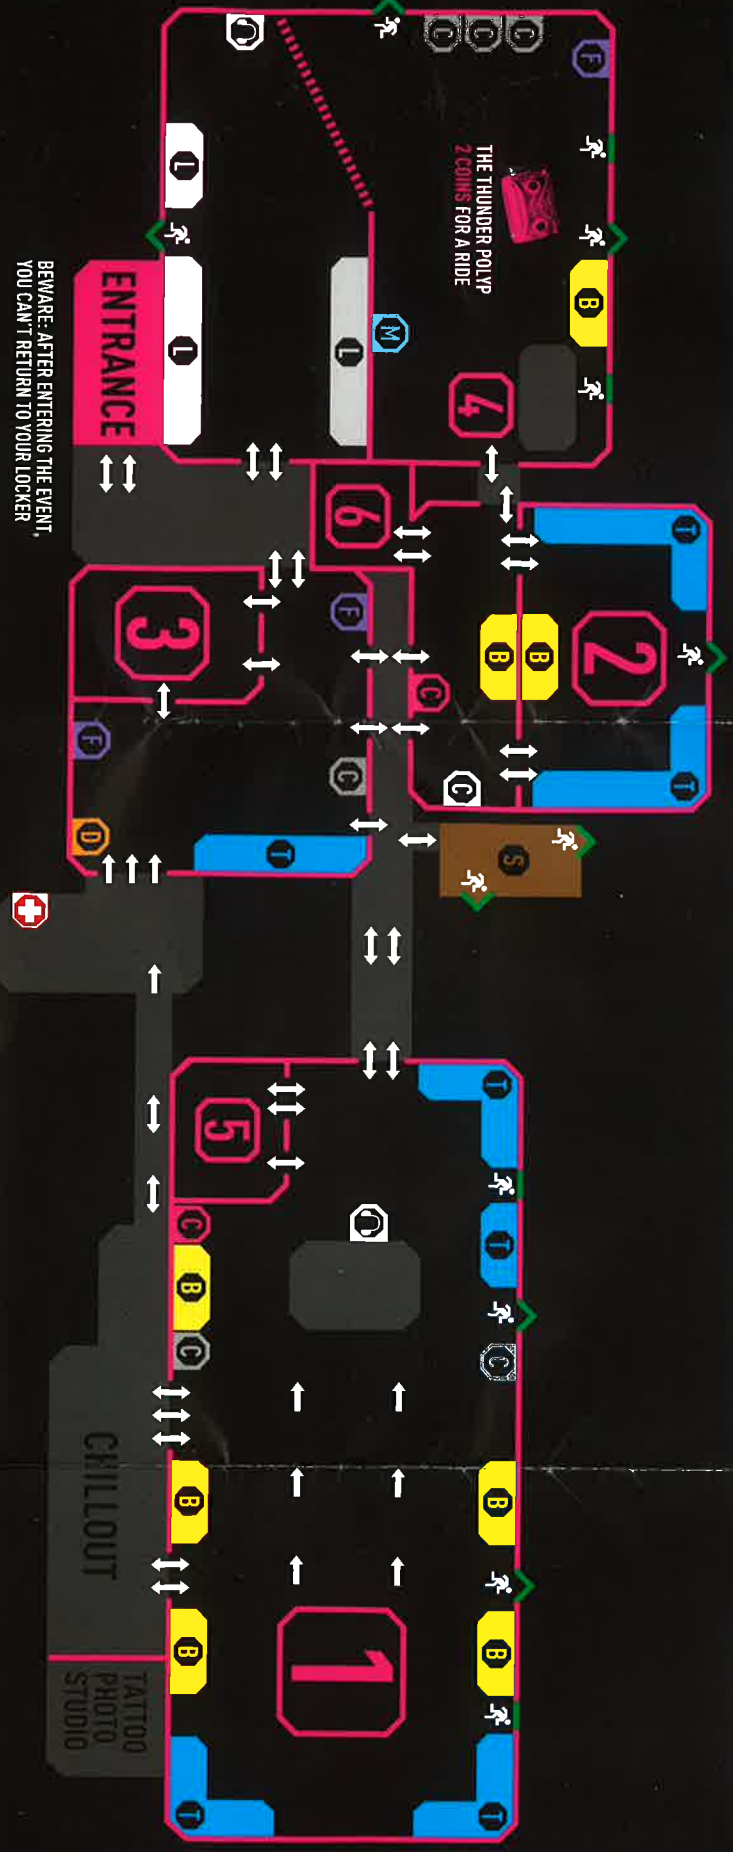

- 1 THE THUNDERDOME
- 2 GLOBAL HARDCORE NATION
- 3 THE INDUSTRIAL DOME
- 3 THE FRENCHCORE DOME
- 4 THE TUNNEL OF TERROR
- 5 THE THUNDERBOARDS
- 6 BAR
- F FOOD
- C COINS
- T TOILETS
- L LOCKERS
- M MERCHANDISE
- C FARPLUUS
- C CIGARETTES
- +
- +
- +
- S SMOKING AREA
- D TATTOO STUDIO

BEWARE: AFTER ENTERING THE EVENT, YOU CAN'T RETURN TO YOUR LOCKER

THUNDERDOME

SIGNING SESSIONS

BUY THE CD AND GET IT SIGNED
AT THE FREE RECORDSHOP BOOTH (HOLLAND HALL)
SIGNING SESSIONS ARE FROM 00:30 TILL 04:00!