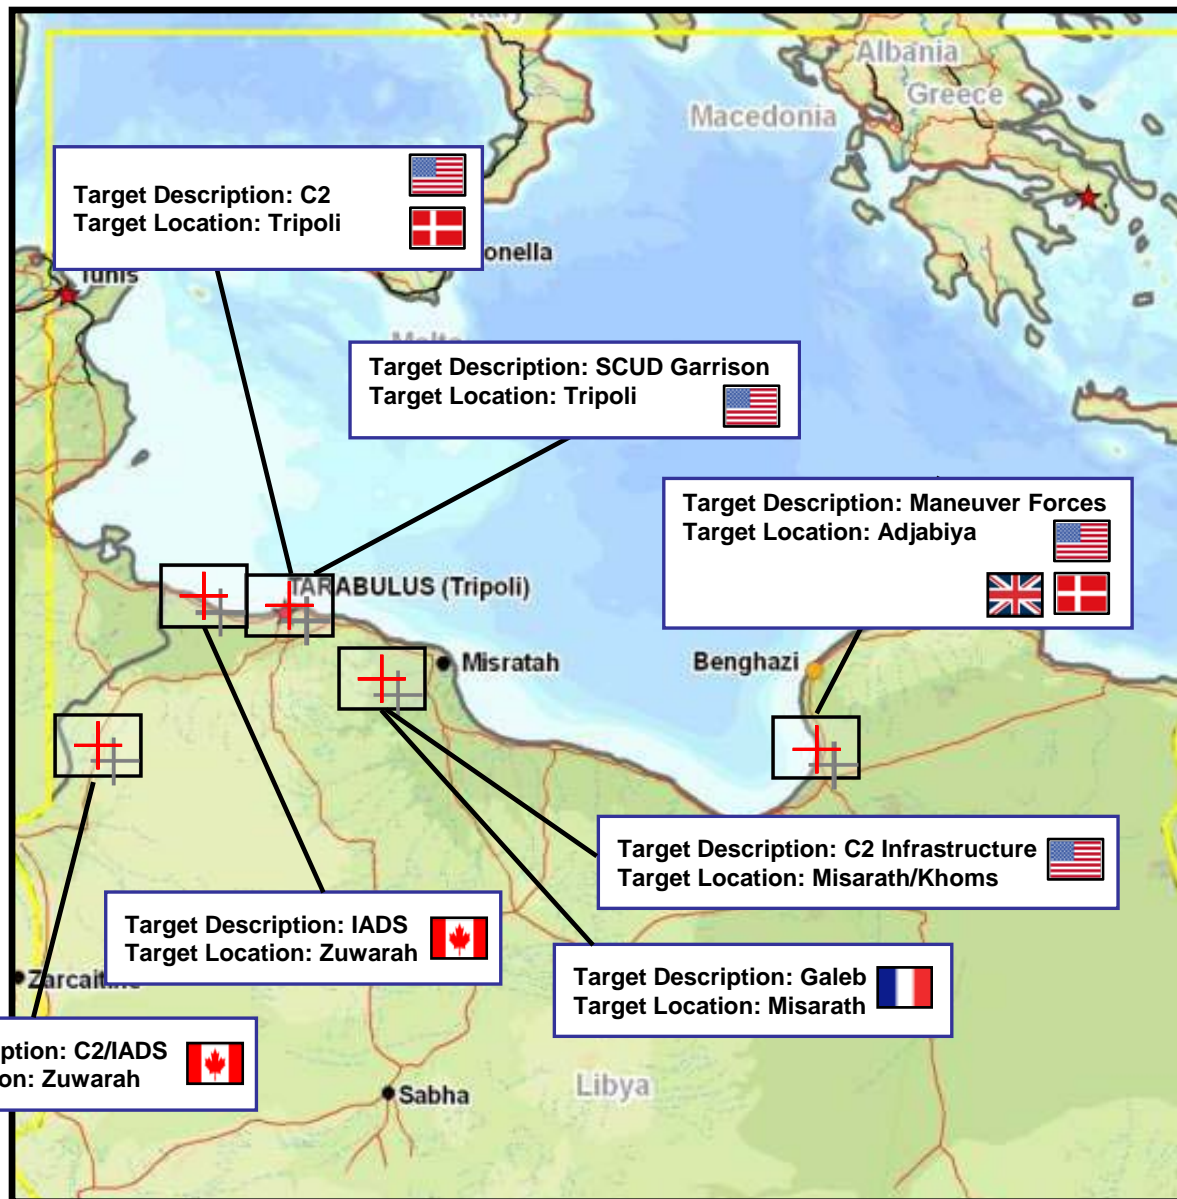

	Partner Total	U.S. Total	Last 24 Hours
Sorties	346	529	153
Strike Sorties	244	232	96
TLAM	7	184	16

ODYSSEY DAWN Sortie Count

SUMMARY

Total: 875 ■

US: 529 ■

Coalition: 346 ■

INCLUDES

- Fighters
- Strike Aircraft
- Tankers
- Surveillance
- Command & Control

Libya: Situation Update

US to NATO Transition Sequence

	19 March	23 March	24 March	TBD
Arms Embargo	JTF Odyssey Dawn	NATO Accept	NATO Assumes	NATO
No Fly Zone	JTF Odyssey Dawn	JTF Odyssey Dawn	NATO Accepts	NATO Assumes
Protect Civilians	JTF Odyssey Dawn	JTF Odyssey Dawn	JTF Odyssey Dawn	TBD

US Participation Over Time

Logistics and Tanker Support	HIGH	HIGH	HIGH	HIGH / MEDIUM
Surveillance	HIGH	HIGH	HIGH	HIGH / MEDIUM
Ships	MEDIUM	MEDIUM	LOW	LOW
NFZ Aircraft	HIGH	LOW	NONE	NONE
Civilian Protection (Interdiction)	HIGH	HIGH	MEDIUM	LOW
Subordinate C2 and Support Staff	HIGH	HIGH	HIGH	LOW