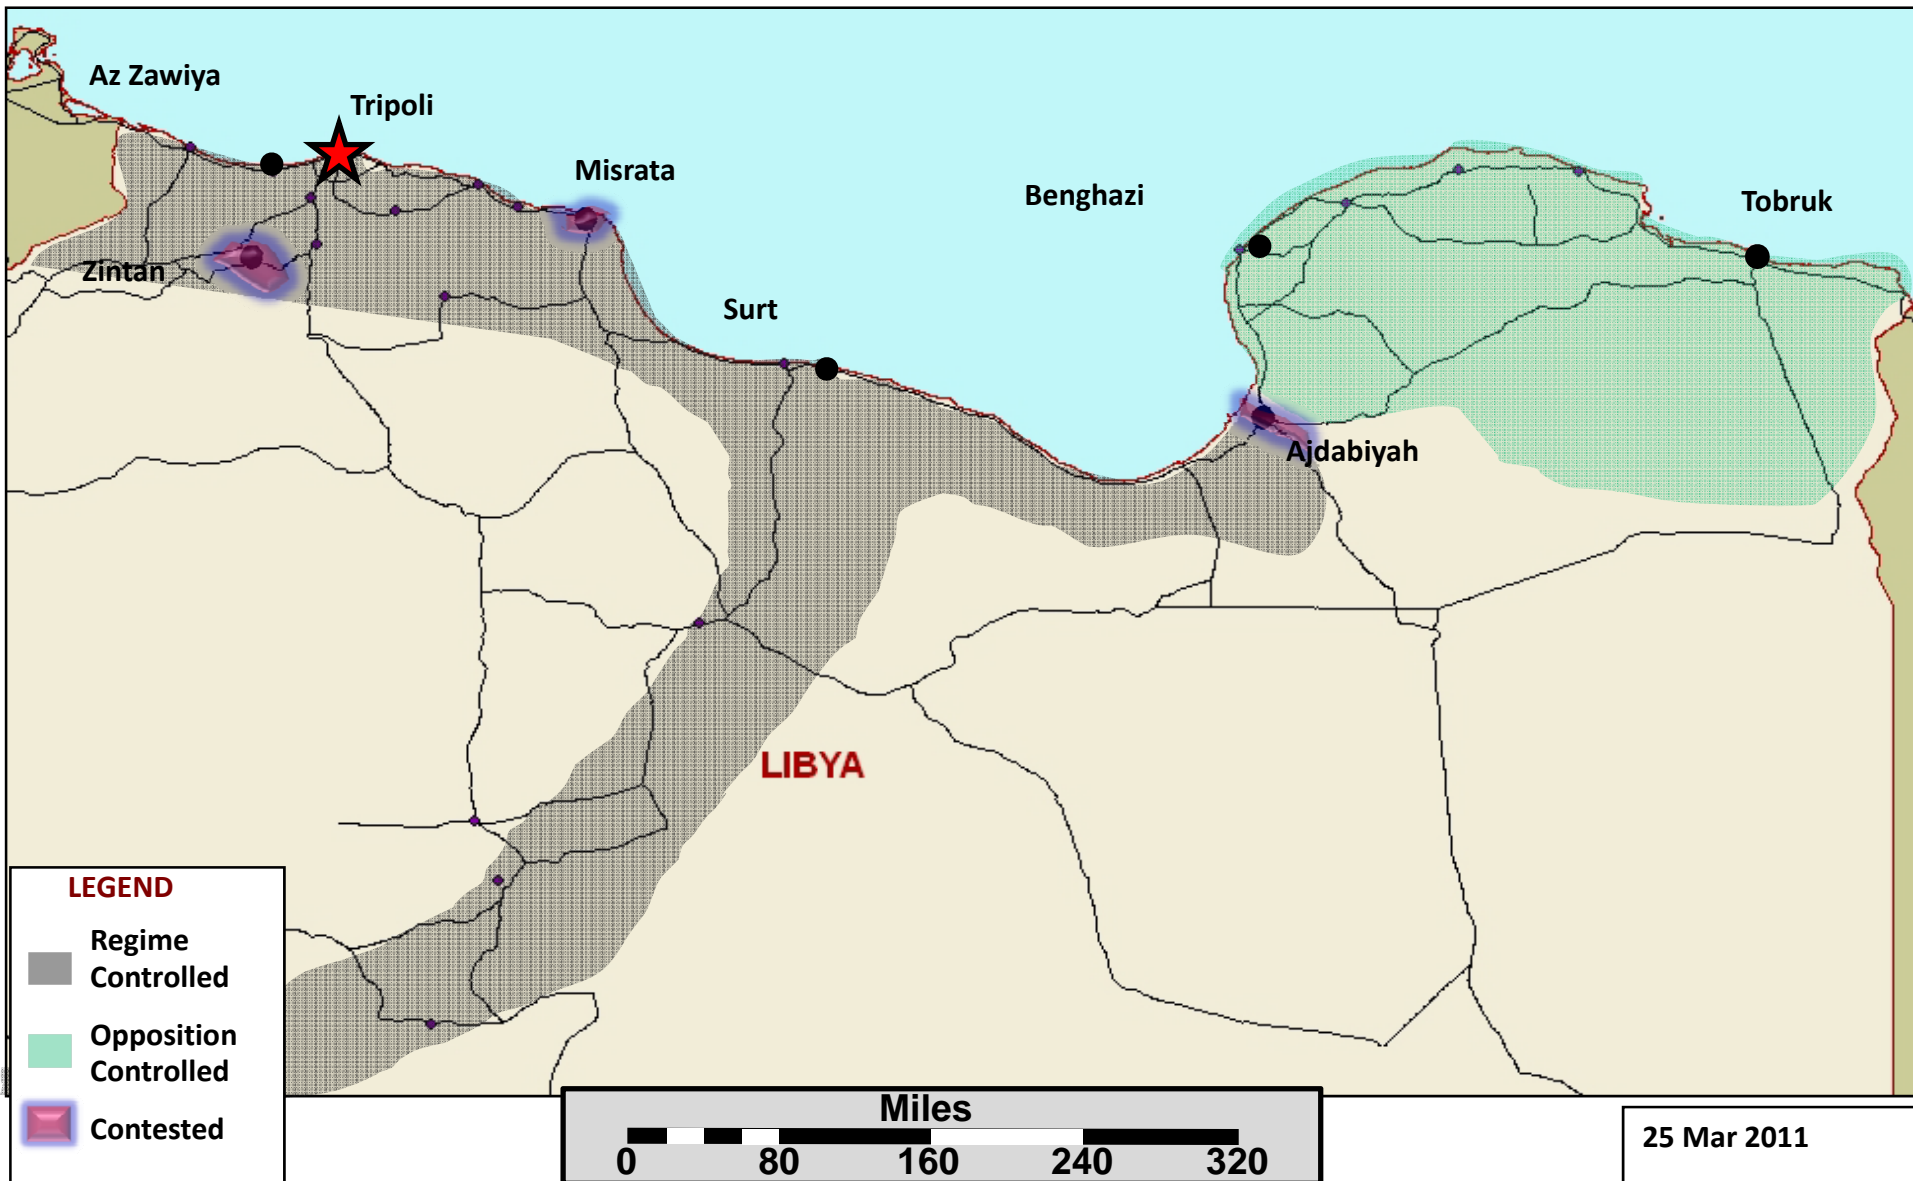

	Partner Total	U.S. Total	Last 24 Hours
Sorties	346	529	153
Strike Sorties	244	232	96
TLAM	7	184	16

ODYSSEY DAWN Sortie Count

SUMMARY

Total: 875 ■

US: 529 ■

Coalition: 346 ■

INCLUDES

- Fighters
- Strike Aircraft
- Tankers
- Surveillance
- Command & Control

Libya: Situation Update

US to NATO Transition Sequence

	19 March	23 March	24 March	TBD
Arms Embargo	JTF Odyssey Dawn	NATO Accept	NATO Assumes	NATO
No Fly Zone	JTF Odyssey Dawn	JTF Odyssey Dawn	NATO Accepts	NATO Assumes
Protect Civilians	JTF Odyssey Dawn	JTF Odyssey Dawn	JTF Odyssey Dawn	TBD