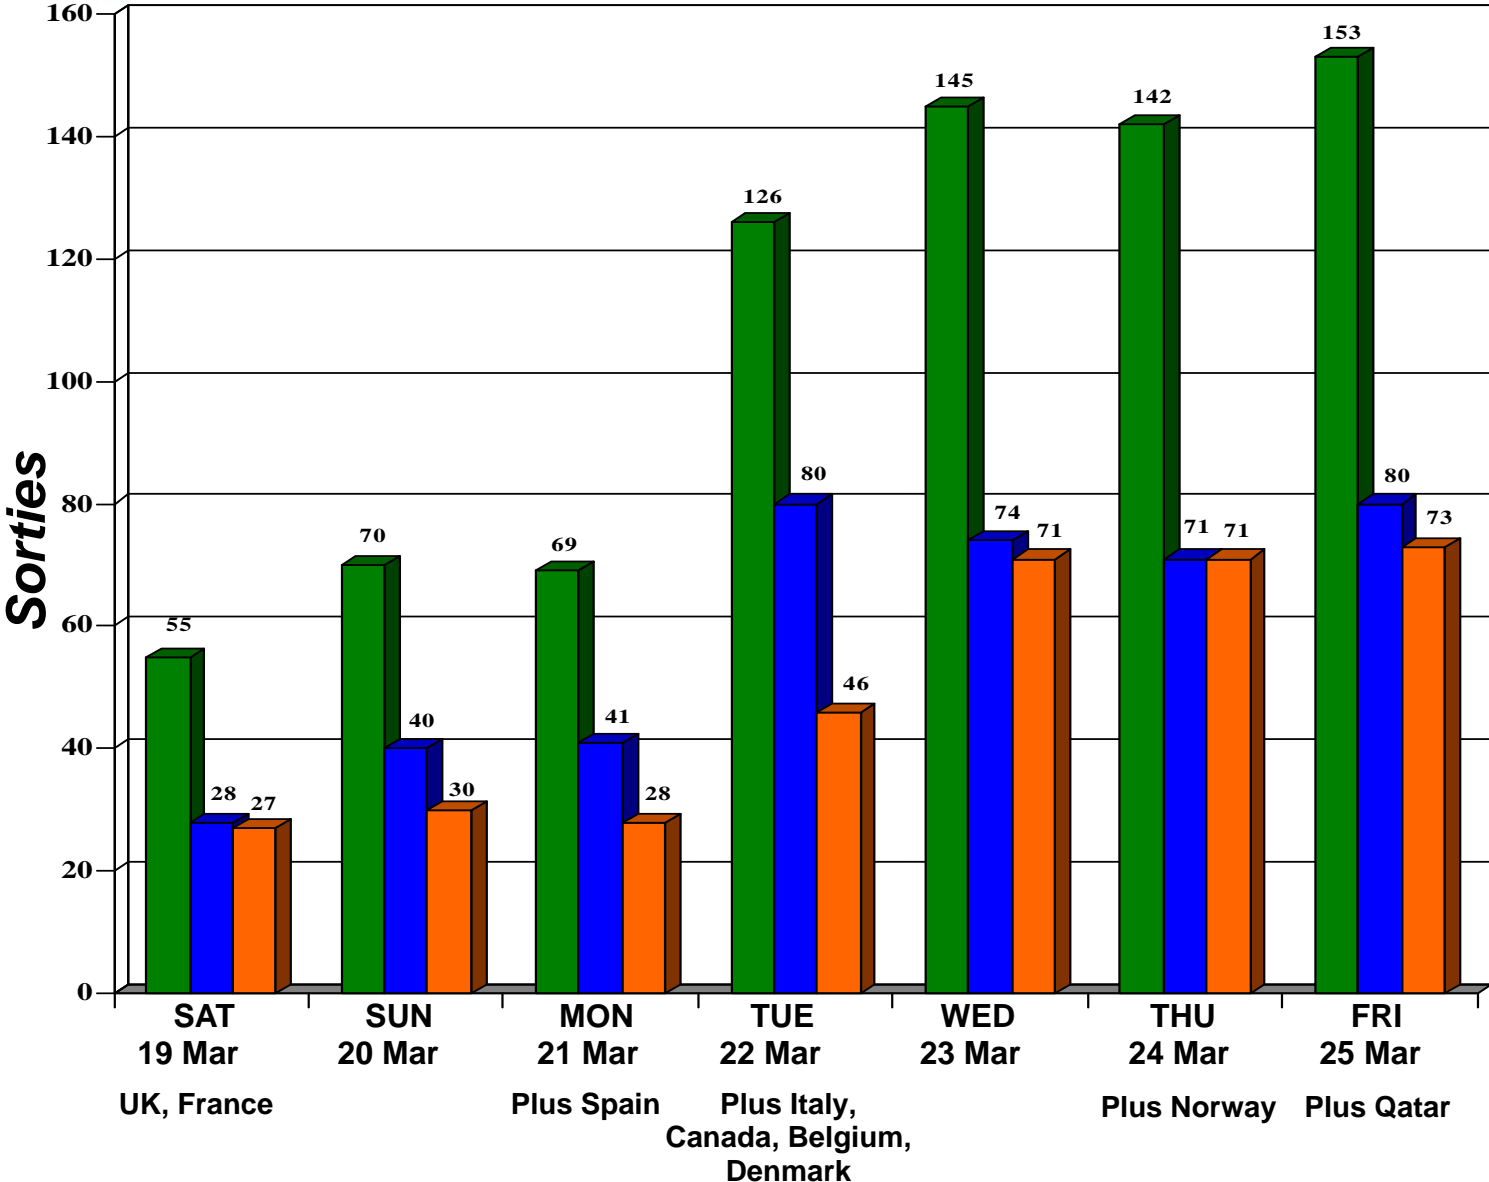

	Partner Total	U.S. Total	Last 24 Hours
Sorties	346	529	153
Strike Sorties	244	232	96
TLAM	7	184	16

ODYSSEY DAWN Sortie Count

SUMMARY

Total: 875 ■

US: 529 ■

Coalition: 346 ■

INCLUDES

- Fighters
- Strike Aircraft
- Tankers
- Surveillance
- Command & Control

Libya: Situation Update

US to NATO Transition Sequence

	19 March	23 March	24 March	TBD
Arms Embargo	JTF Odyssey Dawn	NATO Accept	NATO Assumes	NATO
No Fly Zone	JTF Odyssey Dawn	JTF Odyssey Dawn	NATO Accepts	NATO Assumes
Protect Civilians	JTF Odyssey Dawn	JTF Odyssey Dawn	JTF Odyssey Dawn	TBD