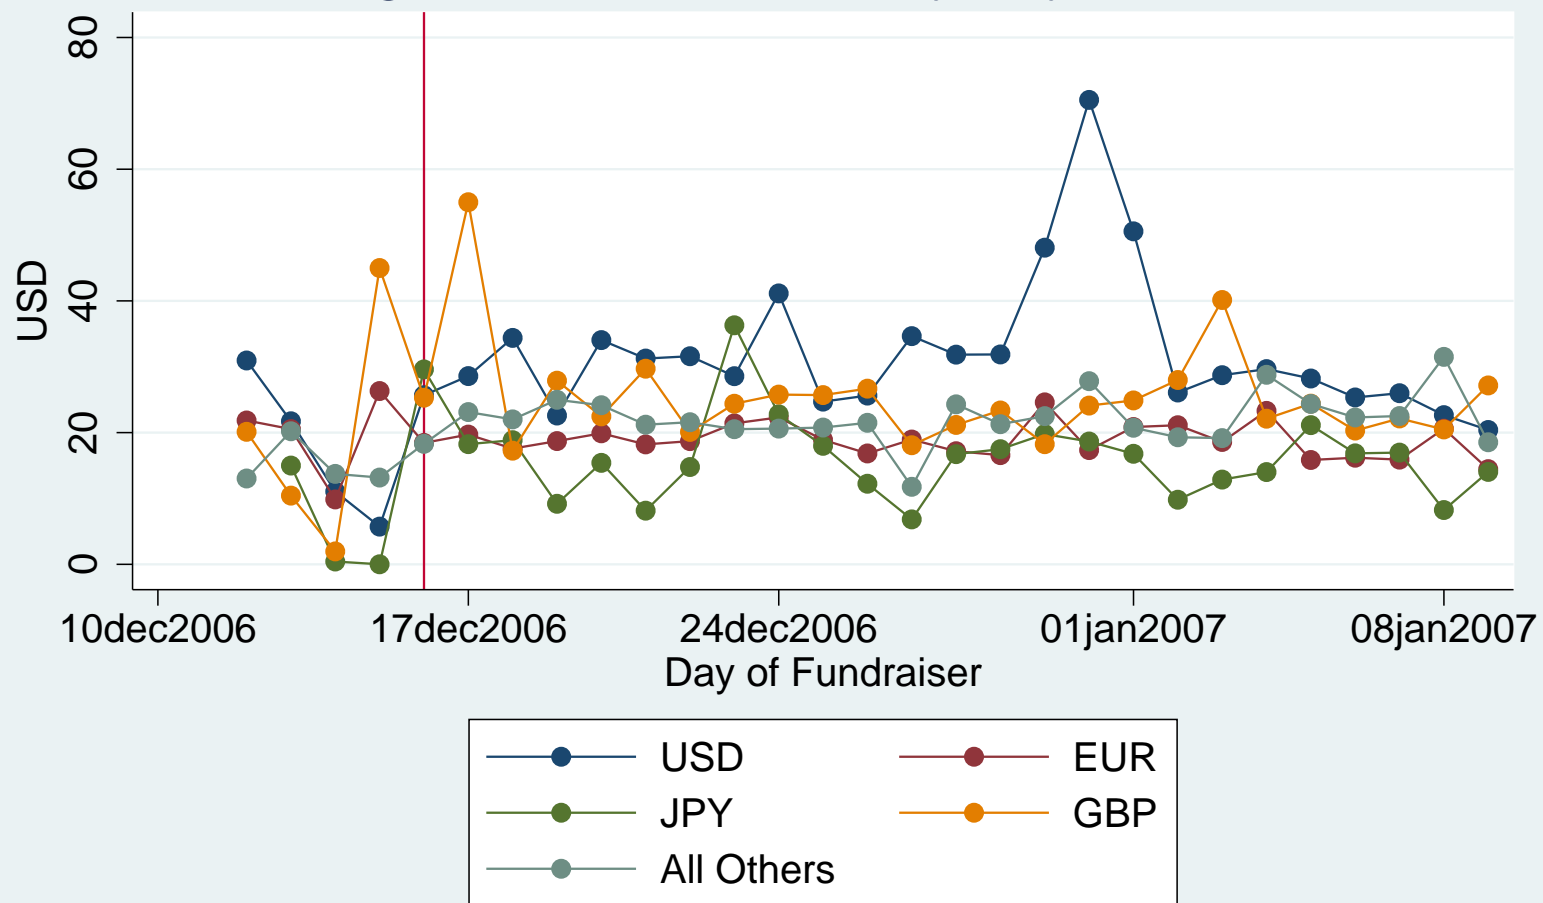

Average Donation Amount by Day of Fundraiser

This figure plots the average donation amount in major currencies, by day of the Dec 2006–Jan 2007 fundraising drive. All amounts converted to USD.