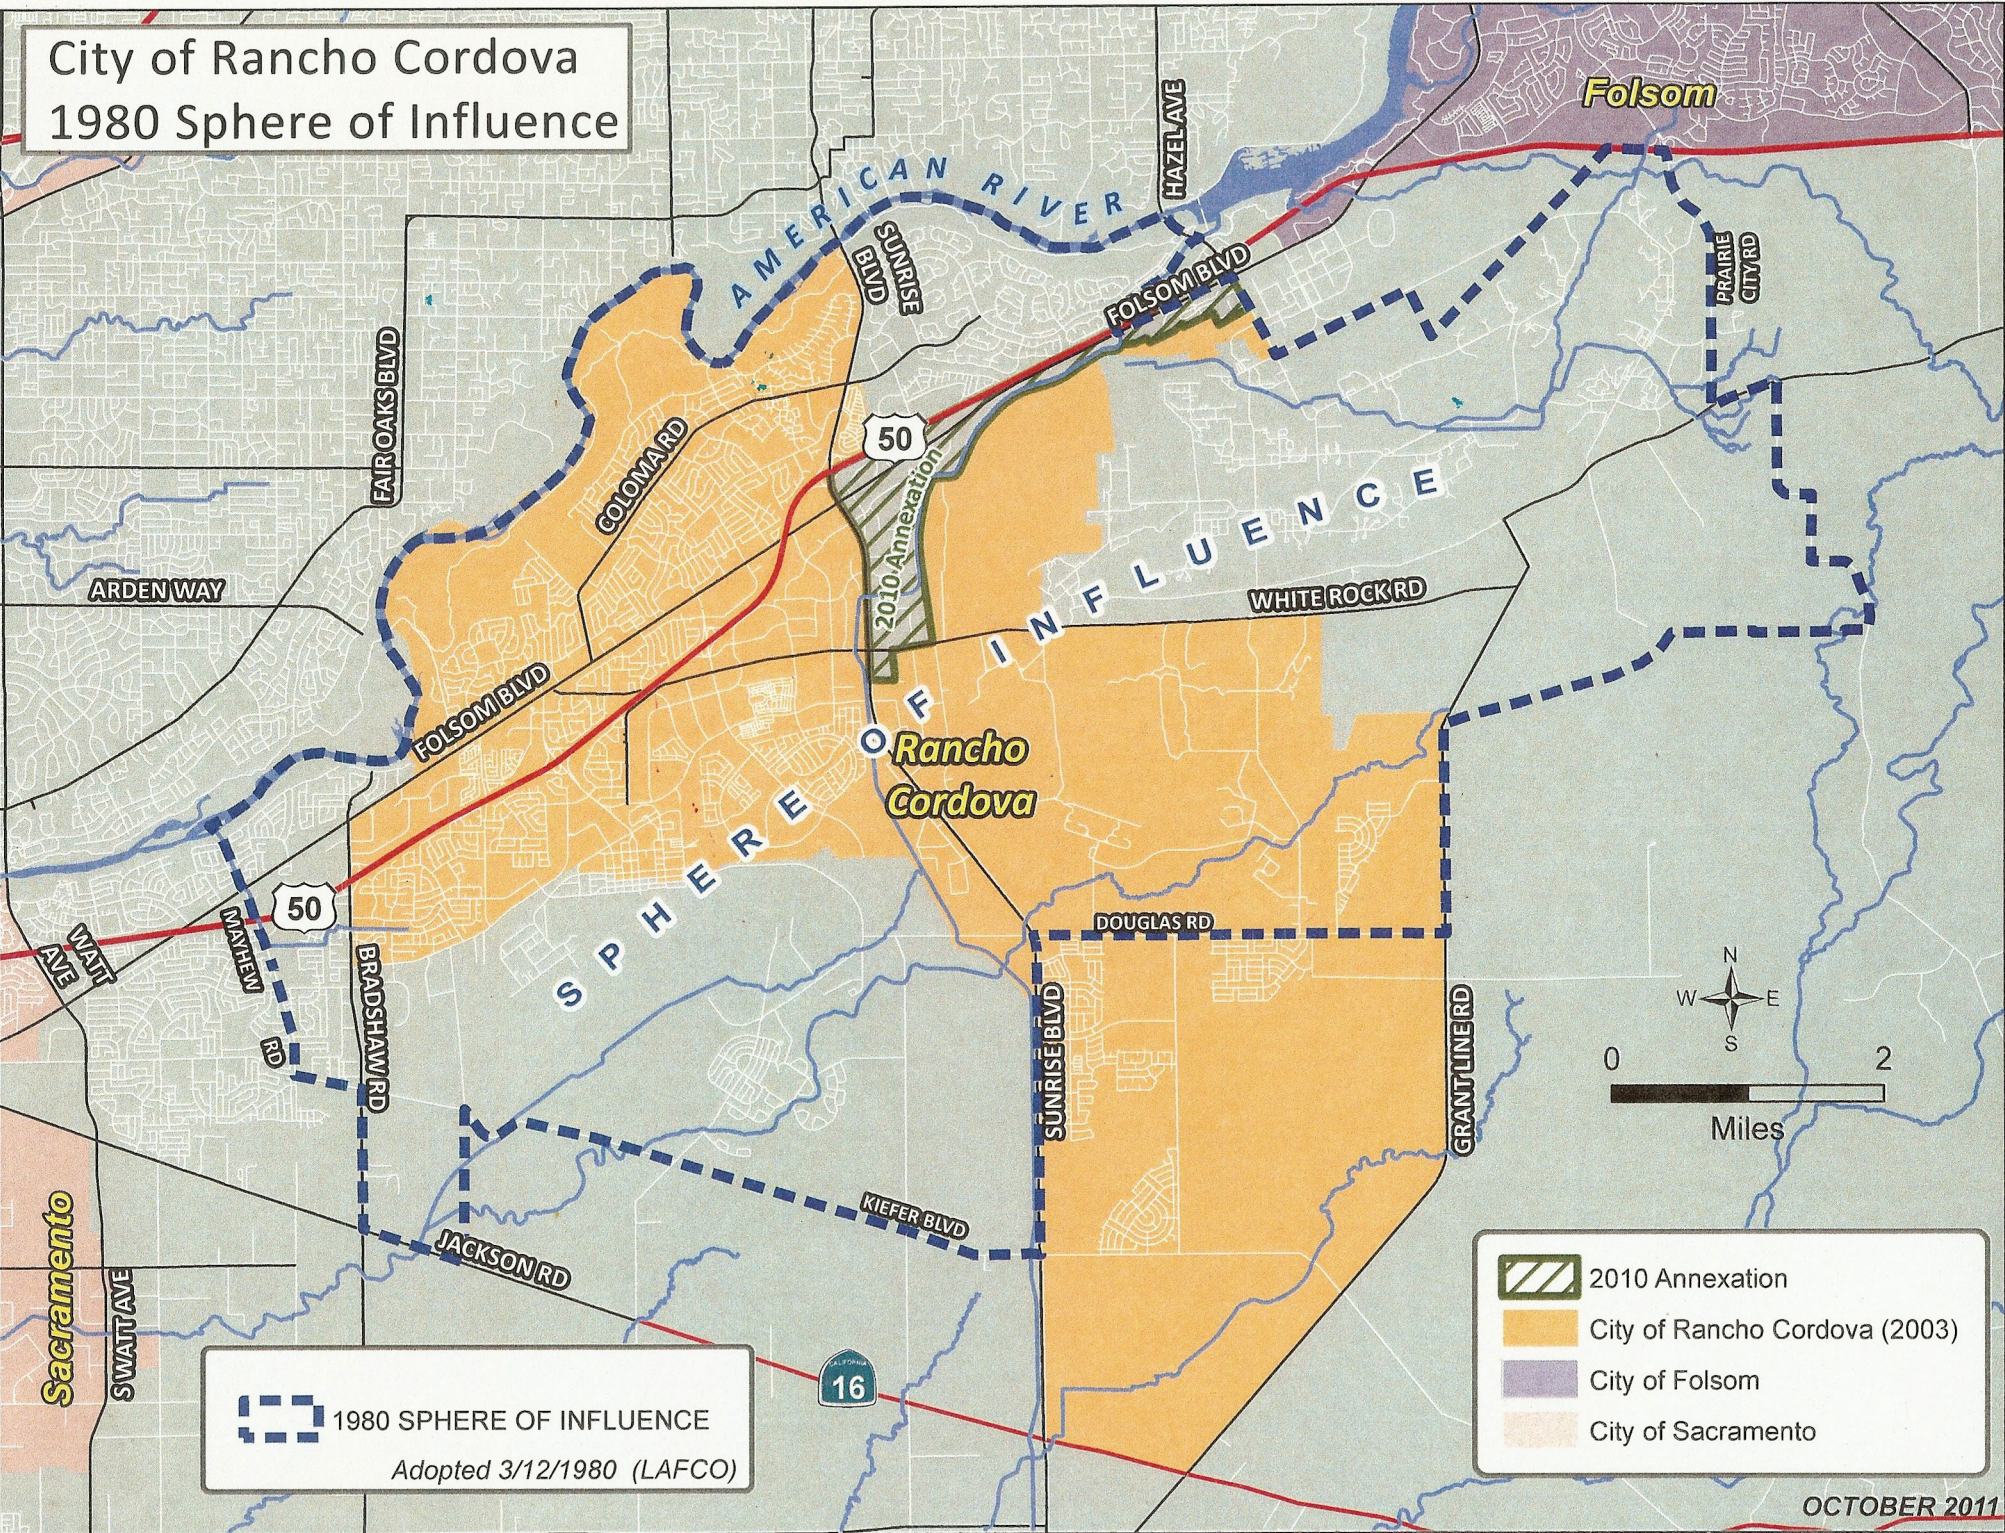

City of Rancho Cordova 1980 Sphere of Influence

 1980 SPHERE OF INFLUENCE
Adopted 3/12/1980 (LAFCO)

-  2010 Annexation
-  City of Rancho Cordova (2003)
-  City of Folsom
-  City of Sacramento