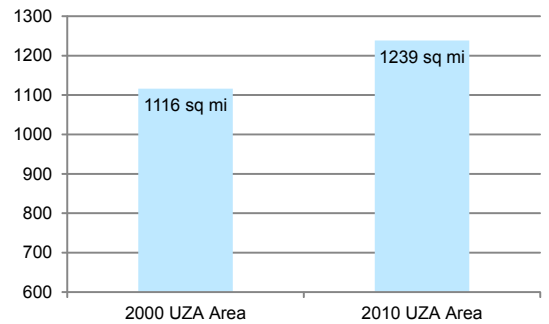

**MIAMI**  
**URBANIZED AREAS 2000 - 2010**

**CHANGE IN POPULATION**

2000 Population	2010 Population
4,919,036	5,502,379

**CHANGE IN AREA**

**MIAMI URBANIZED AREA**

- Roadway
- Nearby 2010 Urbanized Areas
- 2000 Miami Urbanized Area
- 2010 Miami Urbanized Area
- Florida County Boundaries