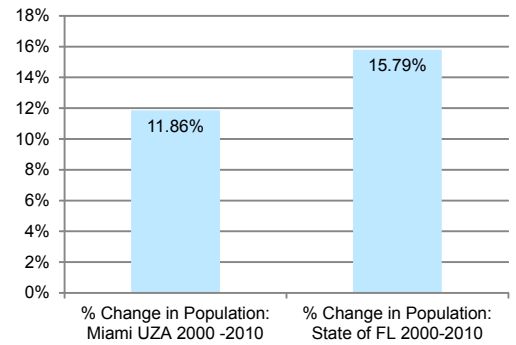

**MIAMI**  
**URBANIZED AREAS 2000 - 2010**

**CHANGE IN POPULATION**

2000 Population	2010 Population
4,919,036	5,502,379

**CHANGE IN AREA**

**MIAMI URBANIZED AREA**

- Roadway
- Nearby 2010 Urbanized Areas
- 2000 Miami Urbanized Area
- 2010 Miami Urbanized Area
- Florida County Boundaries