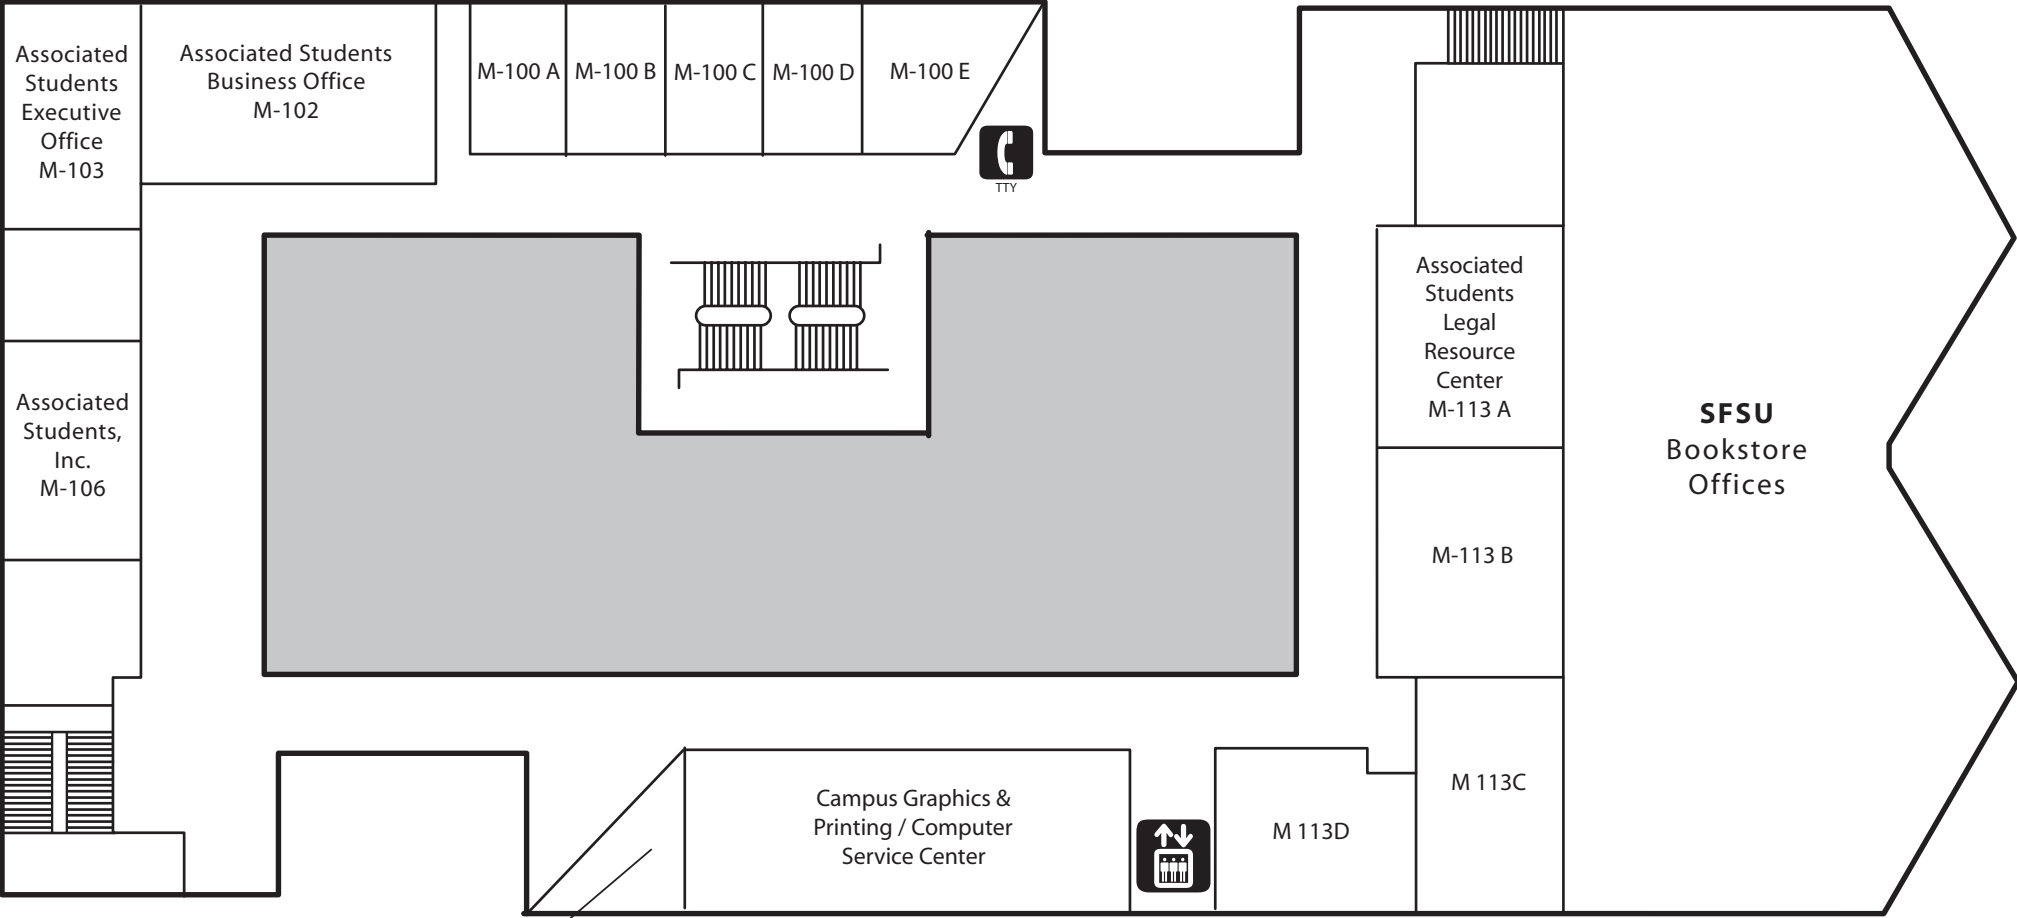

PLAZA LEVEL

TERRACE LEVEL

KEY

- Restrooms
- Elevator
- Water Fountain

North
→

MEZZANINE LEVEL

Associated Students Educational and Referral Organization for Sexuality (EROS)

KEY

-  Elevator
-  Phone (TTY)

North
→

LOWER CONFERENCE LEVEL

- KEY**
-  Restrooms
 -  Elevator
 -  Phone (TTY)
 -  USPS Stamp Machine
 -  Television (CC)

North
→

RECREATION & DINING LEVEL

KEY

-  Elevator
-  Microwaves
-  Television (CC)