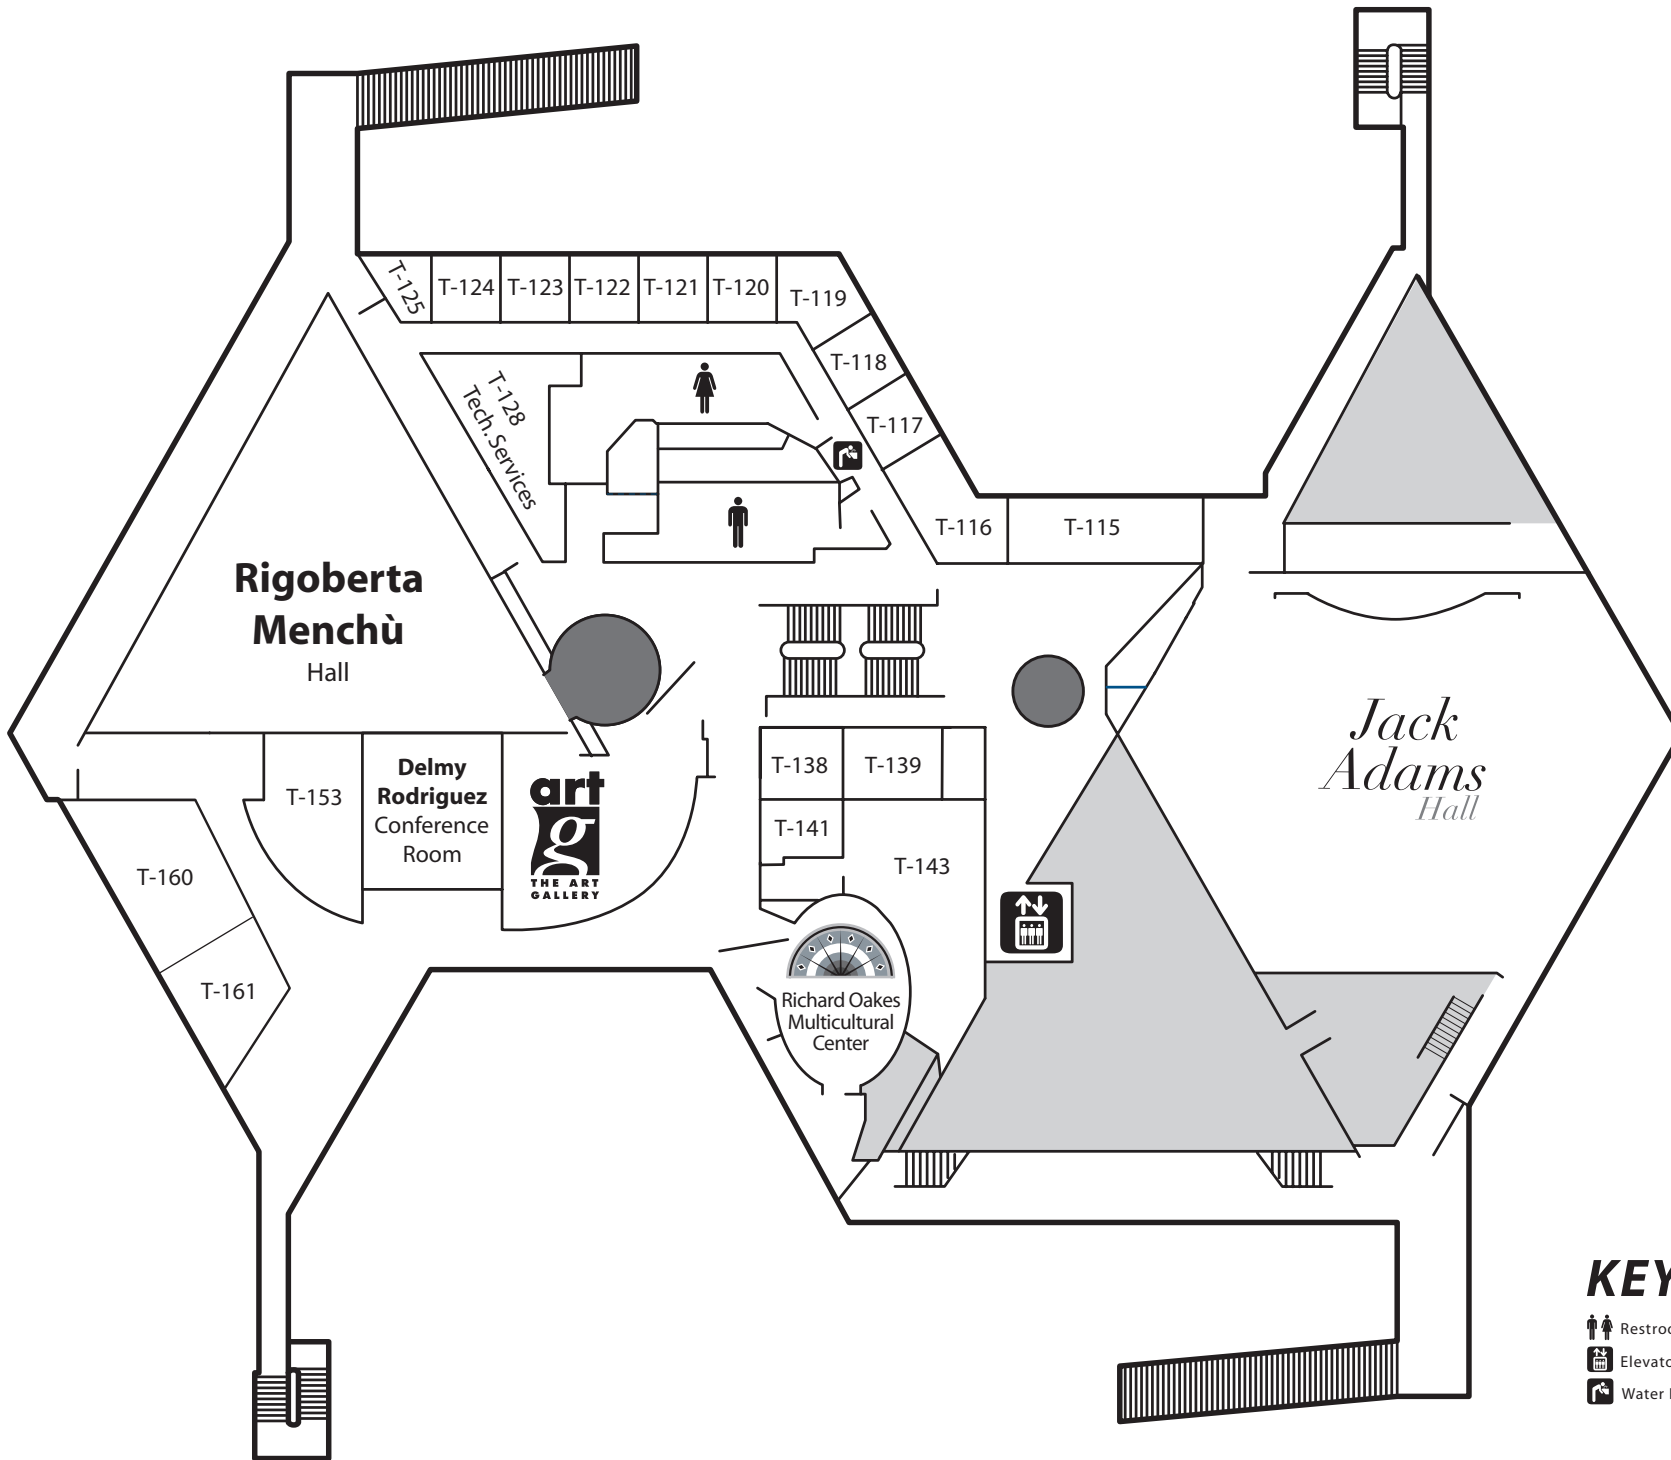

PLAZA LEVEL

TERRACE LEVEL

KEY

- Restrooms
- Elevator
- Water Fountain

North
→

MEZZANINE LEVEL

Associated Students Educational and Referral Organization for Sexuality (EROS)

KEY

-  Elevator
-  Phone (TTY)

North
→

LOWER CONFERENCE LEVEL

- KEY**
-  Restrooms
 -  Elevator
 -  Phone (TTY)
 -  USPS Stamp Machine
 -  Television (CC)

North
→

RECREATION & DINING LEVEL

KEY

-  Elevator
-  Microwaves
-  Television (CC)

North
→