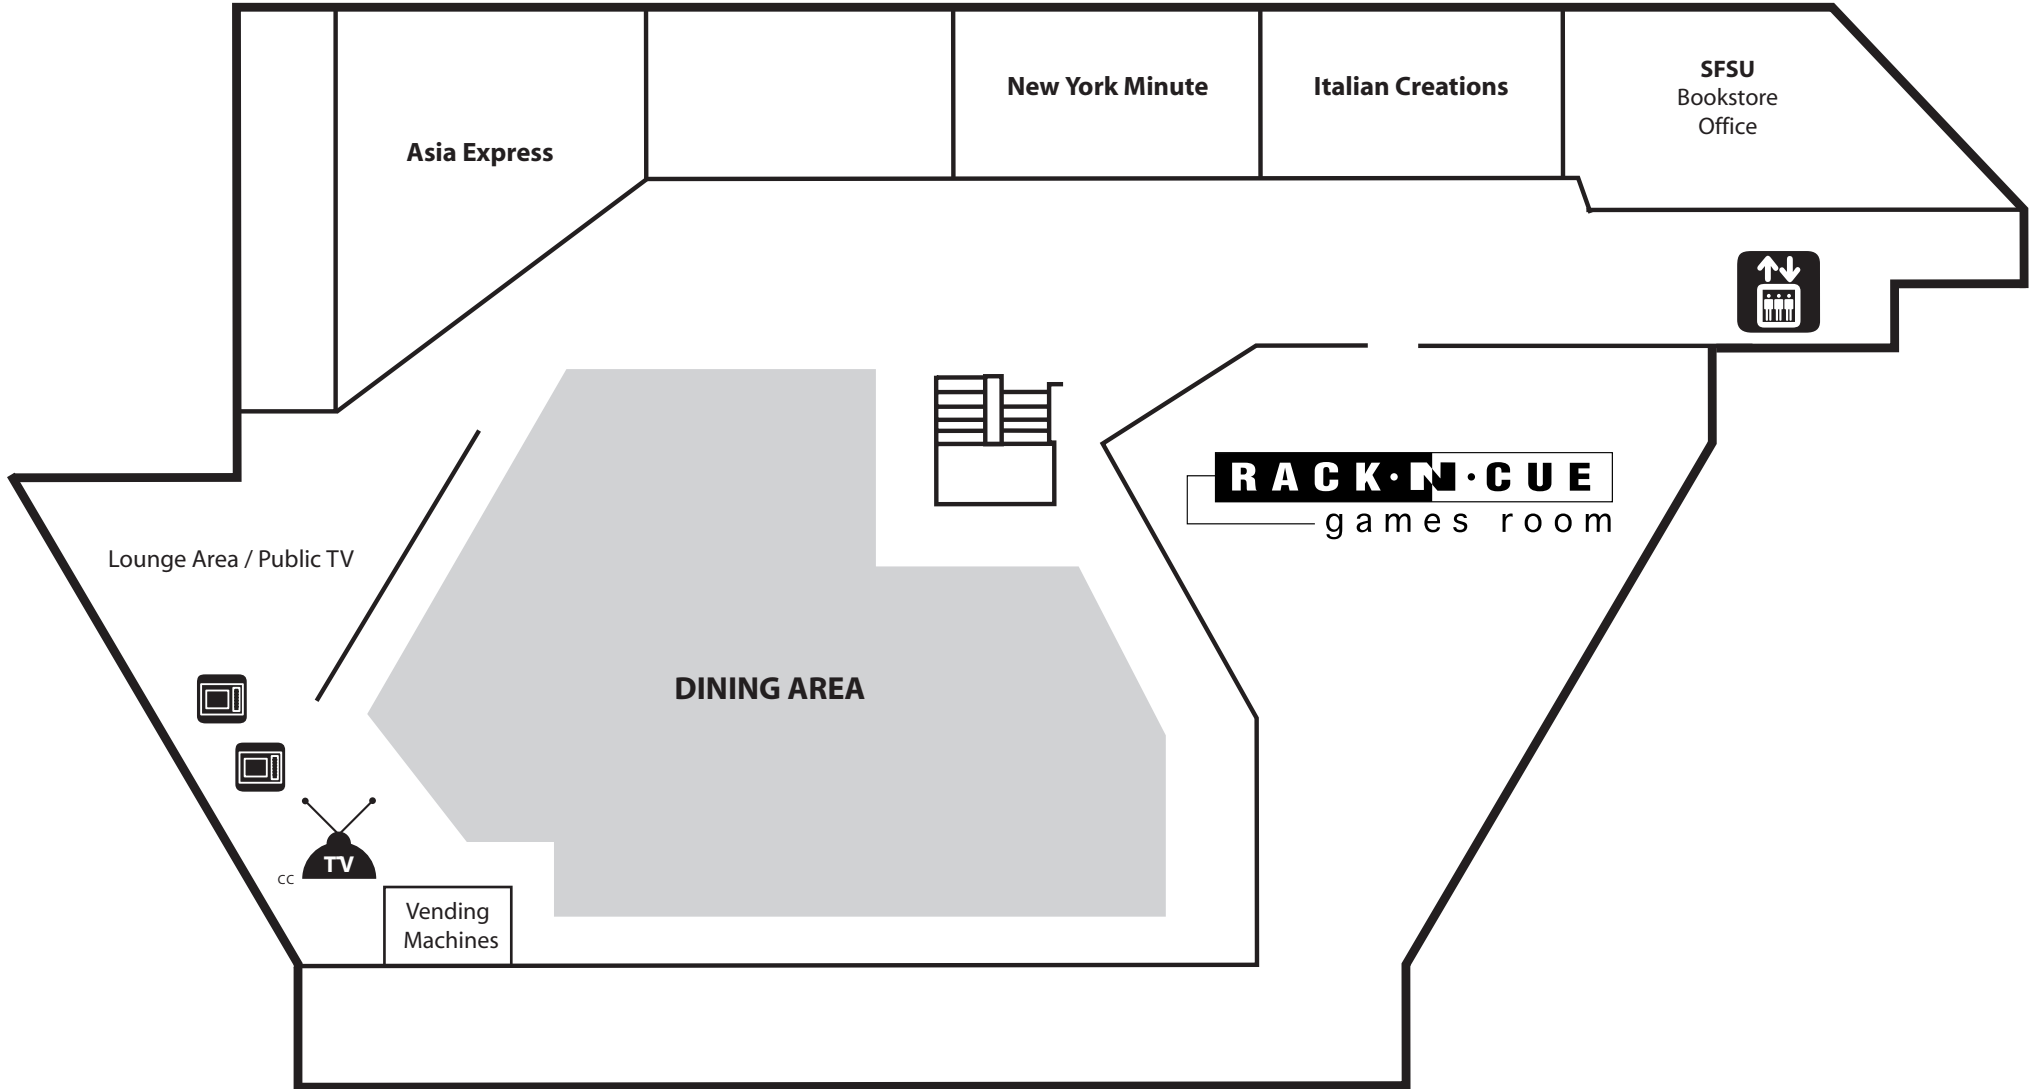

PLAZA LEVEL

TERRACE LEVEL

KEY

- Restrooms
- Elevator
- Water Fountain

North
→

MEZZANINE LEVEL

Associated Students Educational and Referral Organization for Sexuality (EROS)

KEY

-  Elevator
-  Phone (TTY)

North
→

LOWER CONFERENCE LEVEL

- KEY**
-  Restrooms
 -  Elevator
 -  Phone (TTY)
 -  USPS Stamp Machine
 -  Television (CC)

North
→

RECREATION & DINING LEVEL

KEY

-  Elevator
-  Microwaves
-  Television (CC)