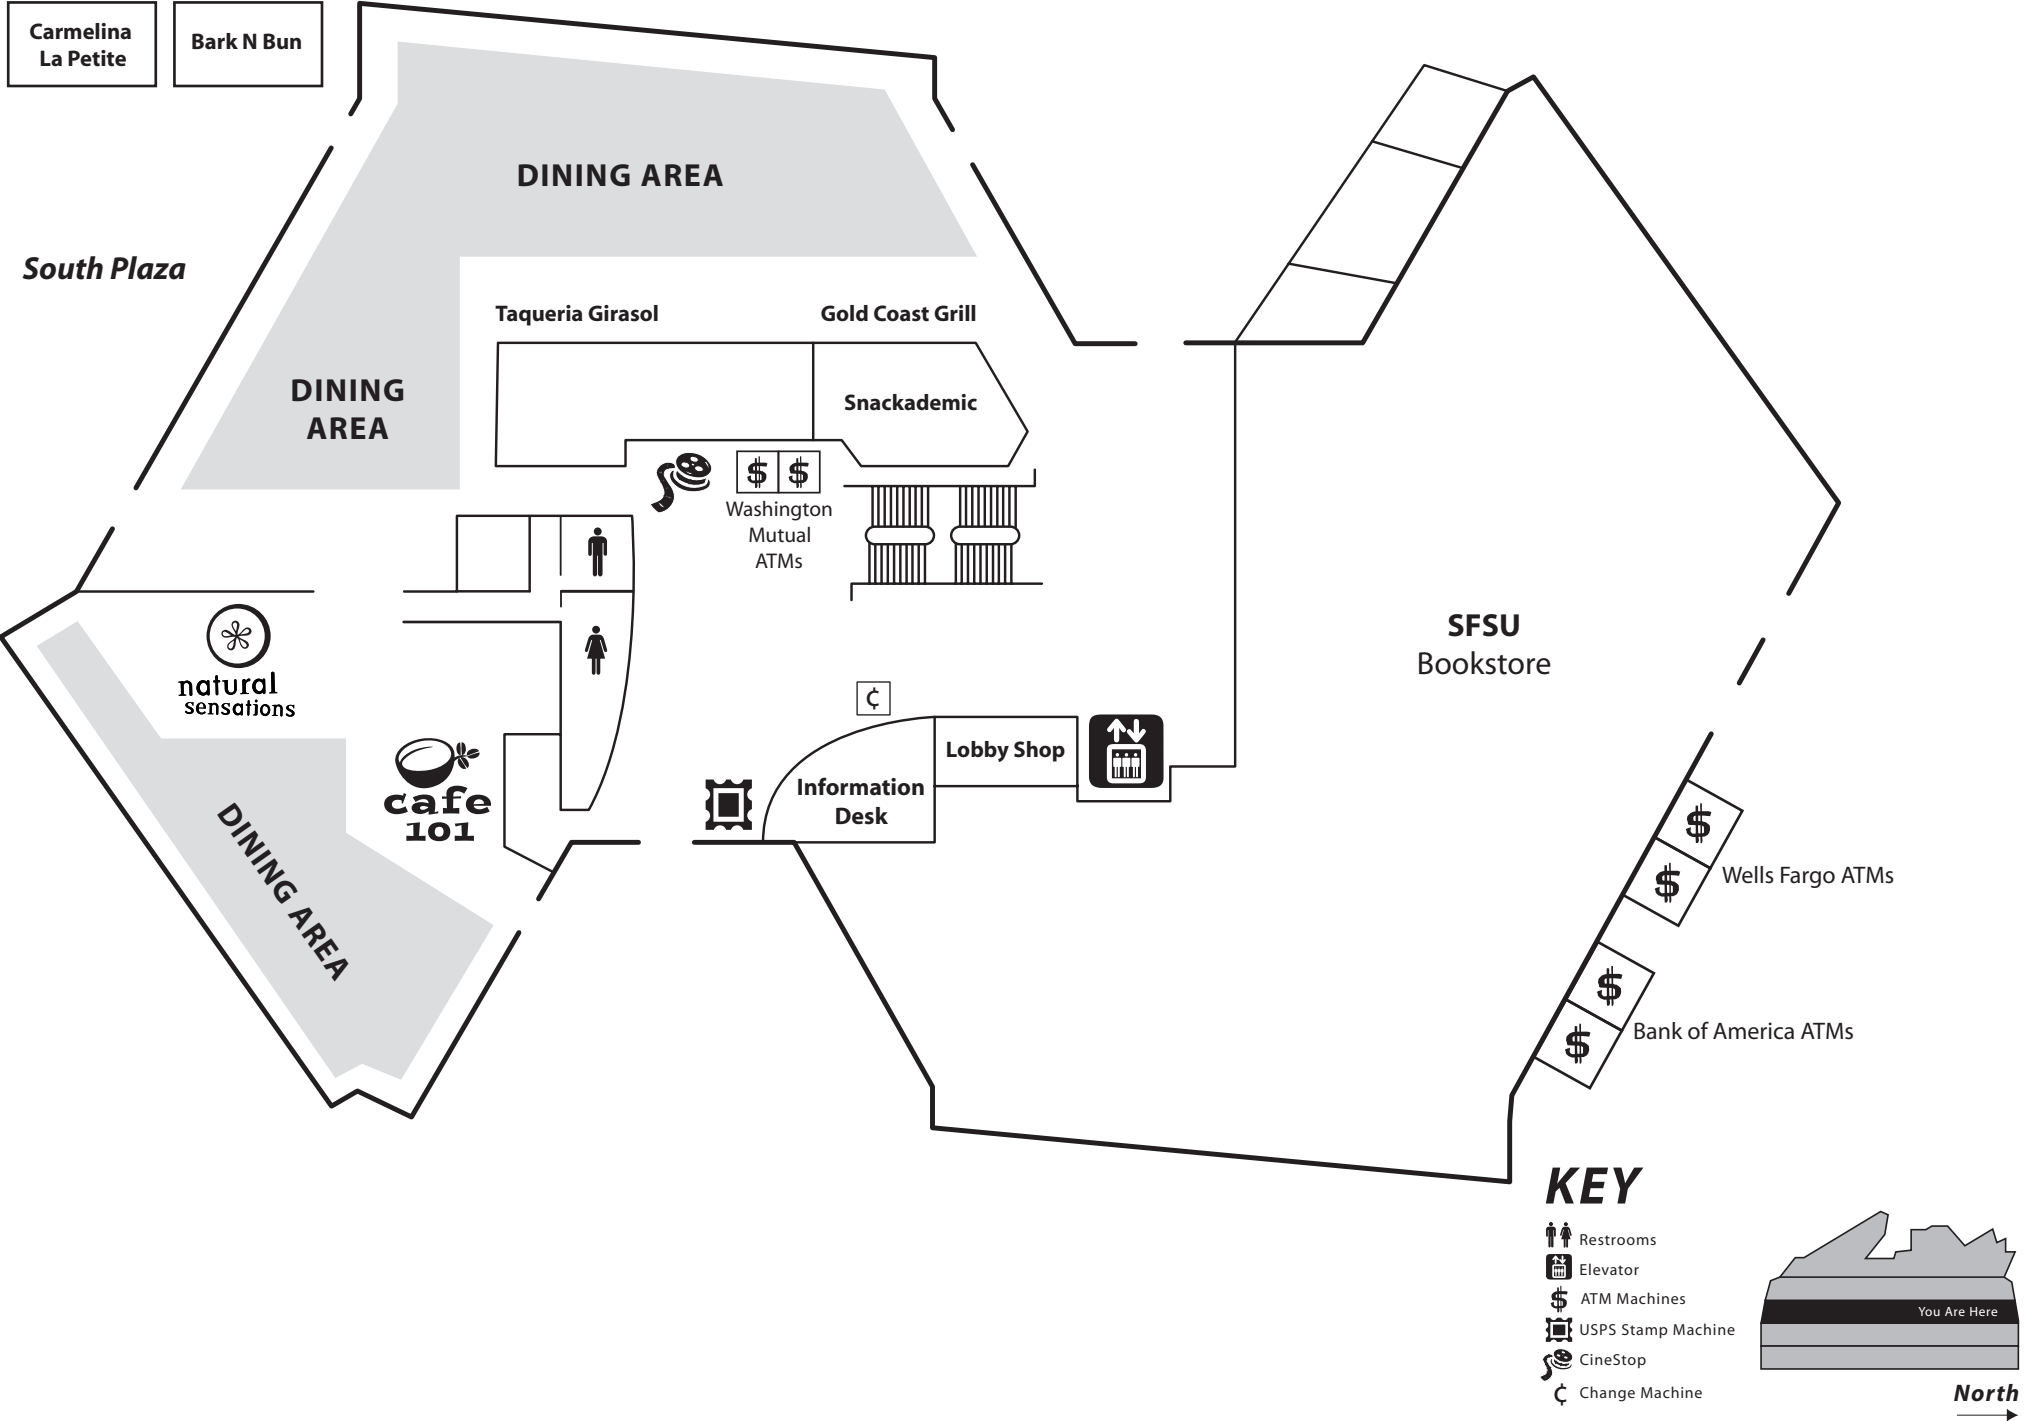

PLAZA LEVEL

TERRACE LEVEL

KEY

- Restrooms
- Elevator
- Water Fountain

North
→

MEZZANINE LEVEL

Associated Students Educational and Referral Organization for Sexuality (EROS)

KEY

-  Elevator
-  Phone (TTY)

North
→

LOWER CONFERENCE LEVEL

- KEY**
-  Restrooms
 -  Elevator
 -  Phone (TTY)
 -  USPS Stamp Machine
 -  Television (CC)

North
→

RECREATION & DINING LEVEL

KEY

-  Elevator
-  Microwaves
-  Television (CC)

North
→