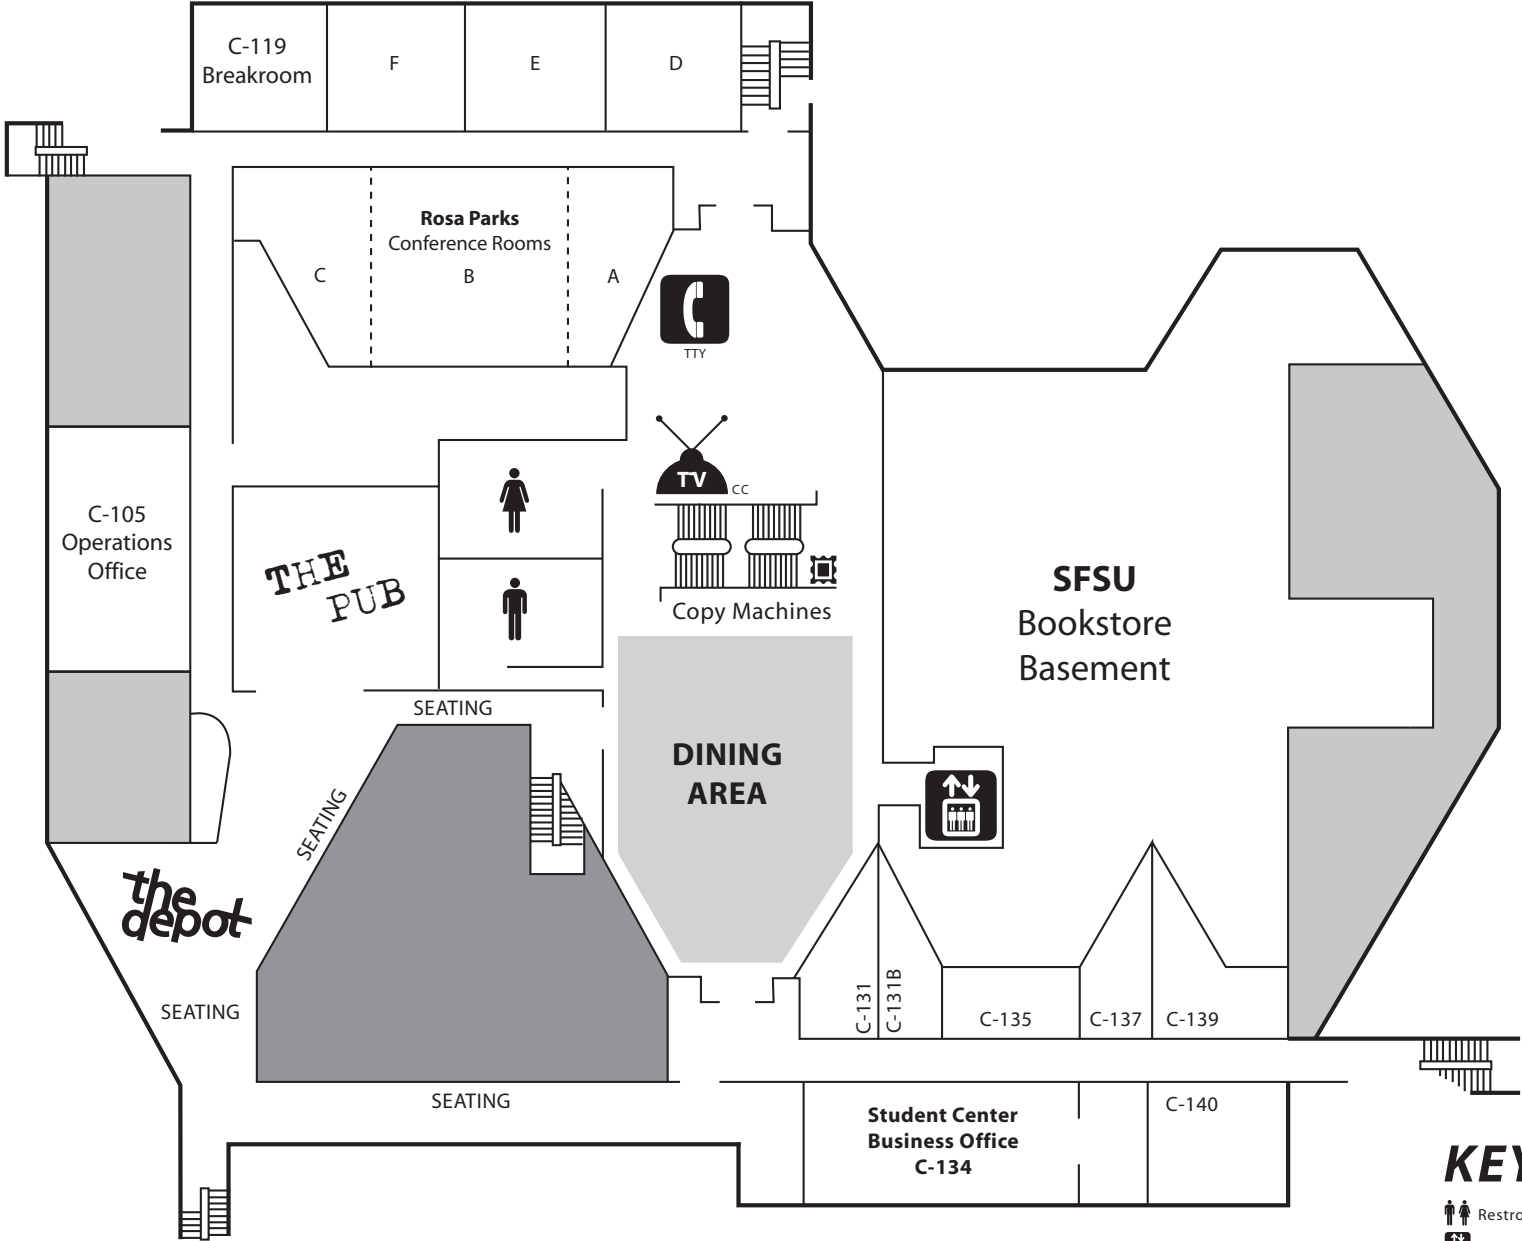

PLAZA LEVEL

TERRACE LEVEL

KEY

- Restrooms
- Elevator
- Water Fountain

North
→

MEZZANINE LEVEL

Associated Students Educational and Referral Organization for Sexuality (EROS)

KEY

-  Elevator
-  Phone (TTY)

North
→

LOWER CONFERENCE LEVEL

- KEY**
-  Restrooms
 -  Elevator
 -  Phone (TTY)
 -  USPS Stamp Machine
 -  Television (CC)

North
→

RECREATION & DINING LEVEL

KEY

-  Elevator
-  Microwaves
-  Television (CC)

North
→